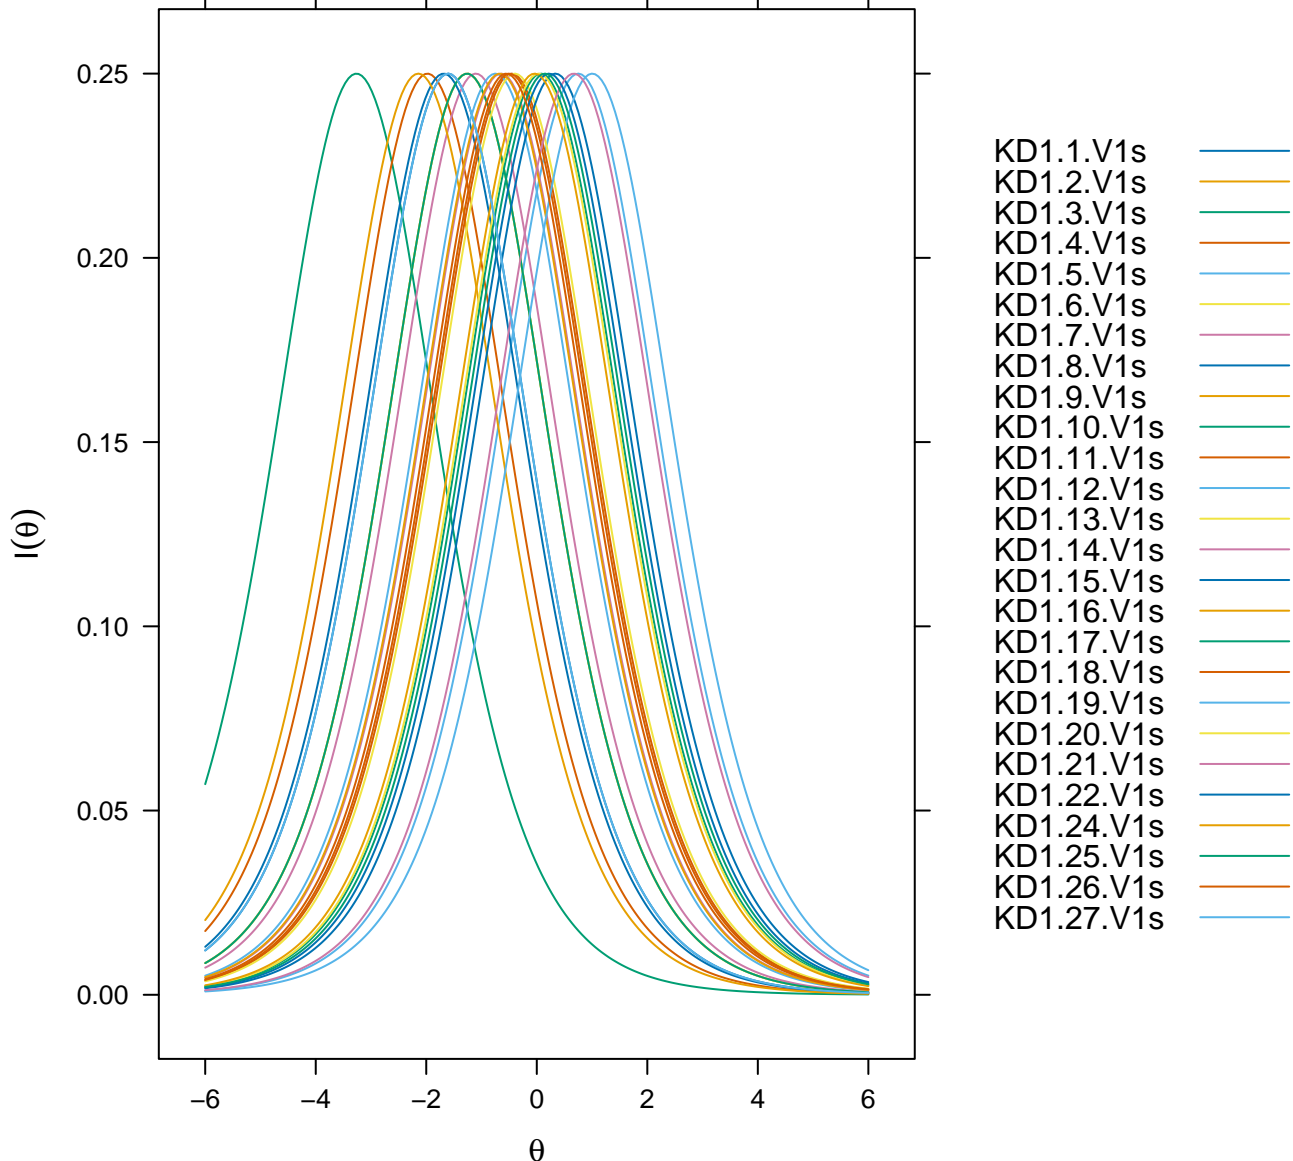

Item Probability Functions

Item Probability Functions

Item Probability Functions

Item Probability Functions

Item Probability Functions

KD1.27.V1s

Rasch IRT Model

Item Information