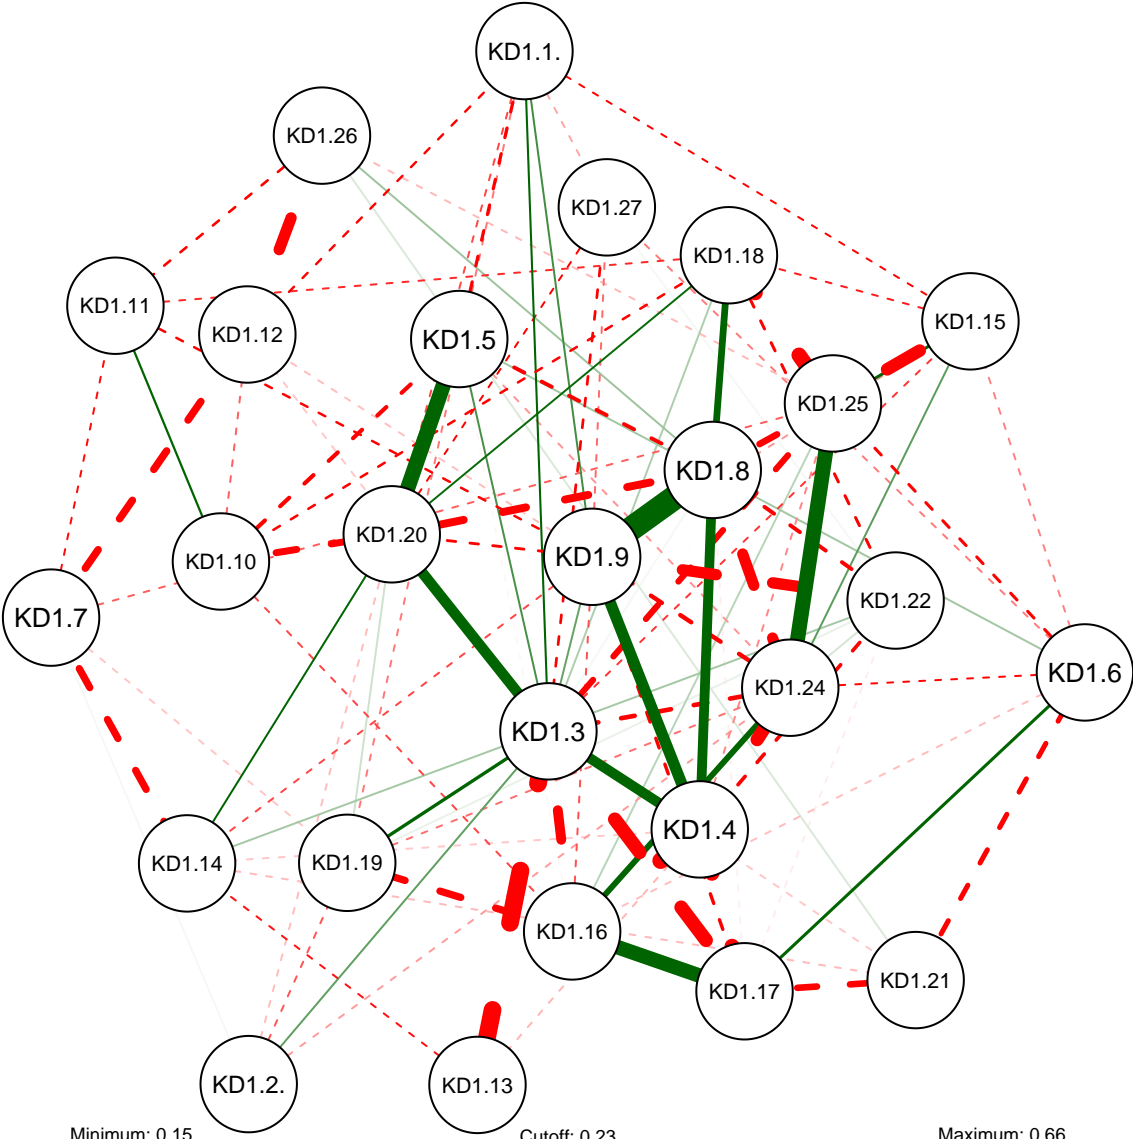

KD Partial Correlation Graph MSU 183

Cutoff: 0.23

Maximum: 0.66

KD Partial Correlation Graph MSU 183

KD Partial Correlation Graph MSU 183

KD Partial Correlation Graph MSU 183

KD Partial Correlation Graph MSU 183