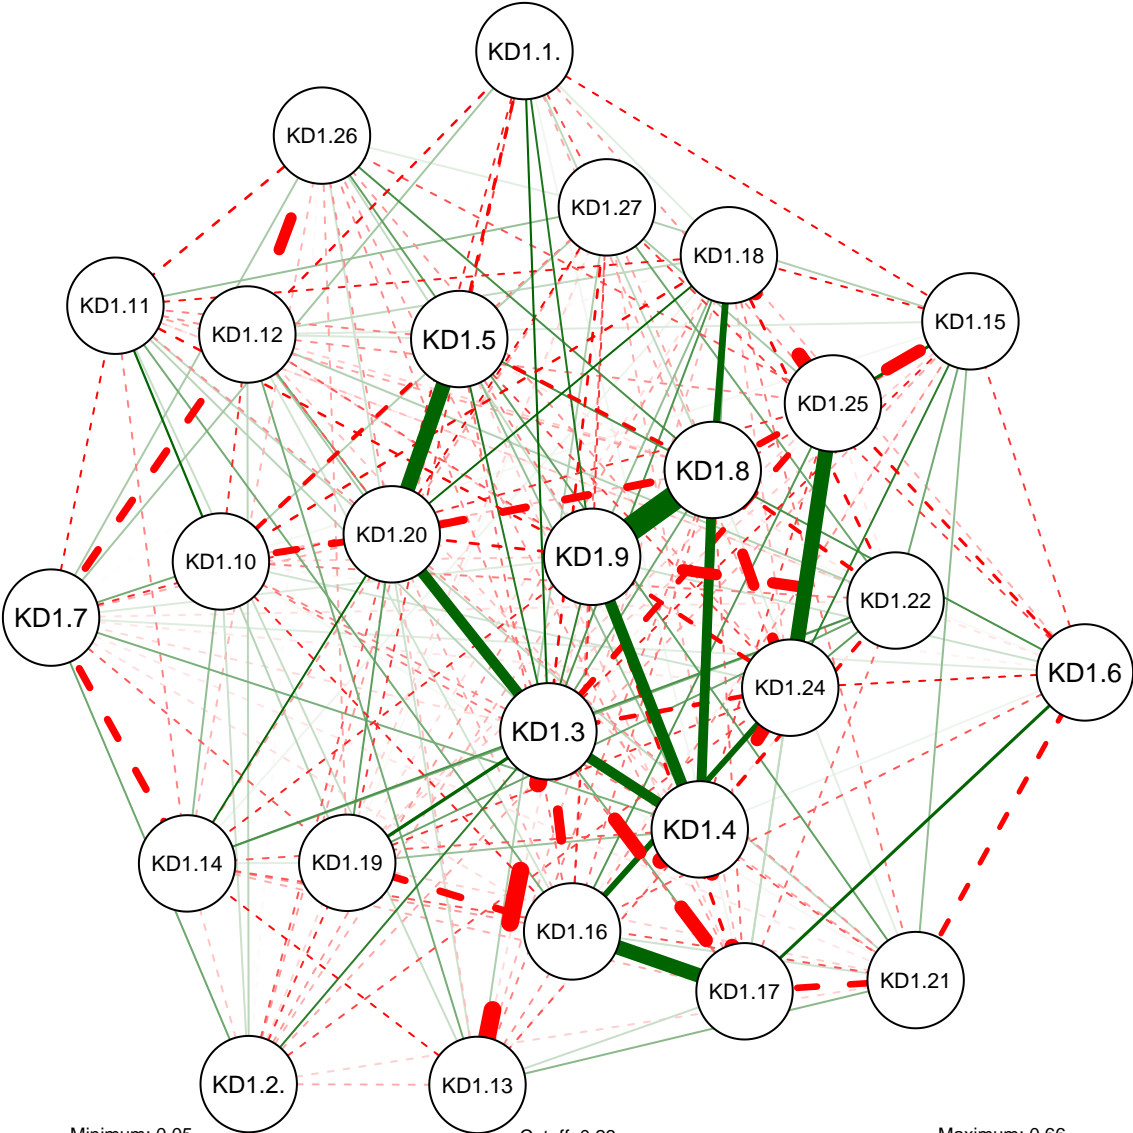

KD Partial Correlation Graph MSU 183

Cutoff: 0.23

Maximum: 0.66

KD Partial Correlation Graph MSU 183

KD Partial Correlation Graph MSU 183

KD Partial Correlation Graph MSU 183

KD Partial Correlation Graph MSU 183