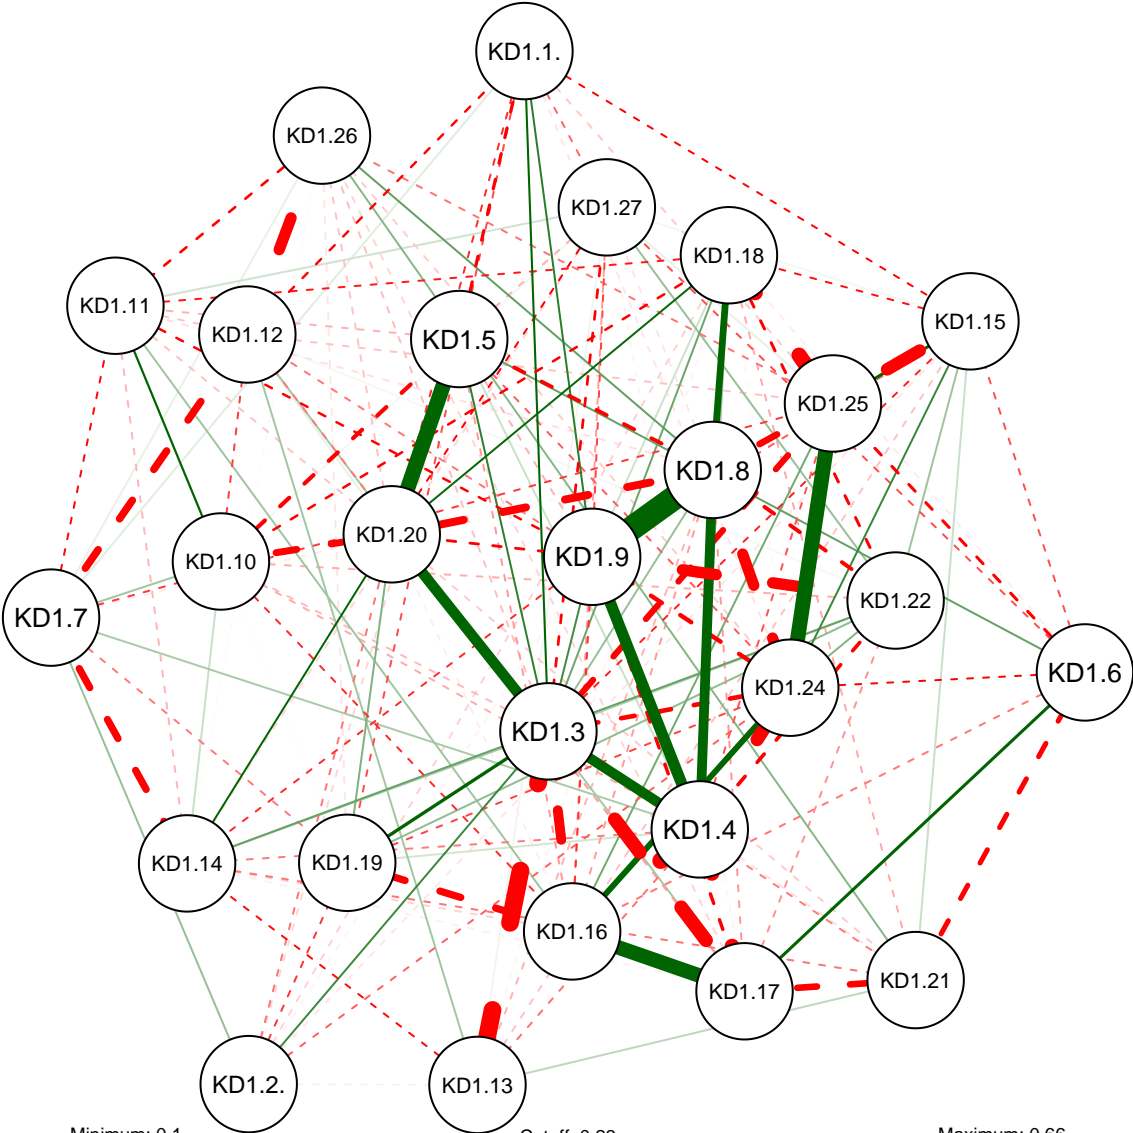

KD Partial Correlation Graph MSU 183

Cutoff: 0.23

Maximum: 0.66

KD Partial Correlation Graph MSU 183

KD Partial Correlation Graph MSU 183

KD Partial Correlation Graph MSU 183

KD Partial Correlation Graph MSU 183