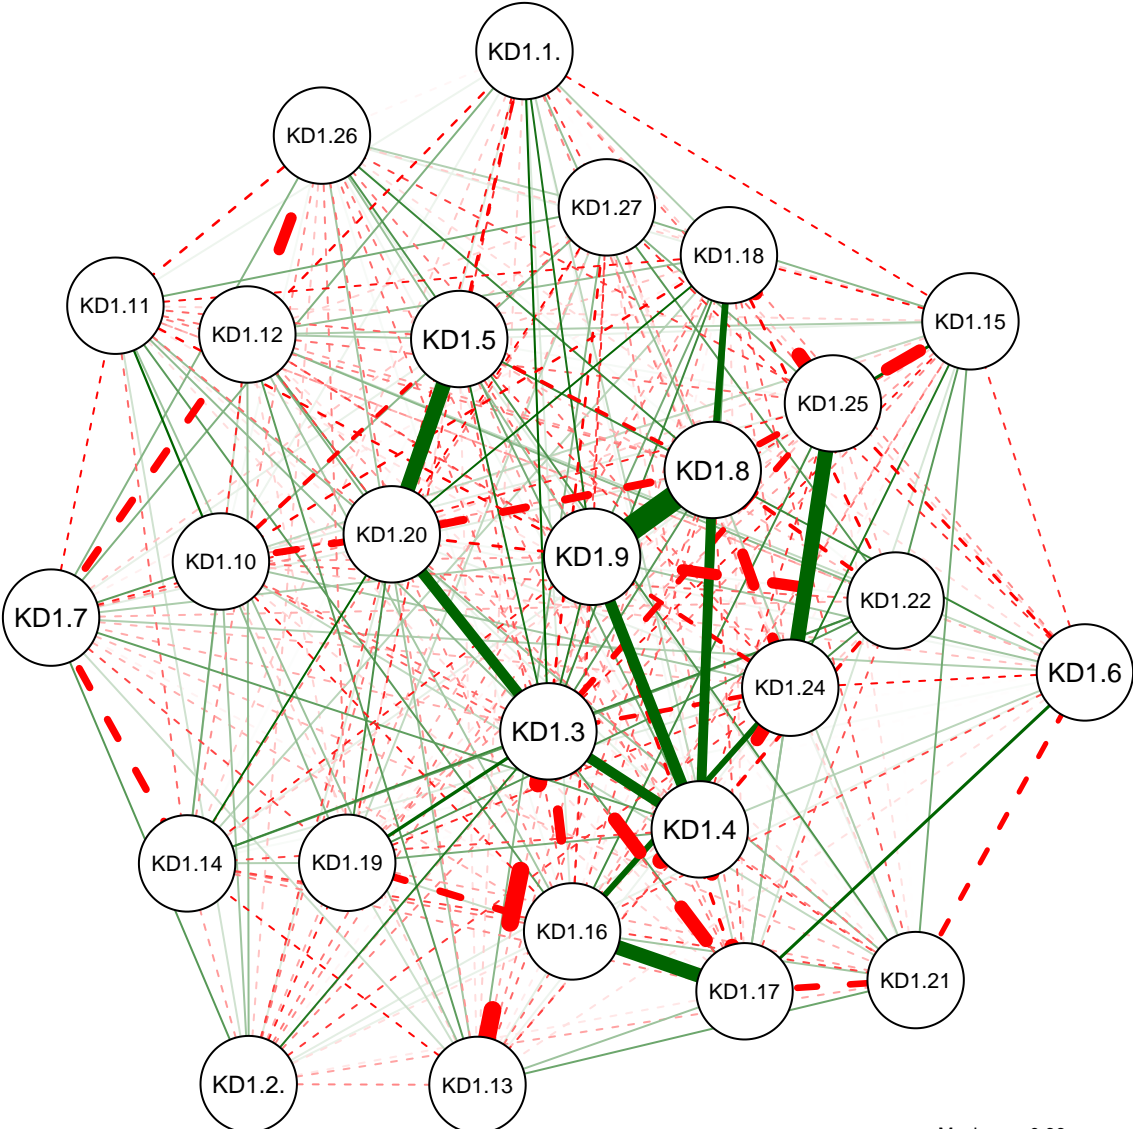

KD Partial Correlation Graph MSU 183

Cutoff: 0.23

Maximum: 0.66

KD Partial Correlation Graph MSU 183

KD Partial Correlation Graph MSU 183

KD Partial Correlation Graph MSU 183

KD Partial Correlation Graph MSU 183