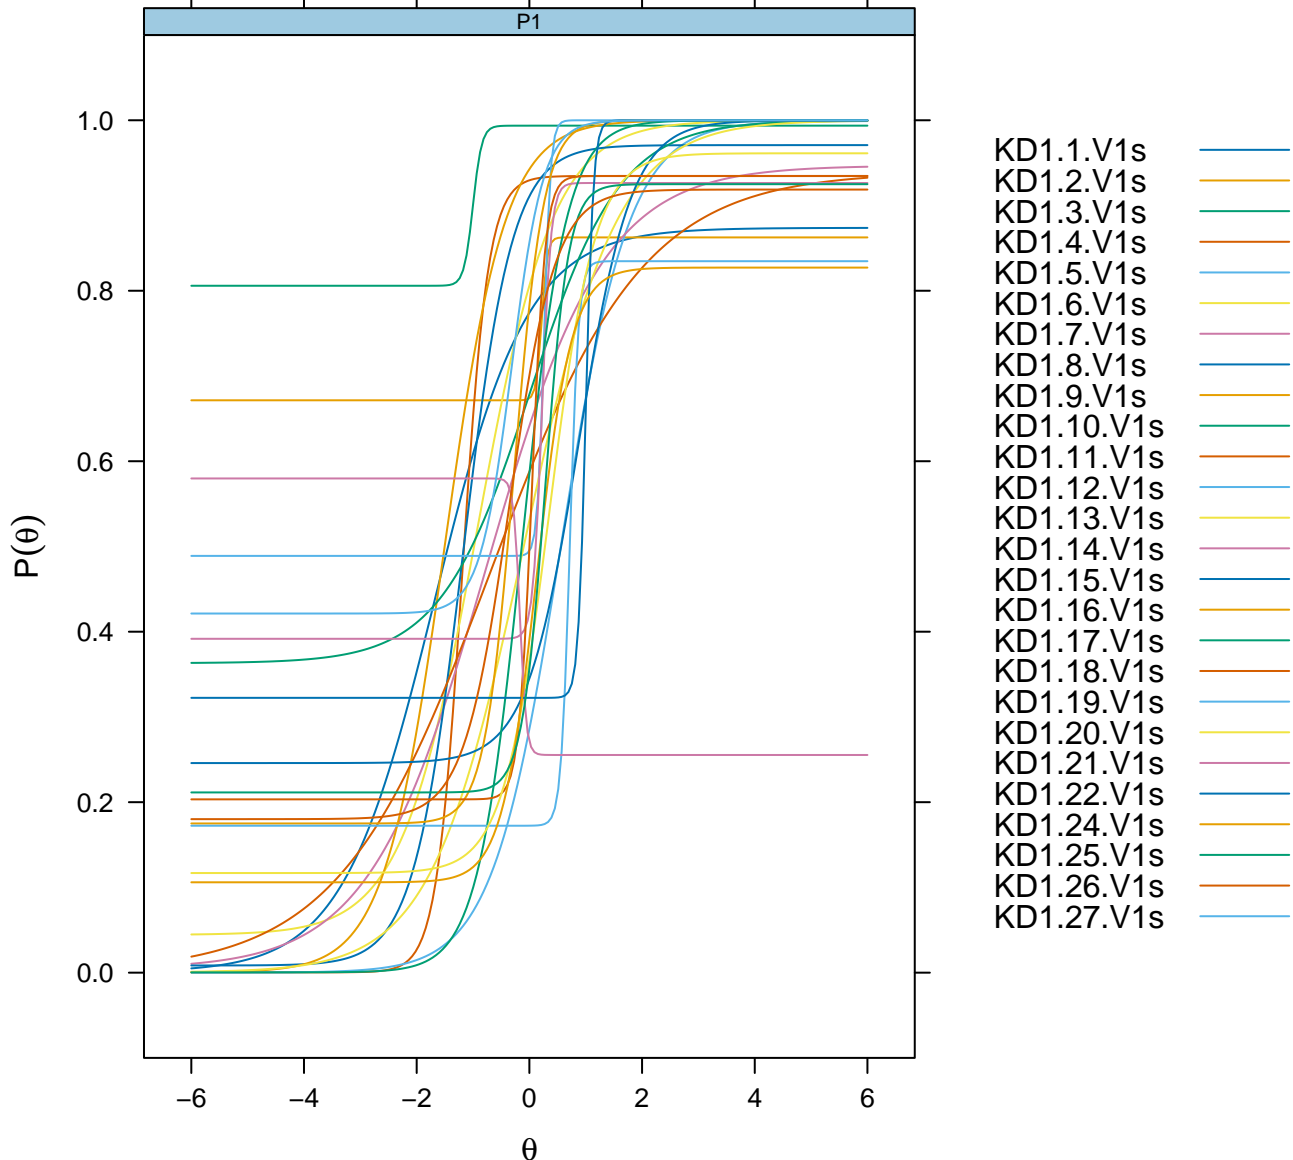

Expected Total Score

4PL IRT Model

Item Probability Functions

4PL IRT Model With All Items

Item Probability Functions

Item Probability Functions

Item Probability Functions

Item Probability Functions

Item Probability Functions

P1

KD1.5.V1s

4PL IRT Model

Item Probability Functions

Item Probability Functions

Item Probability Functions

Item Probability Functions