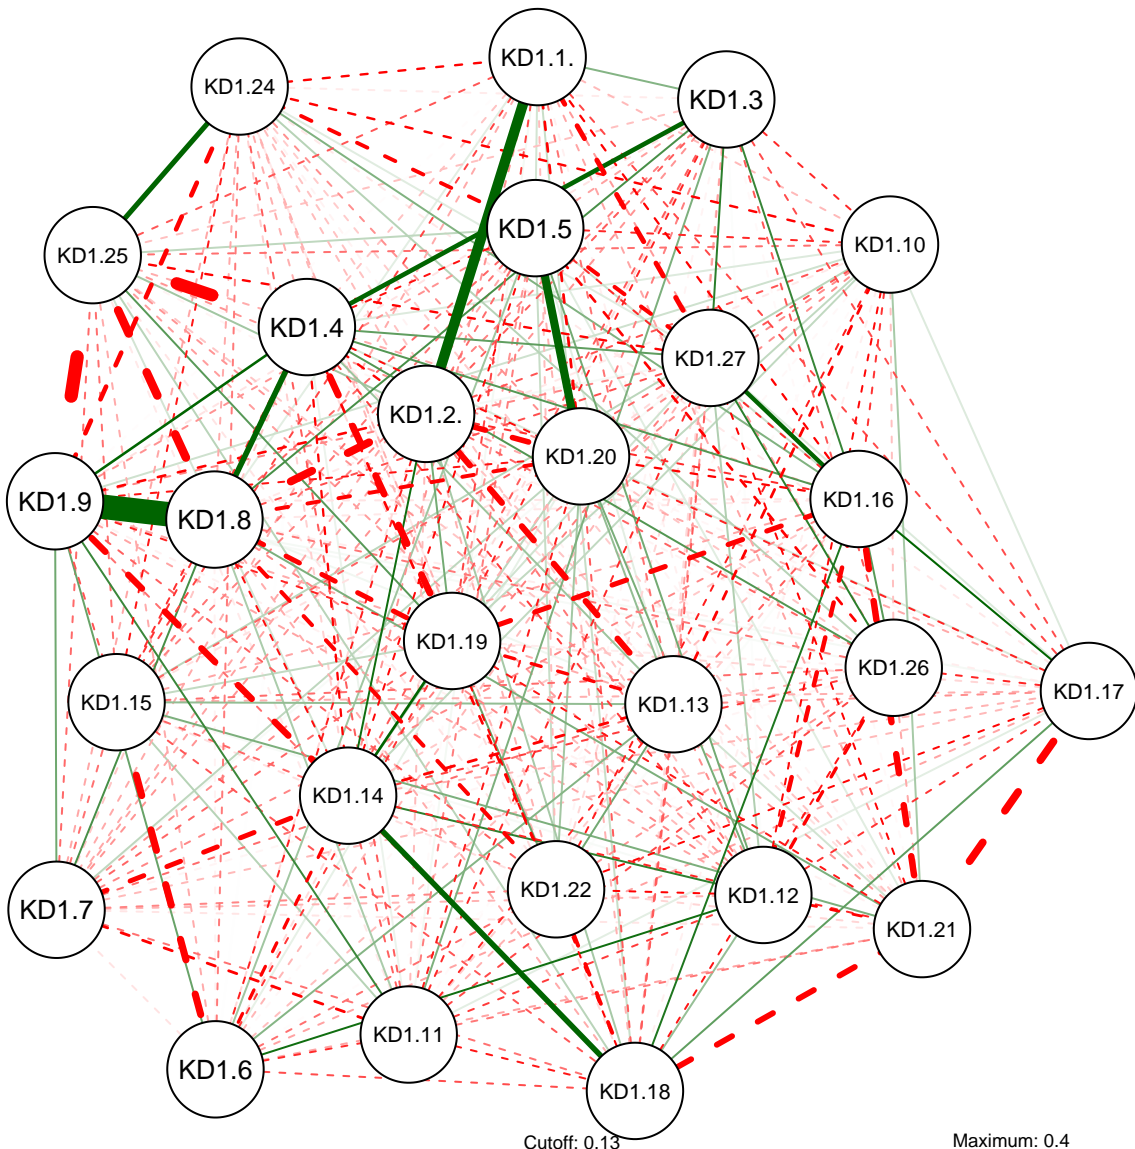

KD Partial Correlation Graph MSU 184

KD Partial Correlation Graph MSU 184

KD Partial Correlation Graph MSU 184

Minimum: 0.1

Cutoff: 0.13

Maximum: 0.4

KD Partial Correlation Graph MSU 184

KD Partial Correlation Graph MSU 184