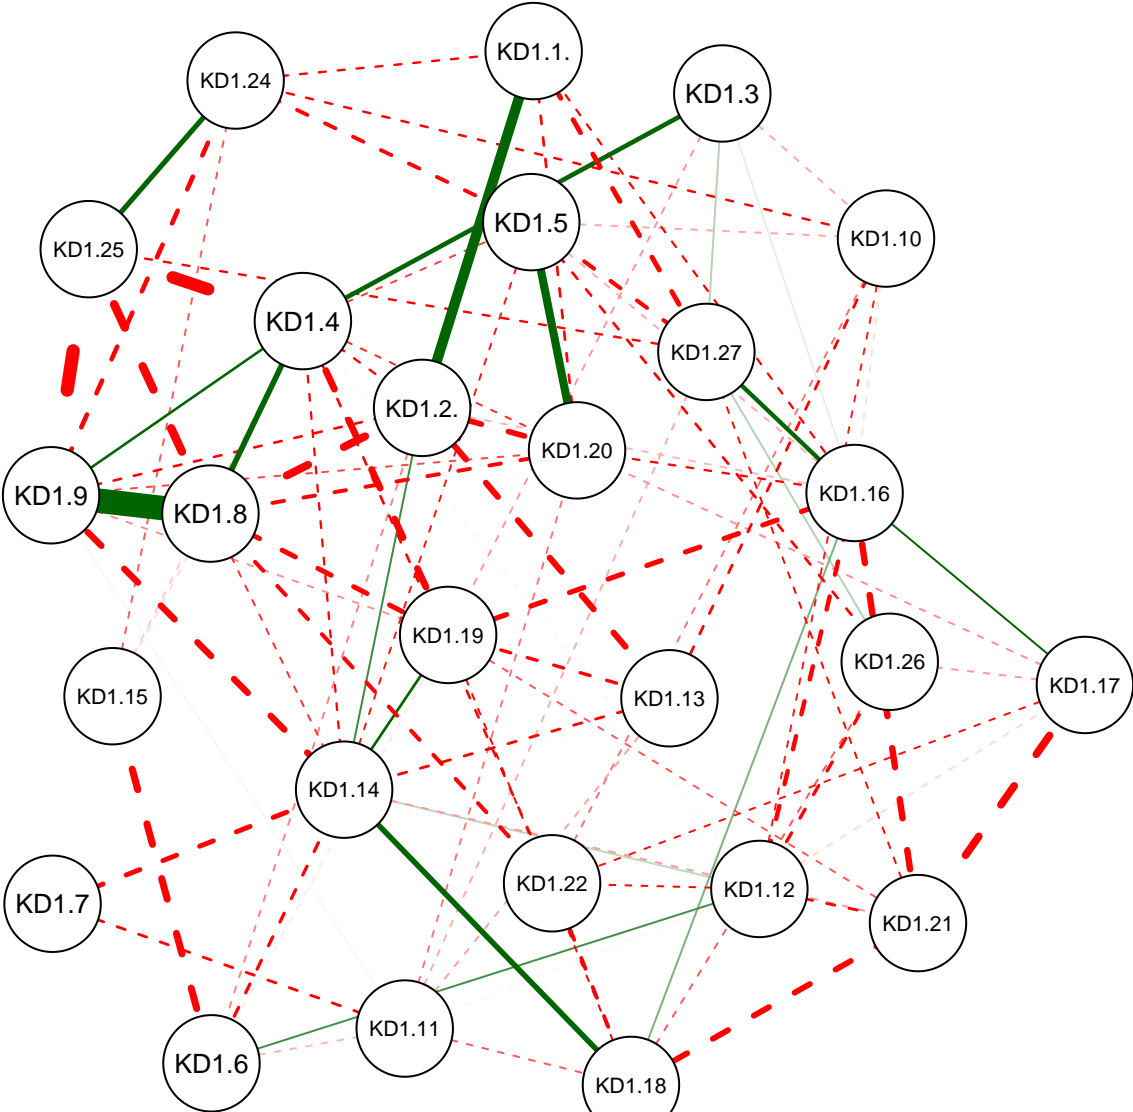

KD Partial Correlation Graph MSU 184

KD Partial Correlation Graph MSU 184

KD Partial Correlation Graph MSU 184

Minimum: 0.1

Cutoff: 0.13

Maximum: 0.4

KD Partial Correlation Graph MSU 184

KD Partial Correlation Graph MSU 184