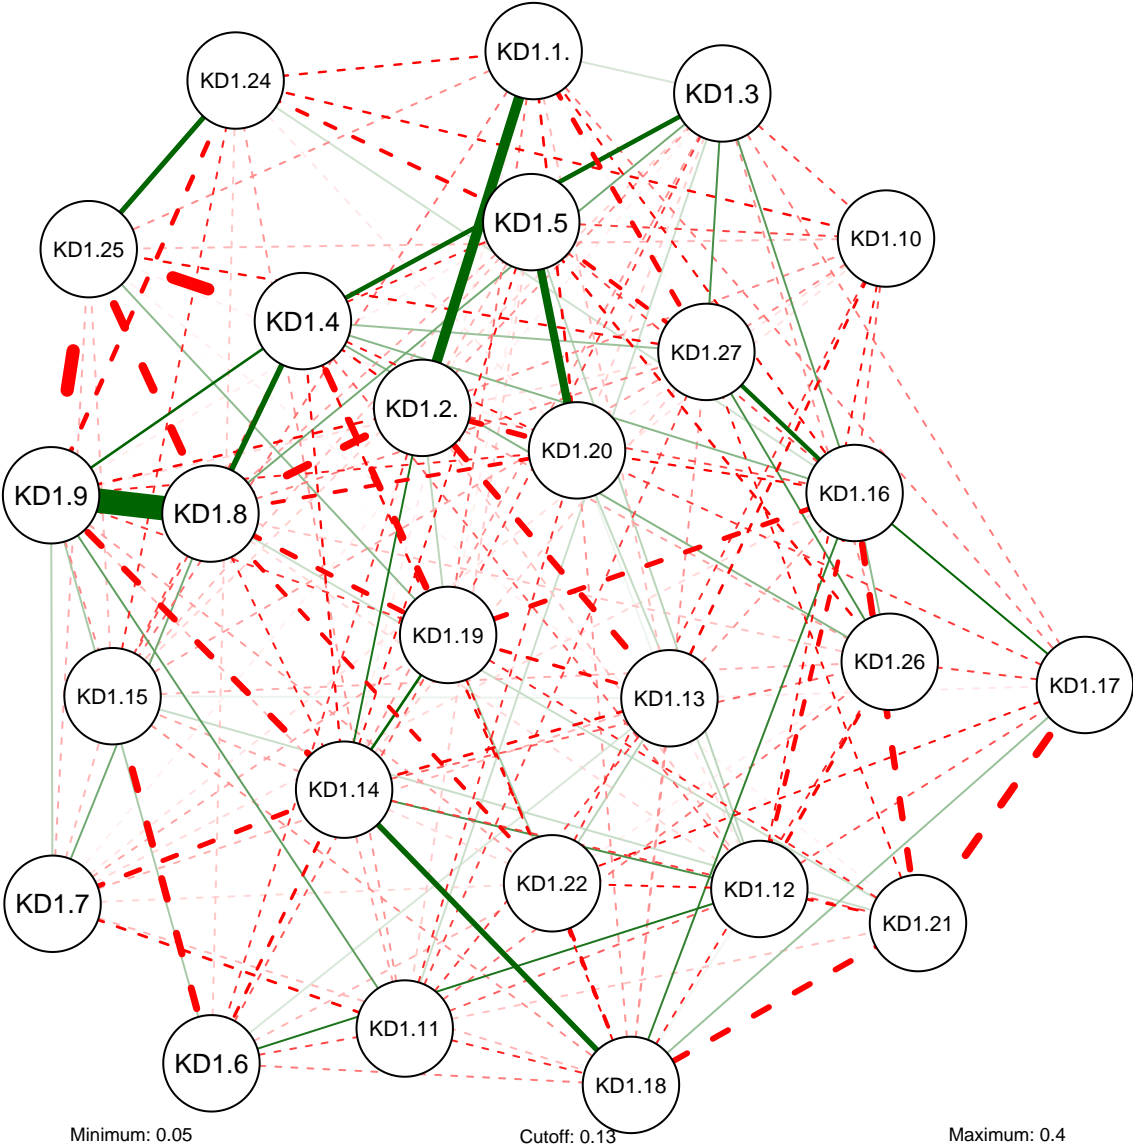

KD Partial Correlation Graph MSU 184

KD Partial Correlation Graph MSU 184

KD Partial Correlation Graph MSU 184

Minimum: 0.1

Cutoff: 0.13

Maximum: 0.4

KD Partial Correlation Graph MSU 184

KD Partial Correlation Graph MSU 184