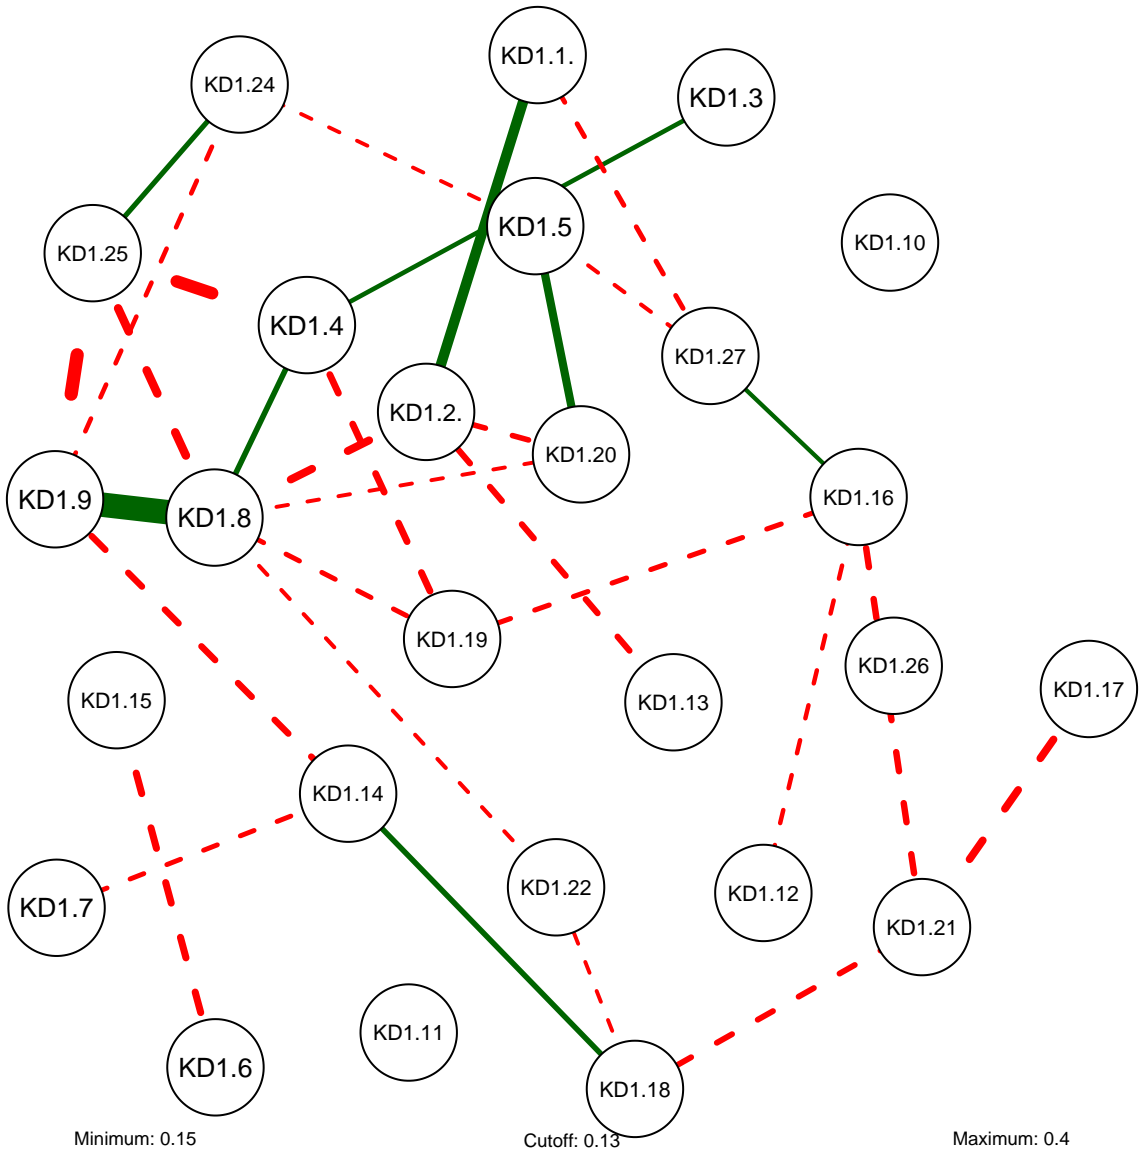

KD Partial Correlation Graph MSU 184

KD Partial Correlation Graph MSU 184

KD Partial Correlation Graph MSU 184

Minimum: 0.1

Cutoff: 0.13

Maximum: 0.4

KD Partial Correlation Graph MSU 184

KD Partial Correlation Graph MSU 184