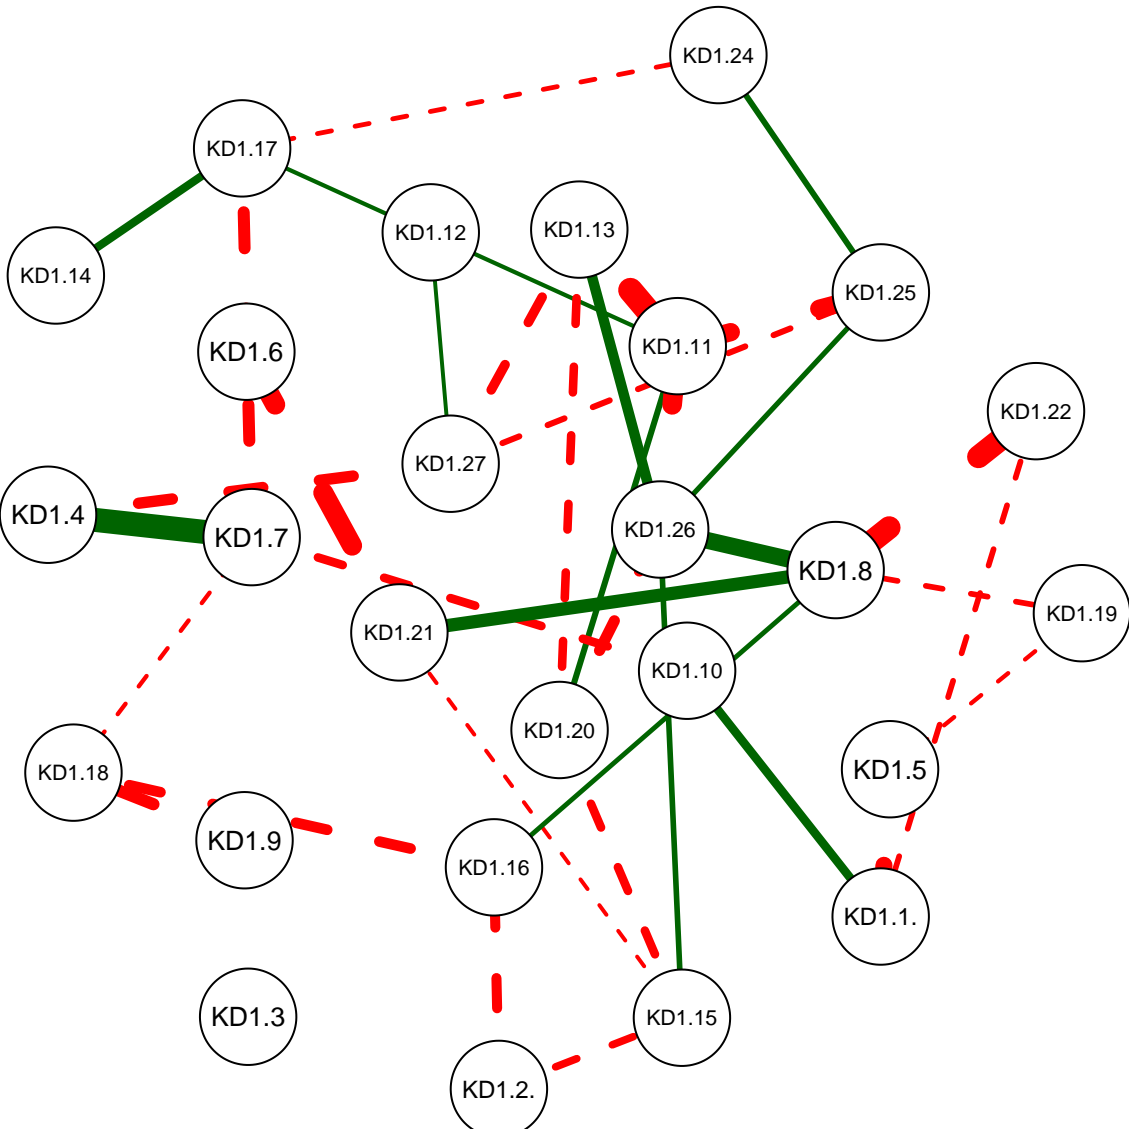

KD Partial Correlation Graph MSU 221

Cutoff: 0.18

Maximum: 0.38

KD Partial Correlation Graph MSU 221

Minimum: 0.05

Cutoff: 0.18

Maximum: 0.38

KD Partial Correlation Graph MSU 221

Minimum: 0.1

Cutoff: 0.18

Maximum: 0.38

KD Partial Correlation Graph MSU 221

Minimum: 0.15

Cutoff: 0.18

Maximum: 0.38

KD Partial Correlation Graph MSU 221

Minimum: 0.2

Cutoff: 0.18

Maximum: 0.38