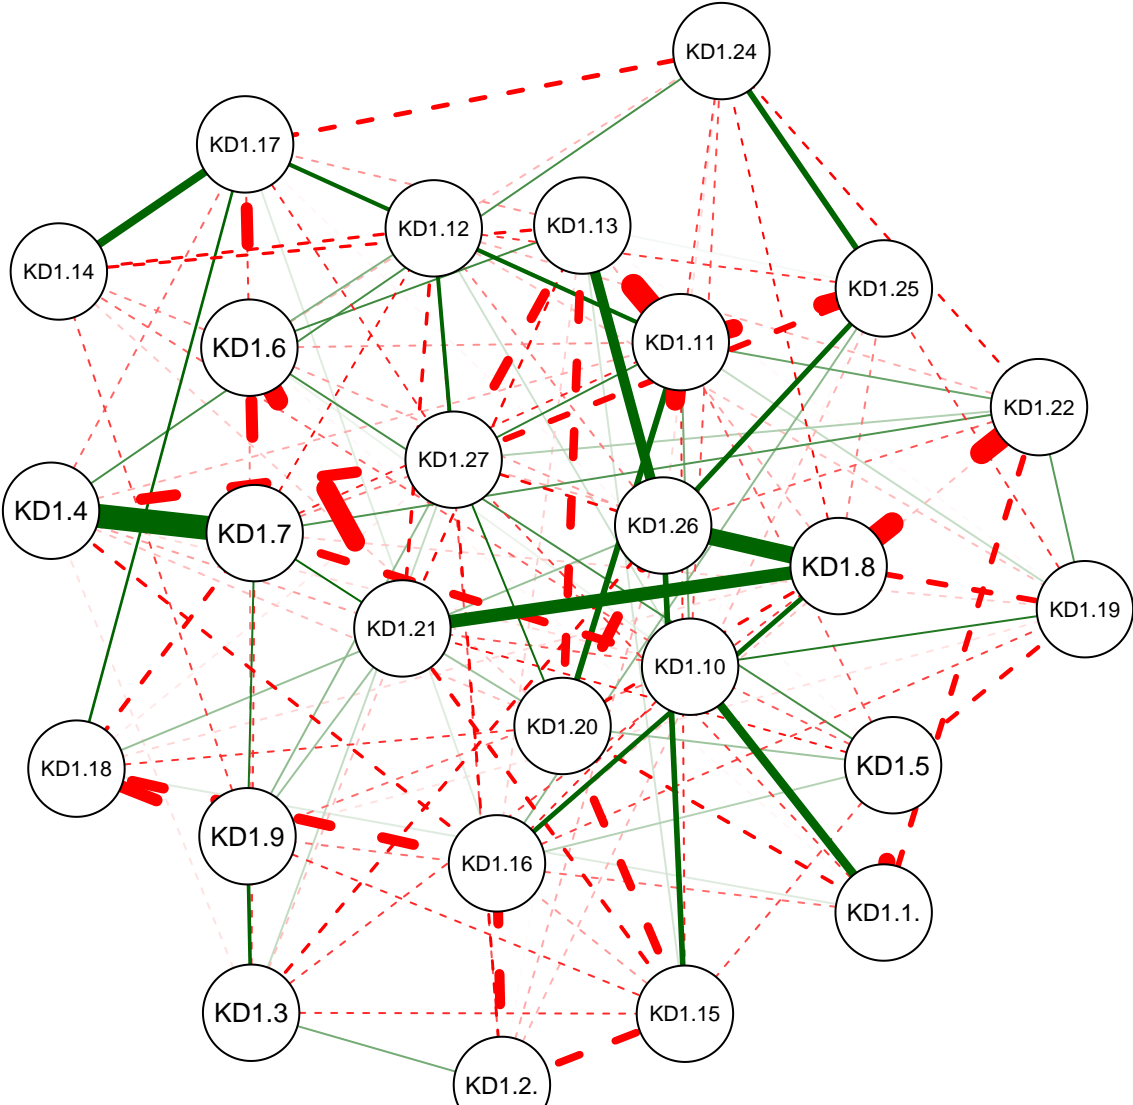

KD Partial Correlation Graph MSU 221

Cutoff: 0.18

Maximum: 0.38

KD Partial Correlation Graph MSU 221

Minimum: 0.05

Cutoff: 0.18

Maximum: 0.38

KD Partial Correlation Graph MSU 221

Minimum: 0.1

Cutoff: 0.18

Maximum: 0.38

KD Partial Correlation Graph MSU 221

Minimum: 0.15

Cutoff: 0.18

Maximum: 0.38

KD Partial Correlation Graph MSU 221

Minimum: 0.2

Cutoff: 0.18

Maximum: 0.38