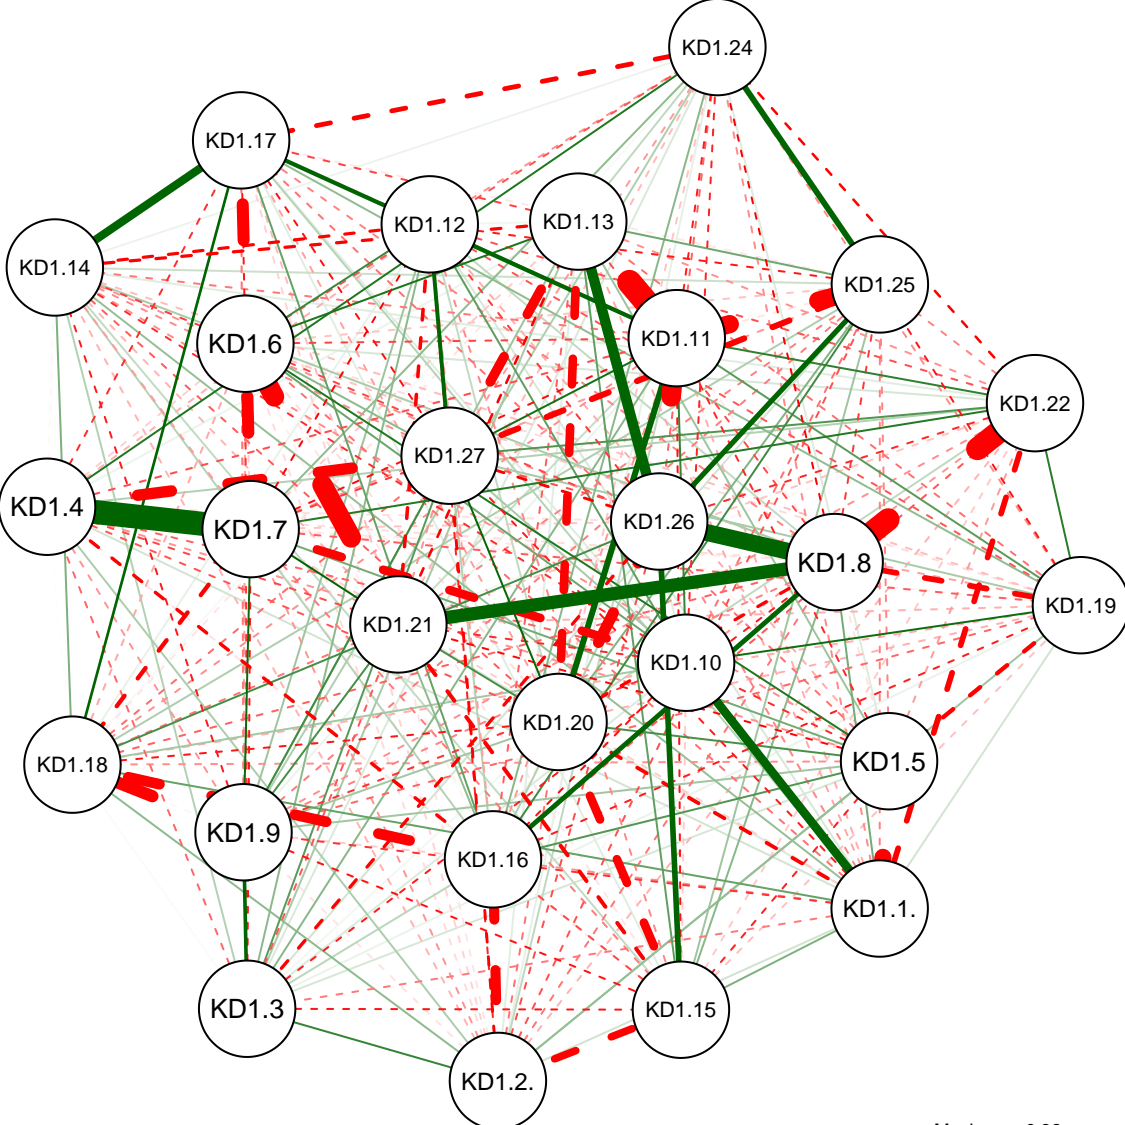

KD Partial Correlation Graph MSU 221

Cutoff: 0.18

Maximum: 0.38

KD Partial Correlation Graph MSU 221

Minimum: 0.05

Cutoff: 0.18

Maximum: 0.38

KD Partial Correlation Graph MSU 221

Minimum: 0.1

Cutoff: 0.18

Maximum: 0.38

KD Partial Correlation Graph MSU 221

Minimum: 0.15

Cutoff: 0.18

Maximum: 0.38

KD Partial Correlation Graph MSU 221

Minimum: 0.2

Cutoff: 0.18

Maximum: 0.38