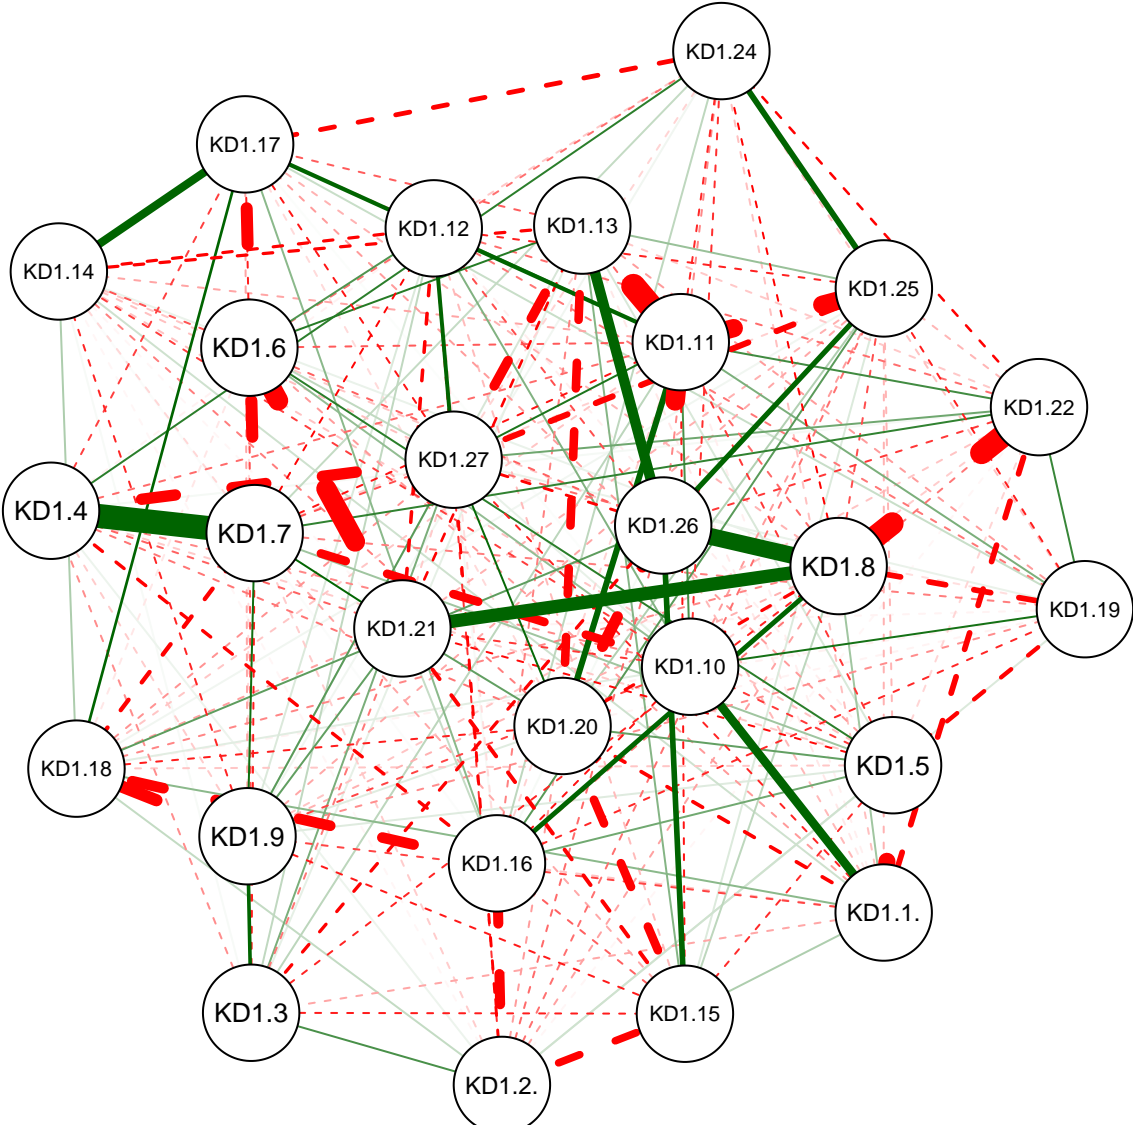

KD Partial Correlation Graph MSU 221

Cutoff: 0.18

Maximum: 0.38

KD Partial Correlation Graph MSU 221

Minimum: 0.05

Cutoff: 0.18

Maximum: 0.38

KD Partial Correlation Graph MSU 221

Minimum: 0.1

Cutoff: 0.18

Maximum: 0.38

KD Partial Correlation Graph MSU 221

Minimum: 0.15

Cutoff: 0.18

Maximum: 0.38

KD Partial Correlation Graph MSU 221

Minimum: 0.2

Cutoff: 0.18

Maximum: 0.38