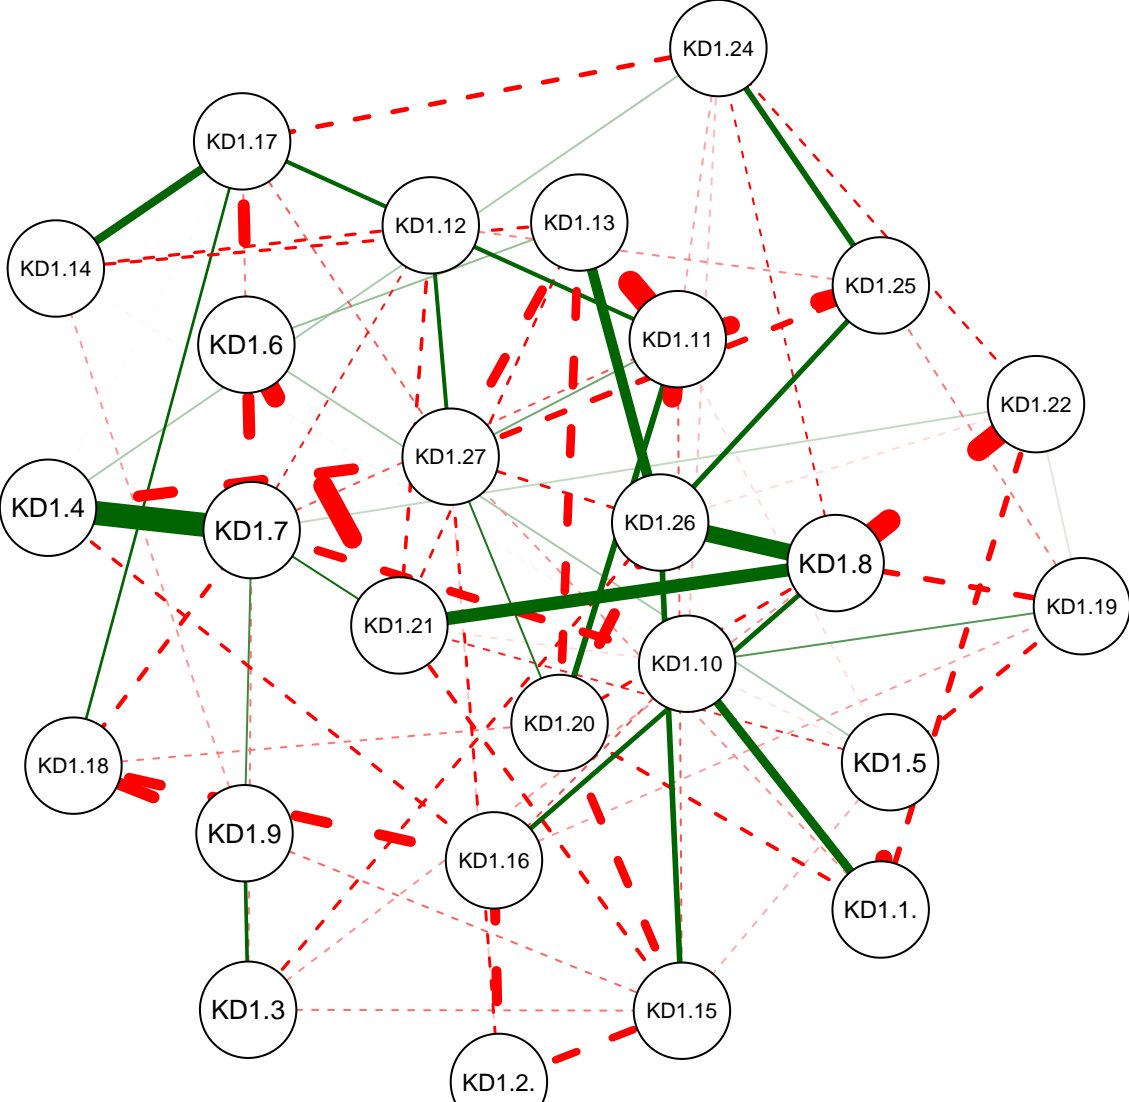

KD Partial Correlation Graph MSU 221

Cutoff: 0.18

Maximum: 0.38

KD Partial Correlation Graph MSU 221

Minimum: 0.05

Cutoff: 0.18

Maximum: 0.38

KD Partial Correlation Graph MSU 221

Minimum: 0.1

Cutoff: 0.18

Maximum: 0.38

KD Partial Correlation Graph MSU 221

Minimum: 0.15

Cutoff: 0.18

Maximum: 0.38

KD Partial Correlation Graph MSU 221

Minimum: 0.2

Cutoff: 0.18

Maximum: 0.38