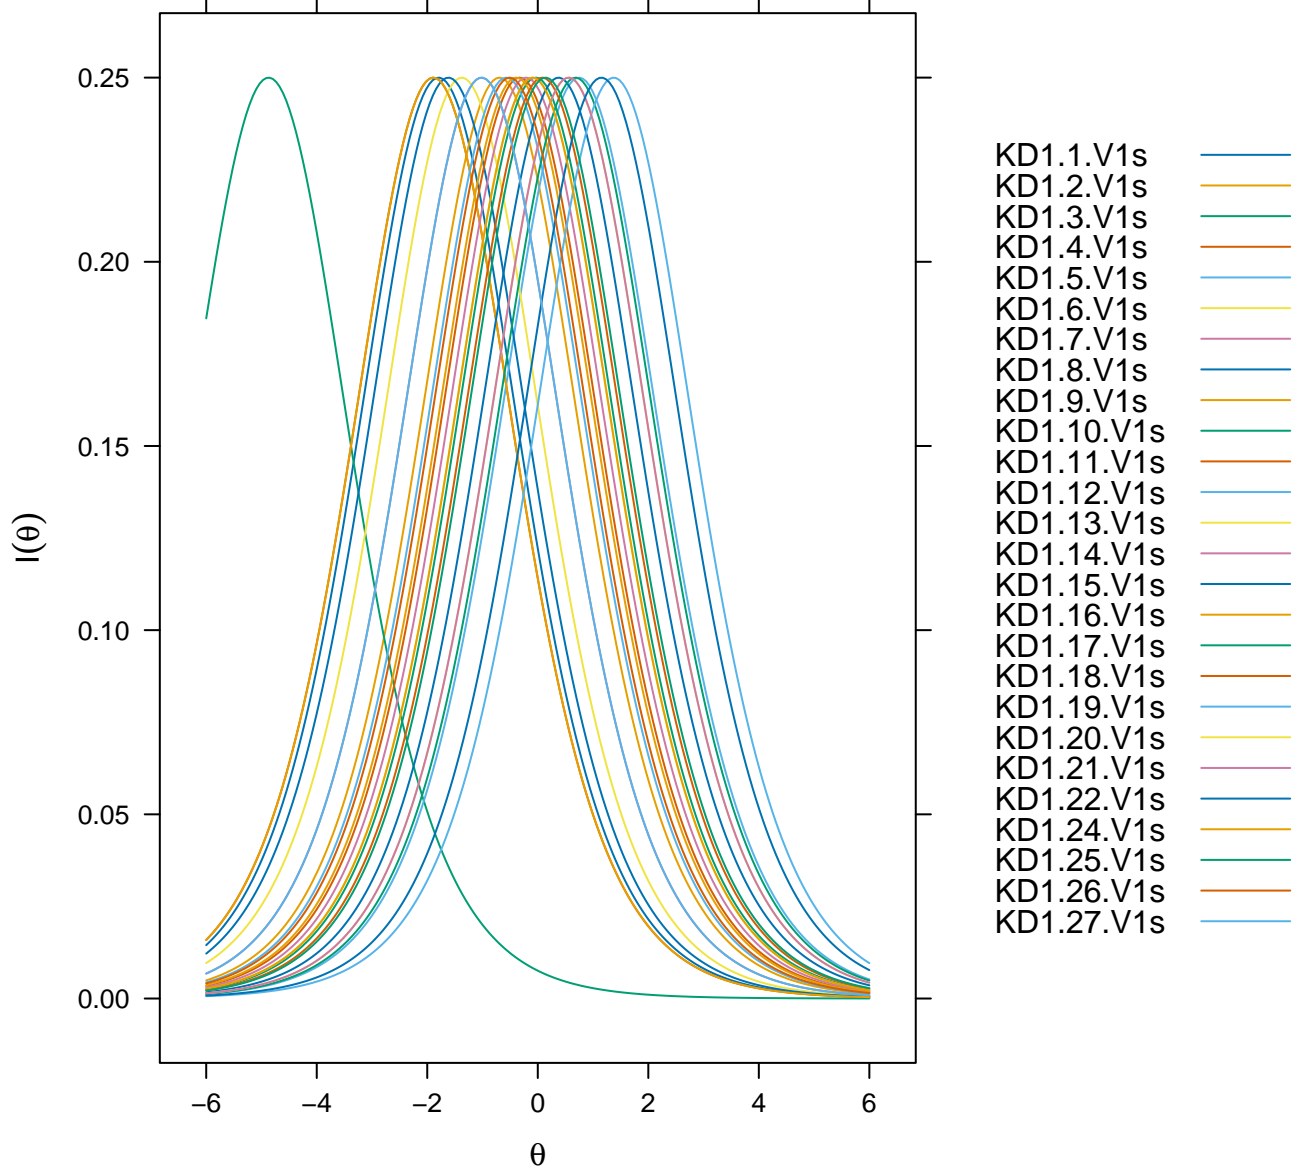

Item Information

Rasch IRT Model With All Items