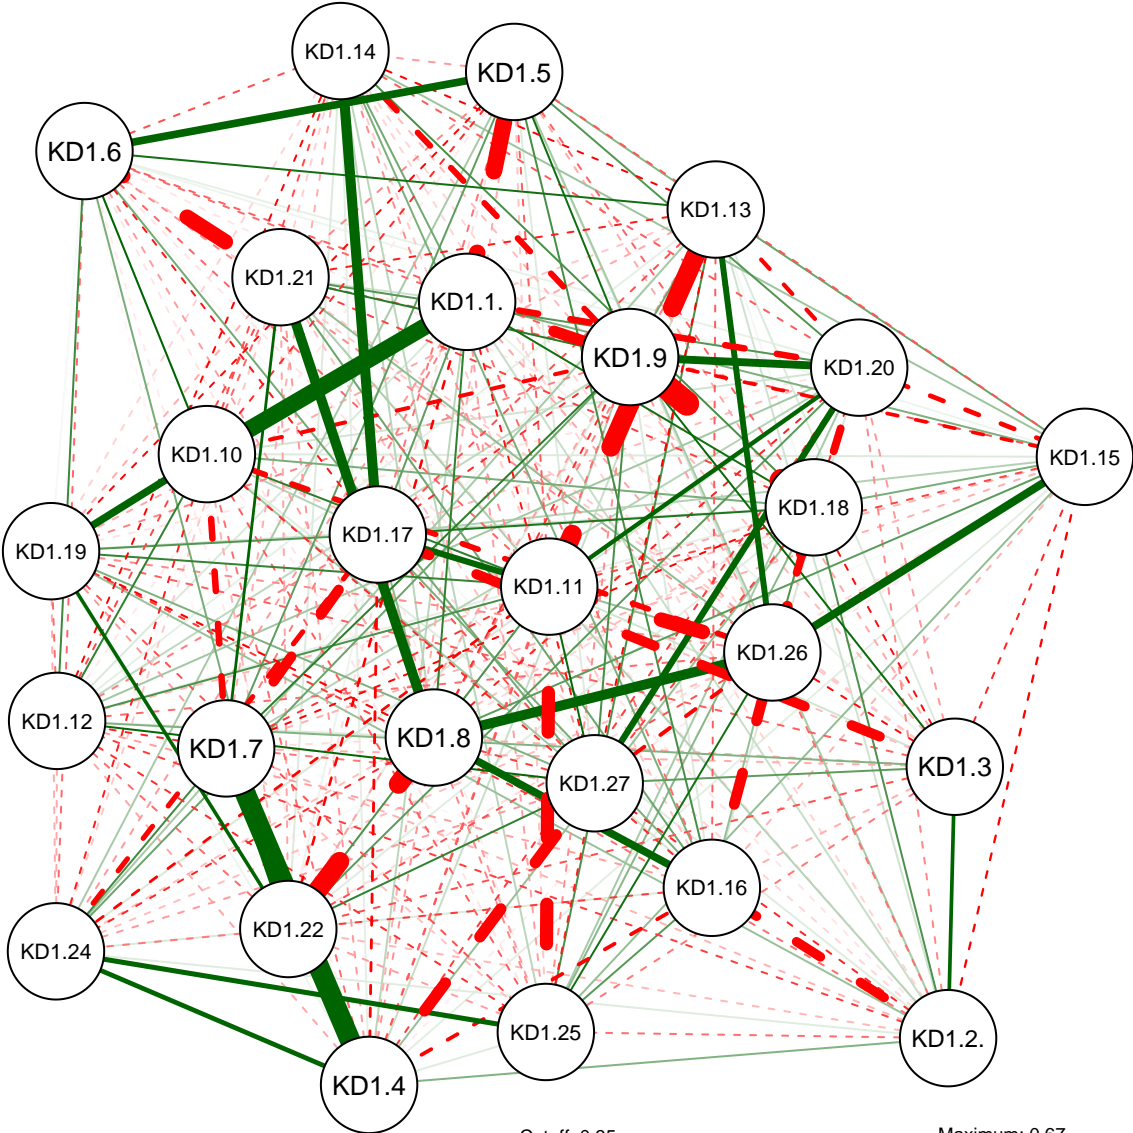

# KD Partial Correlation Graph MSU 221

Cutoff: 0.35

Maximum: 0.67

# KD Partial Correlation Graph MSU 221

# KD Partial Correlation Graph MSU 221

Minimum: 0.1

Cutoff: 0.35

Maximum: 0.67