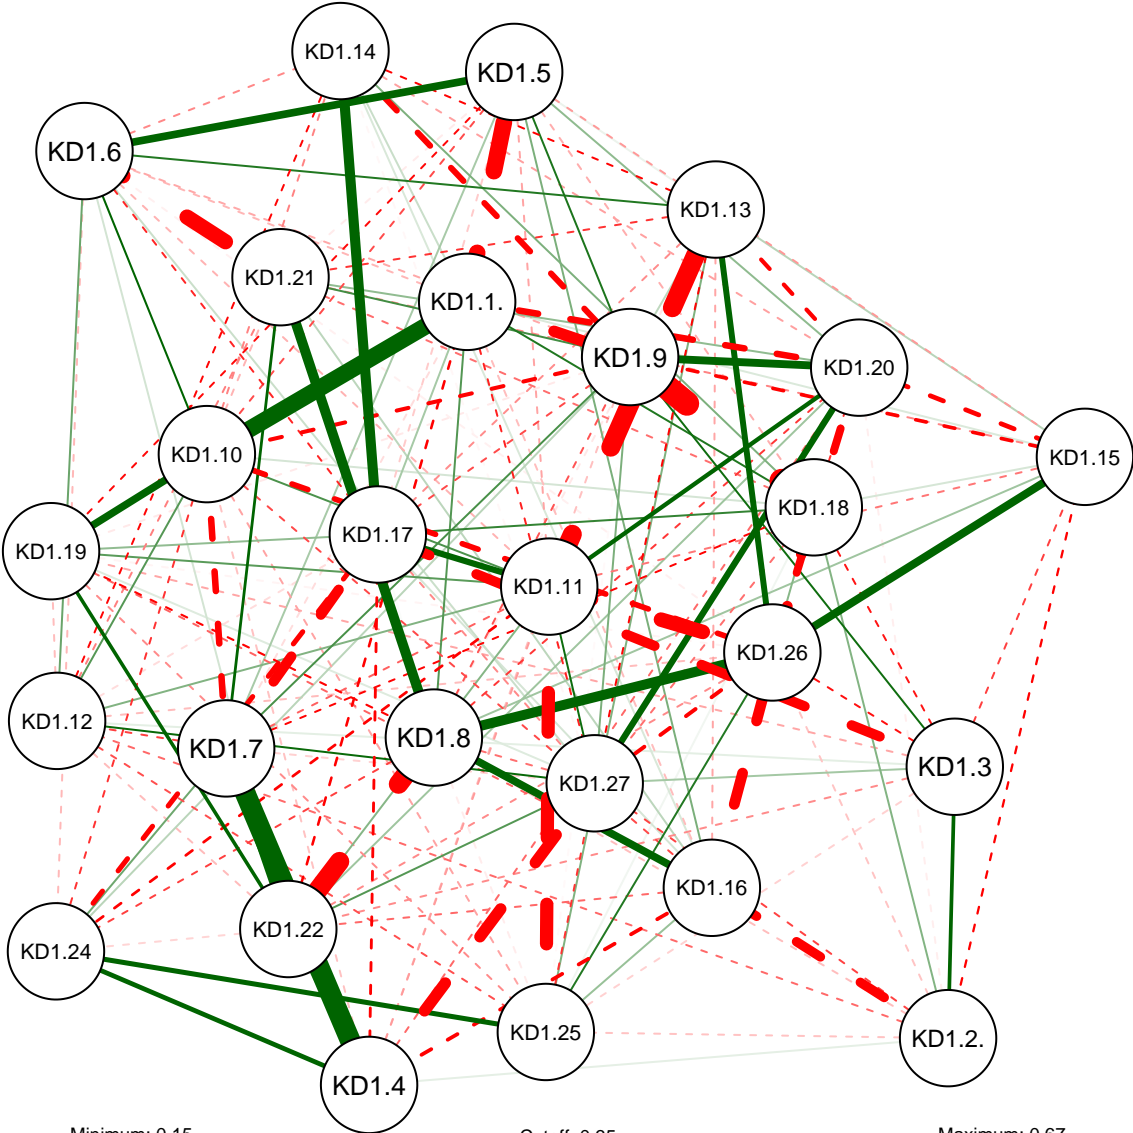

# KD Partial Correlation Graph MSU 221

Cutoff: 0.35

Maximum: 0.67

# KD Partial Correlation Graph MSU 221

# KD Partial Correlation Graph MSU 221

Minimum: 0.1

Cutoff: 0.35

Maximum: 0.67