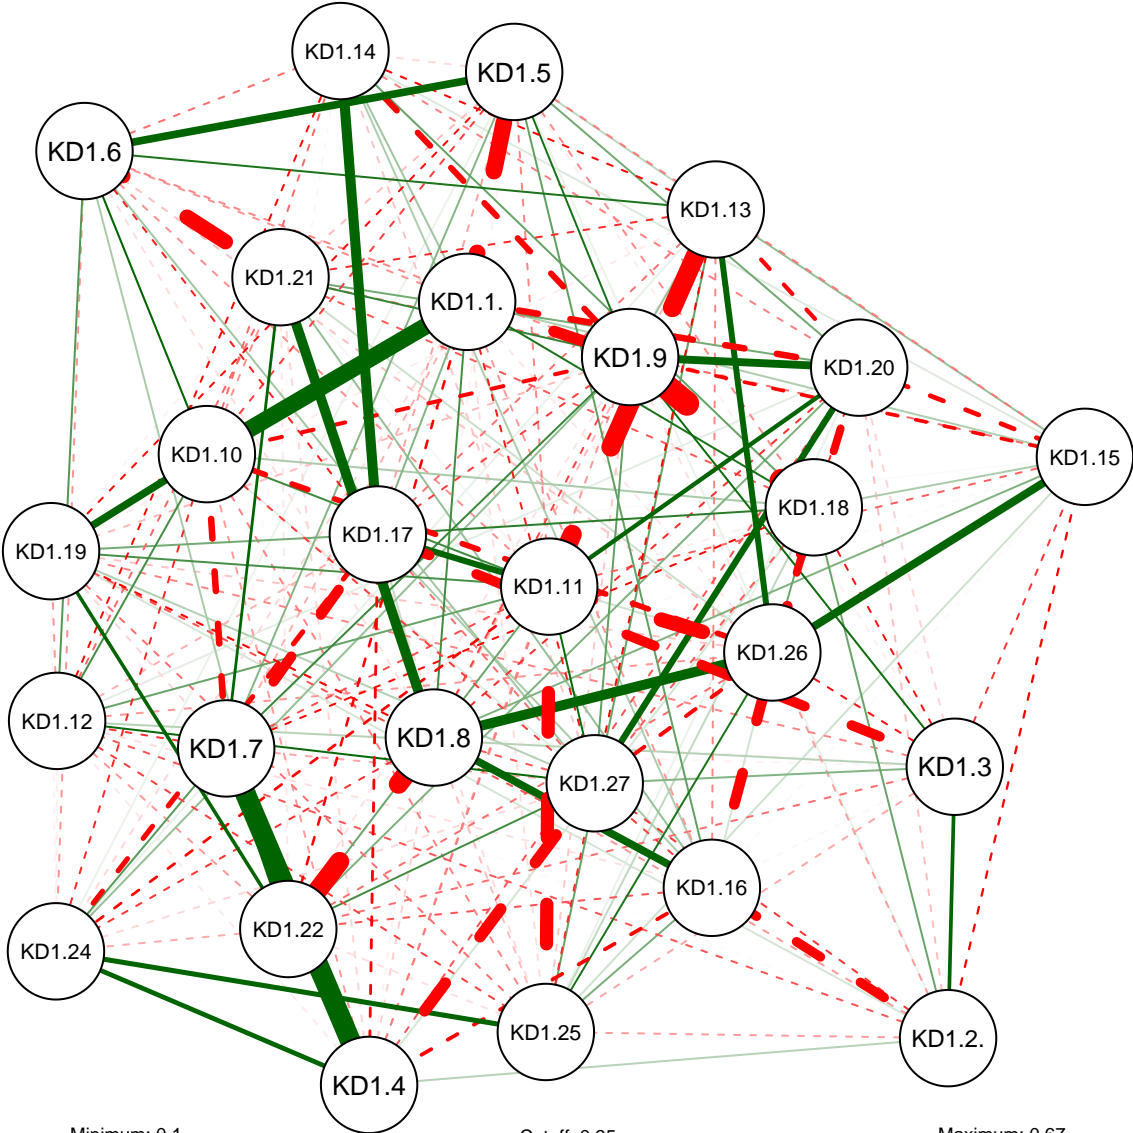

# KD Partial Correlation Graph MSU 221

Cutoff: 0.35

Maximum: 0.67

# KD Partial Correlation Graph MSU 221

# KD Partial Correlation Graph MSU 221

Minimum: 0.1

Cutoff: 0.35

Maximum: 0.67