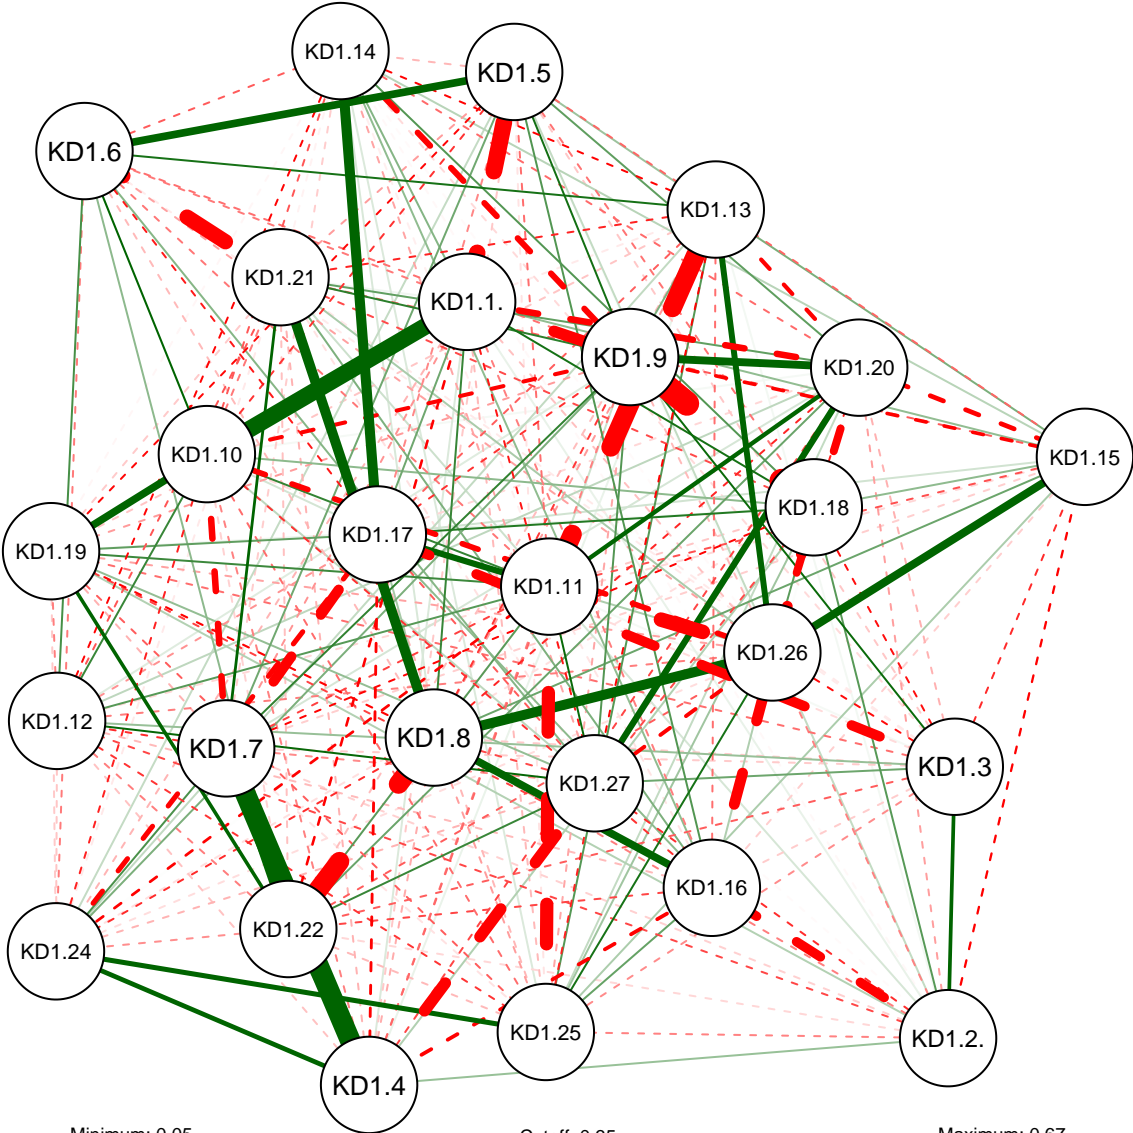

# KD Partial Correlation Graph MSU 221

Cutoff: 0.35

Maximum: 0.67

# KD Partial Correlation Graph MSU 221

# KD Partial Correlation Graph MSU 221

Minimum: 0.1

Cutoff: 0.35

Maximum: 0.67