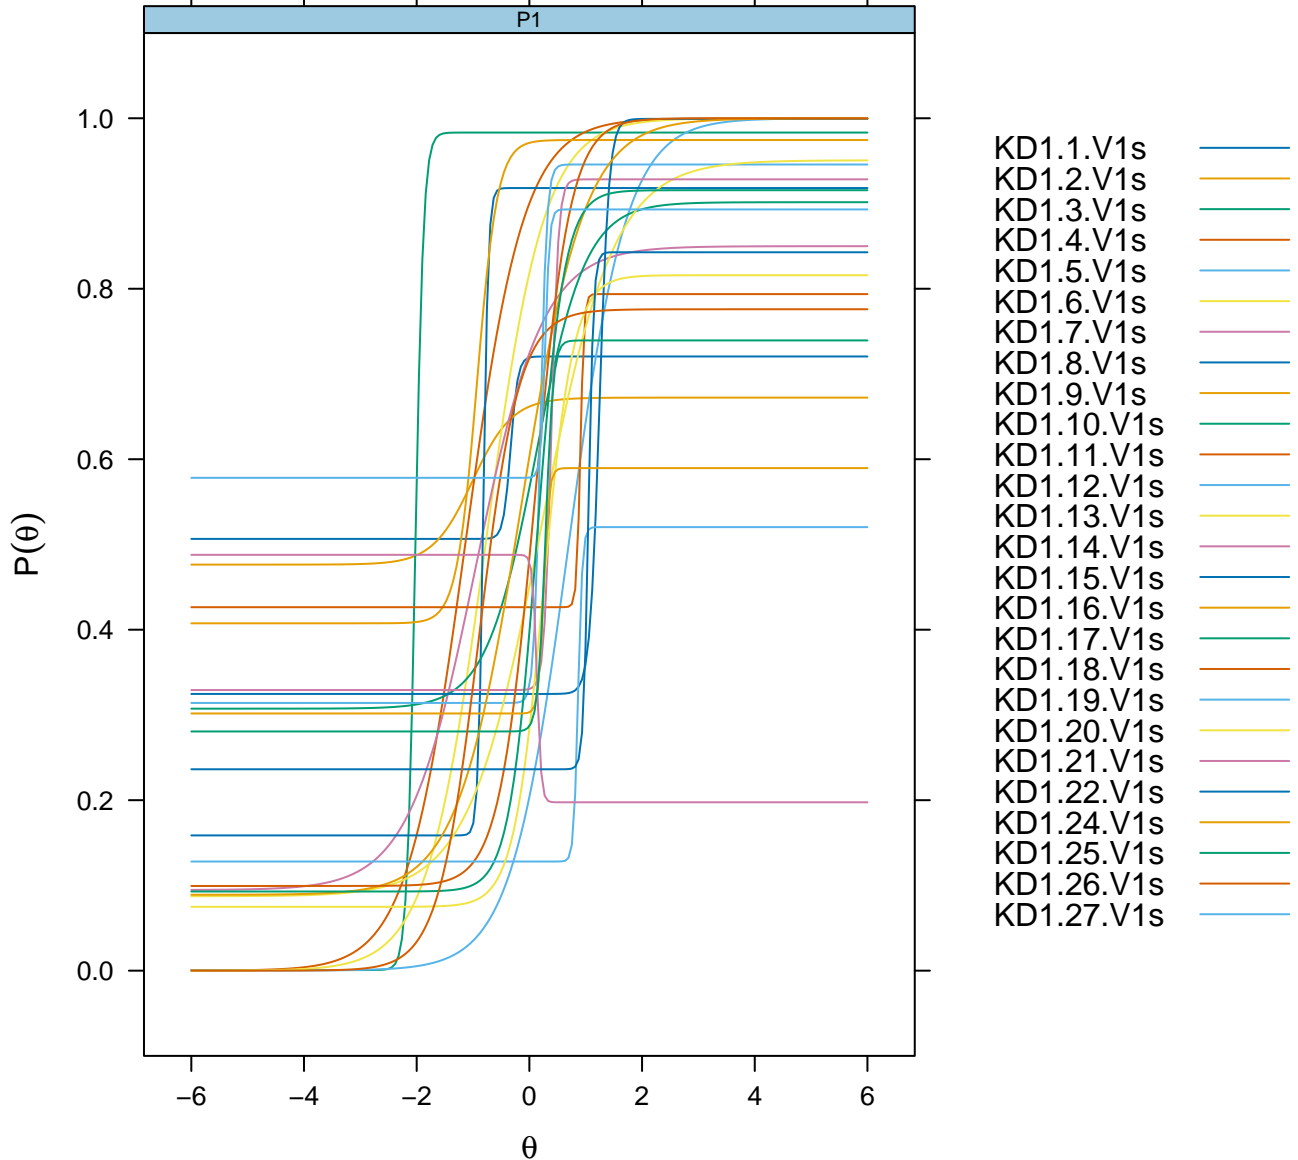

# Item Probability Functions

4PL IRT Model With All Items