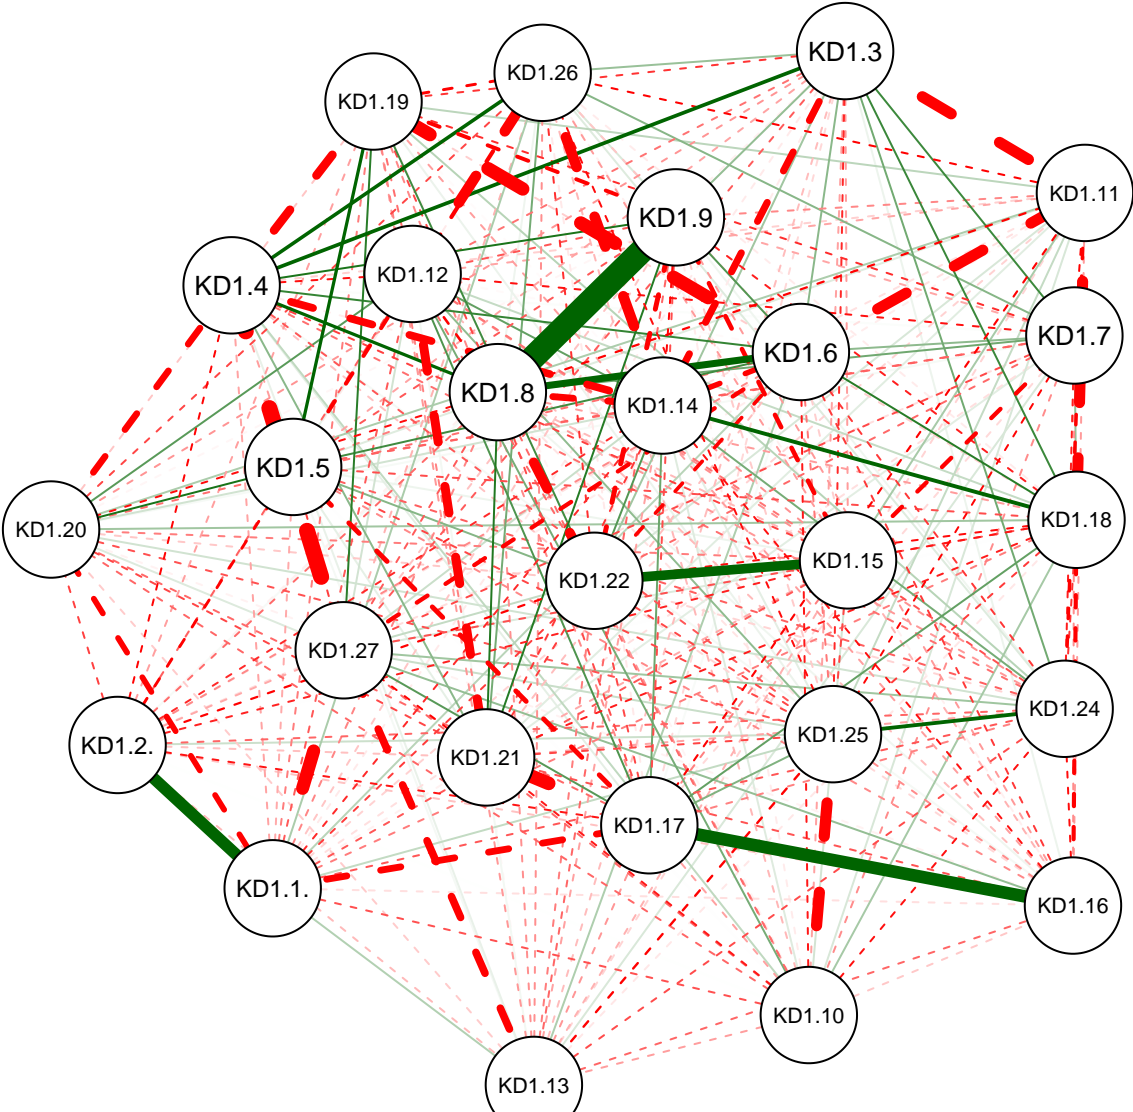

# KD Partial Correlation Graph MSU 222

Cutoff: 0.13

Maximum: 0.29

# KD Partial Correlation Graph MSU 222

Minimum: 0.05

Cutoff: 0.13

Maximum: 0.29

# KD Partial Correlation Graph MSU 222

Minimum: 0.1

Cutoff: 0.13

Maximum: 0.29

# KD Partial Correlation Graph MSU 222

Minimum: 0.15

Cutoff: 0.13

Maximum: 0.29