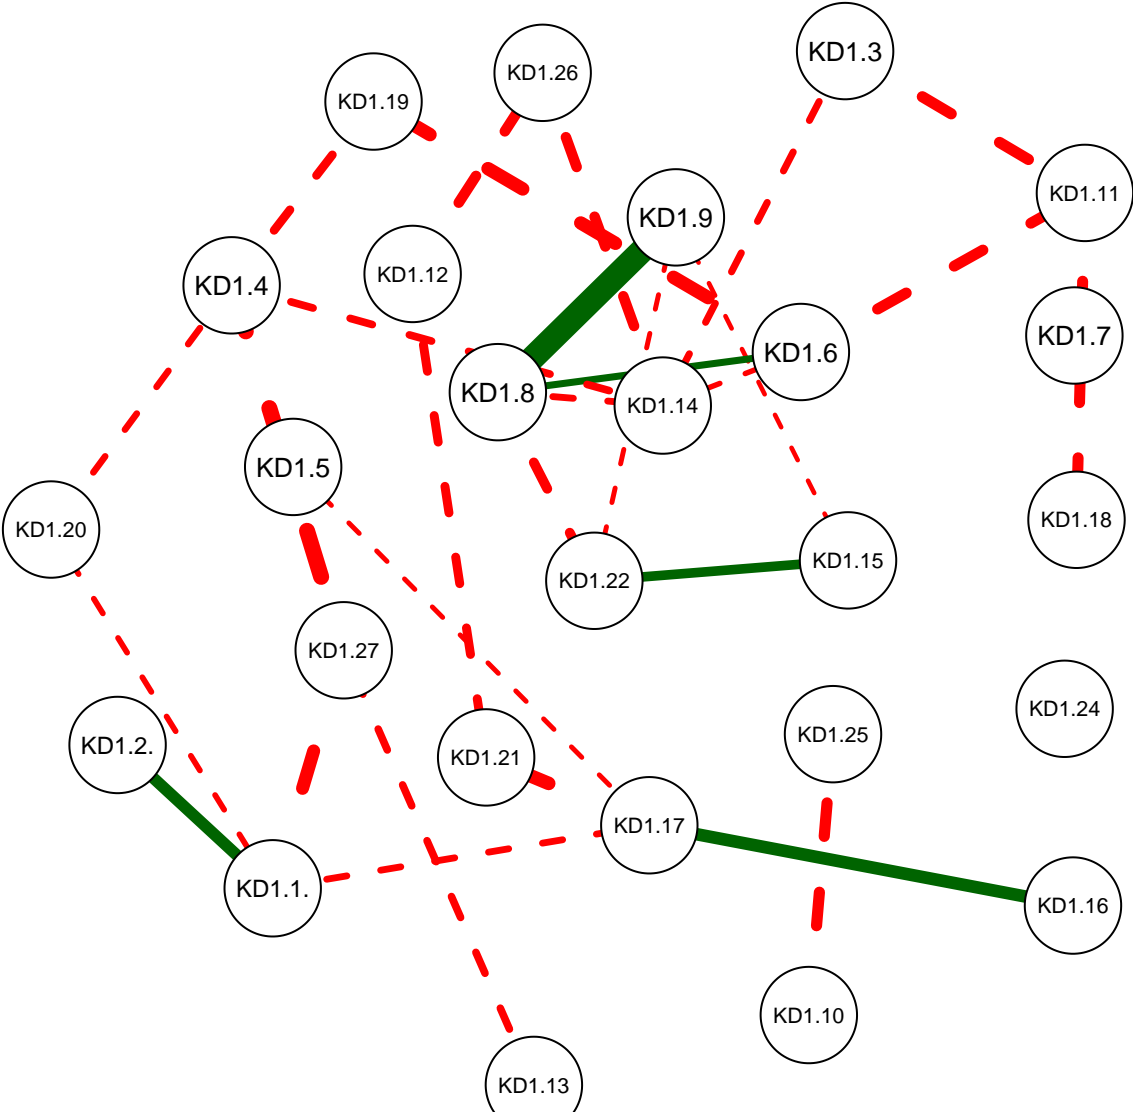

# KD Partial Correlation Graph MSU 222

Cutoff: 0.13

Maximum: 0.29

# KD Partial Correlation Graph MSU 222

Minimum: 0.05

Cutoff: 0.13

Maximum: 0.29

# KD Partial Correlation Graph MSU 222

Minimum: 0.1

Cutoff: 0.13

Maximum: 0.29

# KD Partial Correlation Graph MSU 222

Minimum: 0.15

Cutoff: 0.13

Maximum: 0.29