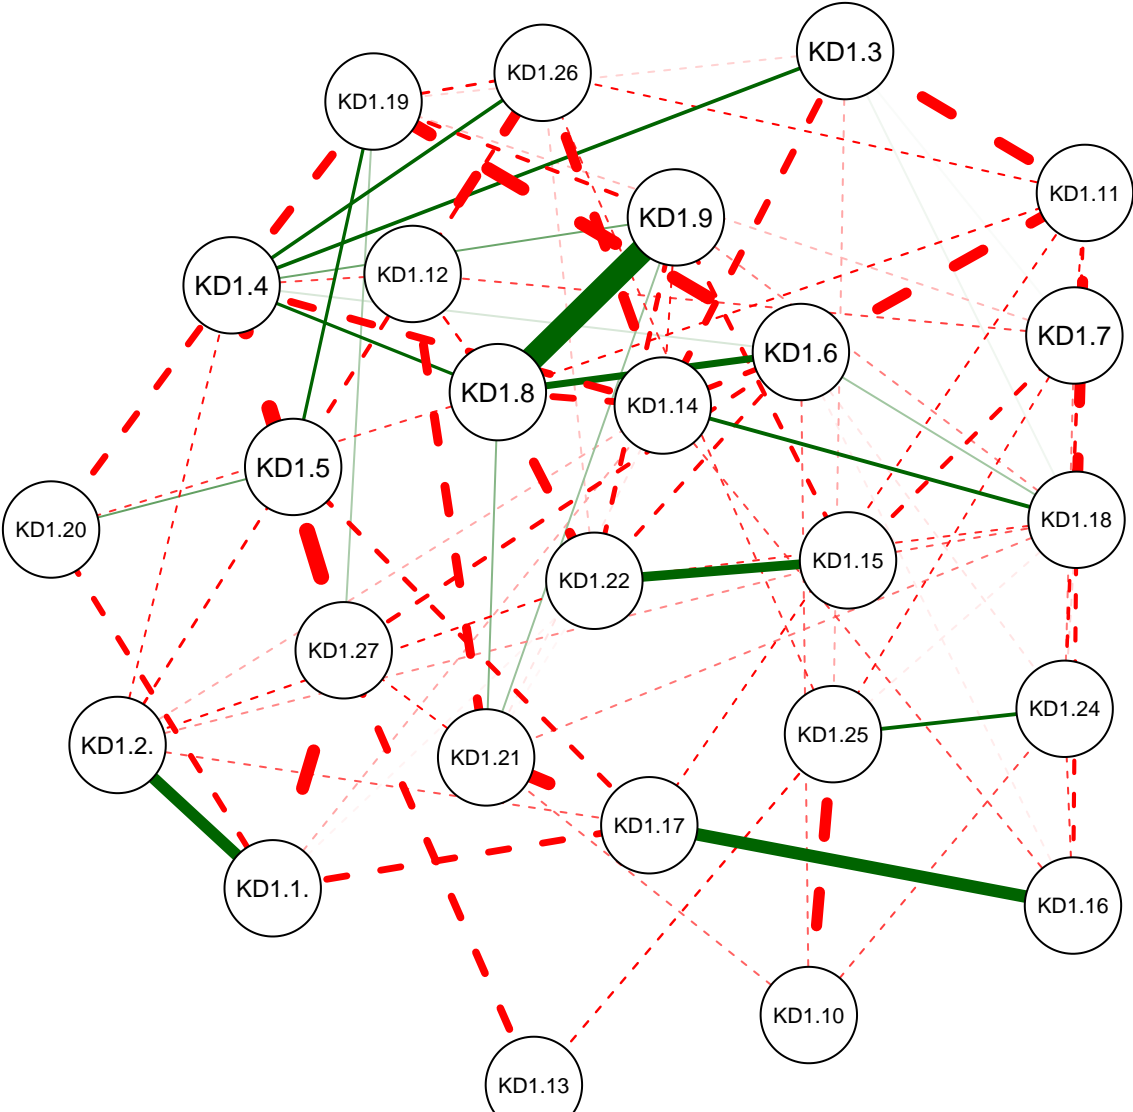

# KD Partial Correlation Graph MSU 222

Cutoff: 0.13

Maximum: 0.29

# KD Partial Correlation Graph MSU 222

Minimum: 0.05

Cutoff: 0.13

Maximum: 0.29

# KD Partial Correlation Graph MSU 222

Minimum: 0.1

Cutoff: 0.13

Maximum: 0.29

# KD Partial Correlation Graph MSU 222

Minimum: 0.15

Cutoff: 0.13

Maximum: 0.29