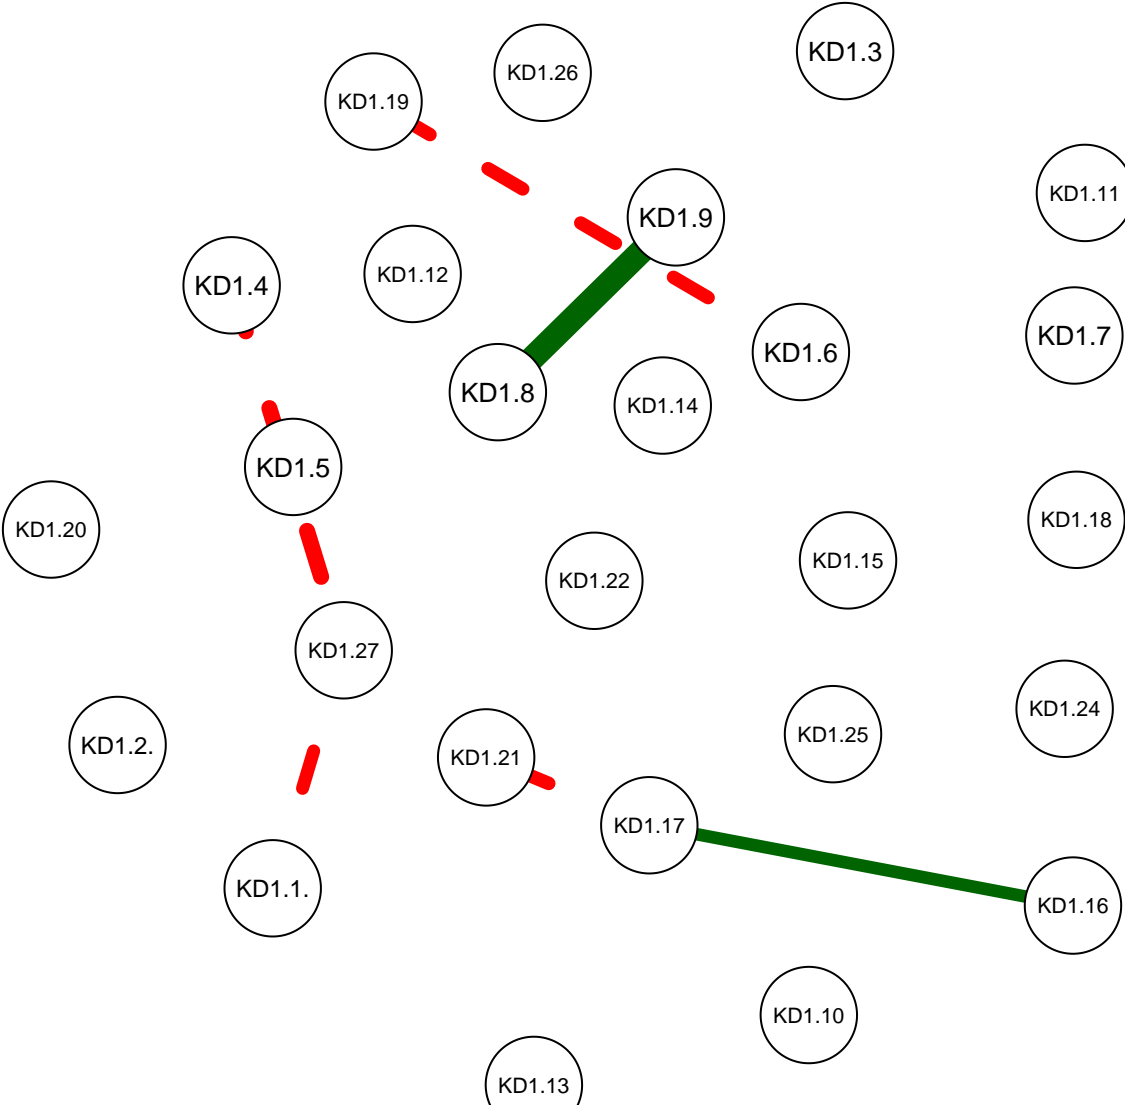

# KD Partial Correlation Graph MSU 222

Cutoff: 0.13

Maximum: 0.29

# KD Partial Correlation Graph MSU 222

Minimum: 0.1

Cutoff: 0.13

Maximum: 0.29

# KD Partial Correlation Graph MSU 222

Minimum: 0.15

Cutoff: 0.13

Maximum: 0.29

# KD Partial Correlation Graph MSU 222

Minimum: 0.2

Cutoff: 0.13

Maximum: 0.29