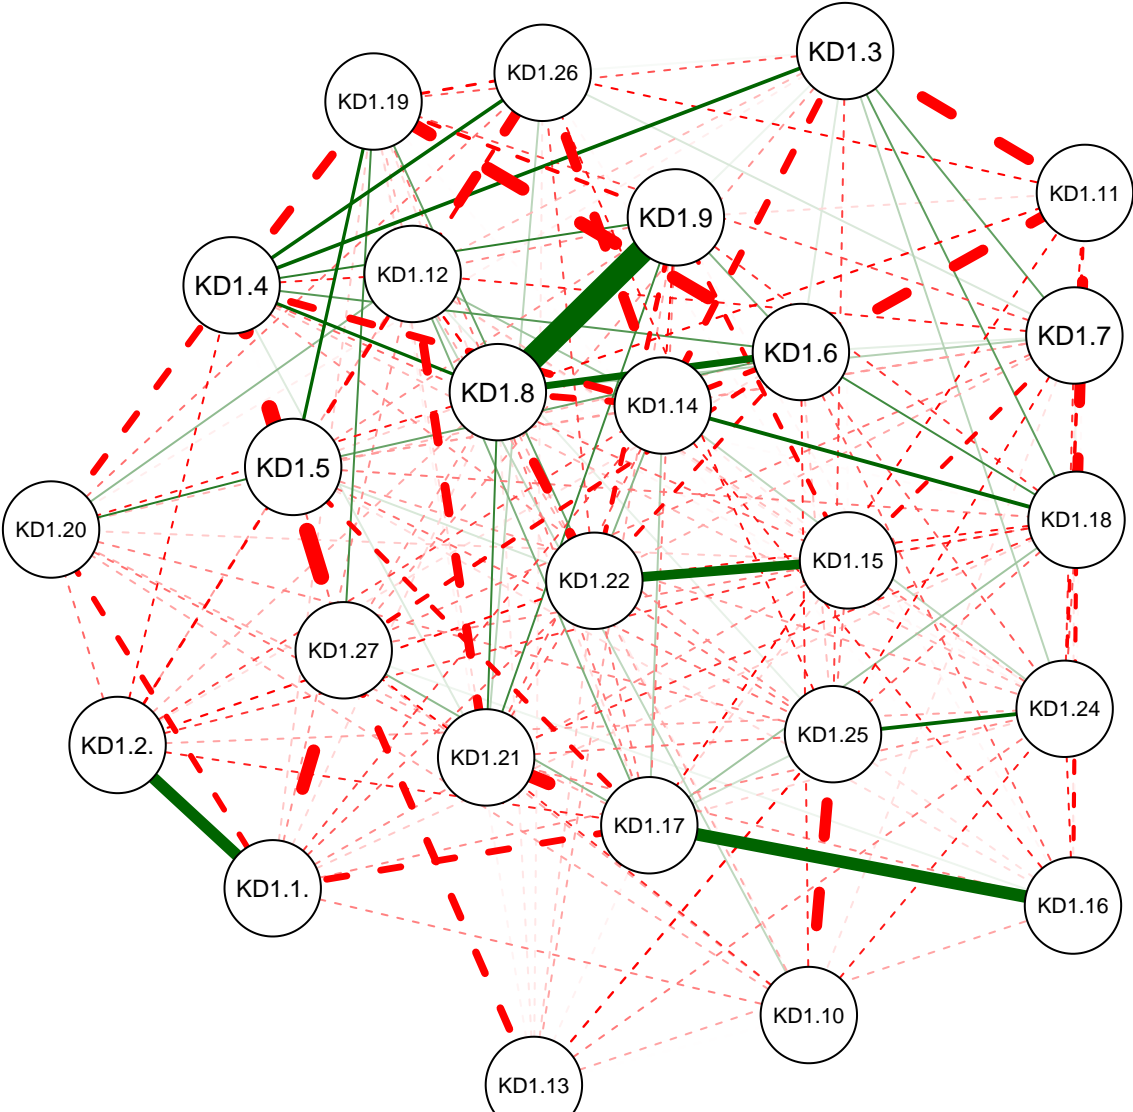

# KD Partial Correlation Graph MSU 222

Cutoff: 0.13

Maximum: 0.29

# KD Partial Correlation Graph MSU 222

Minimum: 0.05

Cutoff: 0.13

Maximum: 0.29

# KD Partial Correlation Graph MSU 222

Minimum: 0.1

Cutoff: 0.13

Maximum: 0.29

# KD Partial Correlation Graph MSU 222

Minimum: 0.15

Cutoff: 0.13

Maximum: 0.29