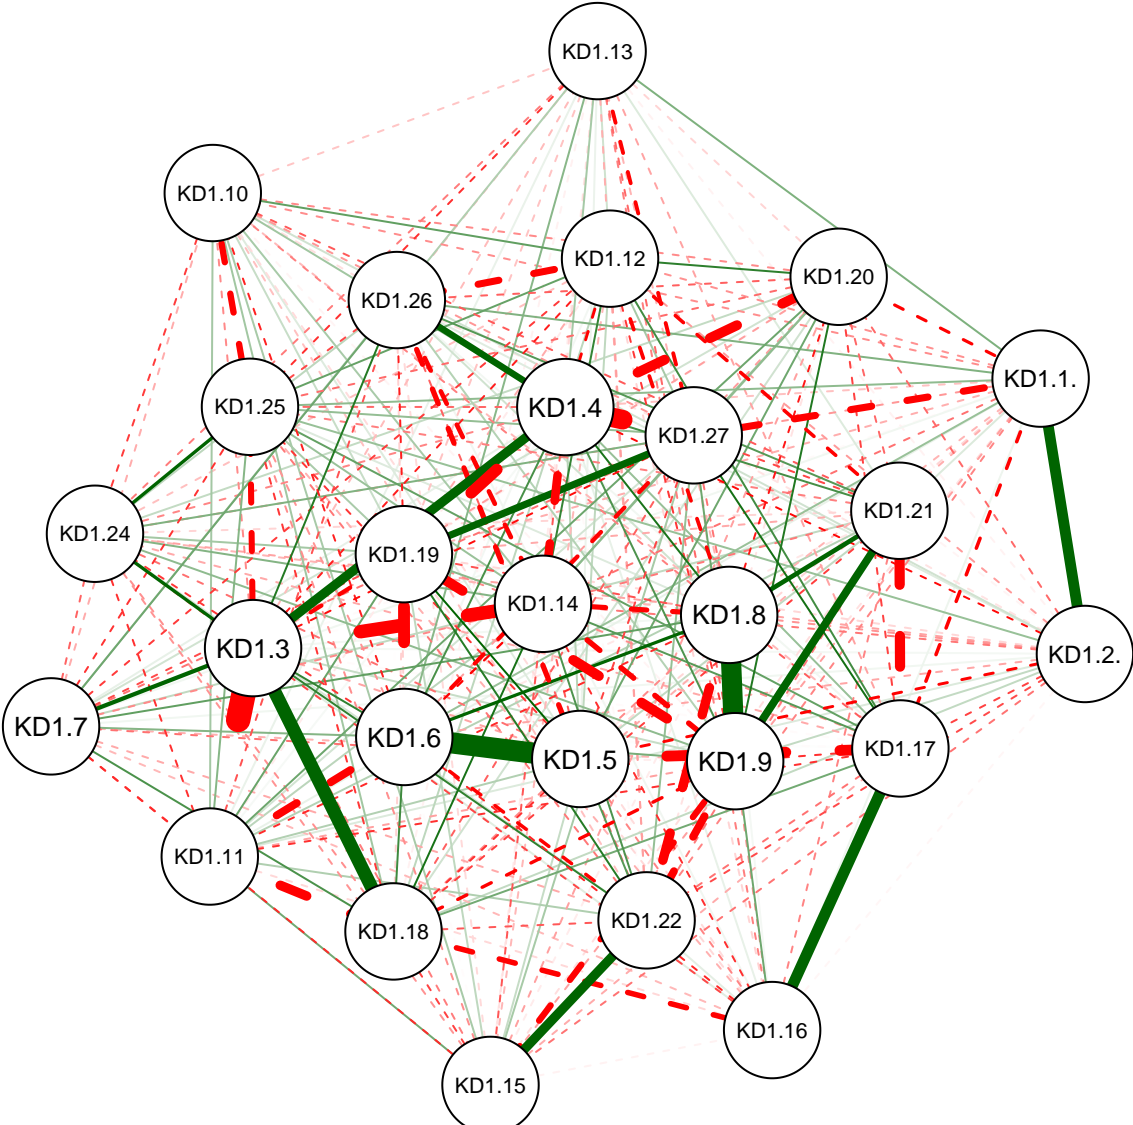

KD Partial Correlation Graph MSU 222

Cutoff: 0.25

Maximum: 0.57

KD Partial Correlation Graph MSU 222

KD Partial Correlation Graph MSU 222

KD Partial Correlation Graph MSU 222

Minimum: 0.15

Cutoff: 0.25

Maximum: 0.57

KD Partial Correlation Graph MSU 222

Minimum: 0.2

Cutoff: 0.25

Maximum: 0.57