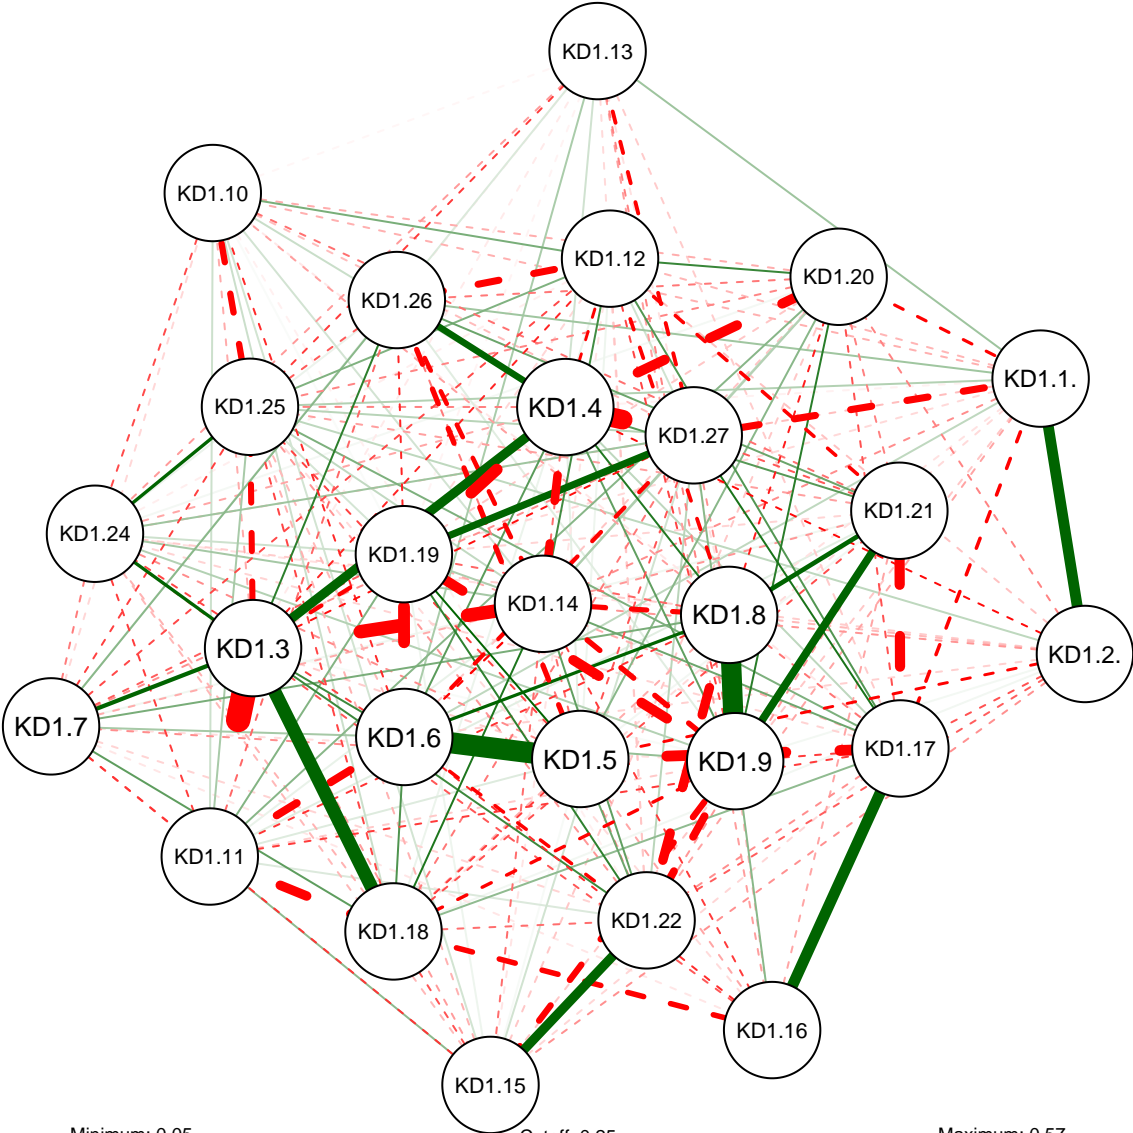

KD Partial Correlation Graph MSU 222

Cutoff: 0.25

Maximum: 0.57

KD Partial Correlation Graph MSU 222

KD Partial Correlation Graph MSU 222

KD Partial Correlation Graph MSU 222

Minimum: 0.15

Cutoff: 0.25

Maximum: 0.57

KD Partial Correlation Graph MSU 222

Minimum: 0.2

Cutoff: 0.25

Maximum: 0.57