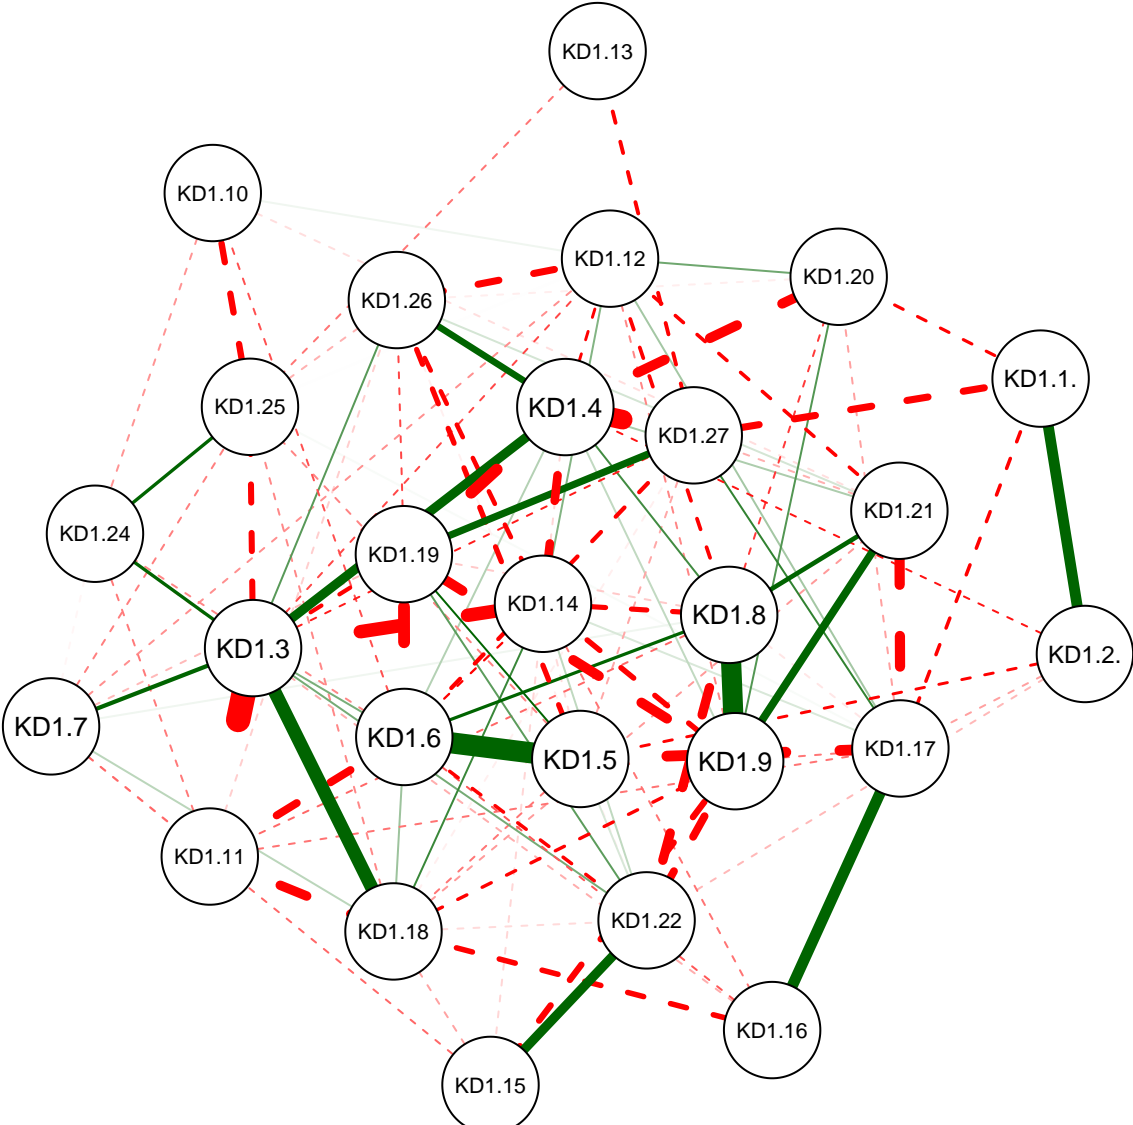

KD Partial Correlation Graph MSU 222

Cutoff: 0.25

Maximum: 0.57

KD Partial Correlation Graph MSU 222

KD Partial Correlation Graph MSU 222

KD Partial Correlation Graph MSU 222

Minimum: 0.15

Cutoff: 0.25

Maximum: 0.57

KD Partial Correlation Graph MSU 222

Minimum: 0.2

Cutoff: 0.25

Maximum: 0.57