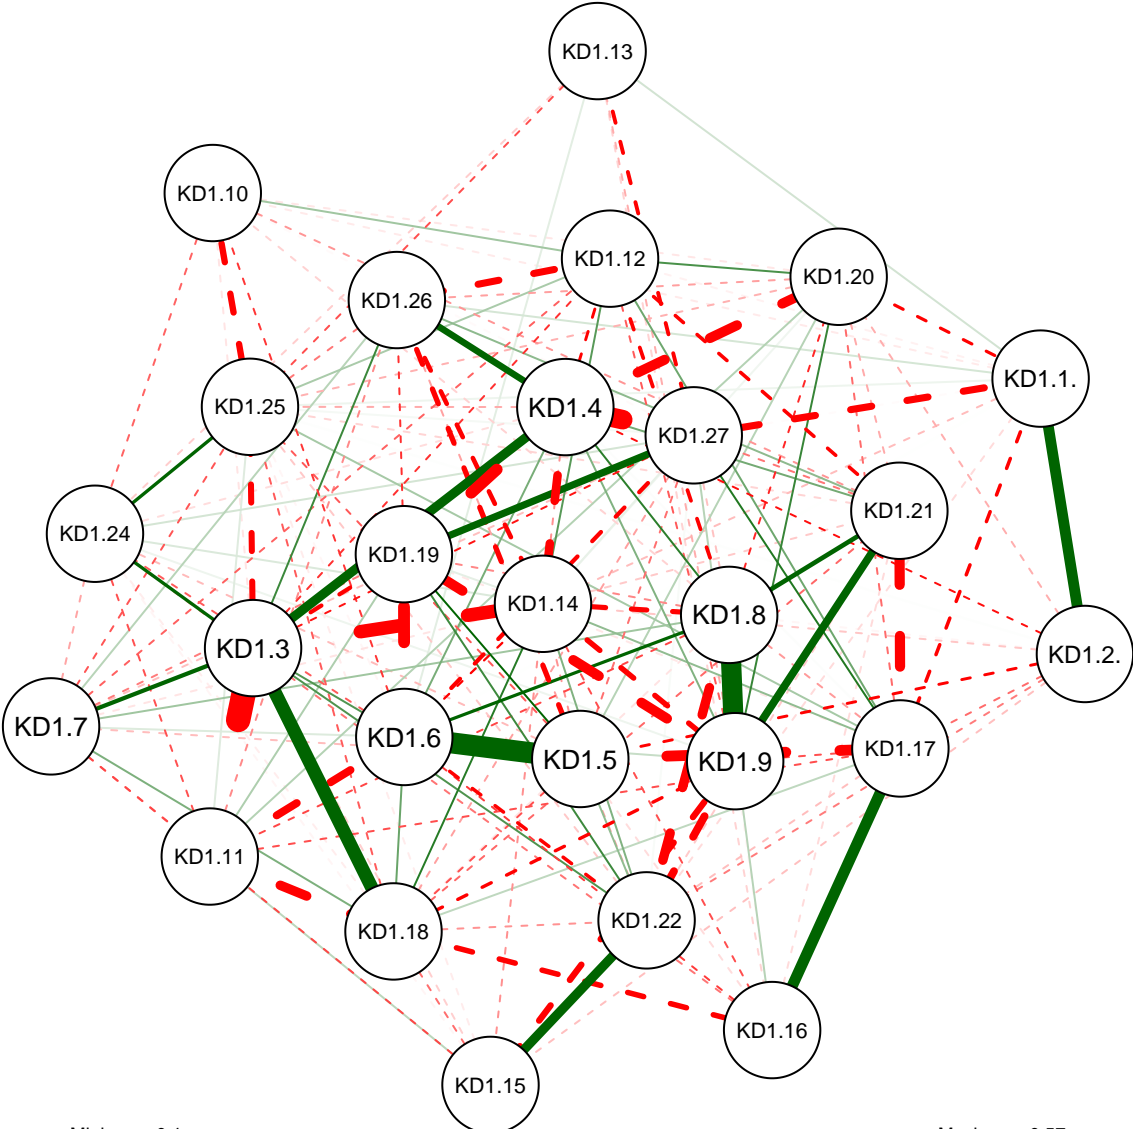

KD Partial Correlation Graph MSU 222

Cutoff: 0.25

Maximum: 0.57

KD Partial Correlation Graph MSU 222

KD Partial Correlation Graph MSU 222

KD Partial Correlation Graph MSU 222

Minimum: 0.15

Cutoff: 0.25

Maximum: 0.57

KD Partial Correlation Graph MSU 222

Minimum: 0.2

Cutoff: 0.25

Maximum: 0.57