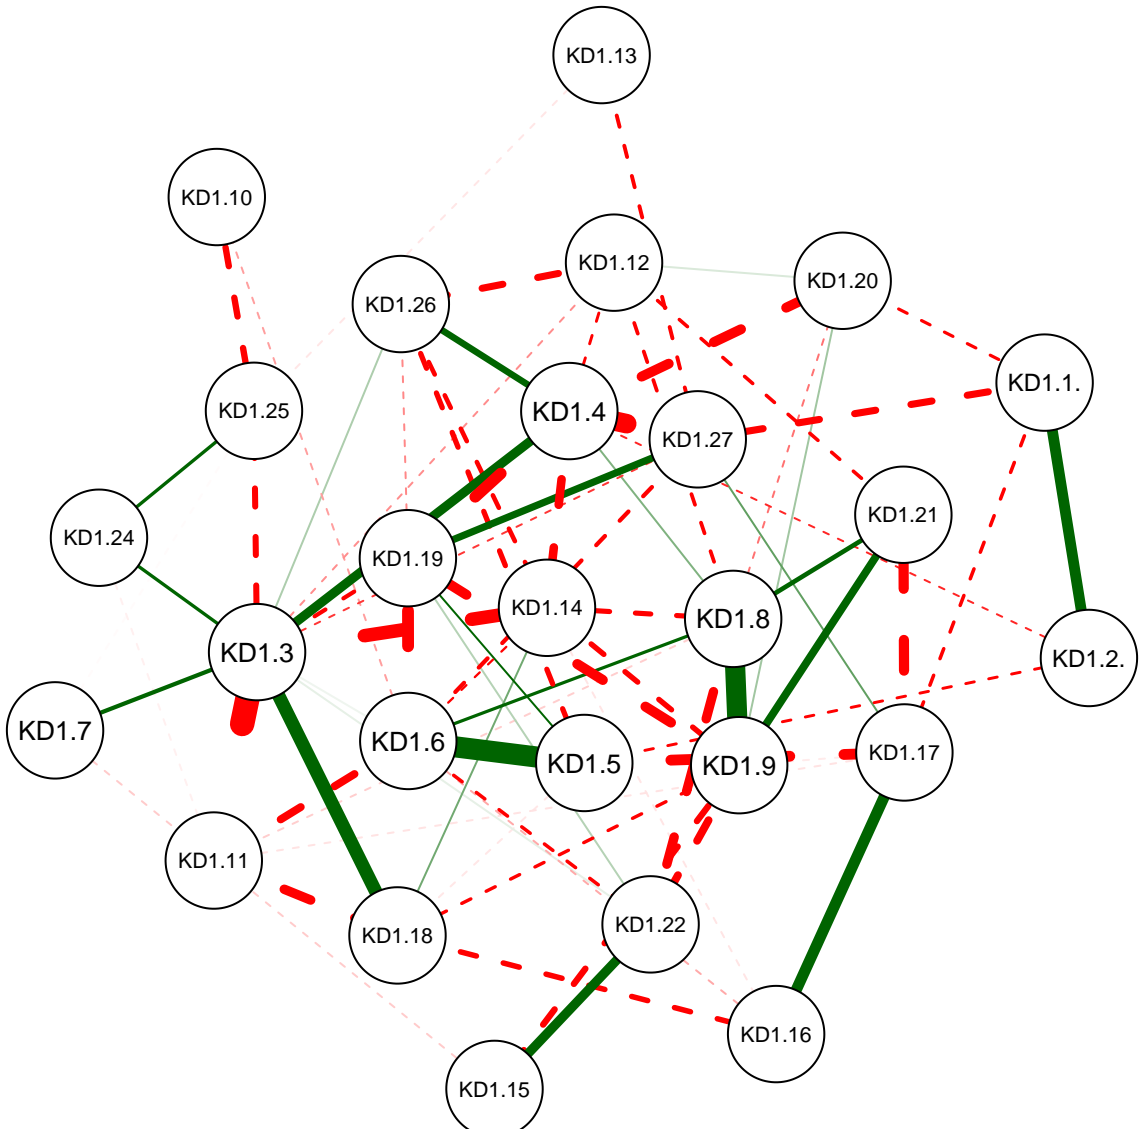

KD Partial Correlation Graph MSU 222

Cutoff: 0.25

Maximum: 0.57

KD Partial Correlation Graph MSU 222

KD Partial Correlation Graph MSU 222

KD Partial Correlation Graph MSU 222

Minimum: 0.15

Cutoff: 0.25

Maximum: 0.57

KD Partial Correlation Graph MSU 222

Minimum: 0.2

Cutoff: 0.25

Maximum: 0.57