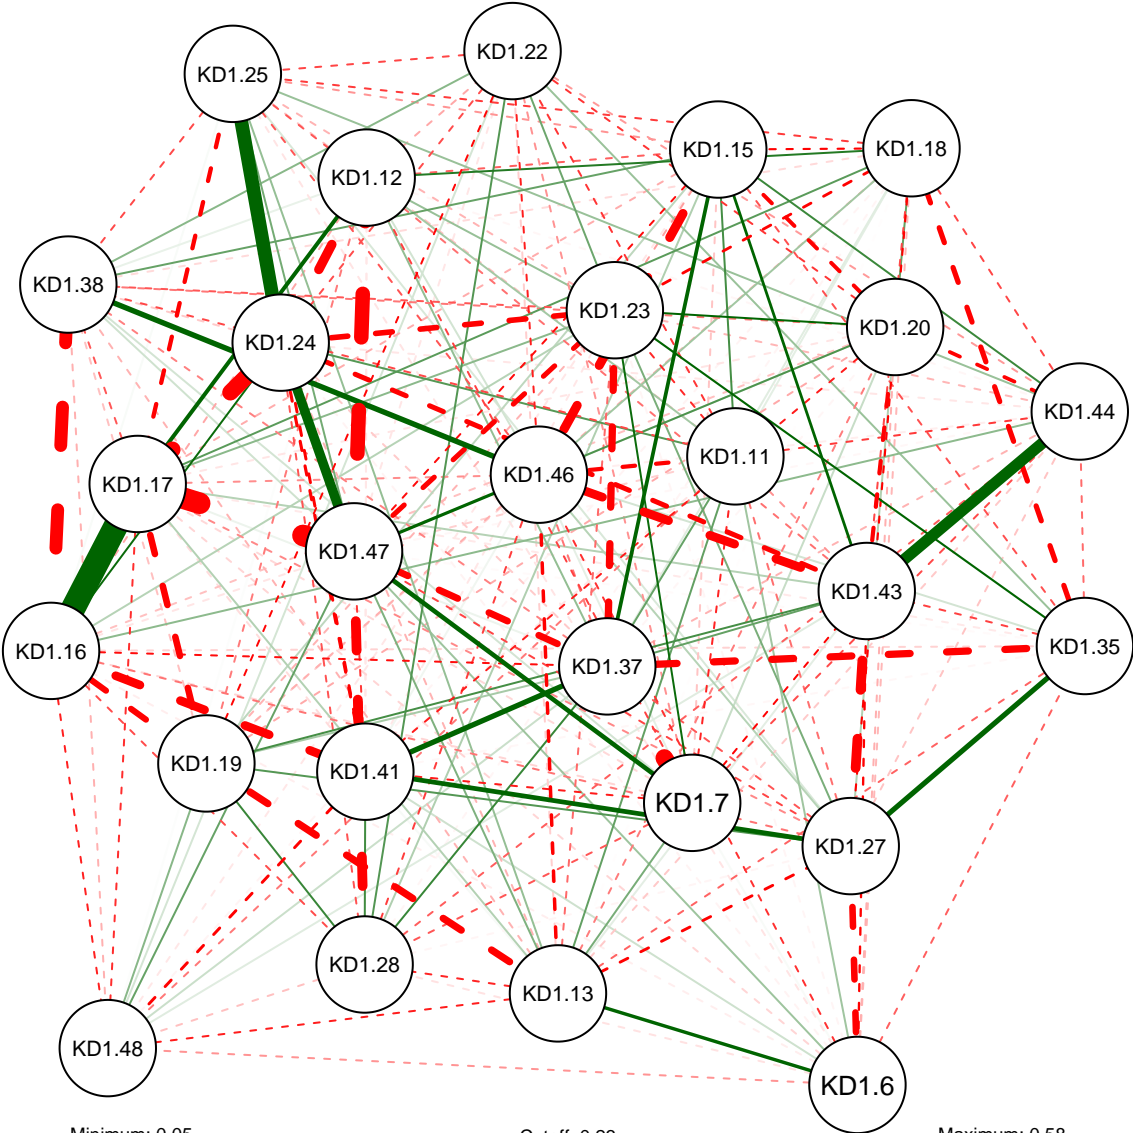

# KD Partial Correlation Graph MSU 183

# KD Partial Correlation Graph MSU 183

Minimum: 0.05

Cutoff: 0.23

Maximum: 0.58

# KD Partial Correlation Graph MSU 183

Minimum: 0.1

Cutoff: 0.23

Maximum: 0.58