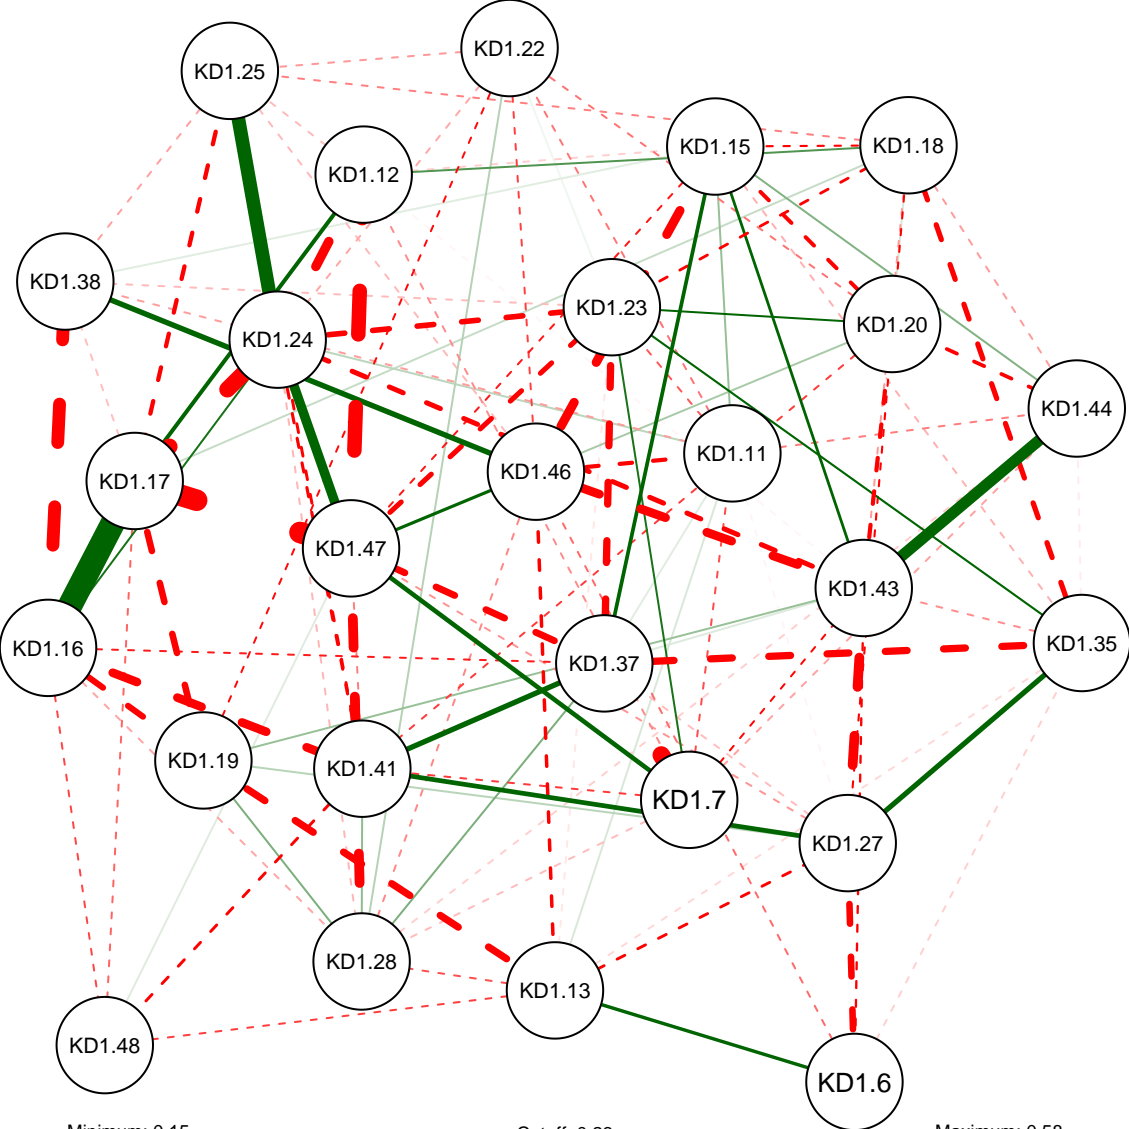

# KD Partial Correlation Graph MSU 183

# KD Partial Correlation Graph MSU 183

Minimum: 0.05

Cutoff: 0.23

Maximum: 0.58

# KD Partial Correlation Graph MSU 183

Minimum: 0.1

Cutoff: 0.23

Maximum: 0.58