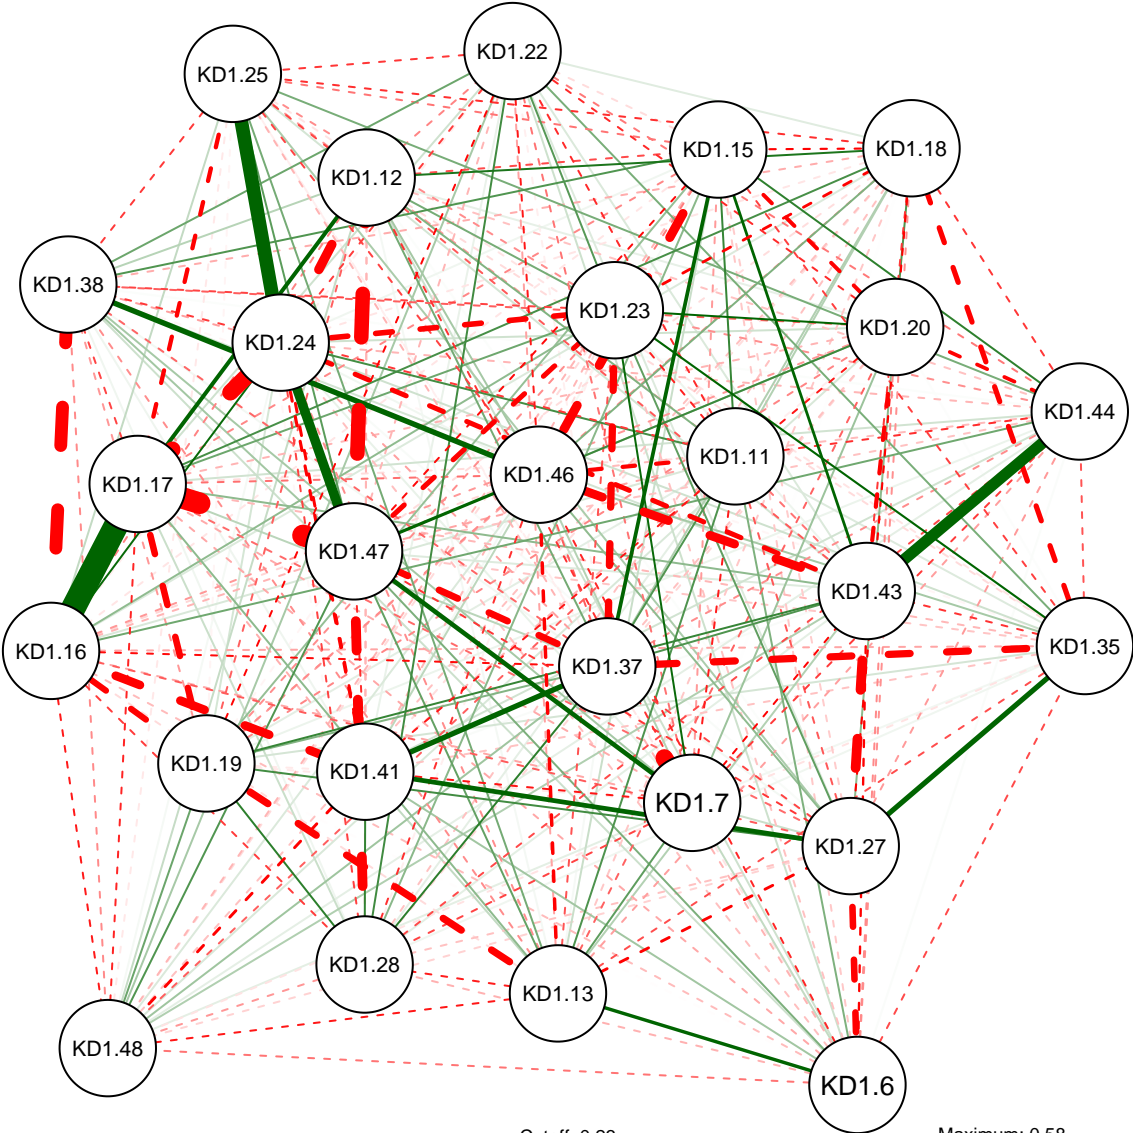

# KD Partial Correlation Graph MSU 183

# KD Partial Correlation Graph MSU 183

Minimum: 0.05

Cutoff: 0.23

Maximum: 0.58

# KD Partial Correlation Graph MSU 183

Minimum: 0.1

Cutoff: 0.23

Maximum: 0.58