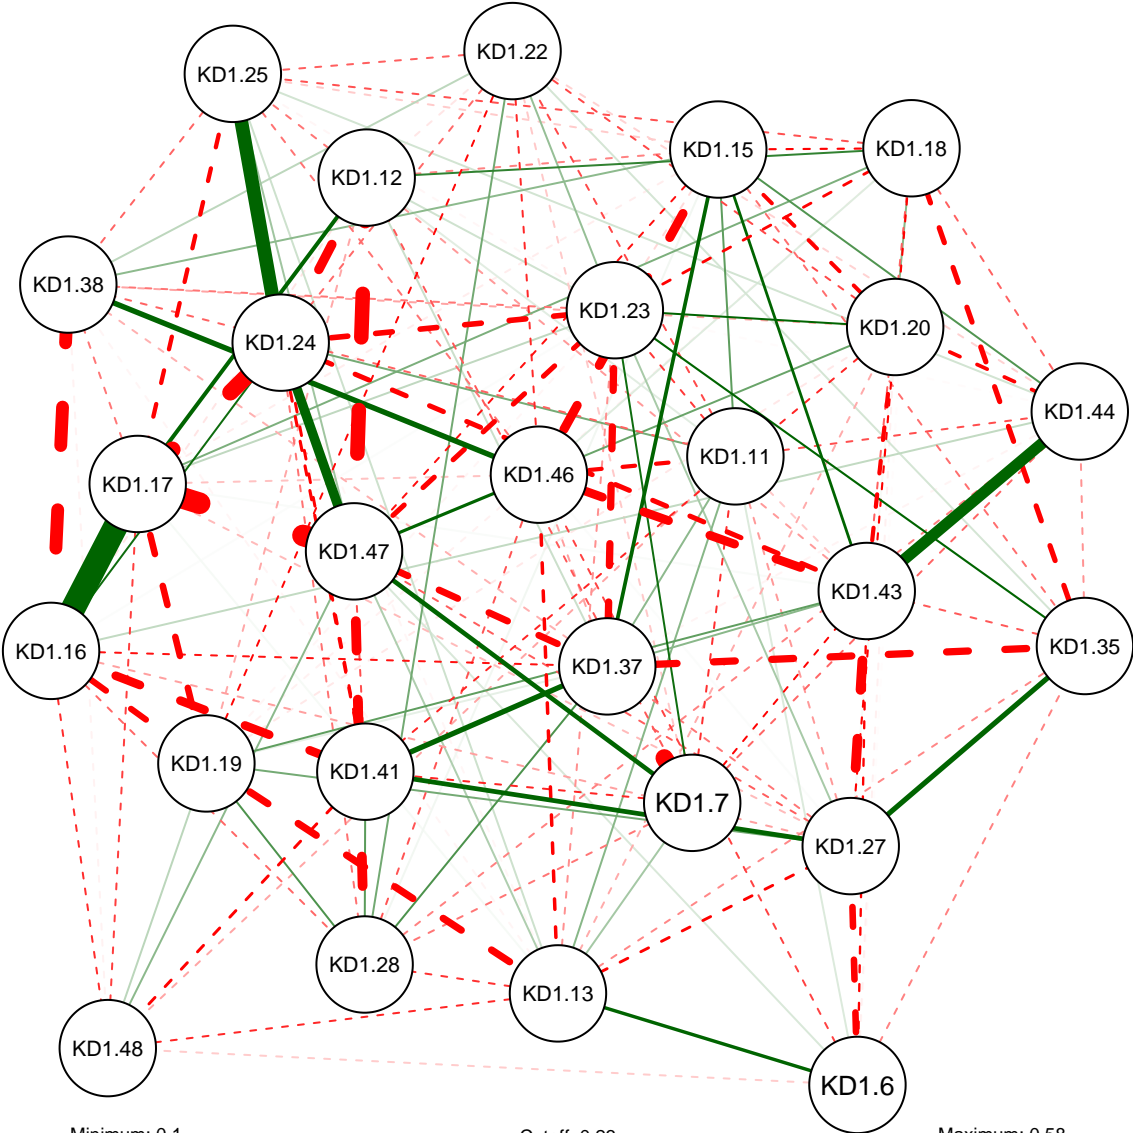

# KD Partial Correlation Graph MSU 183

# KD Partial Correlation Graph MSU 183

Minimum: 0.05

Cutoff: 0.23

Maximum: 0.58

# KD Partial Correlation Graph MSU 183

Minimum: 0.1

Cutoff: 0.23

Maximum: 0.58