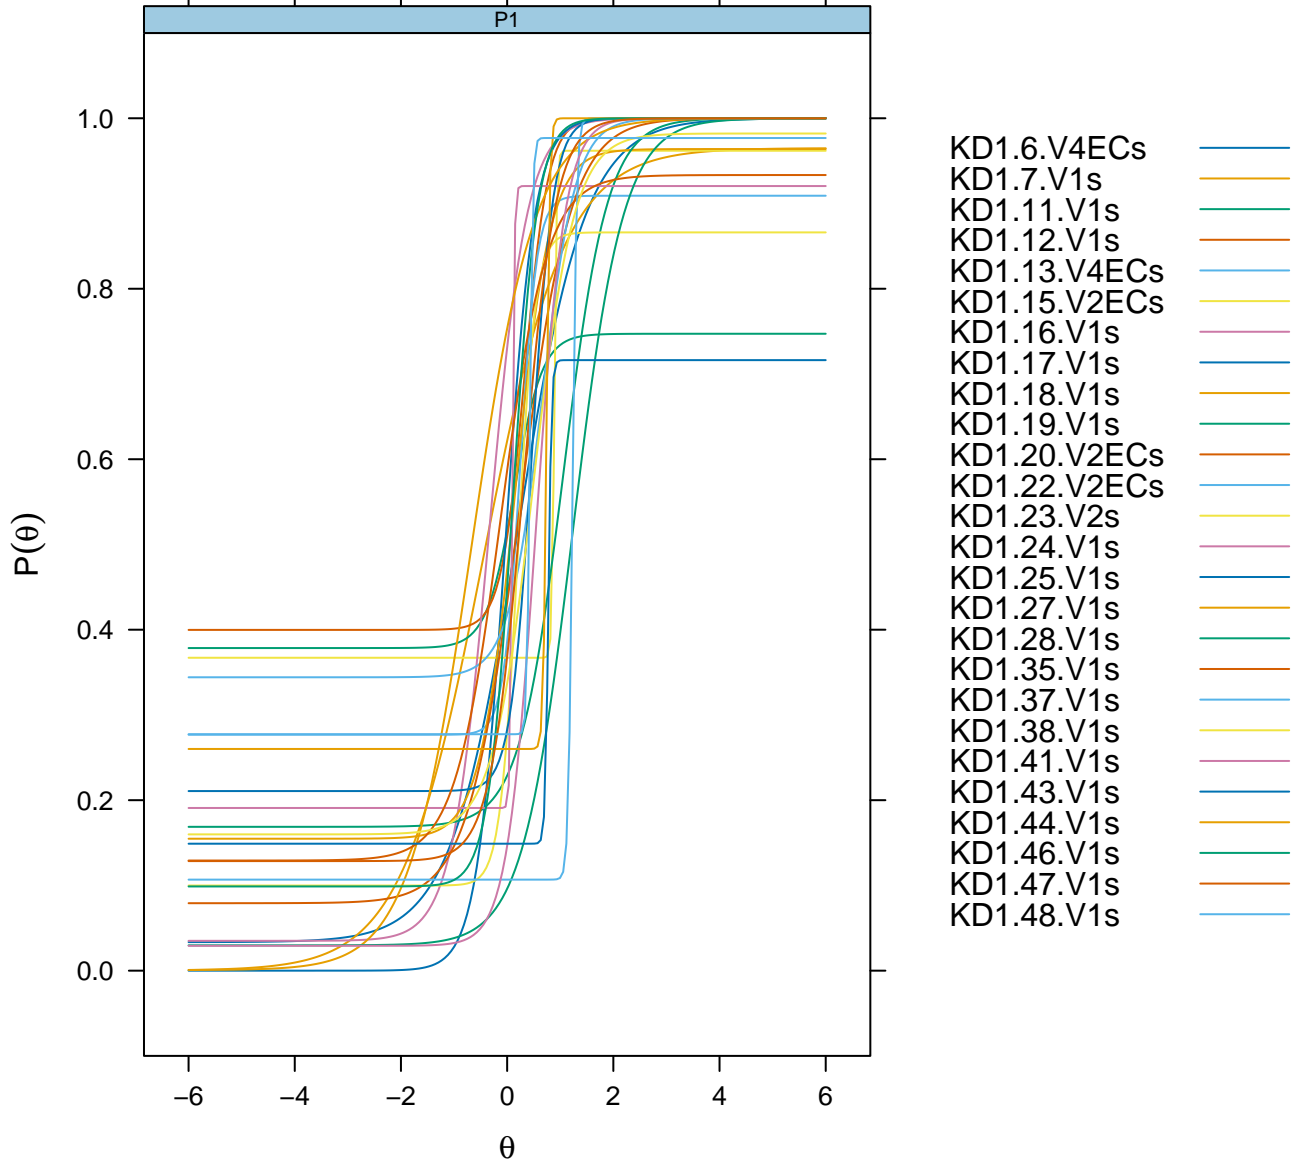

Expected Total Score

4PL IRT Model

Item Probability Functions

4PL IRT Model With All Items

Item Probability Functions

4PL IRT Model

Item Probability Functions

Item Probability Functions

Item Probability Functions

Item Probability Functions

KD1.13.V4ECs

4PL IRT Model

Item Probability Functions

P1

KD1.15.V2ECs

4PL IRT Model

Item Probability Functions

Item Probability Functions

Item Probability Functions

Item Probability Functions

Item Probability Functions

4PL IRT Model

Item Probability Functions

Item Probability Functions