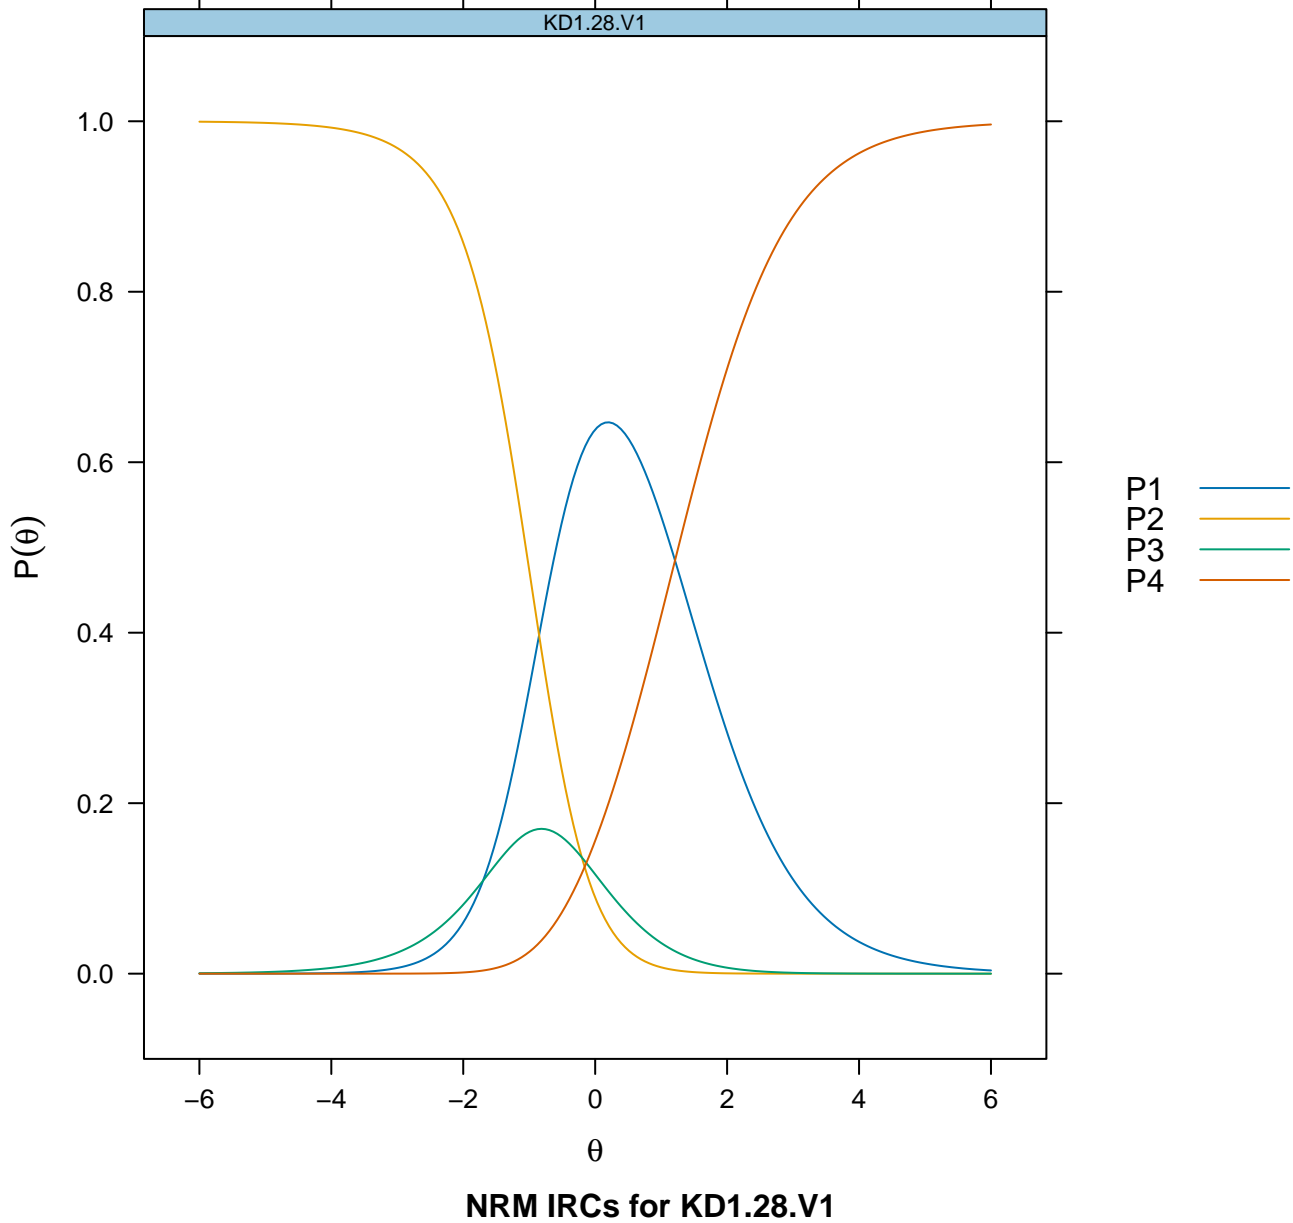

Item Probability Functions