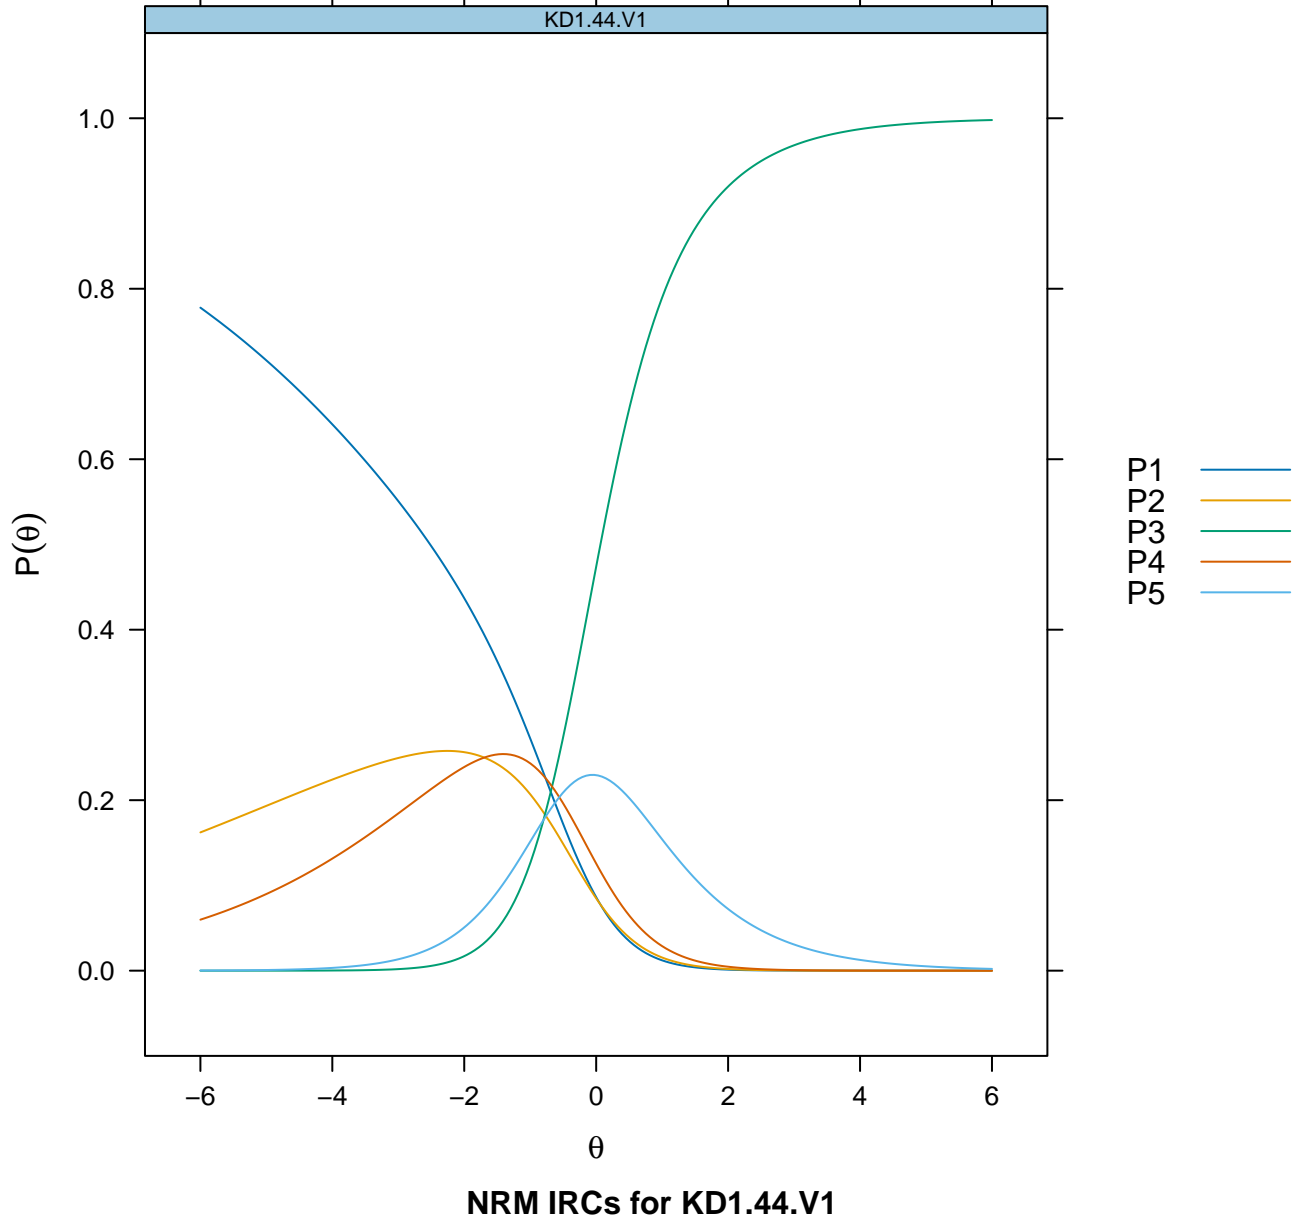

Item Probability Functions