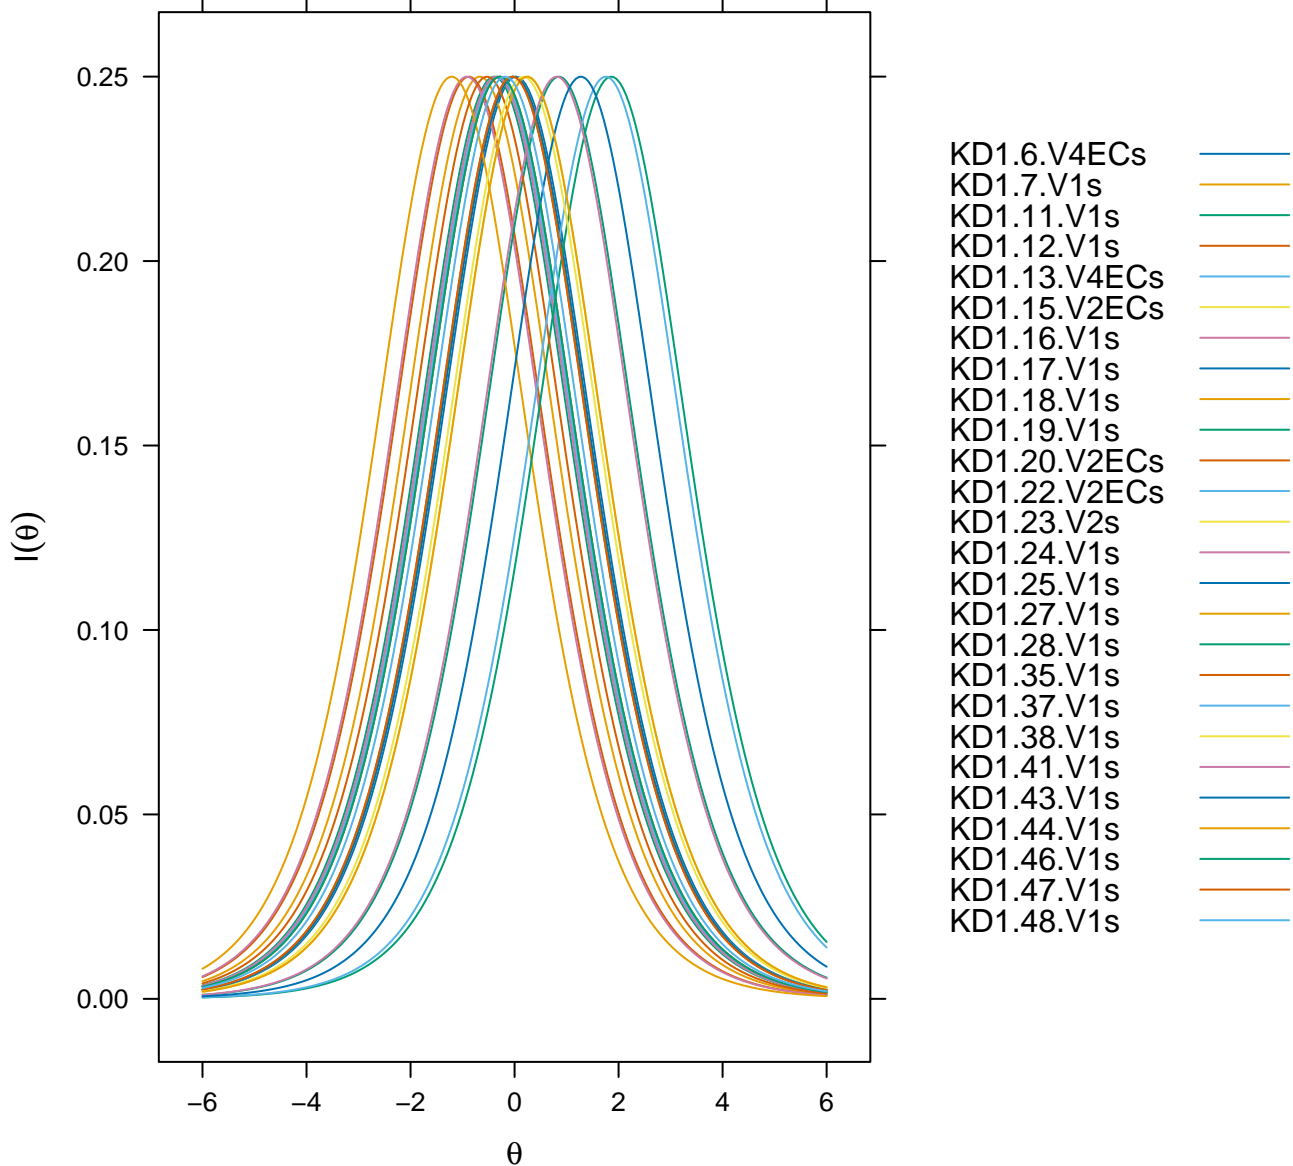

Item Information