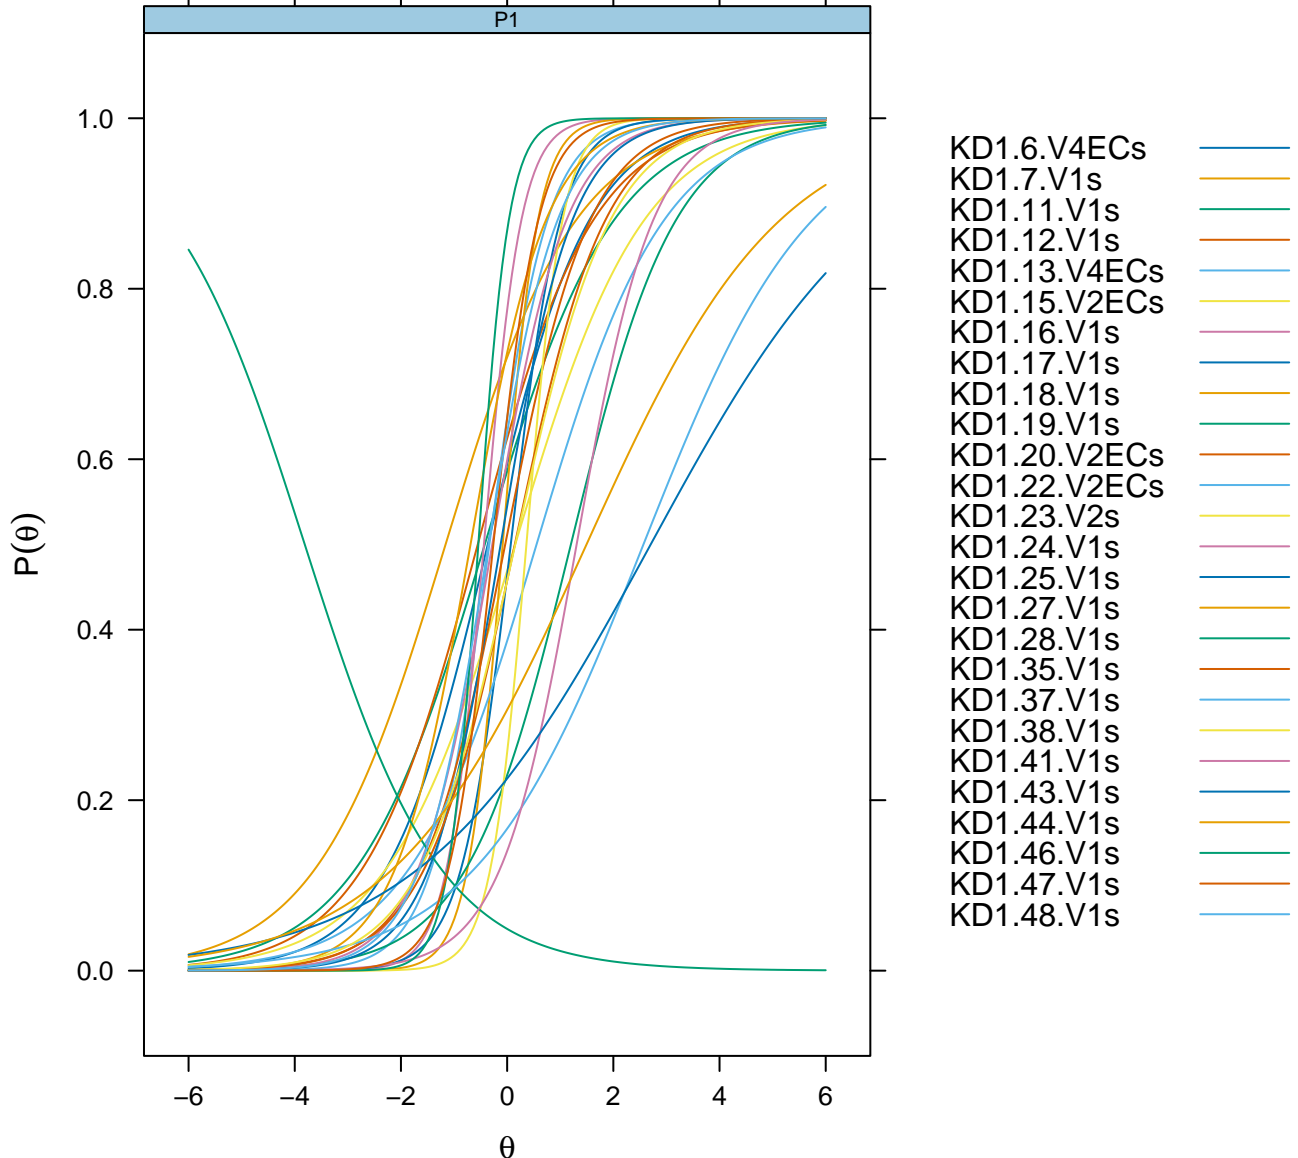

Expected Total Score

2PL IRT Model

Item Probability Functions

2PL IRT Model With All Items

Item Probability Functions

P1

KD1.6.V4ECs

$P(\theta)$

θ

2PL IRT Model

Item Probability Functions

Item Probability Functions

Item Probability Functions

Item Probability Functions

Item Probability Functions

2PL IRT Model

Item Probability Functions

Item Probability Functions

Item Probability Functions

Item Probability Functions

Item Probability Functions

2PL IRT Model

Item Probability Functions

Item Probability Functions