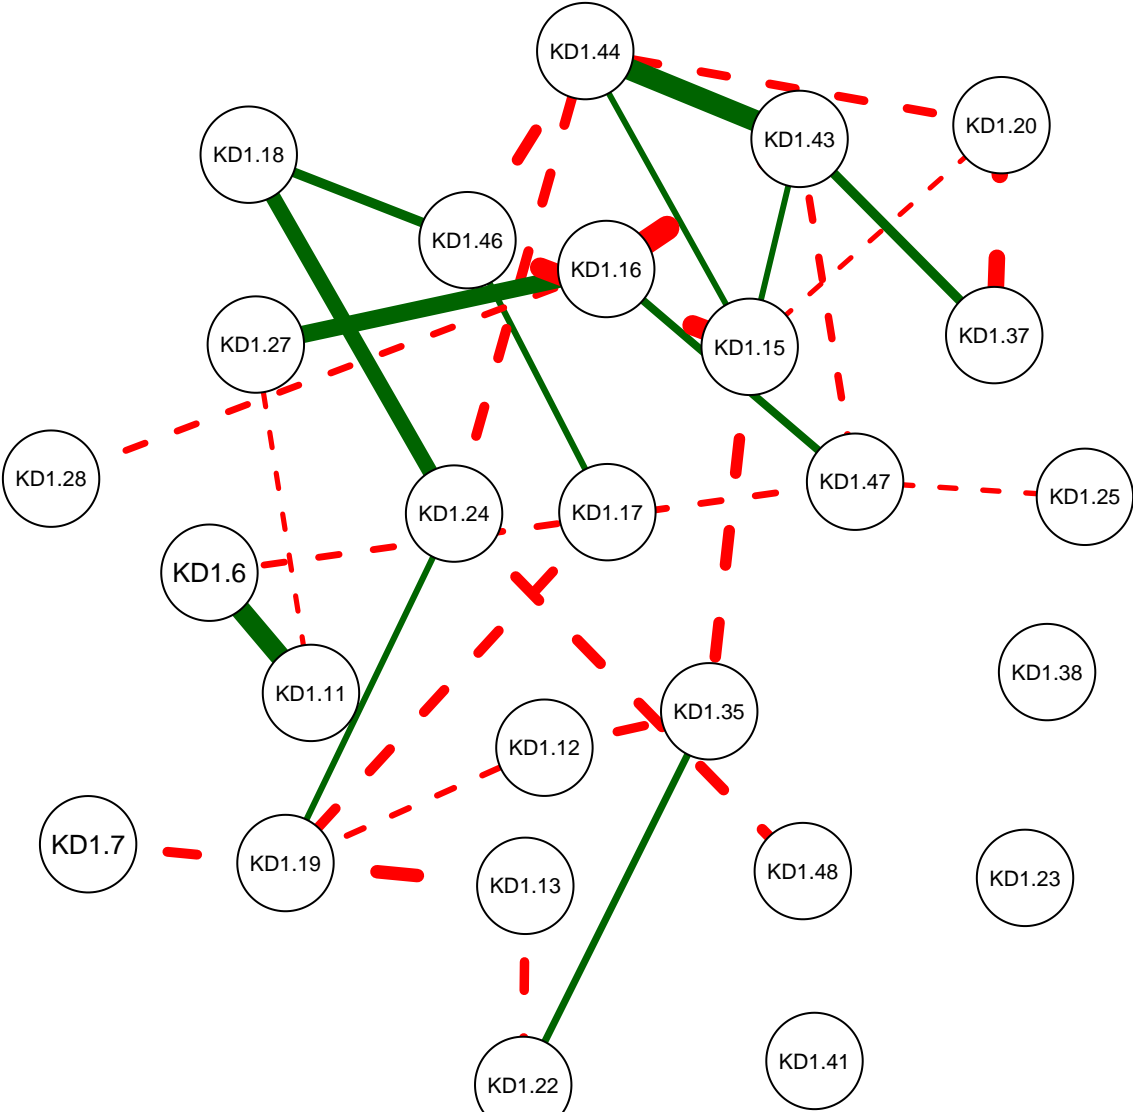

KD Partial Correlation Graph MSU 221

Cutoff: 0.18

Maximum: 0.37

KD Partial Correlation Graph MSU 221

Minimum: 0.05

Cutoff: 0.18

Maximum: 0.37

KD Partial Correlation Graph MSU 221

Minimum: 0.1

Cutoff: 0.18

Maximum: 0.37

KD Partial Correlation Graph MSU 221

Minimum: 0.15

Cutoff: 0.18

Maximum: 0.37

KD Partial Correlation Graph MSU 221

Minimum: 0.2

Cutoff: 0.18

Maximum: 0.37