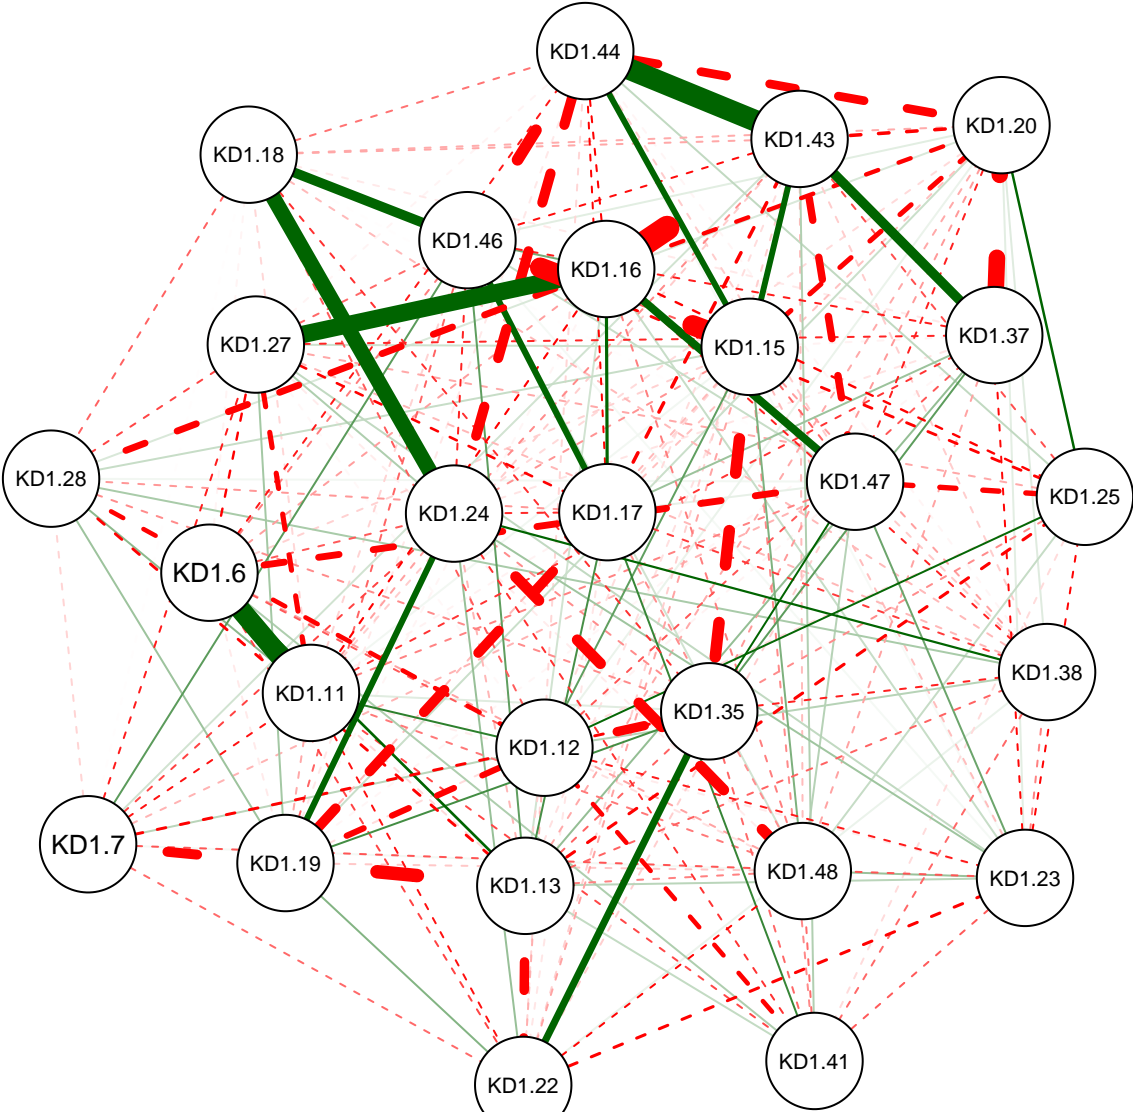

KD Partial Correlation Graph MSU 221

Cutoff: 0.18

Maximum: 0.37

KD Partial Correlation Graph MSU 221

Minimum: 0.05

Cutoff: 0.18

Maximum: 0.37

KD Partial Correlation Graph MSU 221

Minimum: 0.1

Cutoff: 0.18

Maximum: 0.37

KD Partial Correlation Graph MSU 221

Minimum: 0.15

Cutoff: 0.18

Maximum: 0.37

KD Partial Correlation Graph MSU 221

Minimum: 0.2

Cutoff: 0.18

Maximum: 0.37