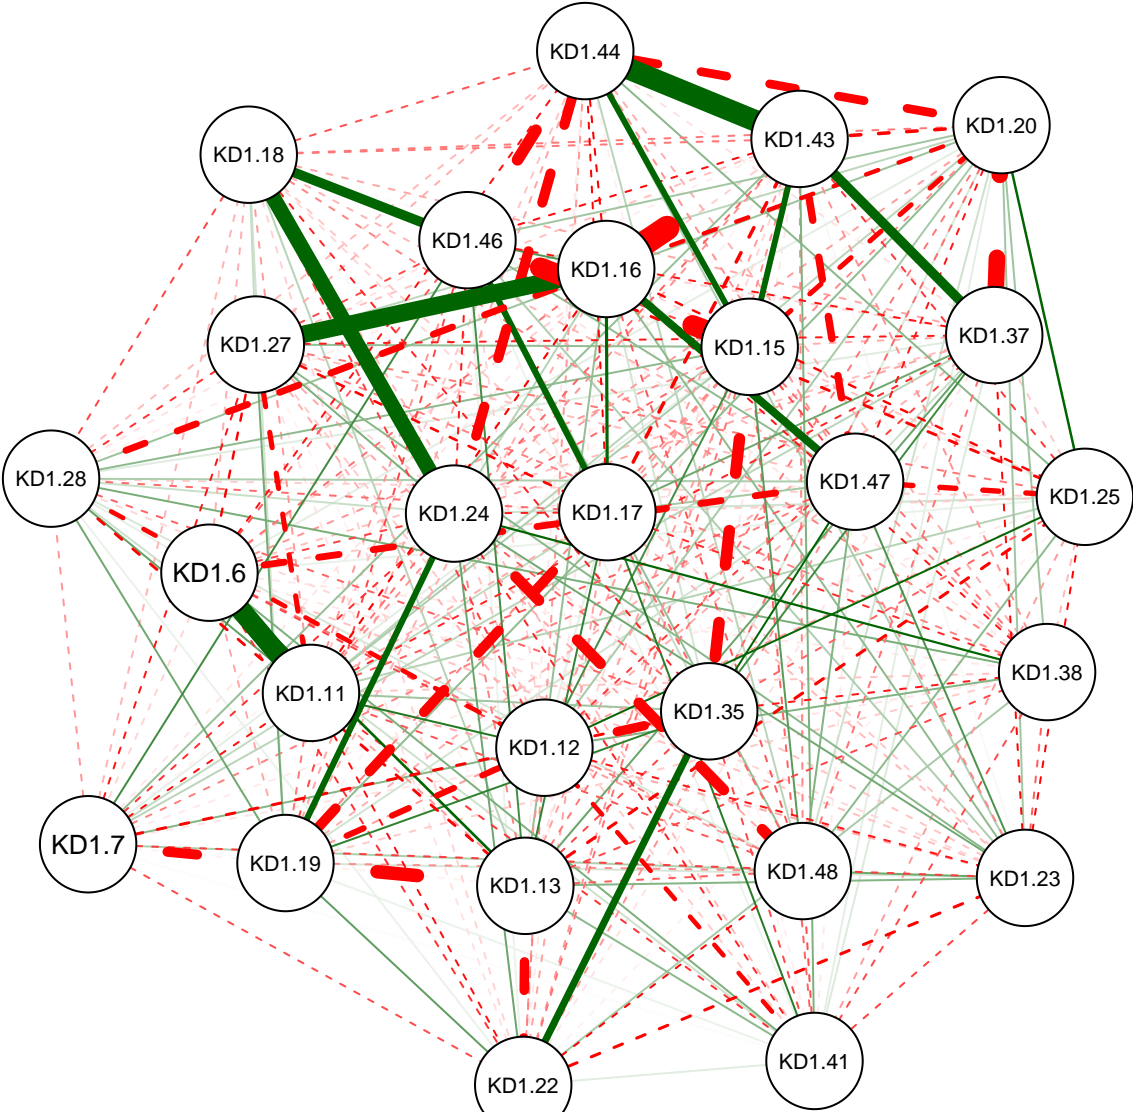

KD Partial Correlation Graph MSU 221

Cutoff: 0.18

Maximum: 0.37

KD Partial Correlation Graph MSU 221

Minimum: 0.05

Cutoff: 0.18

Maximum: 0.37

KD Partial Correlation Graph MSU 221

Minimum: 0.1

Cutoff: 0.18

Maximum: 0.37

KD Partial Correlation Graph MSU 221

Minimum: 0.15

Cutoff: 0.18

Maximum: 0.37

KD Partial Correlation Graph MSU 221

Minimum: 0.2

Cutoff: 0.18

Maximum: 0.37