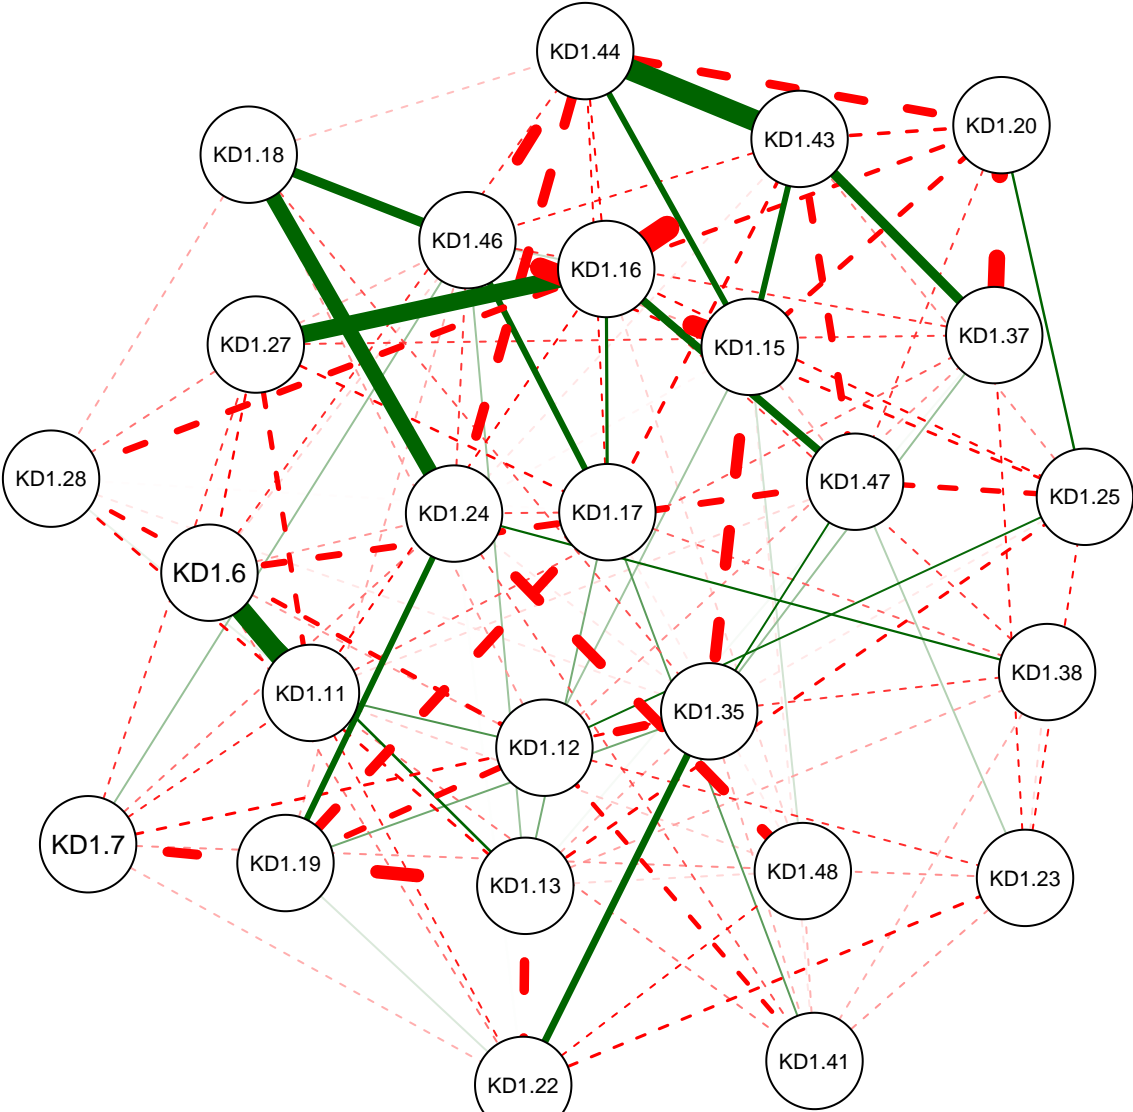

KD Partial Correlation Graph MSU 221

Cutoff: 0.18

Maximum: 0.37

KD Partial Correlation Graph MSU 221

Minimum: 0.05

Cutoff: 0.18

Maximum: 0.37

KD Partial Correlation Graph MSU 221

Minimum: 0.1

Cutoff: 0.18

Maximum: 0.37

KD Partial Correlation Graph MSU 221

Minimum: 0.15

Cutoff: 0.18

Maximum: 0.37

KD Partial Correlation Graph MSU 221

Minimum: 0.2

Cutoff: 0.18

Maximum: 0.37