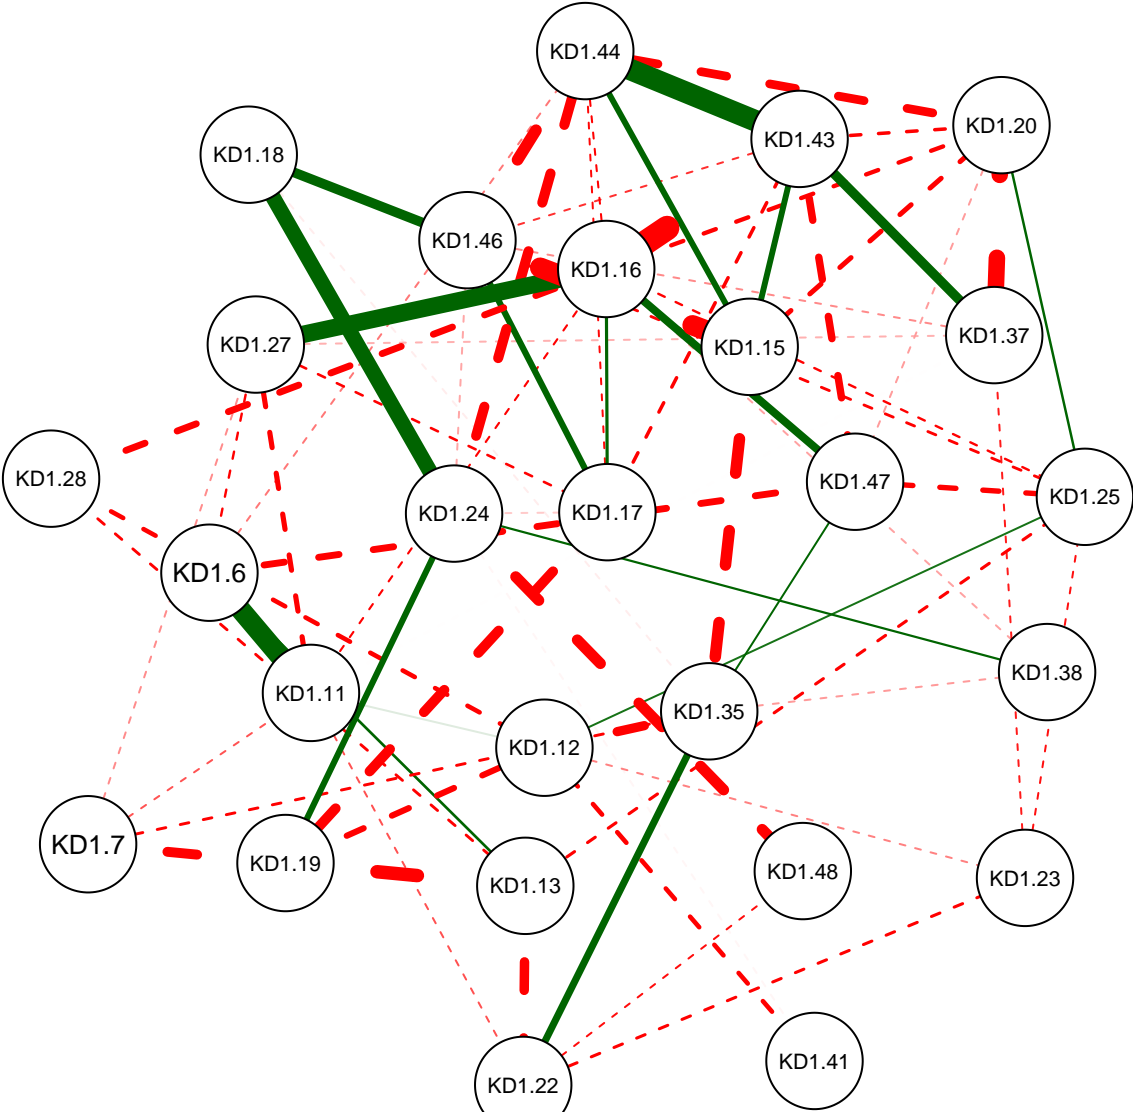

KD Partial Correlation Graph MSU 221

Cutoff: 0.18

Maximum: 0.37

KD Partial Correlation Graph MSU 221

Minimum: 0.05

Cutoff: 0.18

Maximum: 0.37

KD Partial Correlation Graph MSU 221

Minimum: 0.1

Cutoff: 0.18

Maximum: 0.37

KD Partial Correlation Graph MSU 221

Minimum: 0.15

Cutoff: 0.18

Maximum: 0.37

KD Partial Correlation Graph MSU 221

Minimum: 0.2

Cutoff: 0.18

Maximum: 0.37