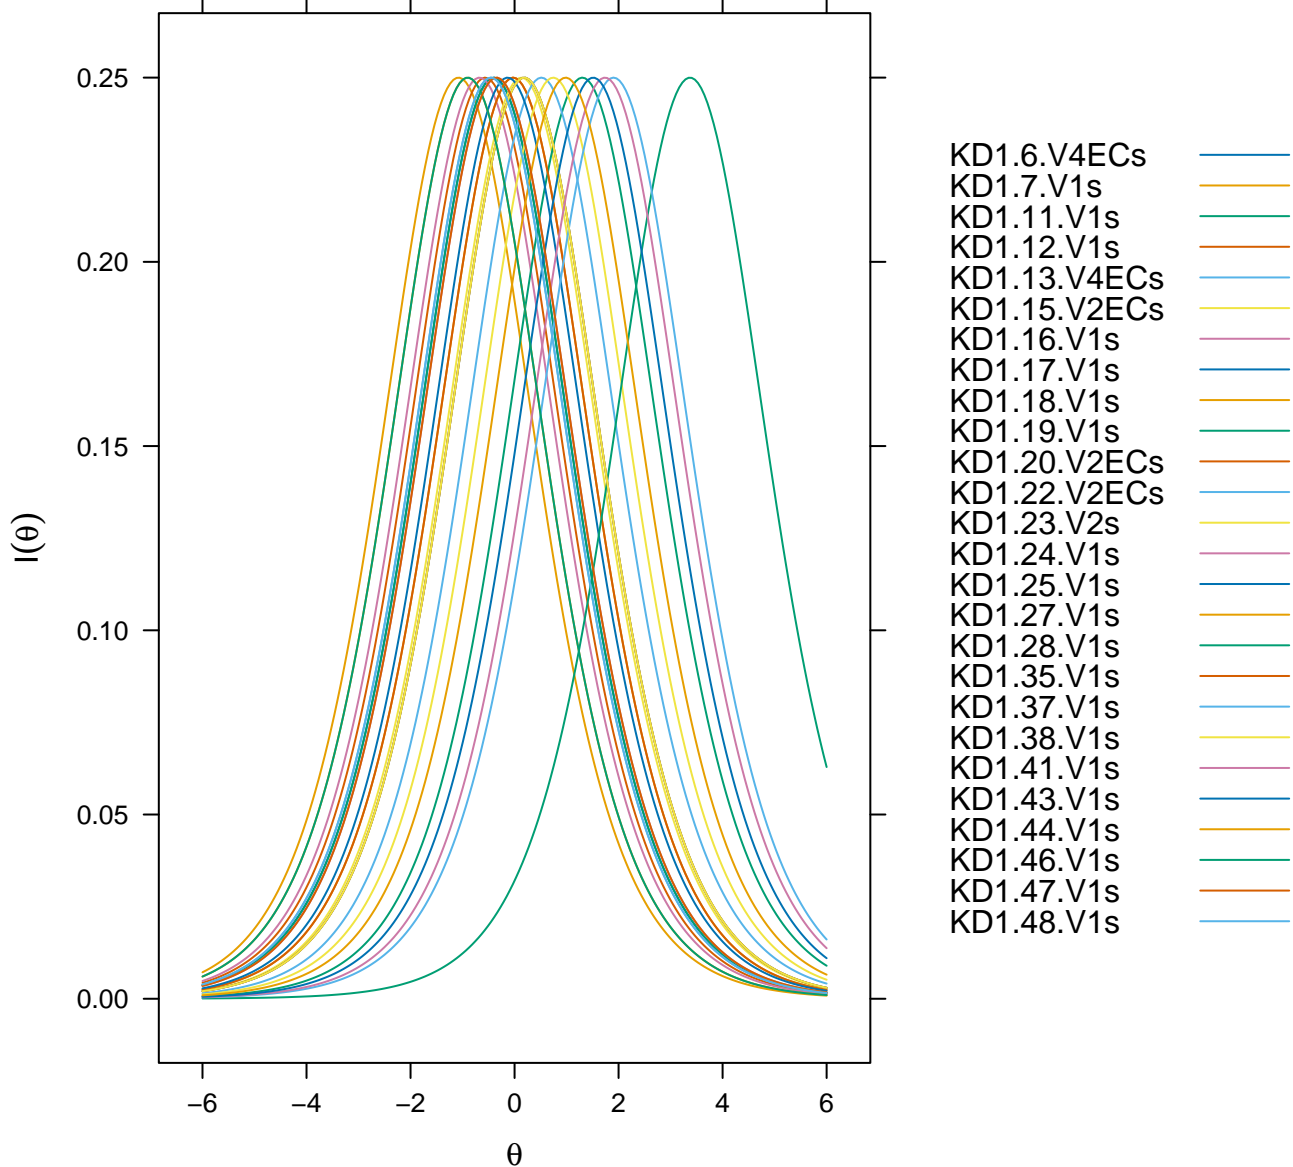

Item Probability Functions

Item Probability Functions

Item Probability Functions

KD1.48.V1s

Rasch IRT Model

Item Information

Rasch IRT Model With All Items

Item Information