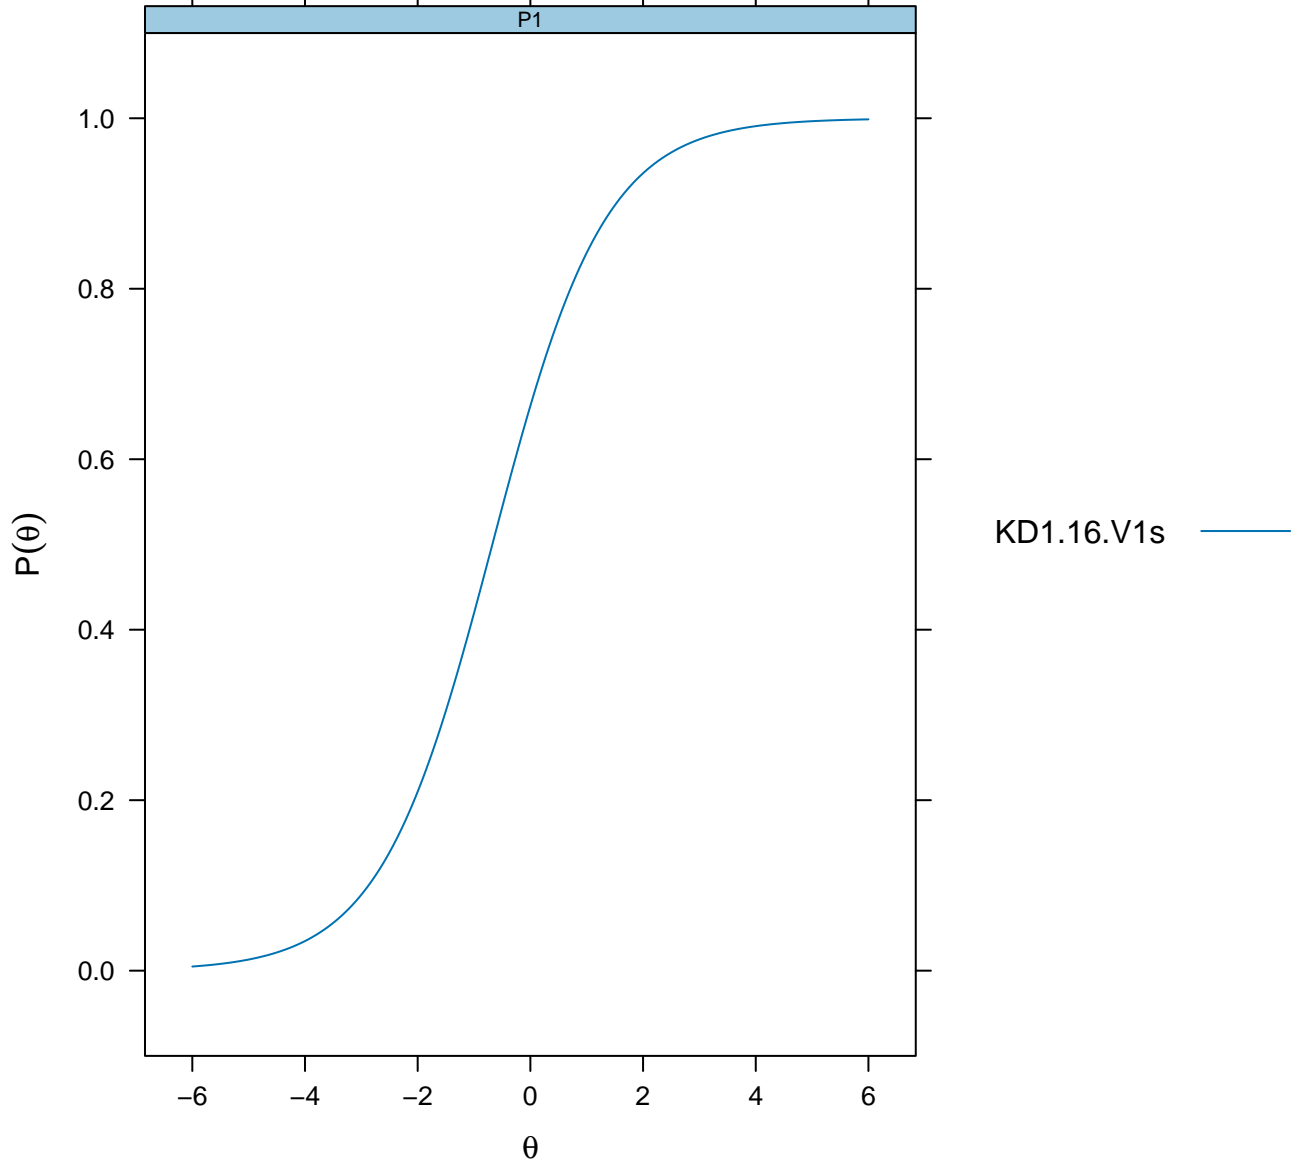

Item Probability Functions