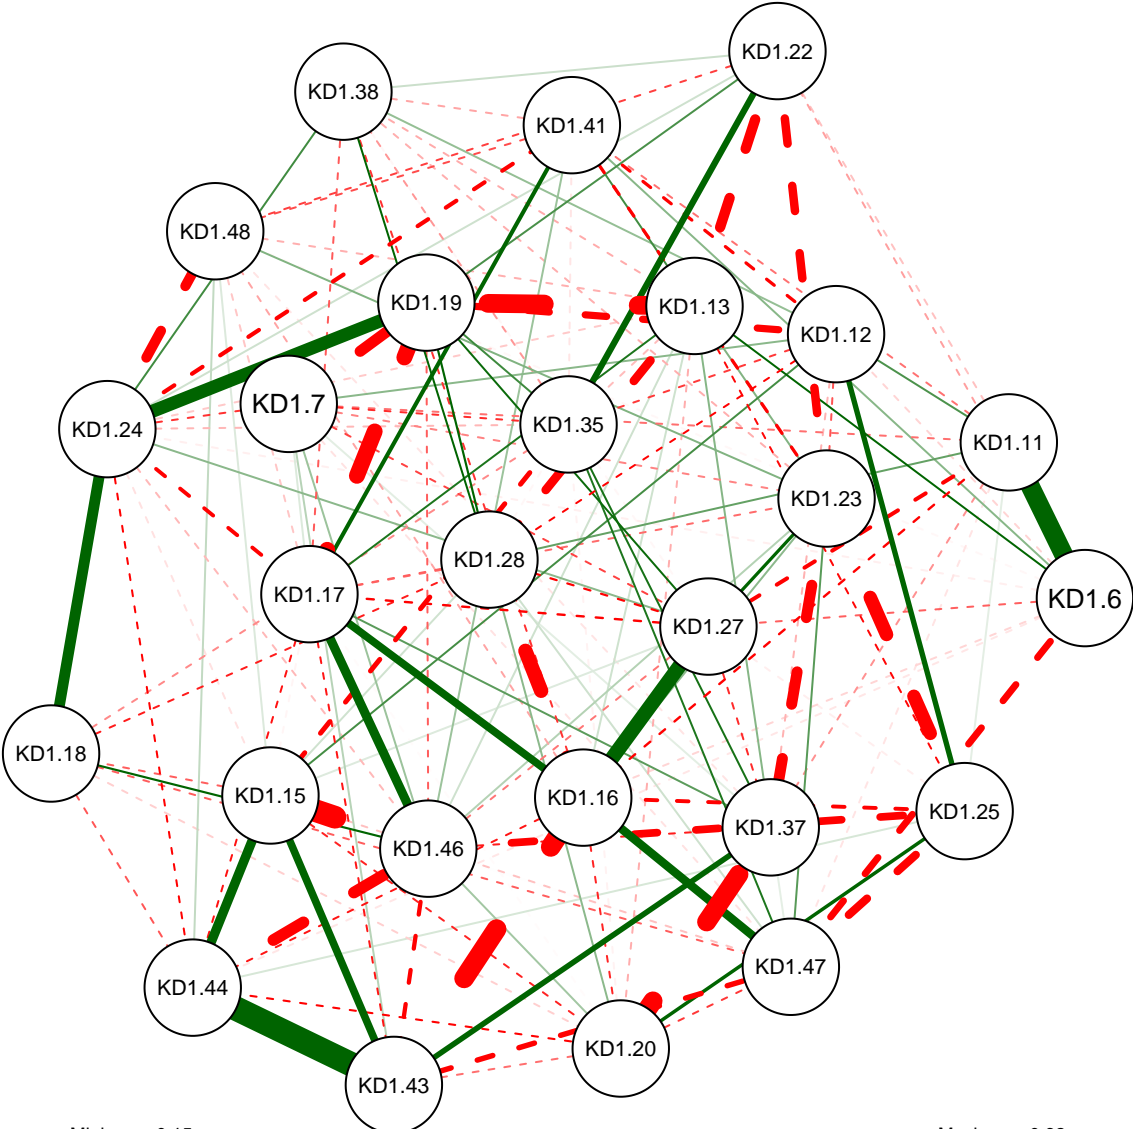

KD Partial Correlation Graph MSU 221

Cutoff: 0.32

Maximum: 0.62

KD Partial Correlation Graph MSU 221

KD Partial Correlation Graph MSU 221

Minimum: 0.1

Cutoff: 0.32

Maximum: 0.62

KD Partial Correlation Graph MSU 221

Minimum: 0.15

Cutoff: 0.32

Maximum: 0.62

KD Partial Correlation Graph MSU 221

Minimum: 0.2

Cutoff: 0.32

Maximum: 0.62