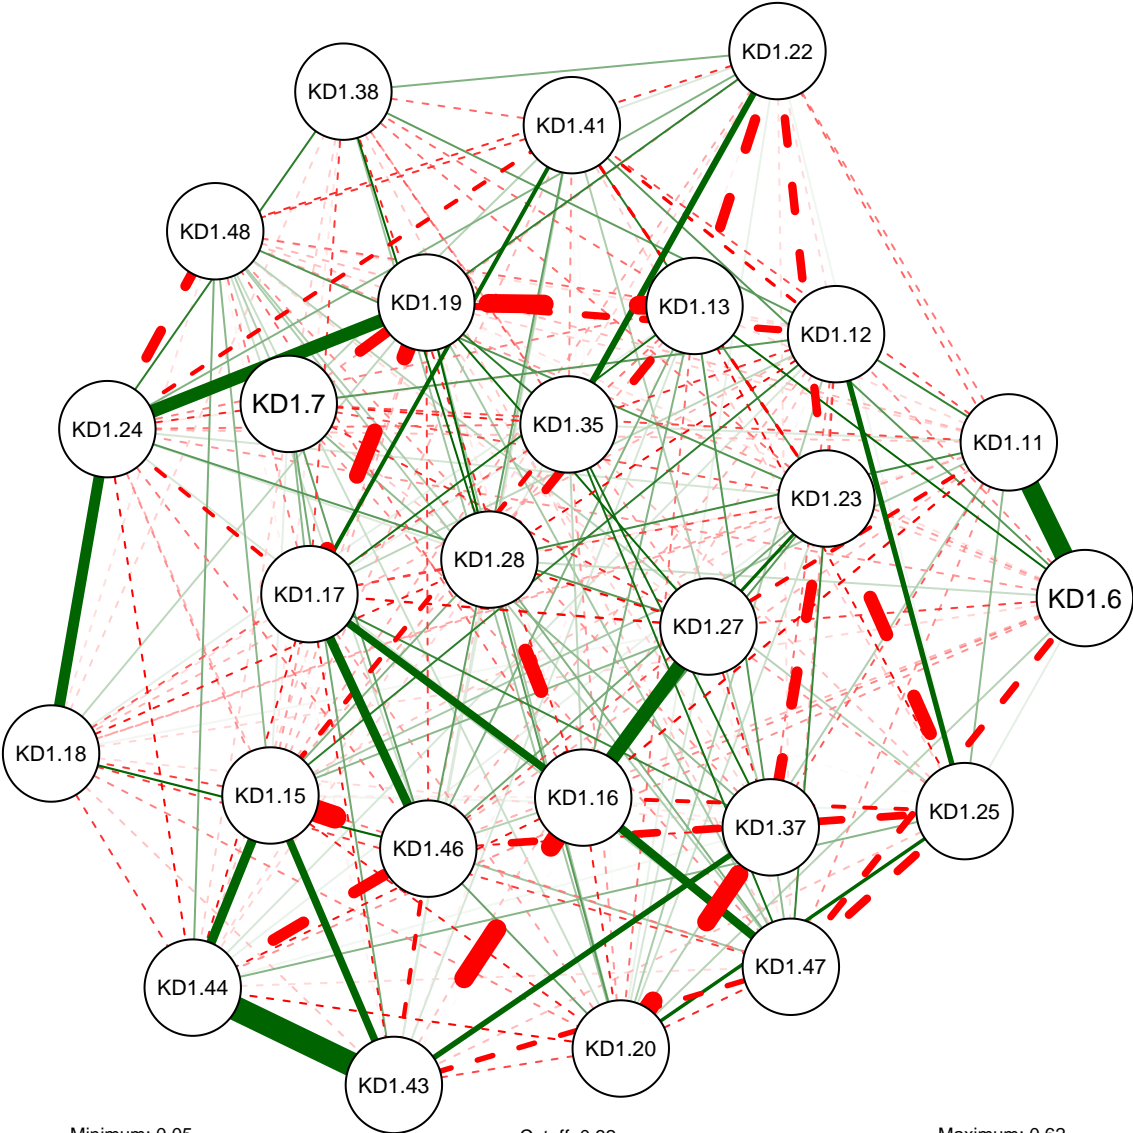

KD Partial Correlation Graph MSU 221

Cutoff: 0.32

Maximum: 0.62

KD Partial Correlation Graph MSU 221

KD Partial Correlation Graph MSU 221

Minimum: 0.1

Cutoff: 0.32

Maximum: 0.62

KD Partial Correlation Graph MSU 221

Minimum: 0.15

Cutoff: 0.32

Maximum: 0.62

KD Partial Correlation Graph MSU 221

Minimum: 0.2

Cutoff: 0.32

Maximum: 0.62