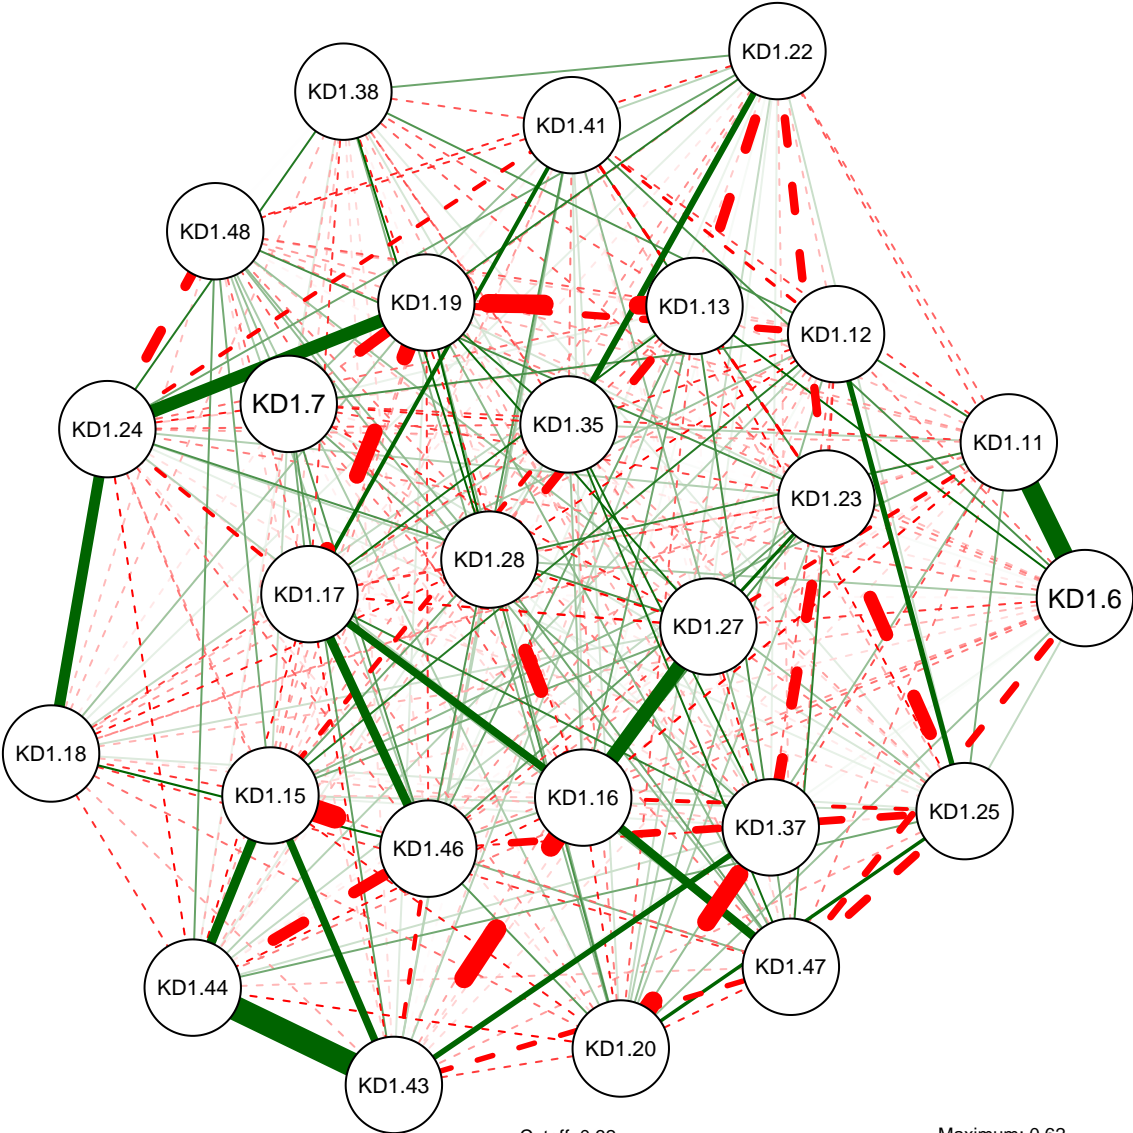

KD Partial Correlation Graph MSU 221

Cutoff: 0.32

Maximum: 0.62

KD Partial Correlation Graph MSU 221

KD Partial Correlation Graph MSU 221

Minimum: 0.1

Cutoff: 0.32

Maximum: 0.62

KD Partial Correlation Graph MSU 221

Minimum: 0.15

Cutoff: 0.32

Maximum: 0.62

KD Partial Correlation Graph MSU 221

Minimum: 0.2

Cutoff: 0.32

Maximum: 0.62