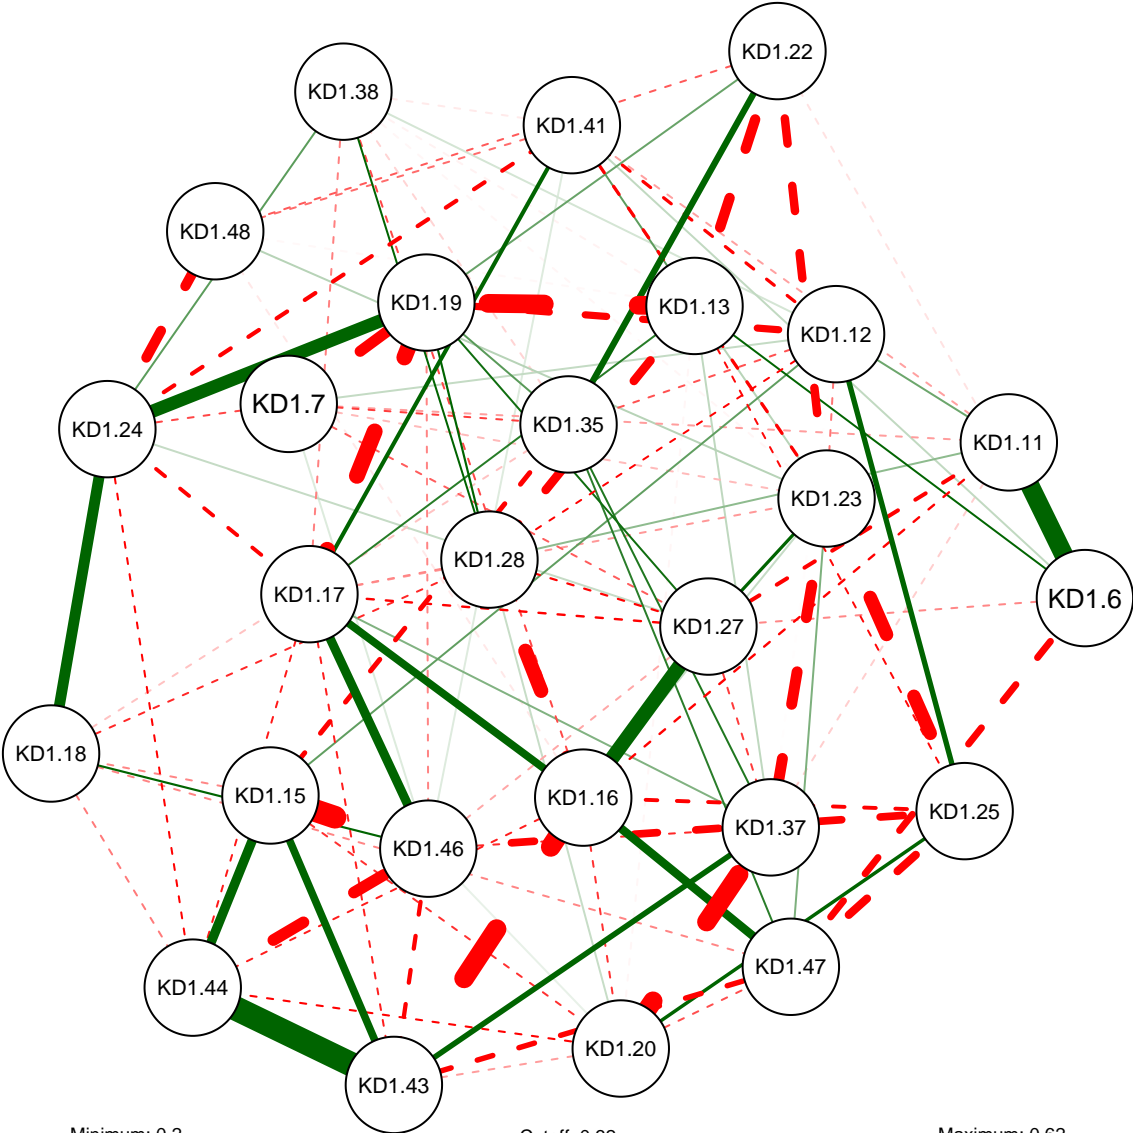

KD Partial Correlation Graph MSU 221

Cutoff: 0.32

Maximum: 0.62

KD Partial Correlation Graph MSU 221

KD Partial Correlation Graph MSU 221

Minimum: 0.1

Cutoff: 0.32

Maximum: 0.62

KD Partial Correlation Graph MSU 221

Minimum: 0.15

Cutoff: 0.32

Maximum: 0.62

KD Partial Correlation Graph MSU 221

Minimum: 0.2

Cutoff: 0.32

Maximum: 0.62