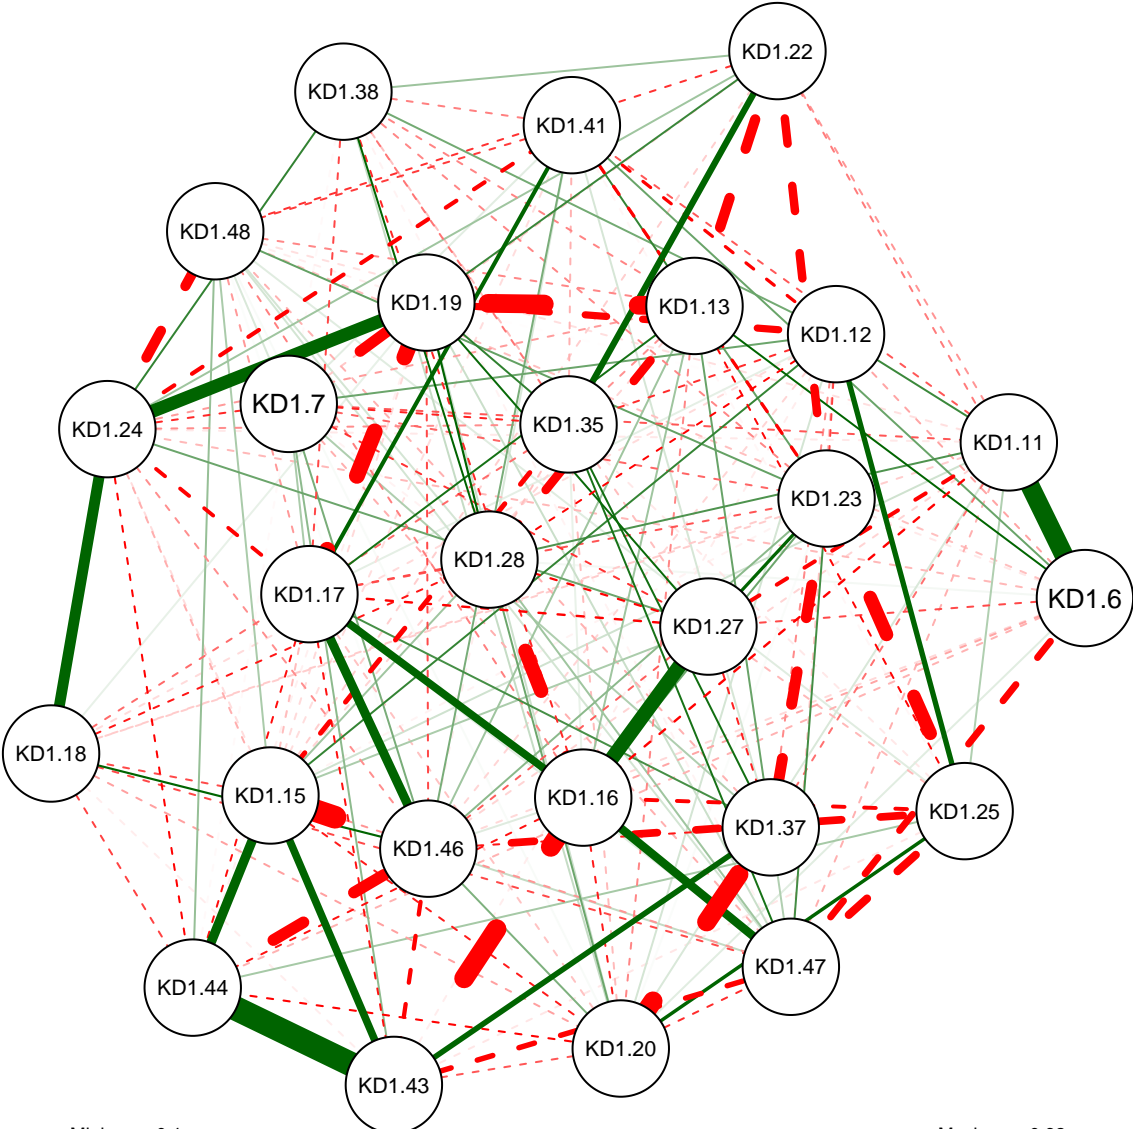

KD Partial Correlation Graph MSU 221

Cutoff: 0.32

Maximum: 0.62

KD Partial Correlation Graph MSU 221

KD Partial Correlation Graph MSU 221

Minimum: 0.1

Cutoff: 0.32

Maximum: 0.62

KD Partial Correlation Graph MSU 221

Minimum: 0.15

Cutoff: 0.32

Maximum: 0.62

KD Partial Correlation Graph MSU 221

Minimum: 0.2

Cutoff: 0.32

Maximum: 0.62