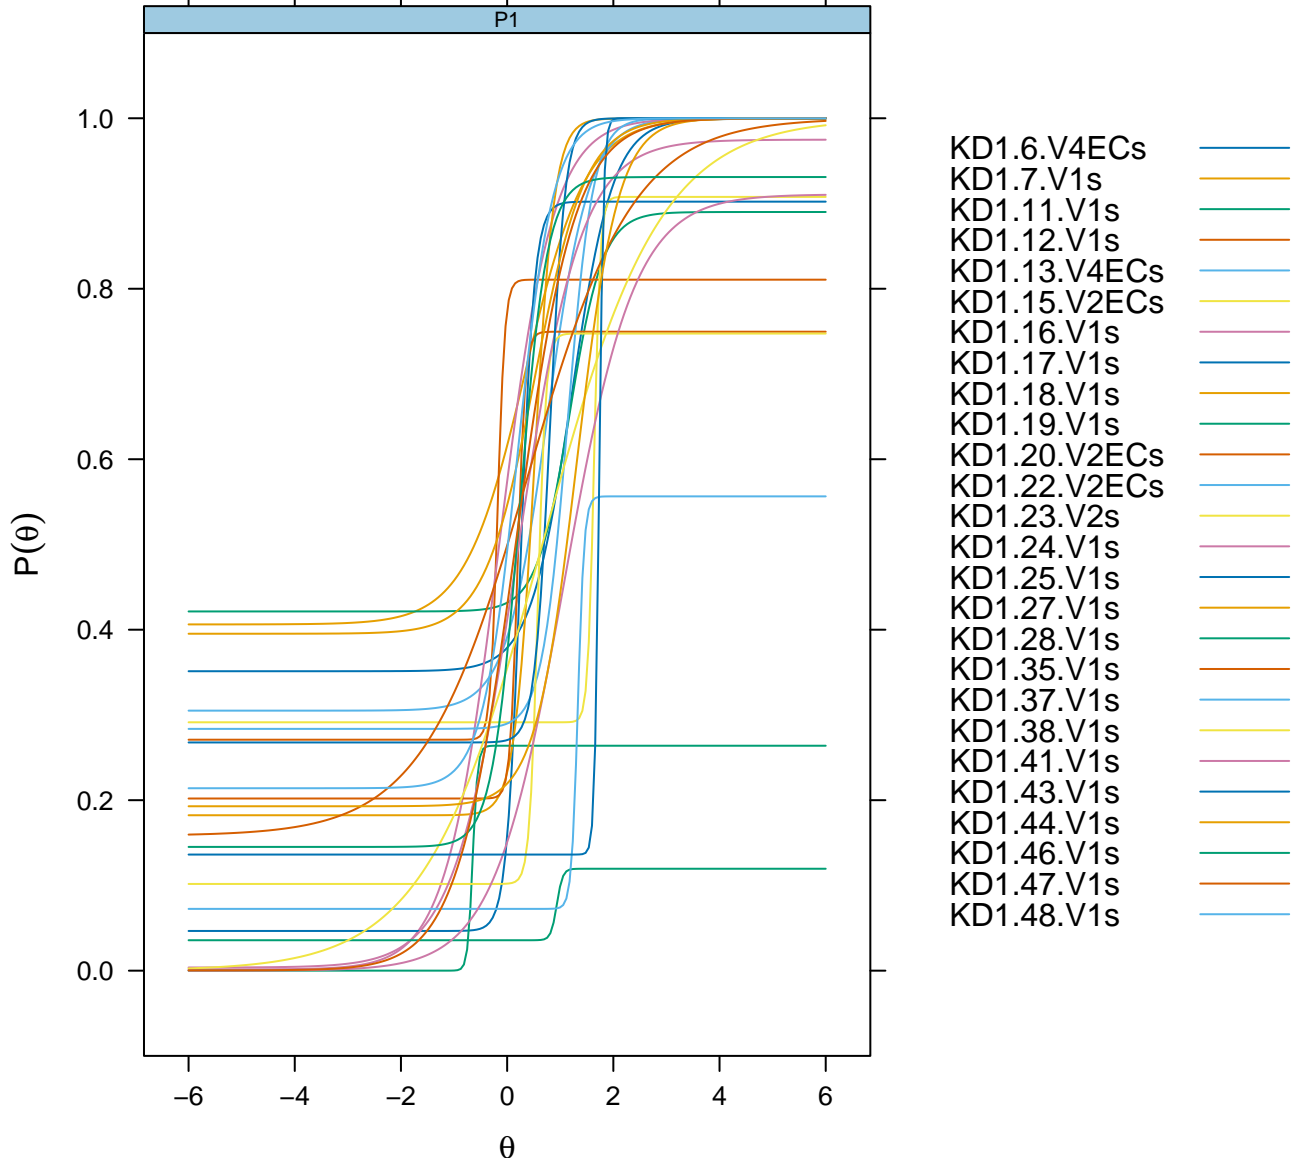

Expected Total Score

4PL IRT Model

Item Probability Functions

4PL IRT Model With All Items

Item Probability Functions

P1

KD1.6.V4ECs

4PL IRT Model

Item Probability Functions

Item Probability Functions

Item Probability Functions

Item Probability Functions

4PL IRT Model

Item Probability Functions

4PL IRT Model

Item Probability Functions

Item Probability Functions

Item Probability Functions

Item Probability Functions

Item Probability Functions

Item Probability Functions

4PL IRT Model

Item Probability Functions

Item Probability Functions