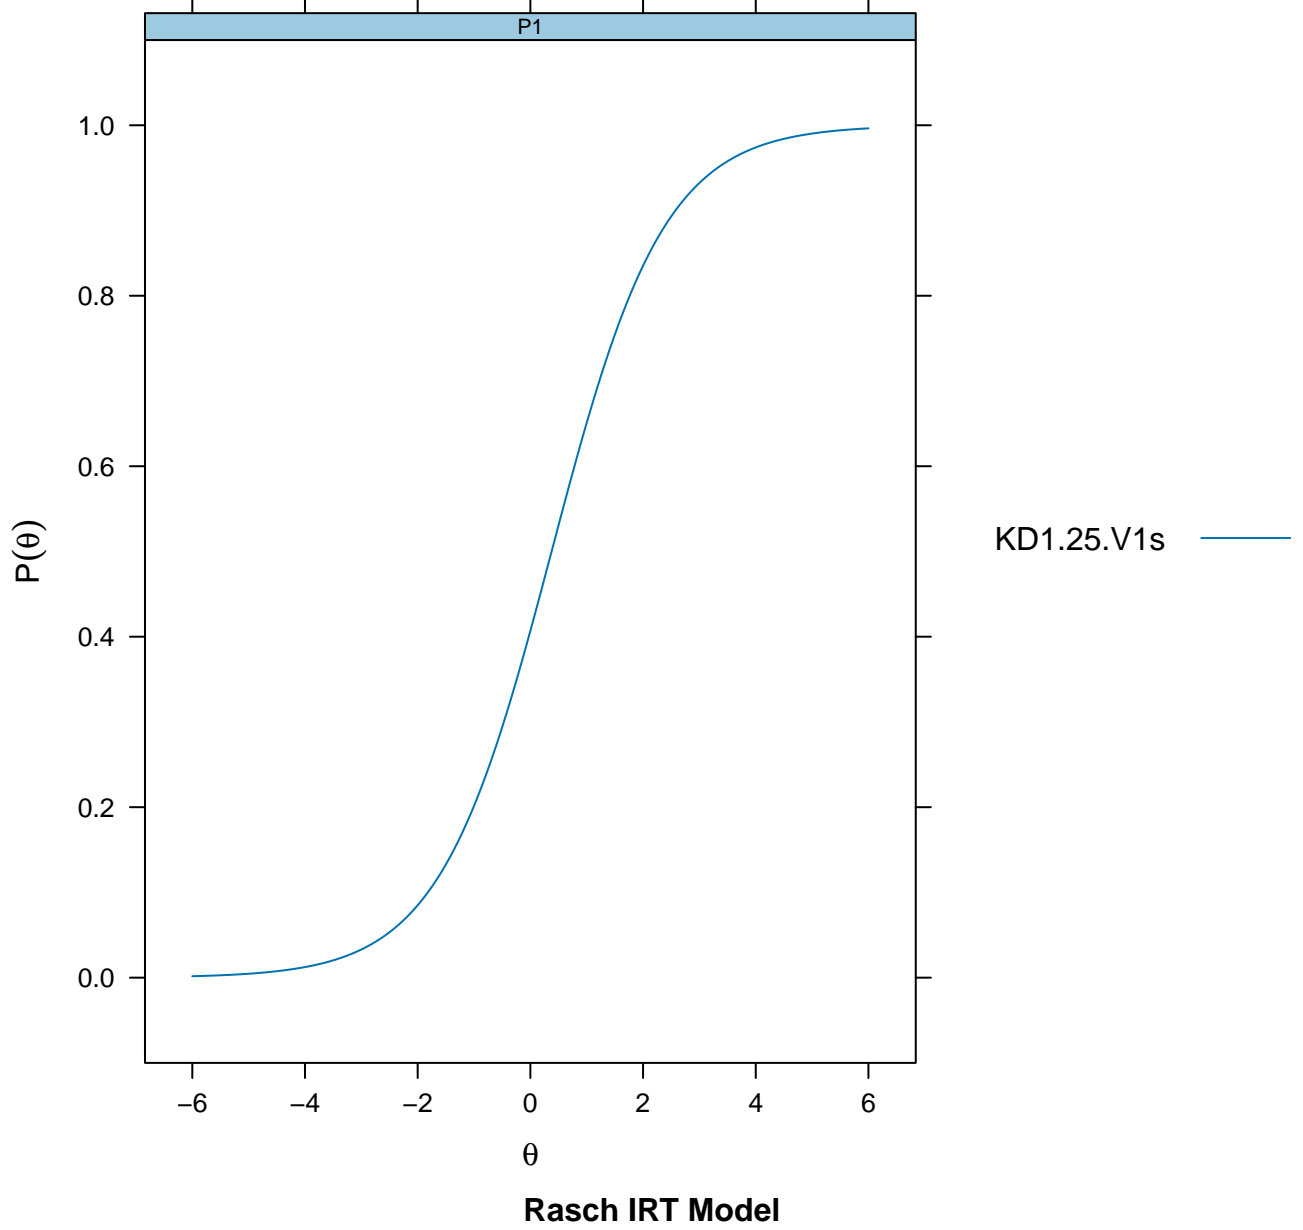

Item Probability Functions