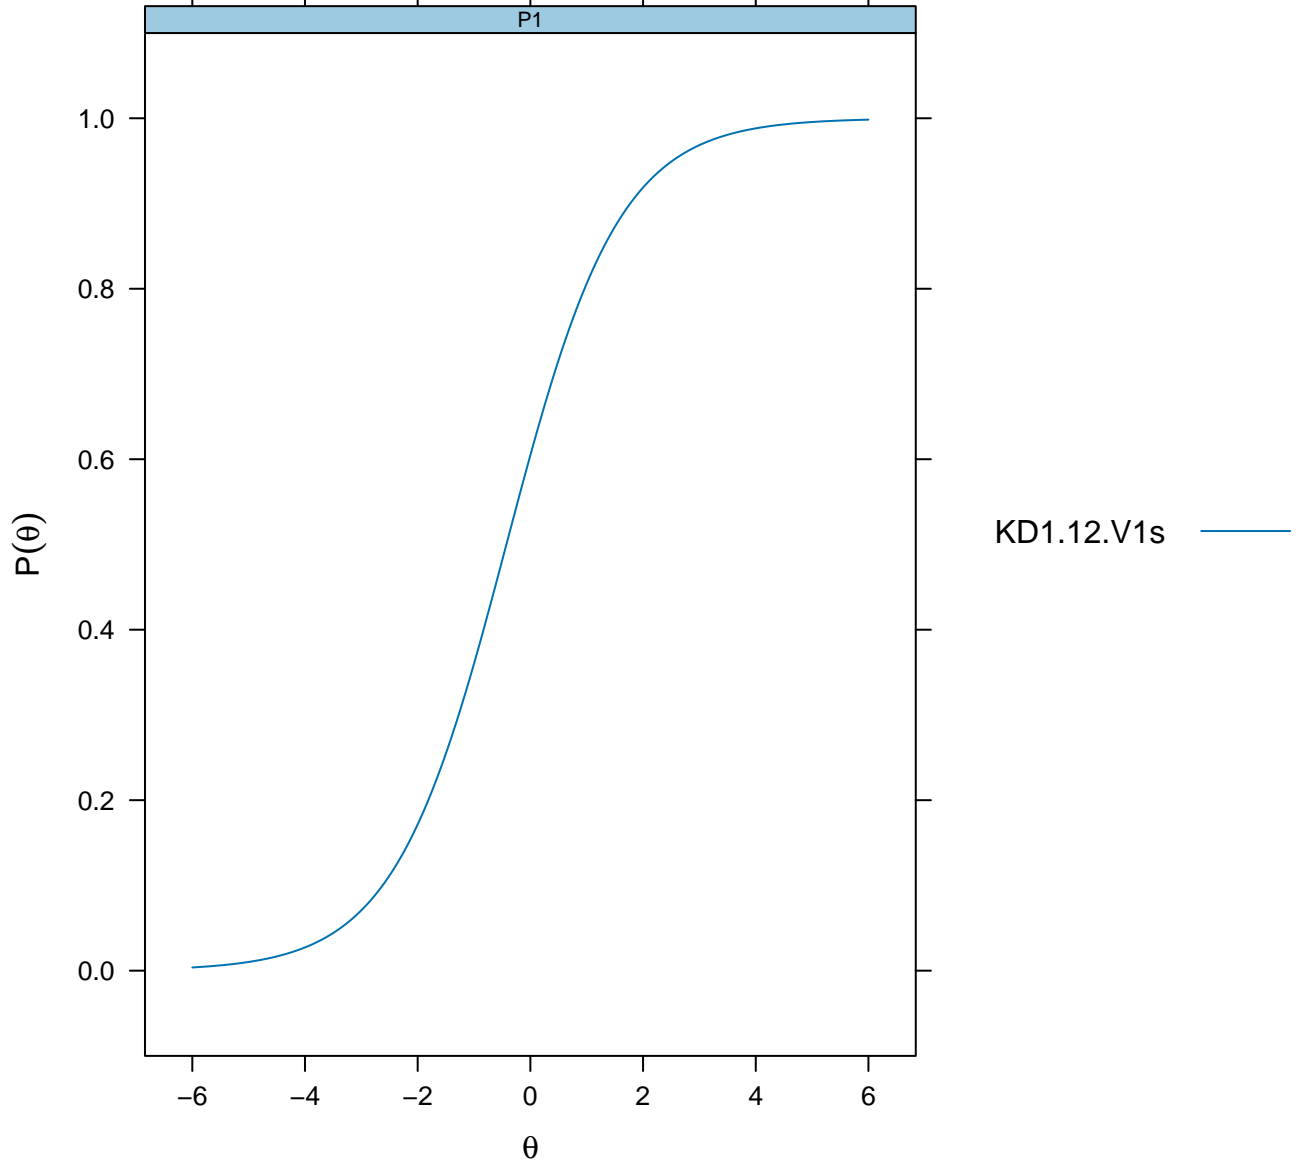

Item Probability Functions