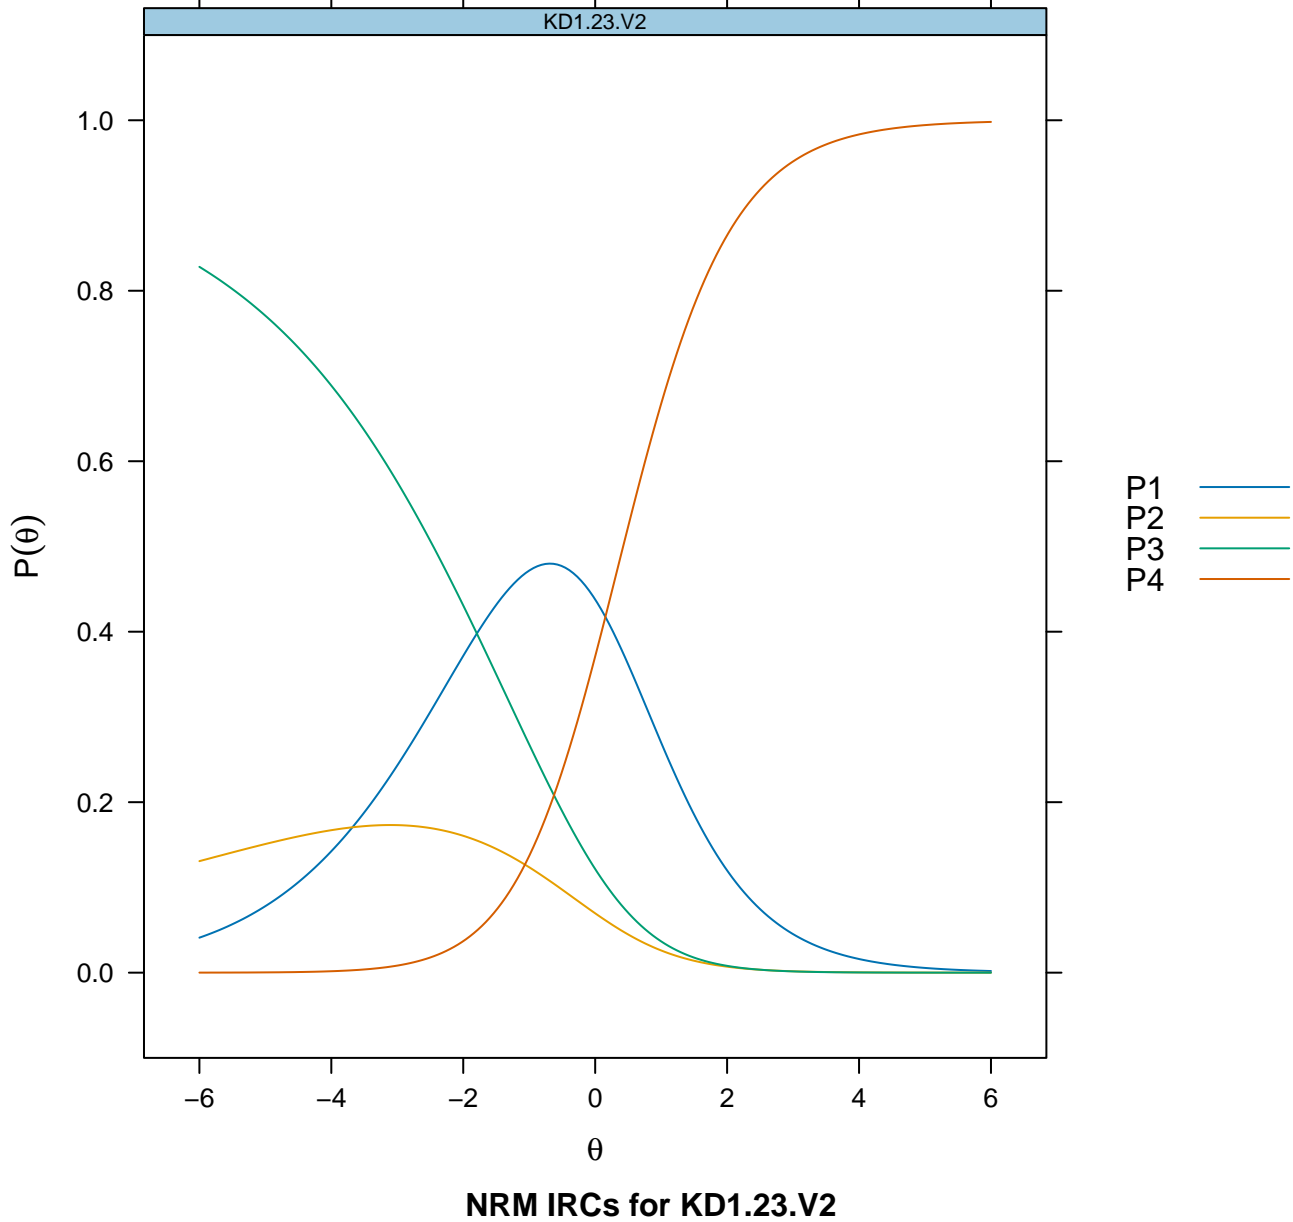

Item Probability Functions