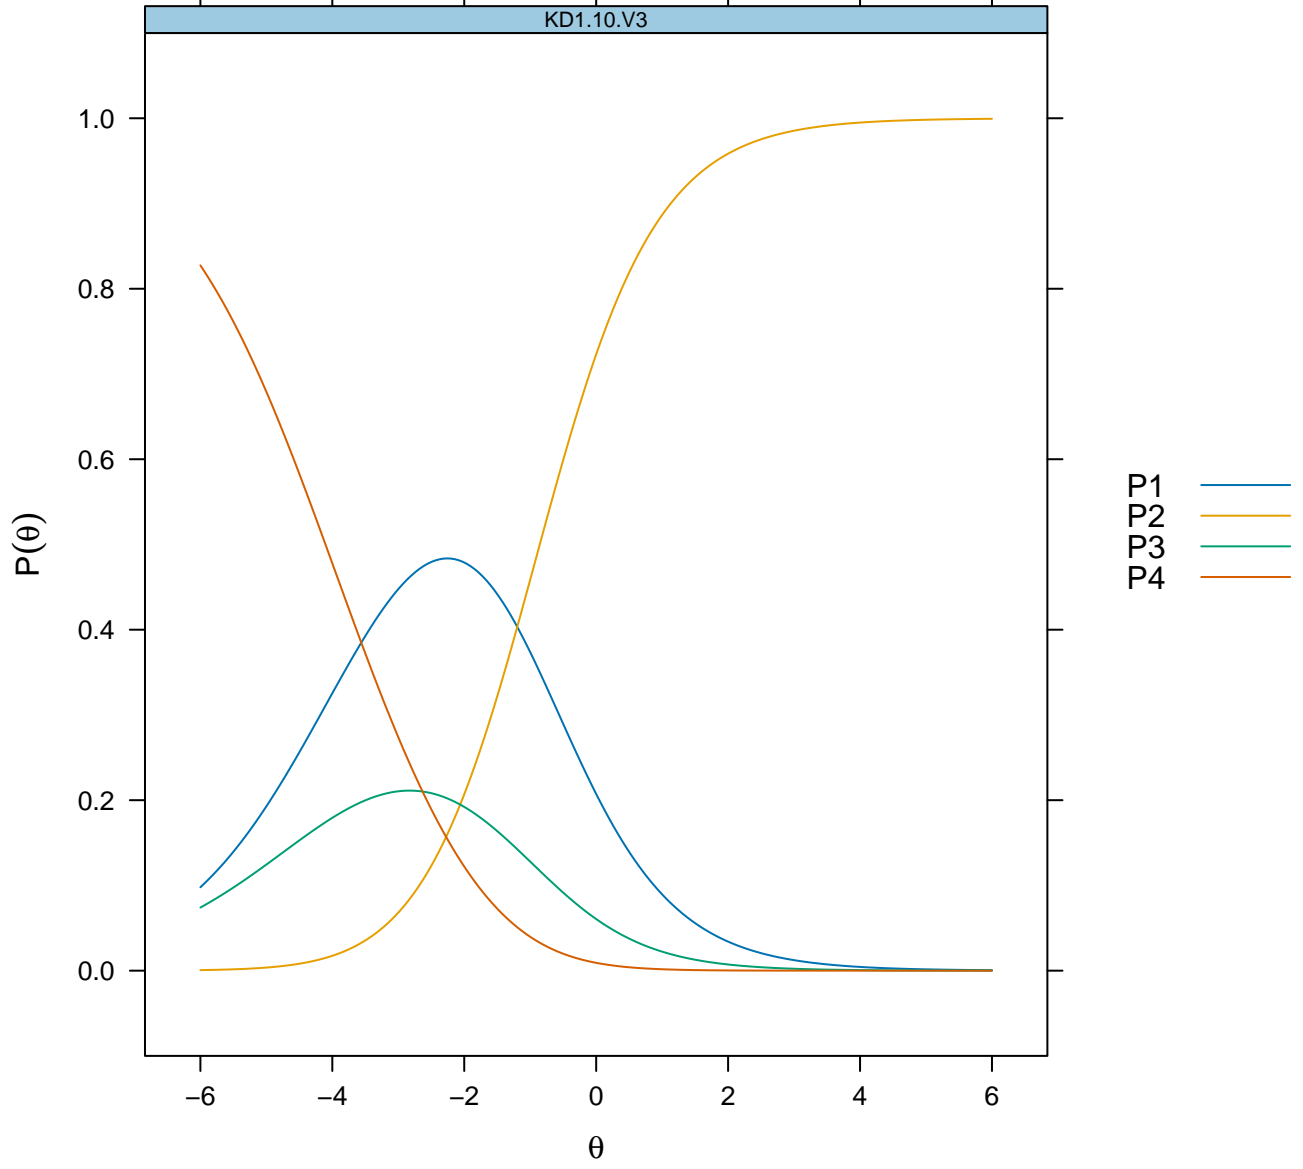

Item Probability Functions