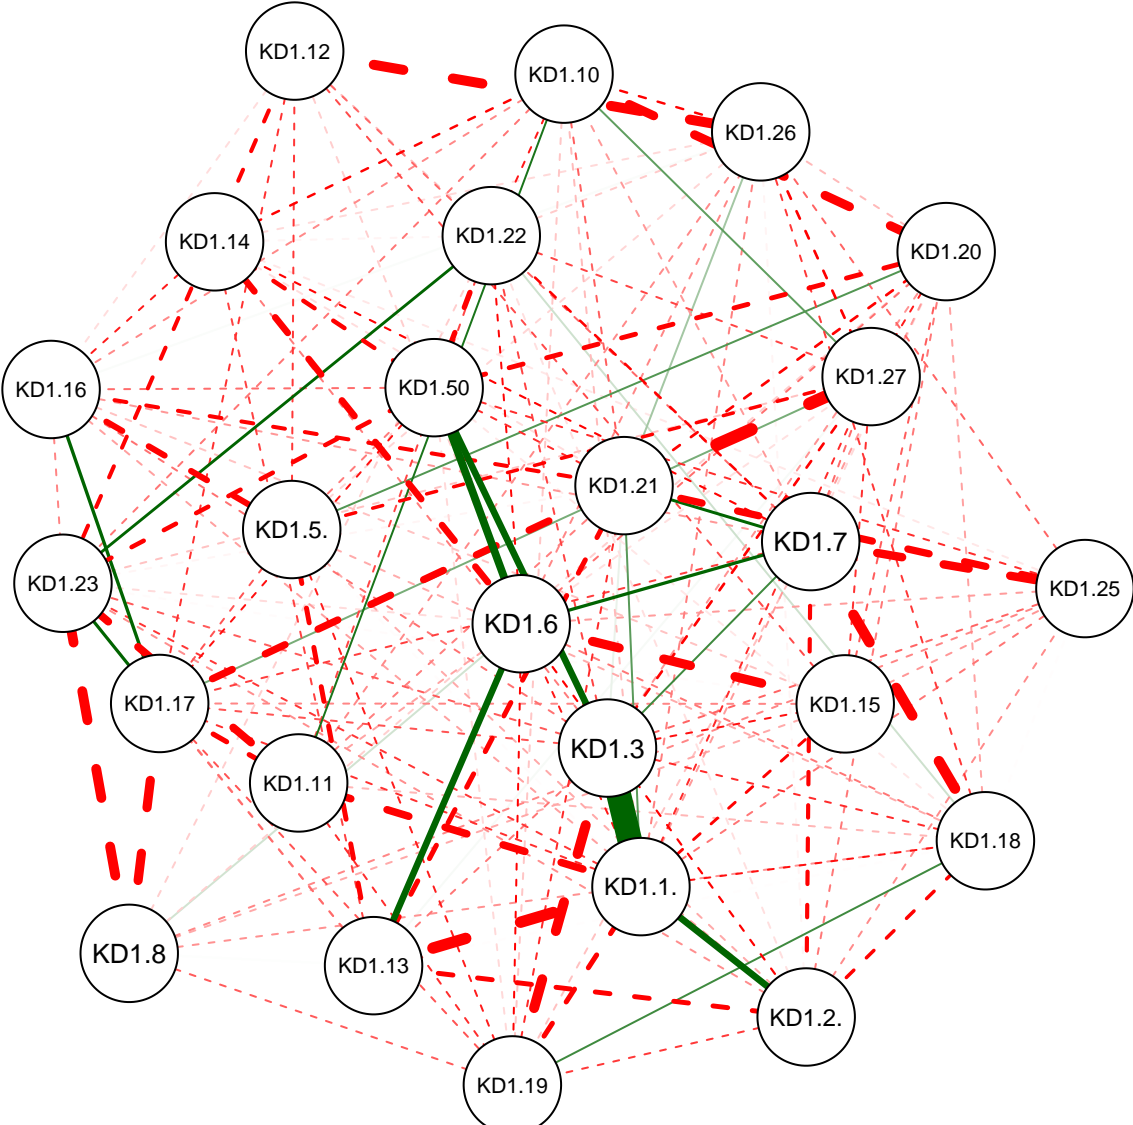

# KD Partial Correlation Graph OSU 1200

Cutoff: 0.1

Maximum: 0.27

# KD Partial Correlation Graph OSU 1200

Minimum: 0.05

Cutoff: 0.1

Maximum: 0.27

# KD Partial Correlation Graph OSU 1200

Minimum: 0.1

Cutoff: 0.1

Maximum: 0.27

# KD Partial Correlation Graph OSU 1200

Minimum: 0.15

Cutoff: 0.1

Maximum: 0.27