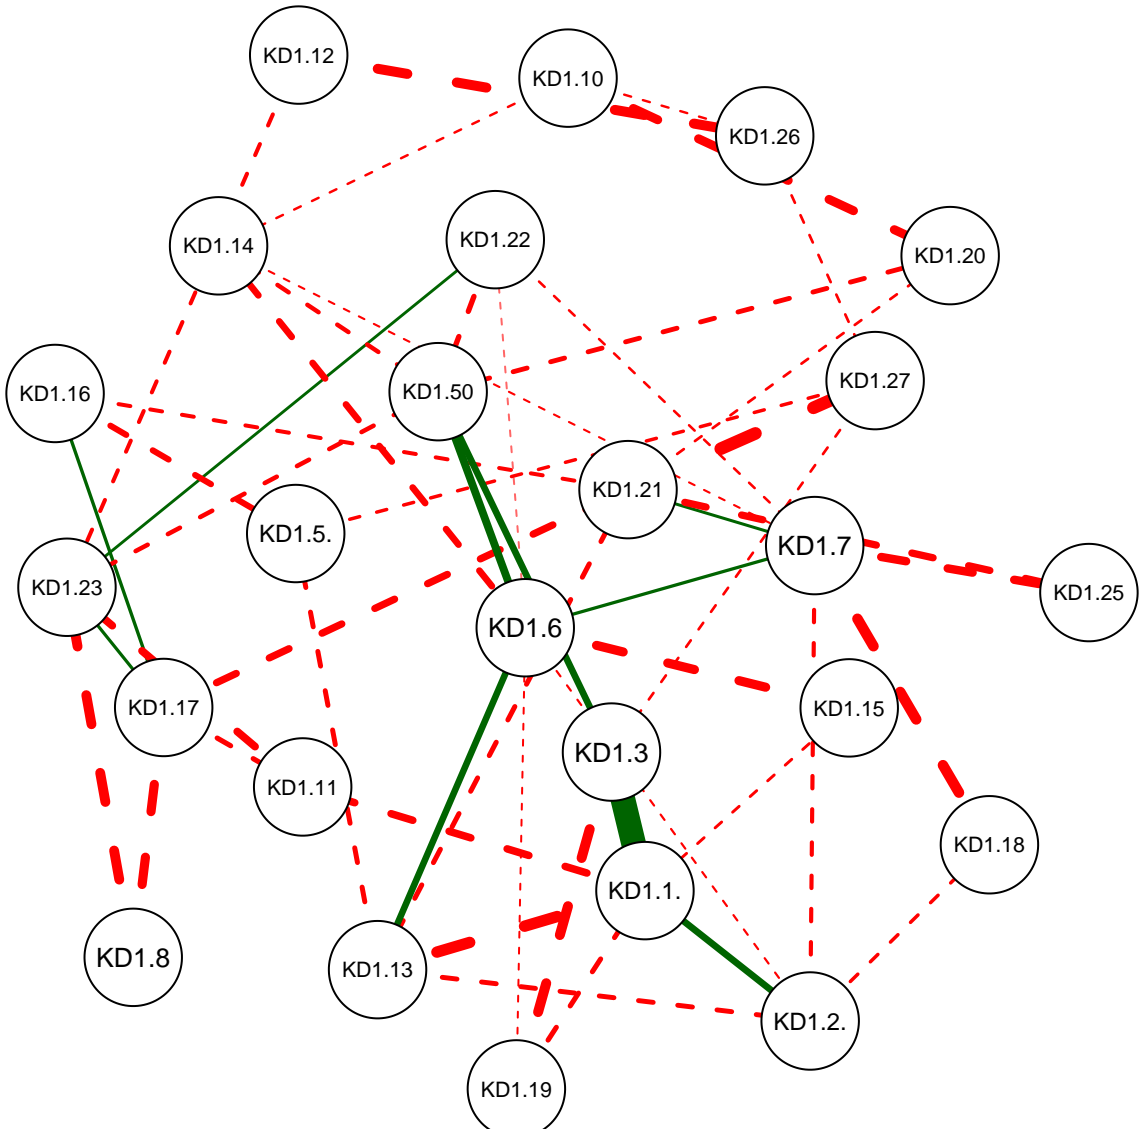

# KD Partial Correlation Graph OSU 1200

Cutoff: 0.1

Maximum: 0.27

# KD Partial Correlation Graph OSU 1200

Minimum: 0.05

Cutoff: 0.1

Maximum: 0.27

# KD Partial Correlation Graph OSU 1200

Minimum: 0.1

Cutoff: 0.1

Maximum: 0.27

# KD Partial Correlation Graph OSU 1200

Minimum: 0.15

Cutoff: 0.1

Maximum: 0.27