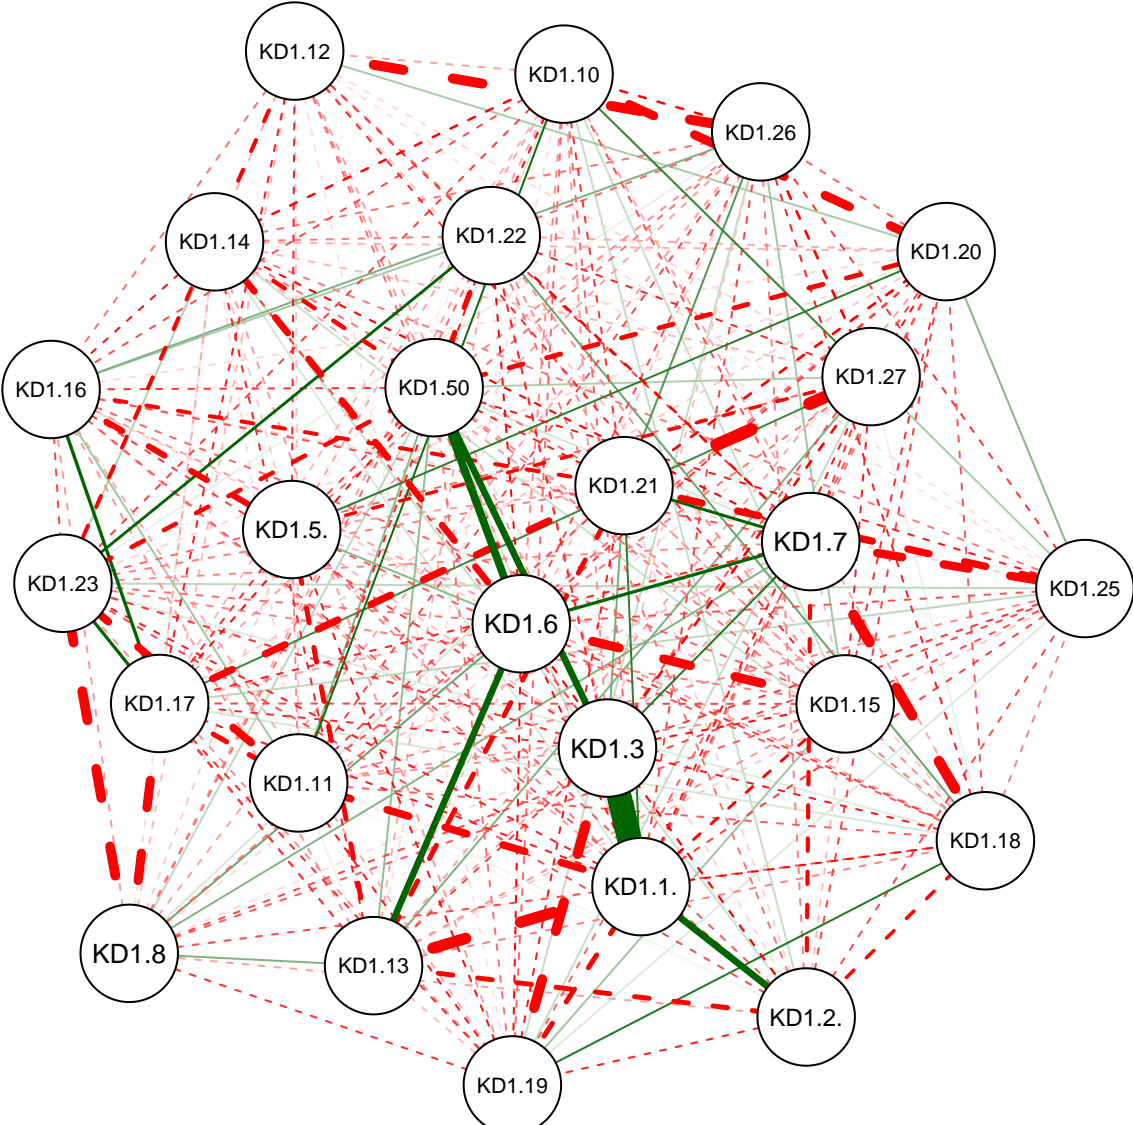

# KD Partial Correlation Graph OSU 1200

Cutoff: 0.1

Maximum: 0.27

# KD Partial Correlation Graph OSU 1200

Minimum: 0.05

Cutoff: 0.1

Maximum: 0.27

# KD Partial Correlation Graph OSU 1200

Minimum: 0.1

Cutoff: 0.1

Maximum: 0.27

# KD Partial Correlation Graph OSU 1200

Minimum: 0.15

Cutoff: 0.1

Maximum: 0.27