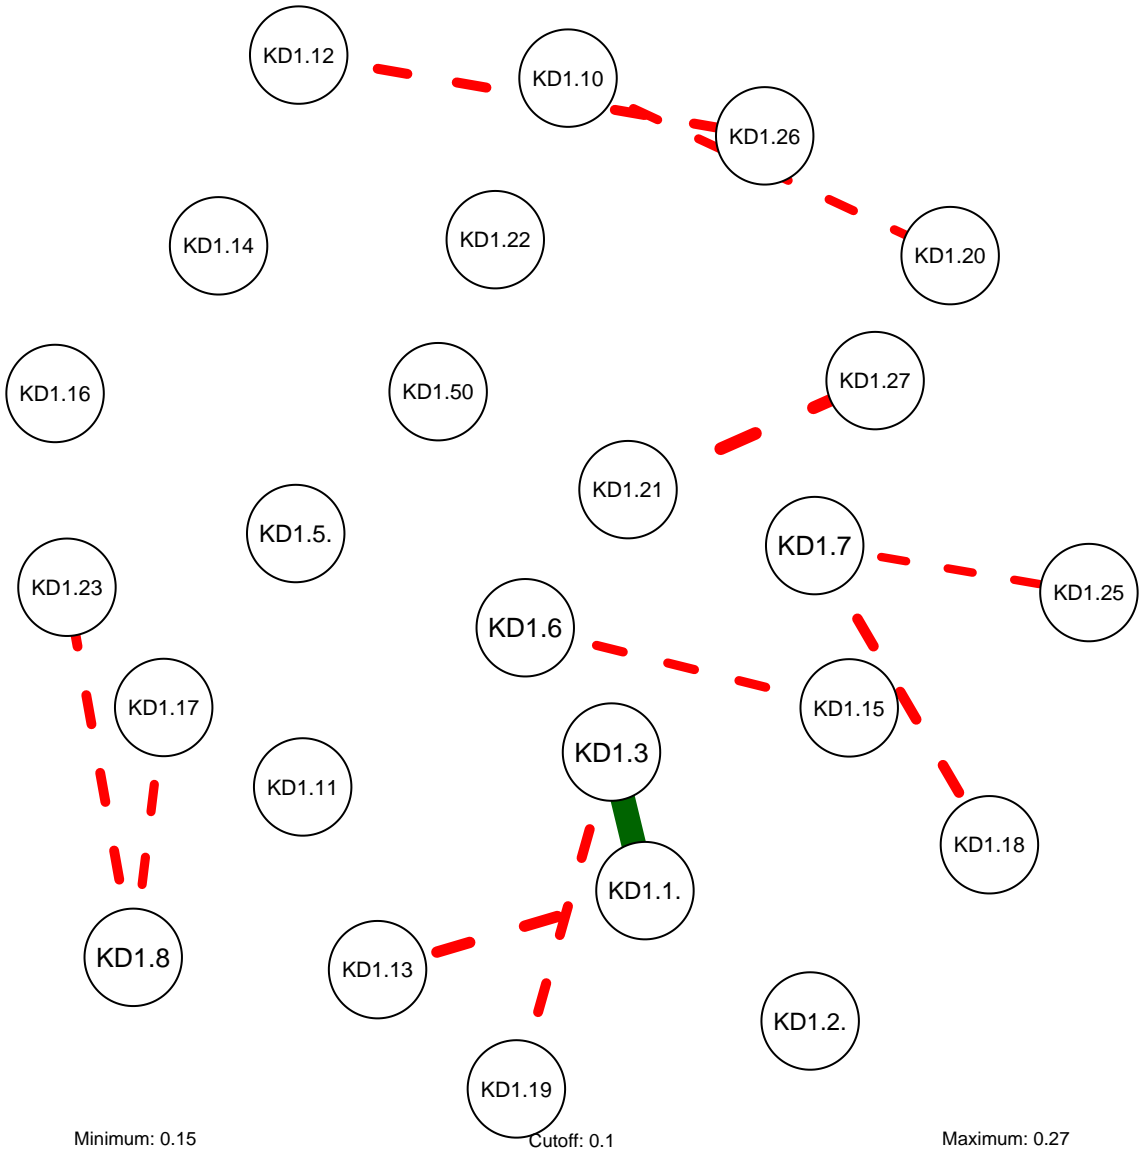

# KD Partial Correlation Graph OSU 1200

Cutoff: 0.1

Maximum: 0.27

# KD Partial Correlation Graph OSU 1200

Minimum: 0.05

Cutoff: 0.1

Maximum: 0.27

# KD Partial Correlation Graph OSU 1200

Minimum: 0.1

Cutoff: 0.1

Maximum: 0.27

# KD Partial Correlation Graph OSU 1200

Minimum: 0.15

Cutoff: 0.1

Maximum: 0.27