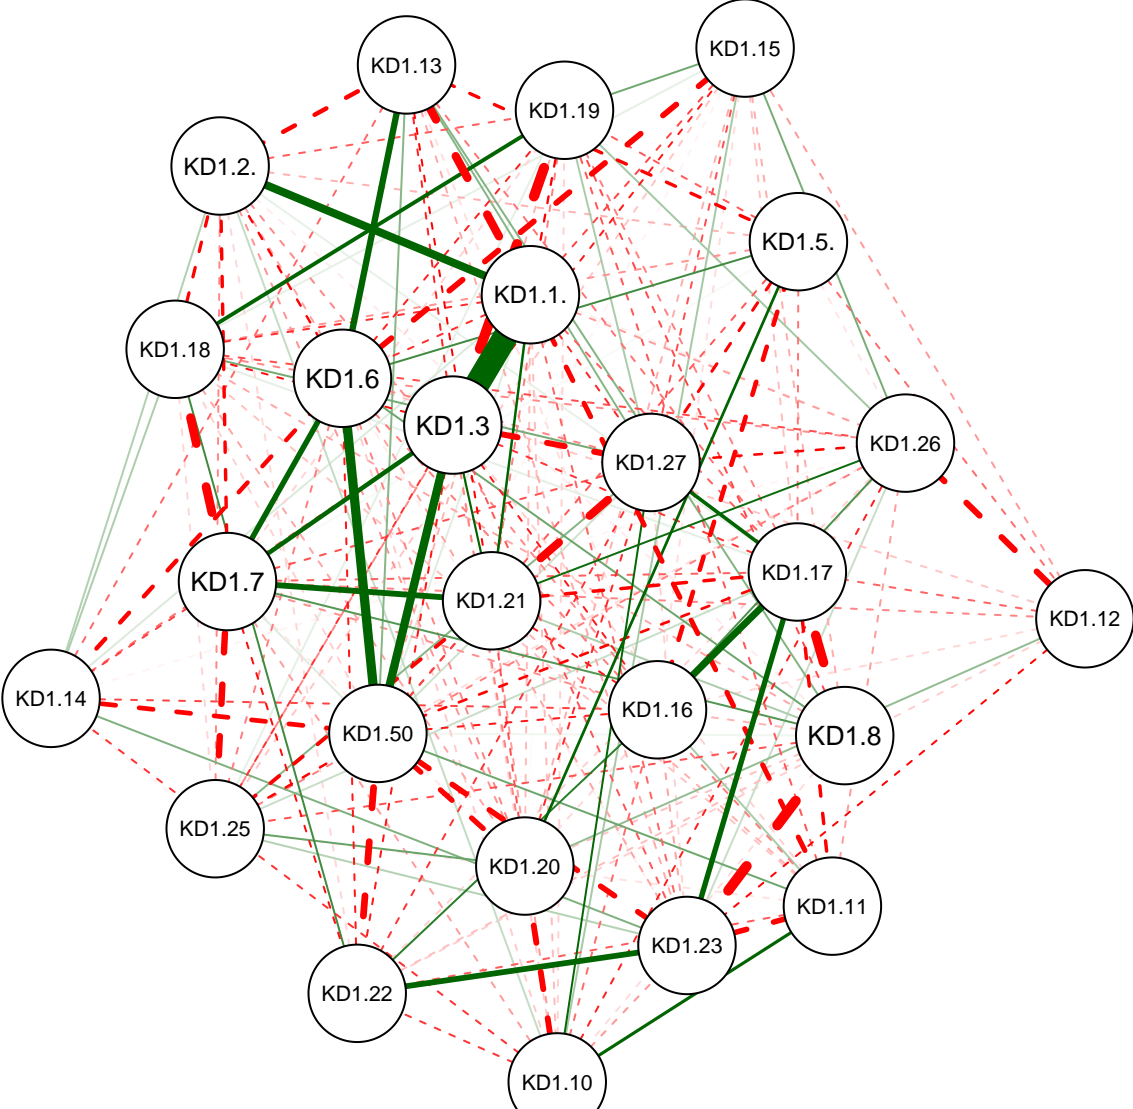

KD Partial Correlation Graph OSU 1200

Cutoff: 0.18

Maximum: 0.61

KD Partial Correlation Graph OSU 1200

Minimum: 0.05

Cutoff: 0.18

Maximum: 0.61

KD Partial Correlation Graph OSU 1200

Minimum: 0.1

Cutoff: 0.18

Maximum: 0.61

KD Partial Correlation Graph OSU 1200

Minimum: 0.15

Cutoff: 0.18

Maximum: 0.61

KD Partial Correlation Graph OSU 1200

Minimum: 0.2

Cutoff: 0.18

Maximum: 0.61