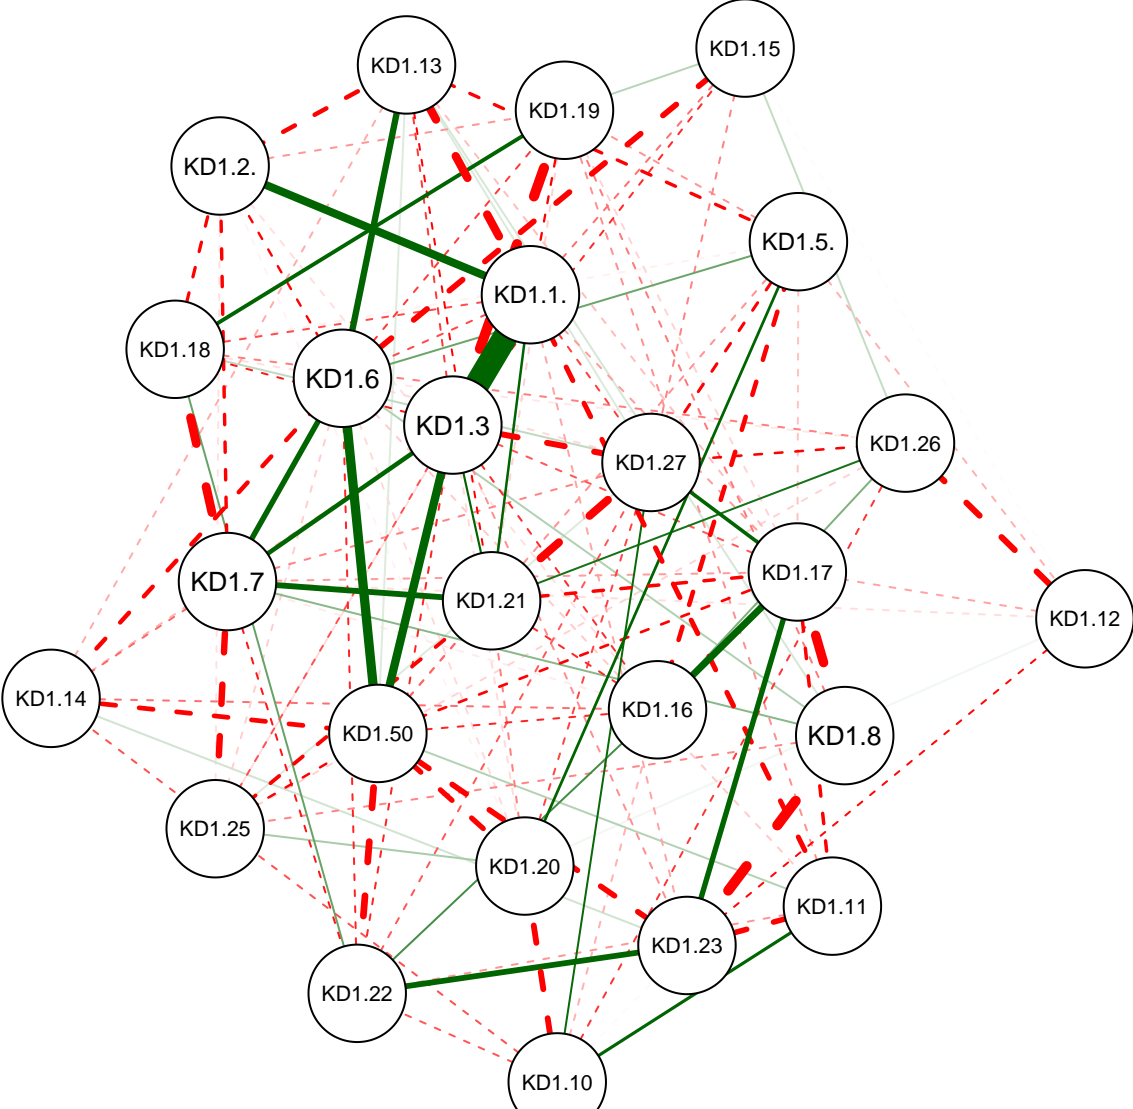

KD Partial Correlation Graph OSU 1200

Cutoff: 0.18

Maximum: 0.61

KD Partial Correlation Graph OSU 1200

Minimum: 0.05

Cutoff: 0.18

Maximum: 0.61

KD Partial Correlation Graph OSU 1200

Minimum: 0.1

Cutoff: 0.18

Maximum: 0.61

KD Partial Correlation Graph OSU 1200

Minimum: 0.15

Cutoff: 0.18

Maximum: 0.61

KD Partial Correlation Graph OSU 1200

Minimum: 0.2

Cutoff: 0.18

Maximum: 0.61