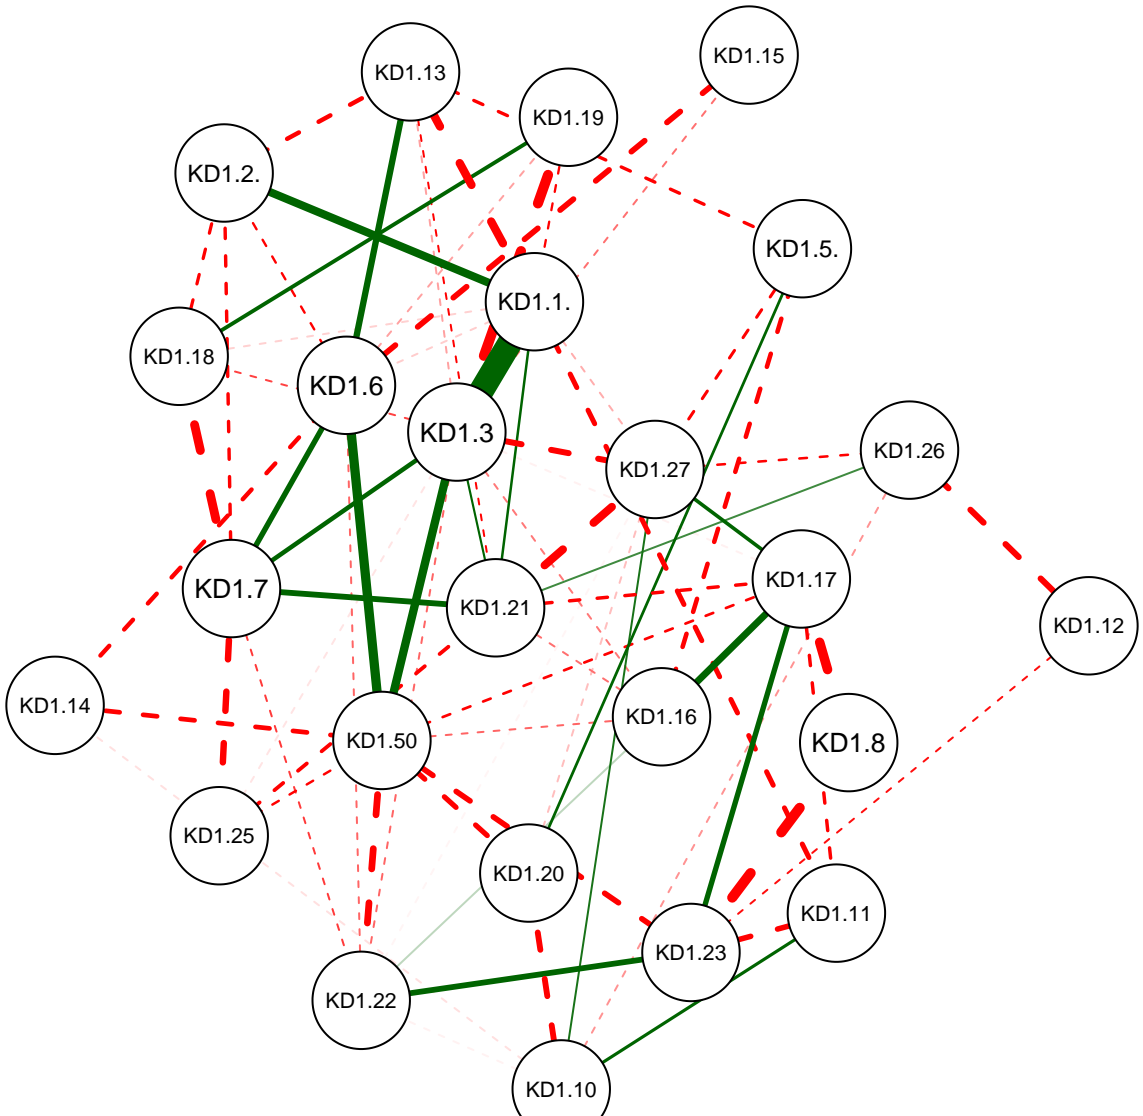

KD Partial Correlation Graph OSU 1200

Cutoff: 0.18

Maximum: 0.61

KD Partial Correlation Graph OSU 1200

Minimum: 0.05

Cutoff: 0.18

Maximum: 0.61

KD Partial Correlation Graph OSU 1200

Minimum: 0.1

Cutoff: 0.18

Maximum: 0.61

KD Partial Correlation Graph OSU 1200

Minimum: 0.15

Cutoff: 0.18

Maximum: 0.61

KD Partial Correlation Graph OSU 1200

Minimum: 0.2

Cutoff: 0.18

Maximum: 0.61