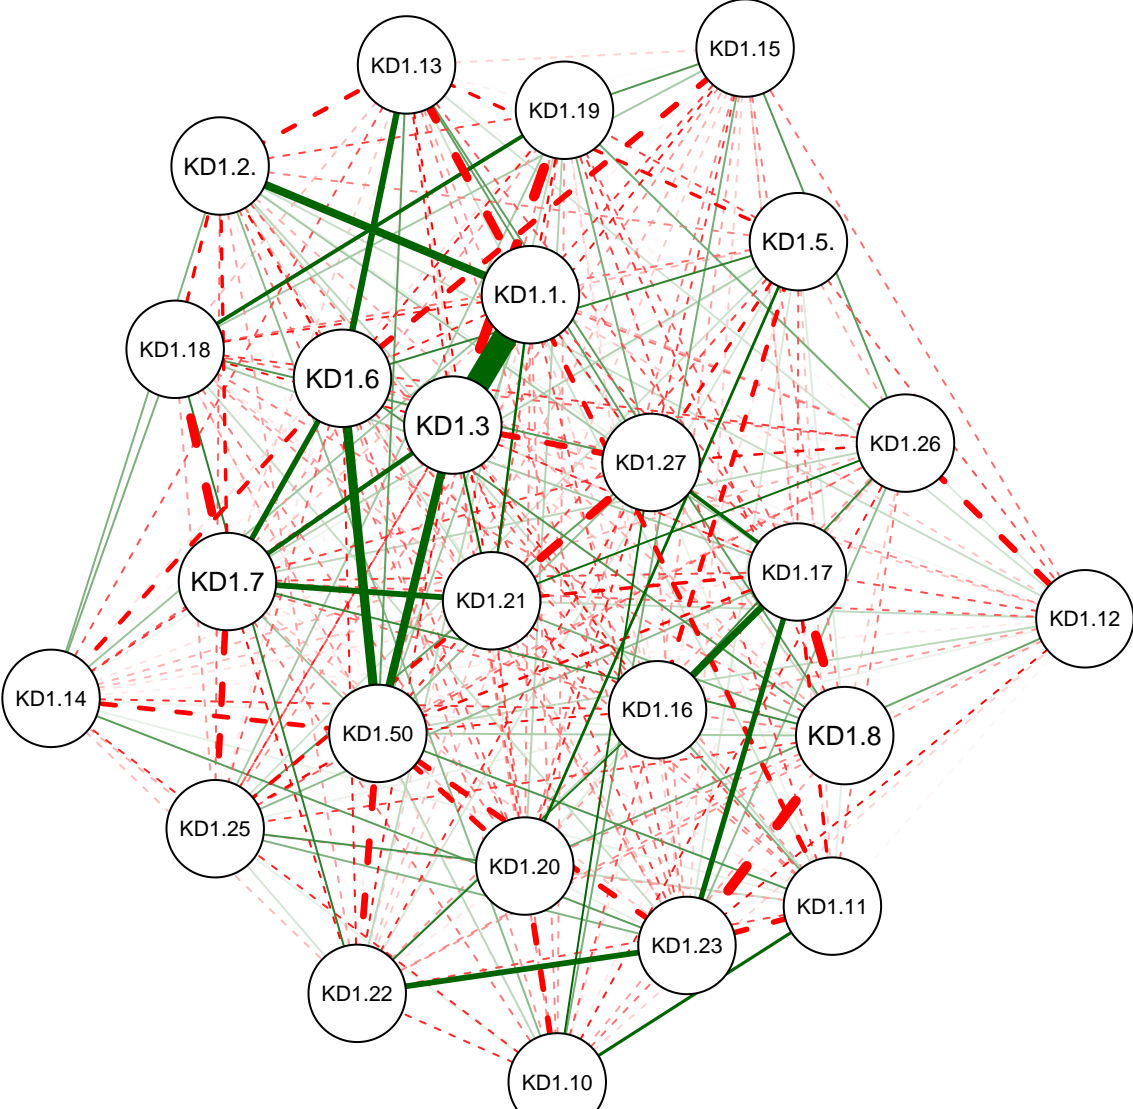

KD Partial Correlation Graph OSU 1200

Cutoff: 0.18

Maximum: 0.61

KD Partial Correlation Graph OSU 1200

Minimum: 0.05

Cutoff: 0.18

Maximum: 0.61

KD Partial Correlation Graph OSU 1200

Minimum: 0.1

Cutoff: 0.18

Maximum: 0.61

KD Partial Correlation Graph OSU 1200

Minimum: 0.15

Cutoff: 0.18

Maximum: 0.61

KD Partial Correlation Graph OSU 1200

Minimum: 0.2

Cutoff: 0.18

Maximum: 0.61