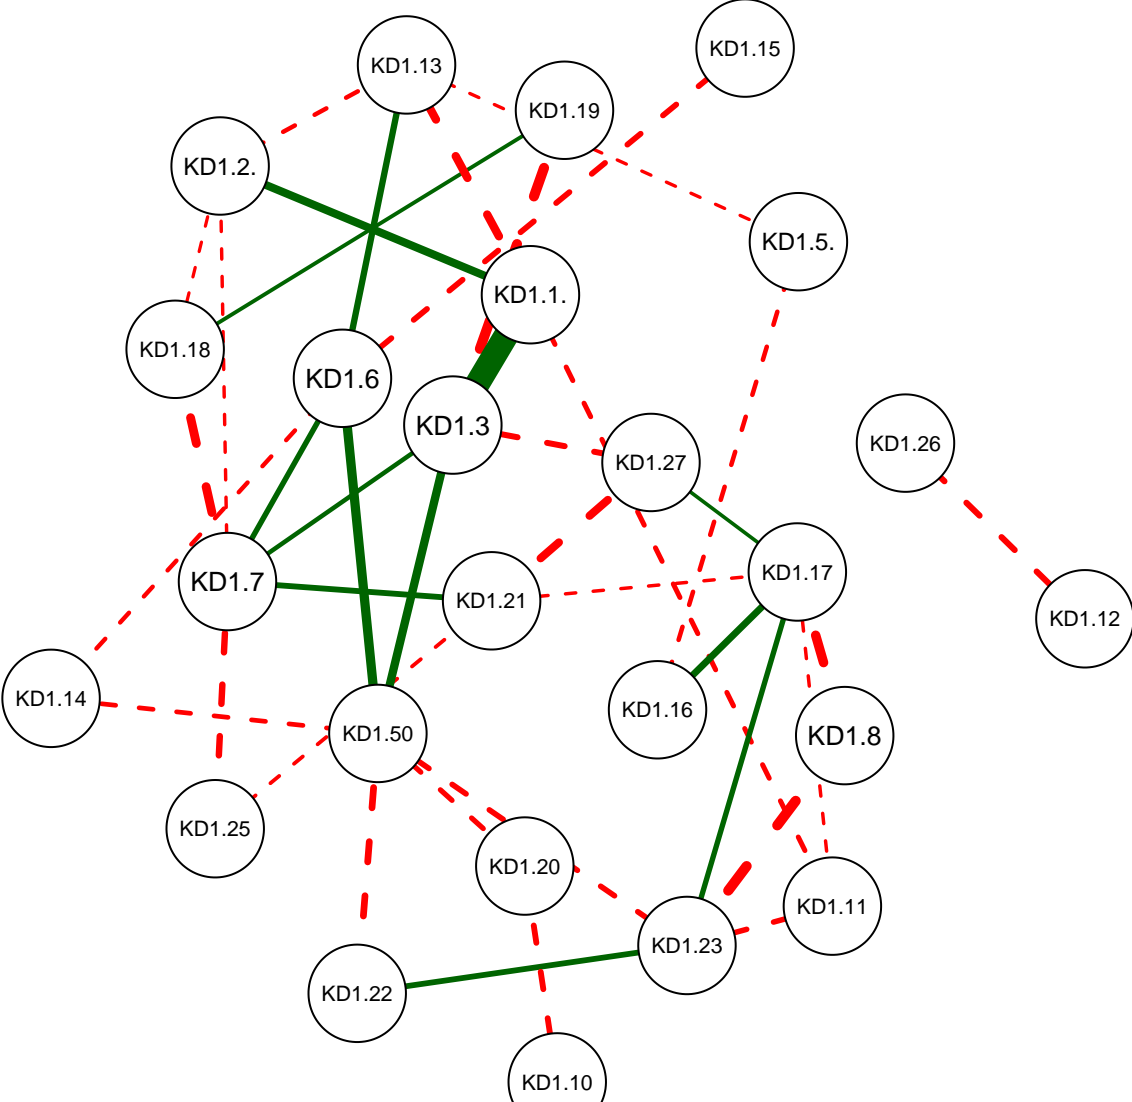

KD Partial Correlation Graph OSU 1200

Cutoff: 0.18

Maximum: 0.61

KD Partial Correlation Graph OSU 1200

Minimum: 0.05

Cutoff: 0.18

Maximum: 0.61

KD Partial Correlation Graph OSU 1200

Minimum: 0.1

Cutoff: 0.18

Maximum: 0.61

KD Partial Correlation Graph OSU 1200

Minimum: 0.15

Cutoff: 0.18

Maximum: 0.61

KD Partial Correlation Graph OSU 1200

Minimum: 0.2

Cutoff: 0.18

Maximum: 0.61