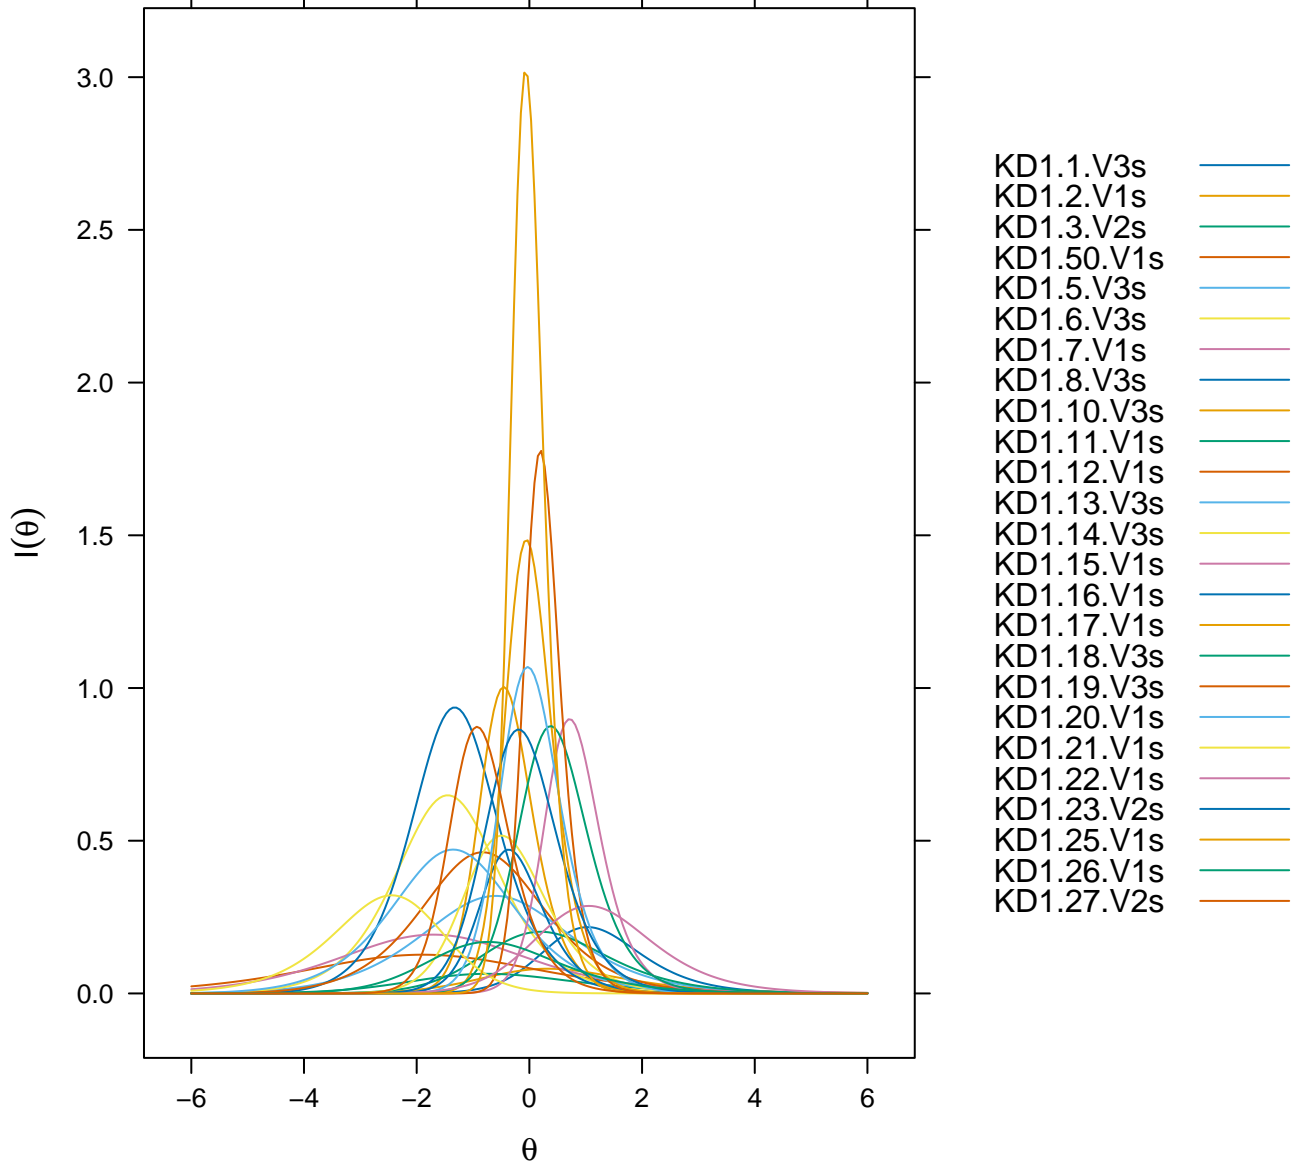

Item Information

3PL IRT Model With All Items