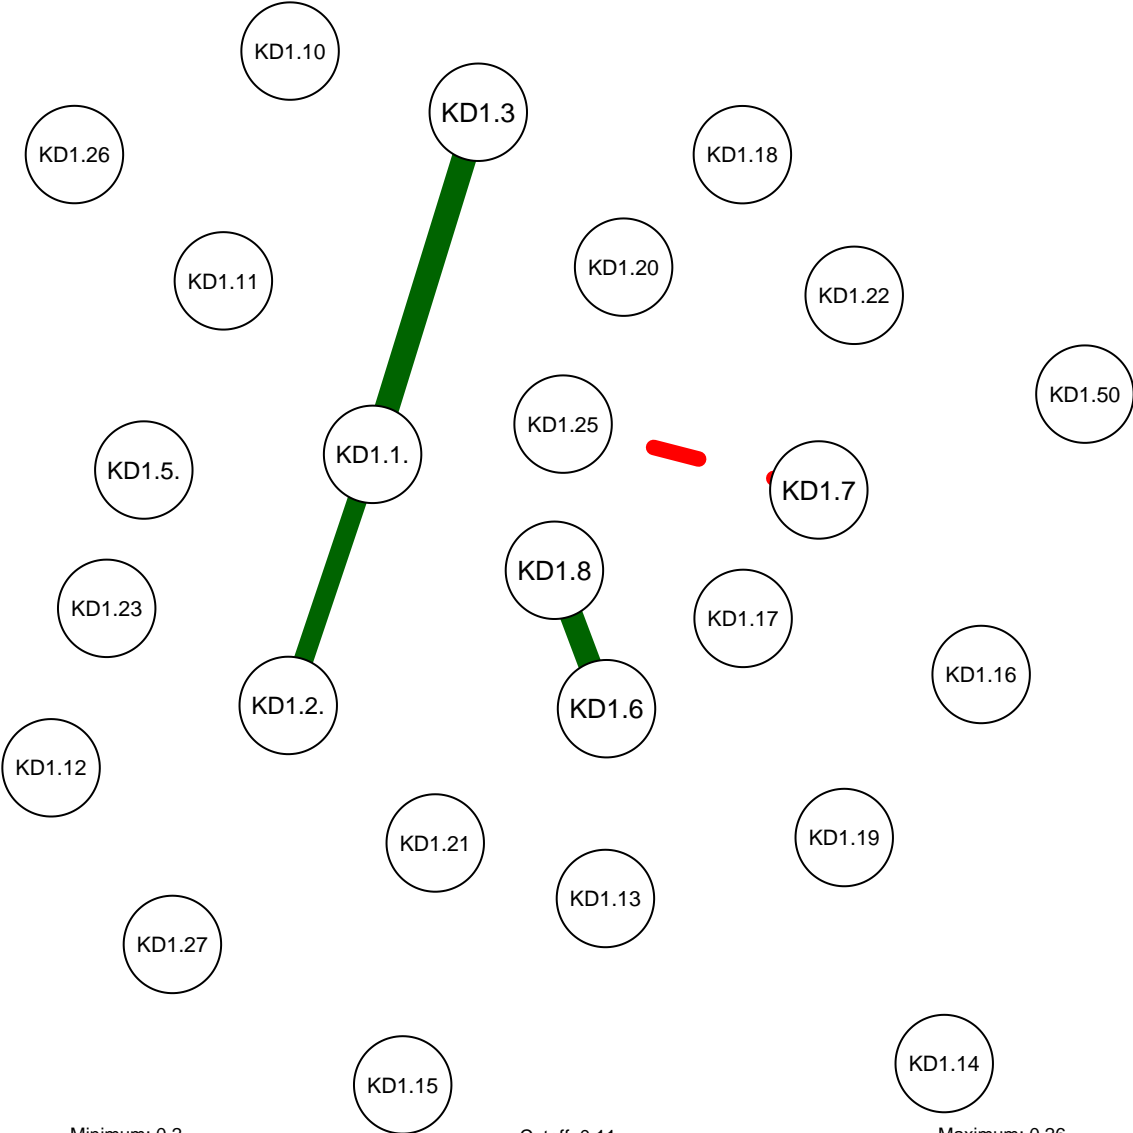

KD Partial Correlation Graph OSU 1250

Cutoff: 0.11

Maximum: 0.26

KD Partial Correlation Graph OSU 1250

Minimum: 0.05

Cutoff: 0.11

Maximum: 0.26

KD Partial Correlation Graph OSU 1250

Minimum: 0.1

Cutoff: 0.11

Maximum: 0.26

KD Partial Correlation Graph OSU 1250

Minimum: 0.15 Cutoff: 0.11 Maximum: 0.26

KD Partial Correlation Graph OSU 1250

Minimum: 0.2

Cutoff: 0.11

Maximum: 0.26