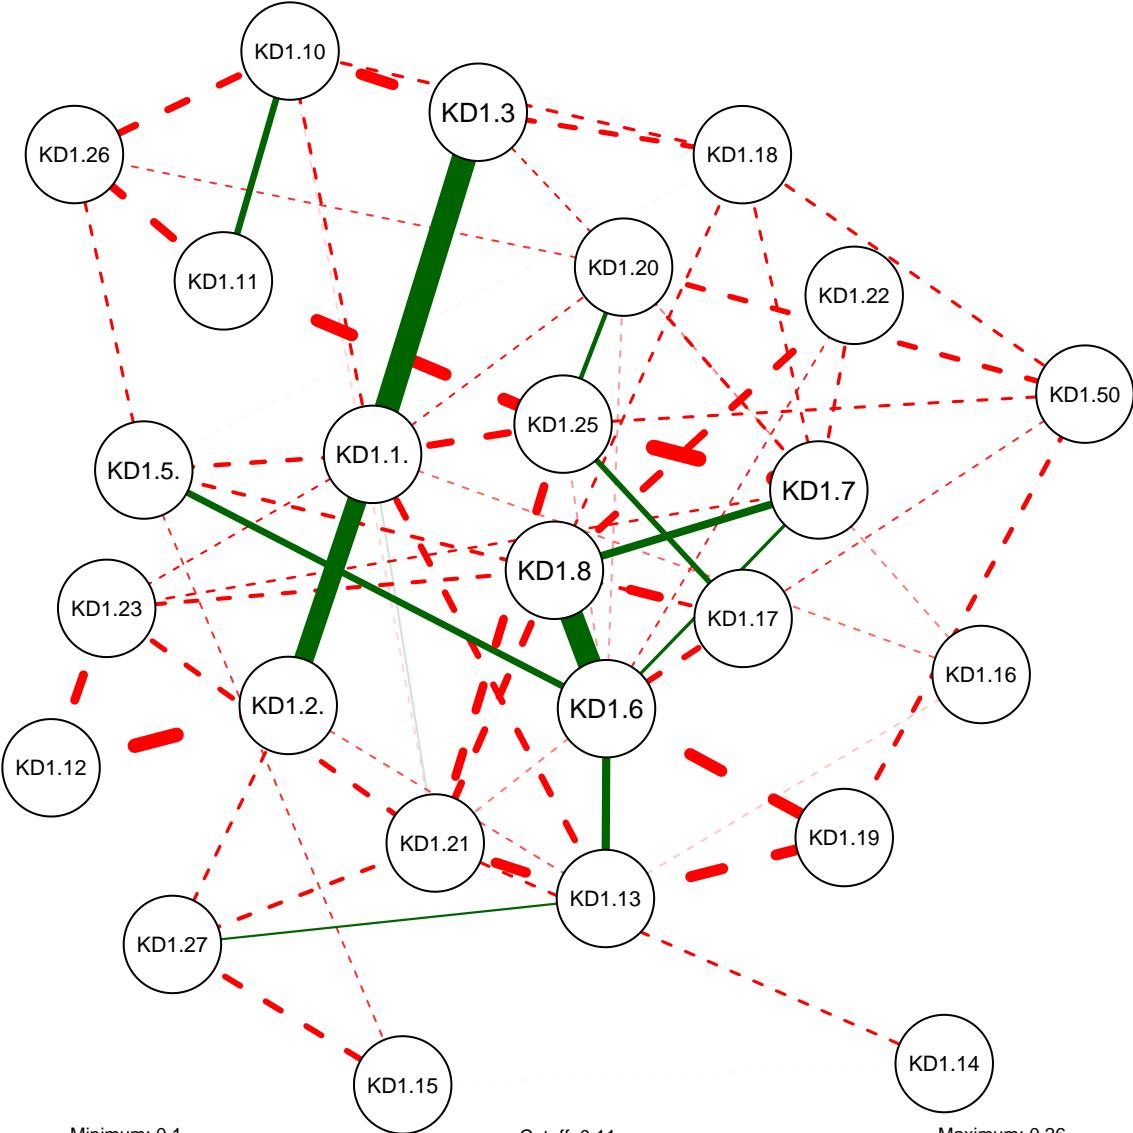

KD Partial Correlation Graph OSU 1250

Cutoff: 0.11

Maximum: 0.26

KD Partial Correlation Graph OSU 1250

Minimum: 0.05

Cutoff: 0.11

Maximum: 0.26

KD Partial Correlation Graph OSU 1250

Minimum: 0.1

Cutoff: 0.11

Maximum: 0.26

KD Partial Correlation Graph OSU 1250

Minimum: 0.15 Cutoff: 0.11 Maximum: 0.26

KD Partial Correlation Graph OSU 1250

Minimum: 0.2

Cutoff: 0.11

Maximum: 0.26