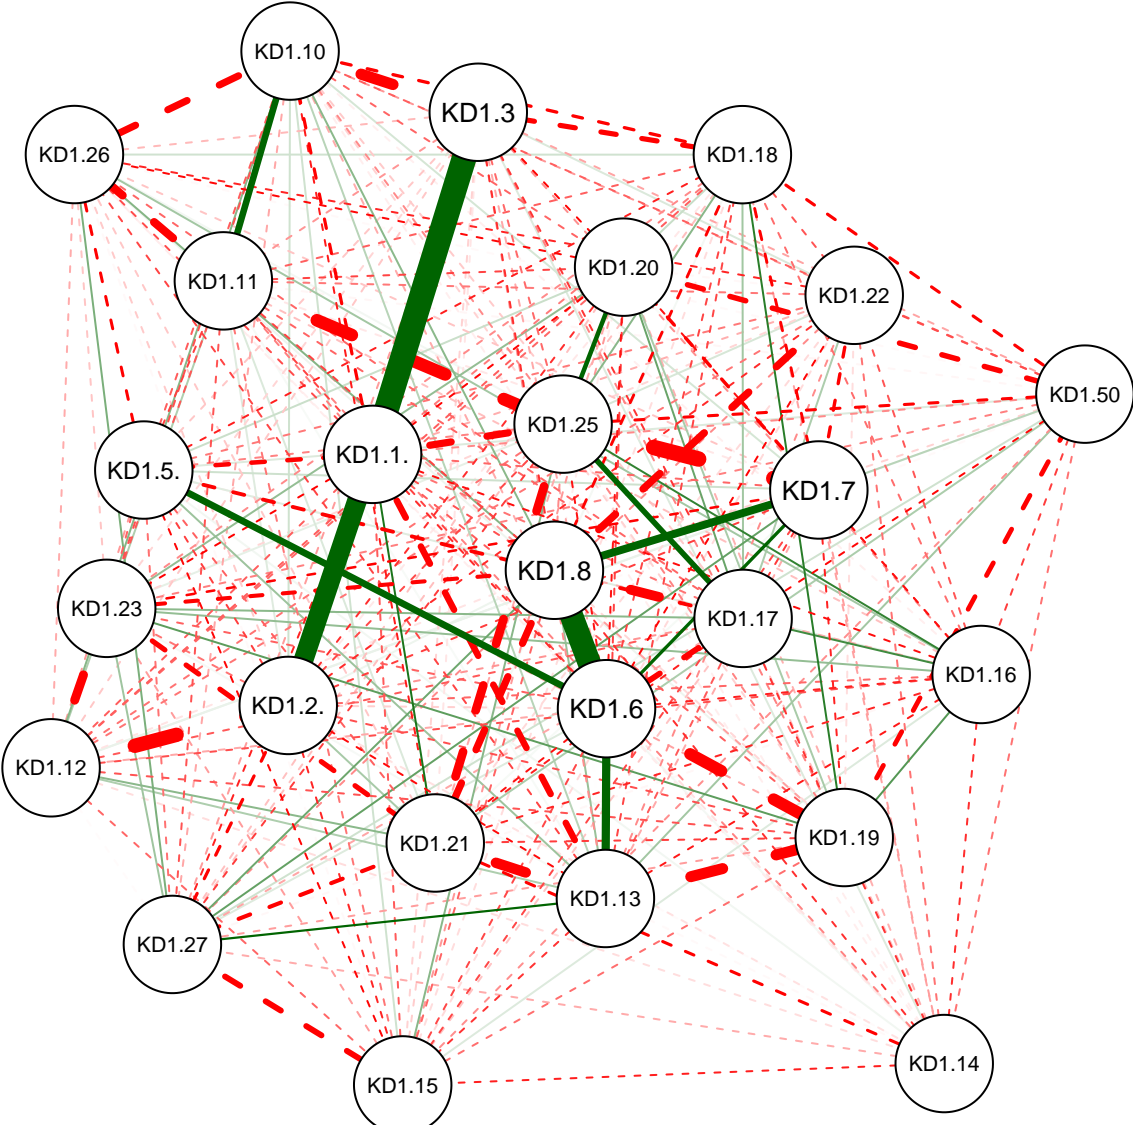

KD Partial Correlation Graph OSU 1250

Cutoff: 0.11

Maximum: 0.26

KD Partial Correlation Graph OSU 1250

Minimum: 0.05

Cutoff: 0.11

Maximum: 0.26

KD Partial Correlation Graph OSU 1250

Minimum: 0.1

Cutoff: 0.11

Maximum: 0.26

KD Partial Correlation Graph OSU 1250

Minimum: 0.15 Cutoff: 0.11 Maximum: 0.26

KD Partial Correlation Graph OSU 1250

Minimum: 0.2

Cutoff: 0.11

Maximum: 0.26