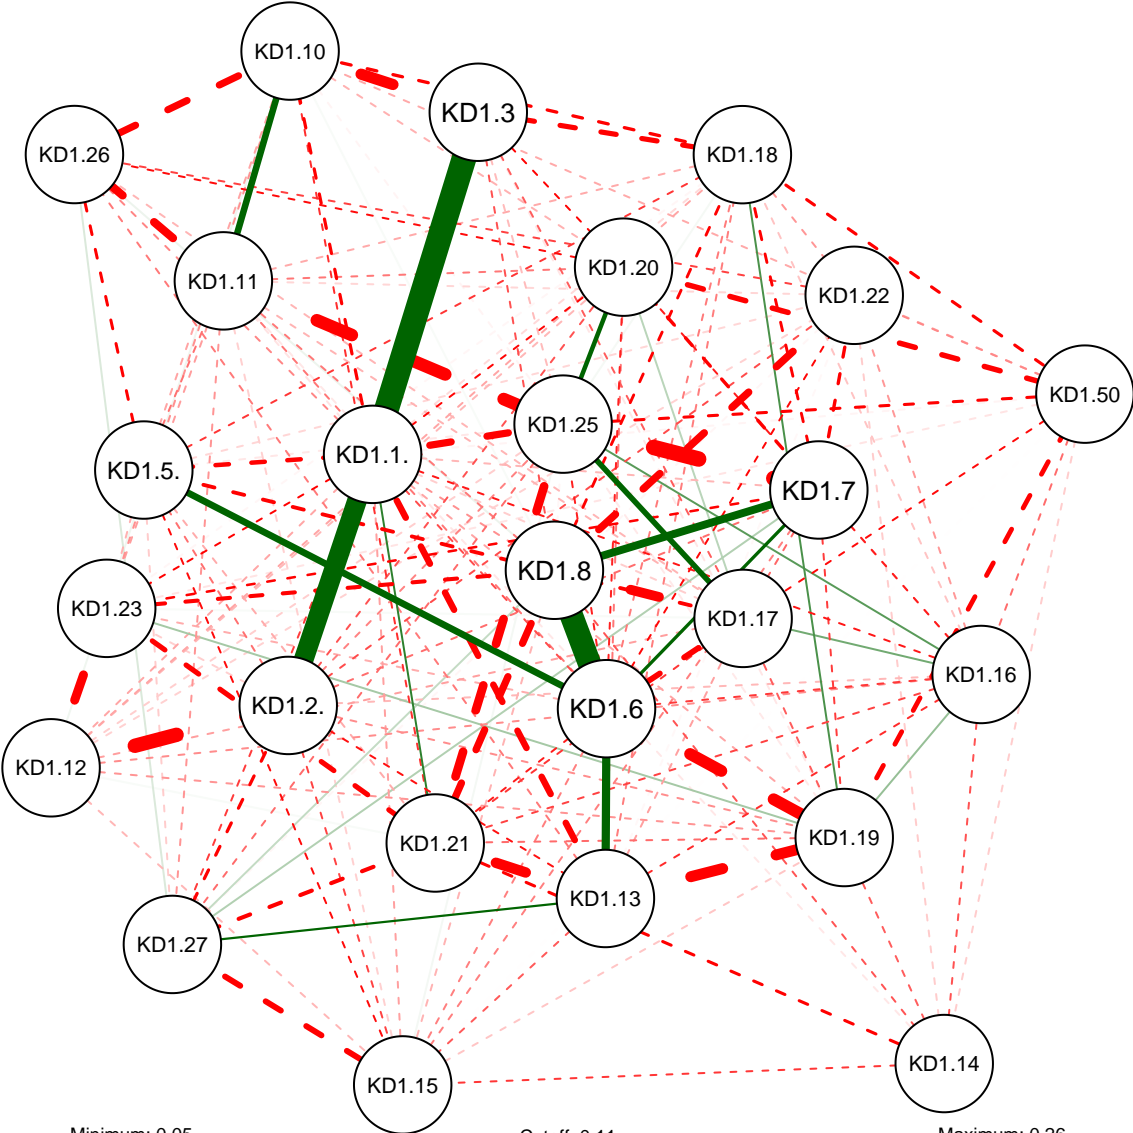

KD Partial Correlation Graph OSU 1250

Cutoff: 0.11

Maximum: 0.26

KD Partial Correlation Graph OSU 1250

Minimum: 0.05

Cutoff: 0.11

Maximum: 0.26

KD Partial Correlation Graph OSU 1250

Minimum: 0.1

Cutoff: 0.11

Maximum: 0.26

KD Partial Correlation Graph OSU 1250

Minimum: 0.15 Cutoff: 0.11 Maximum: 0.26

KD Partial Correlation Graph OSU 1250

Minimum: 0.2

Cutoff: 0.11

Maximum: 0.26