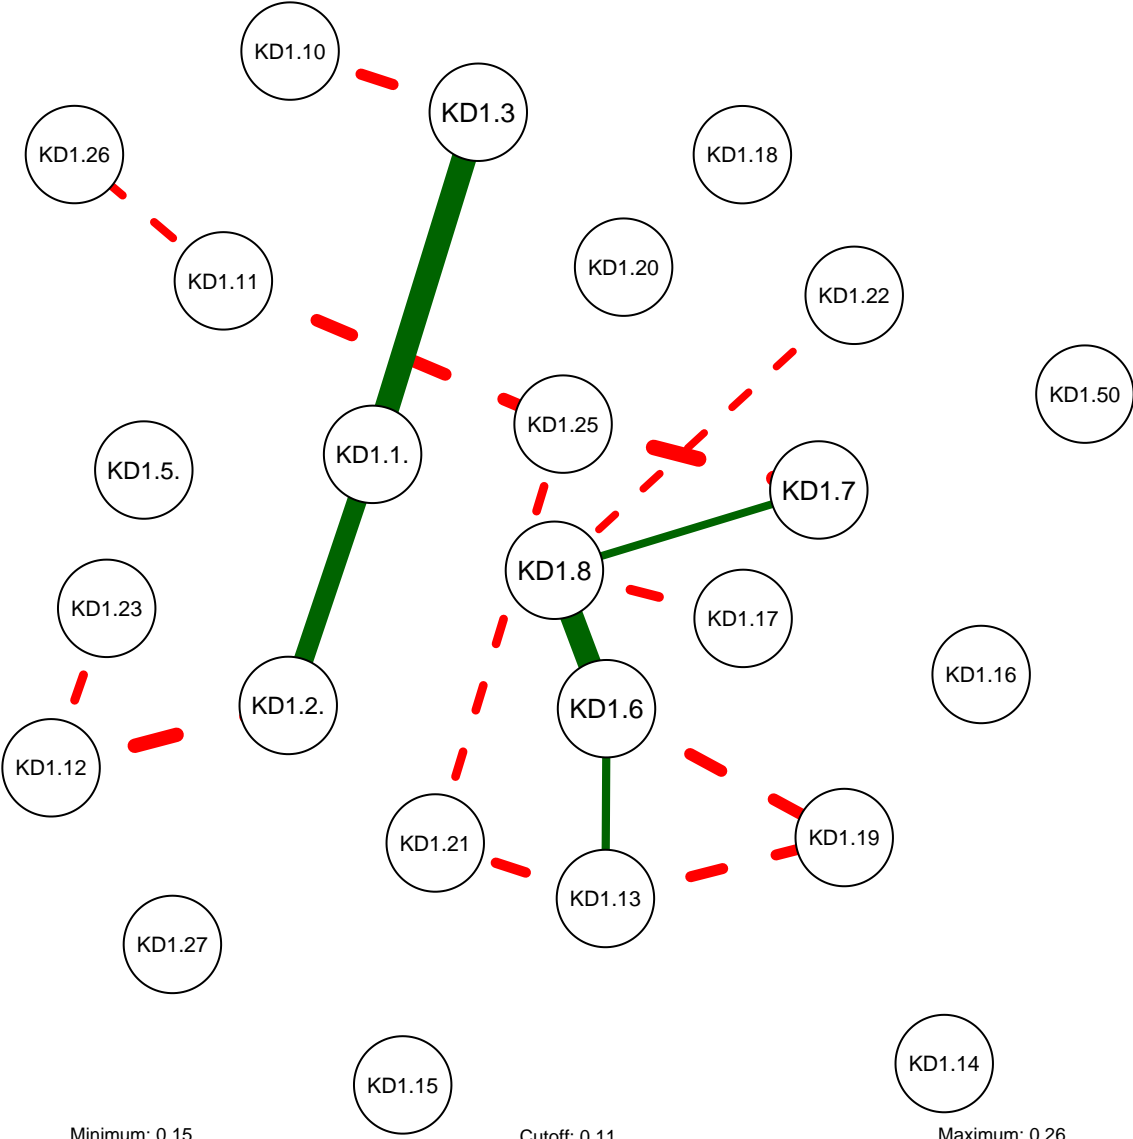

KD Partial Correlation Graph OSU 1250

Cutoff: 0.11

Maximum: 0.26

KD Partial Correlation Graph OSU 1250

Minimum: 0.05

Cutoff: 0.11

Maximum: 0.26

KD Partial Correlation Graph OSU 1250

Minimum: 0.1

Cutoff: 0.11

Maximum: 0.26

KD Partial Correlation Graph OSU 1250

Minimum: 0.15 Cutoff: 0.11 Maximum: 0.26

KD Partial Correlation Graph OSU 1250

Minimum: 0.2

Cutoff: 0.11

Maximum: 0.26