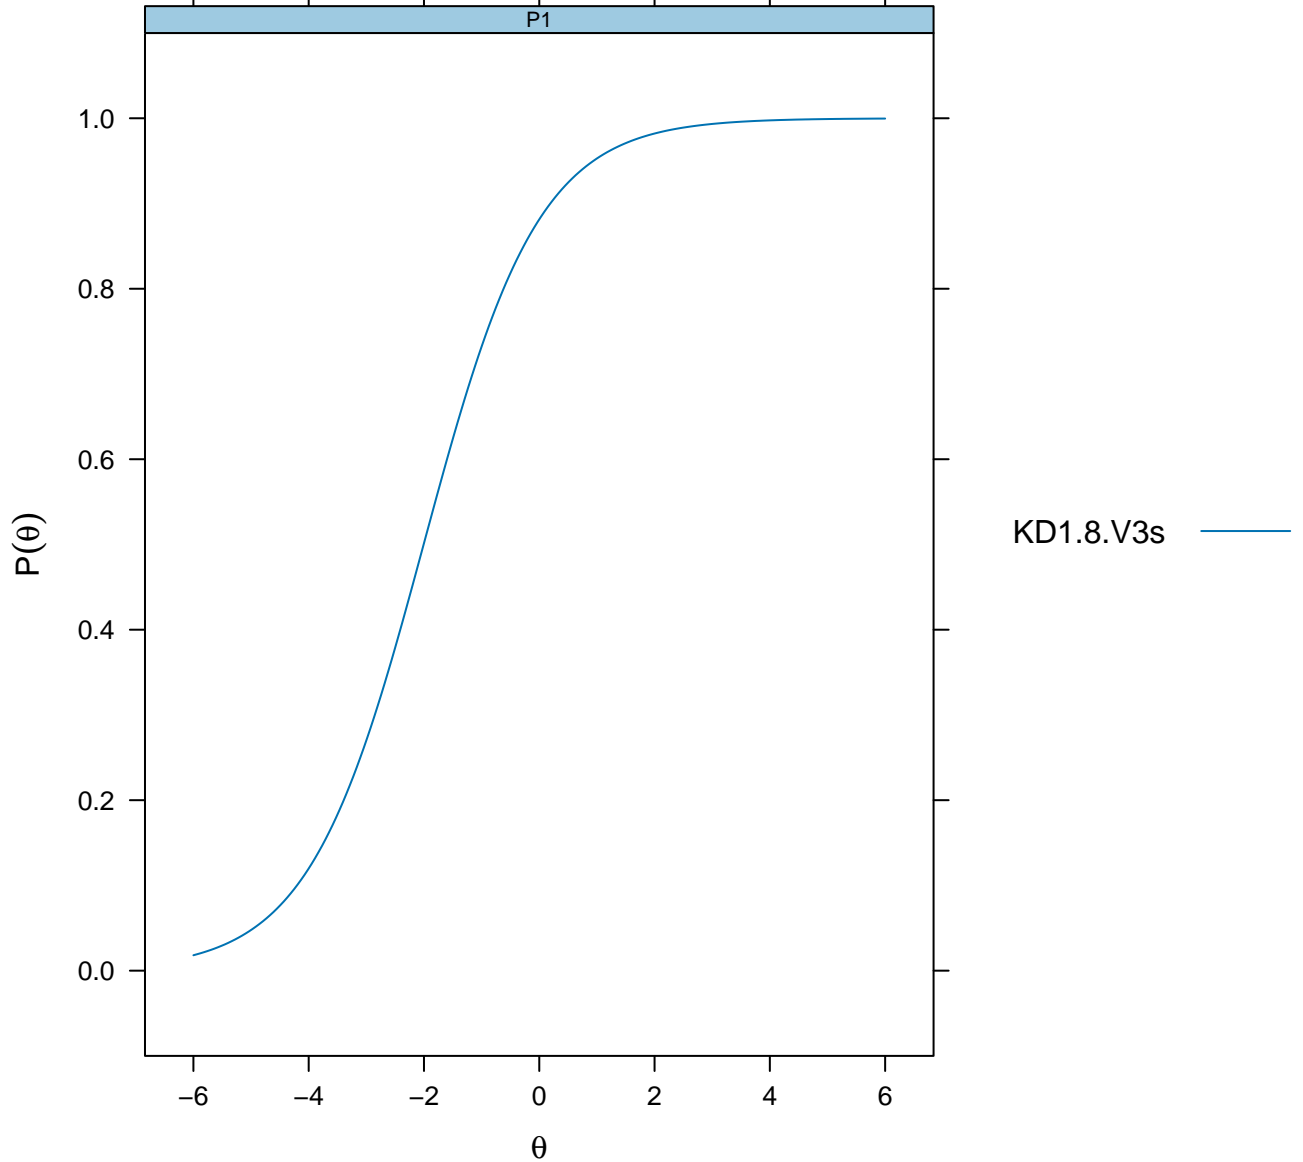

Item Probability Functions