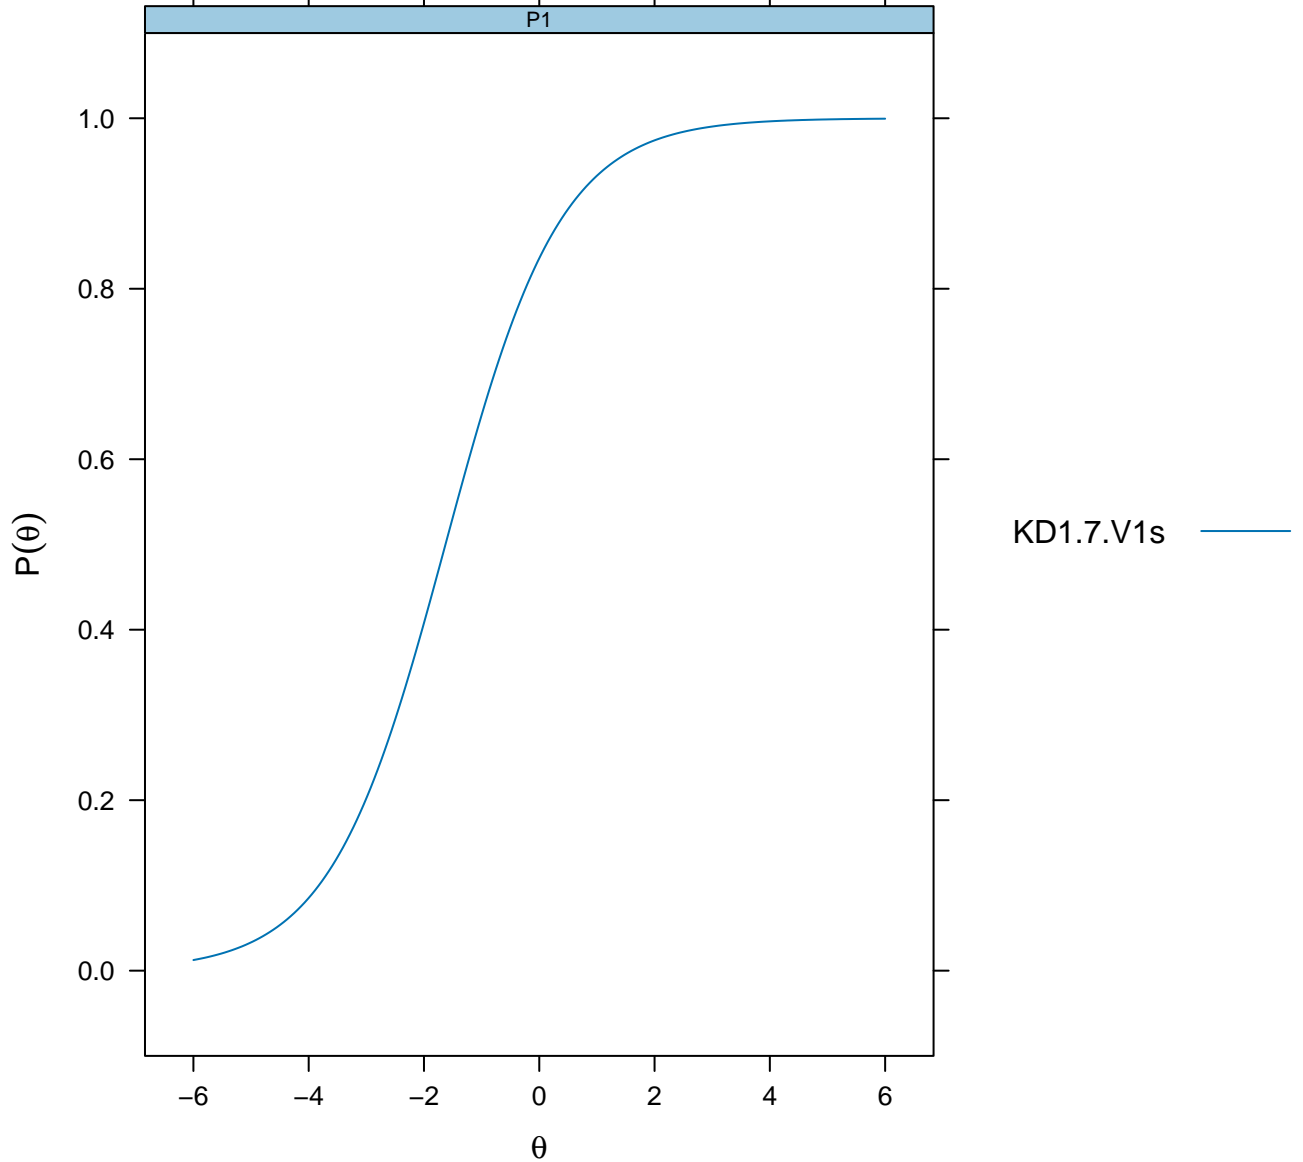

Item Probability Functions

Rasch IRT Model