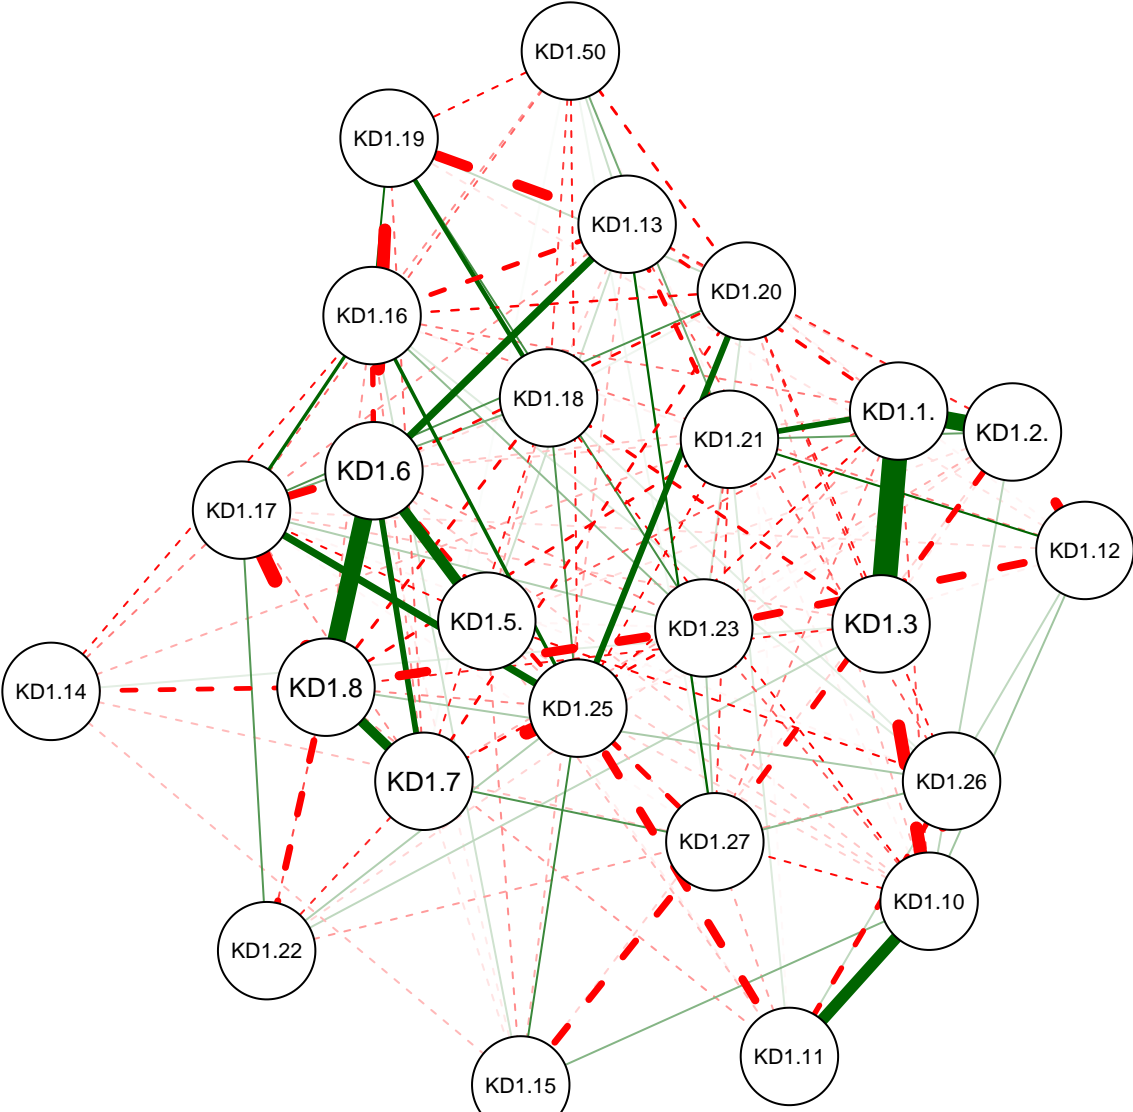

KD Partial Correlation Graph OSU 1250

KD Partial Correlation Graph OSU 1250

Minimum: 0.05

Cutoff: 0.21

Maximum: 0.63

KD Partial Correlation Graph OSU 1250

Minimum: 0.1

Cutoff: 0.21

Maximum: 0.63

KD Partial Correlation Graph OSU 1250

Minimum: 0.15

Cutoff: 0.21

Maximum: 0.63

KD Partial Correlation Graph OSU 1250

Minimum: 0.2

Cutoff: 0.21

Maximum: 0.63