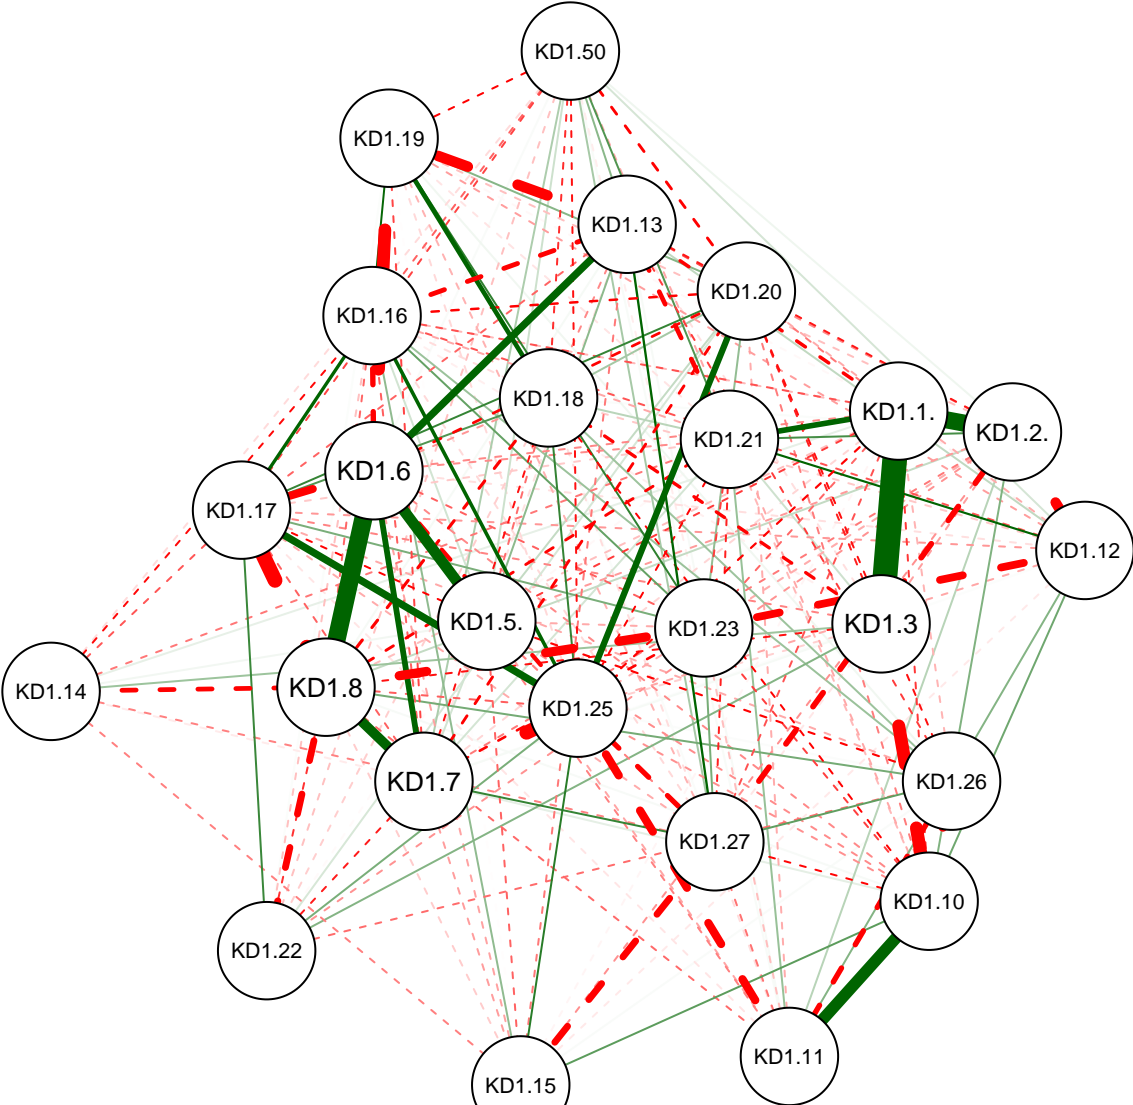

KD Partial Correlation Graph OSU 1250

KD Partial Correlation Graph OSU 1250

Minimum: 0.05

Cutoff: 0.21

Maximum: 0.63

KD Partial Correlation Graph OSU 1250

Minimum: 0.1

Cutoff: 0.21

Maximum: 0.63

KD Partial Correlation Graph OSU 1250

Minimum: 0.15

Cutoff: 0.21

Maximum: 0.63

KD Partial Correlation Graph OSU 1250

Minimum: 0.2

Cutoff: 0.21

Maximum: 0.63