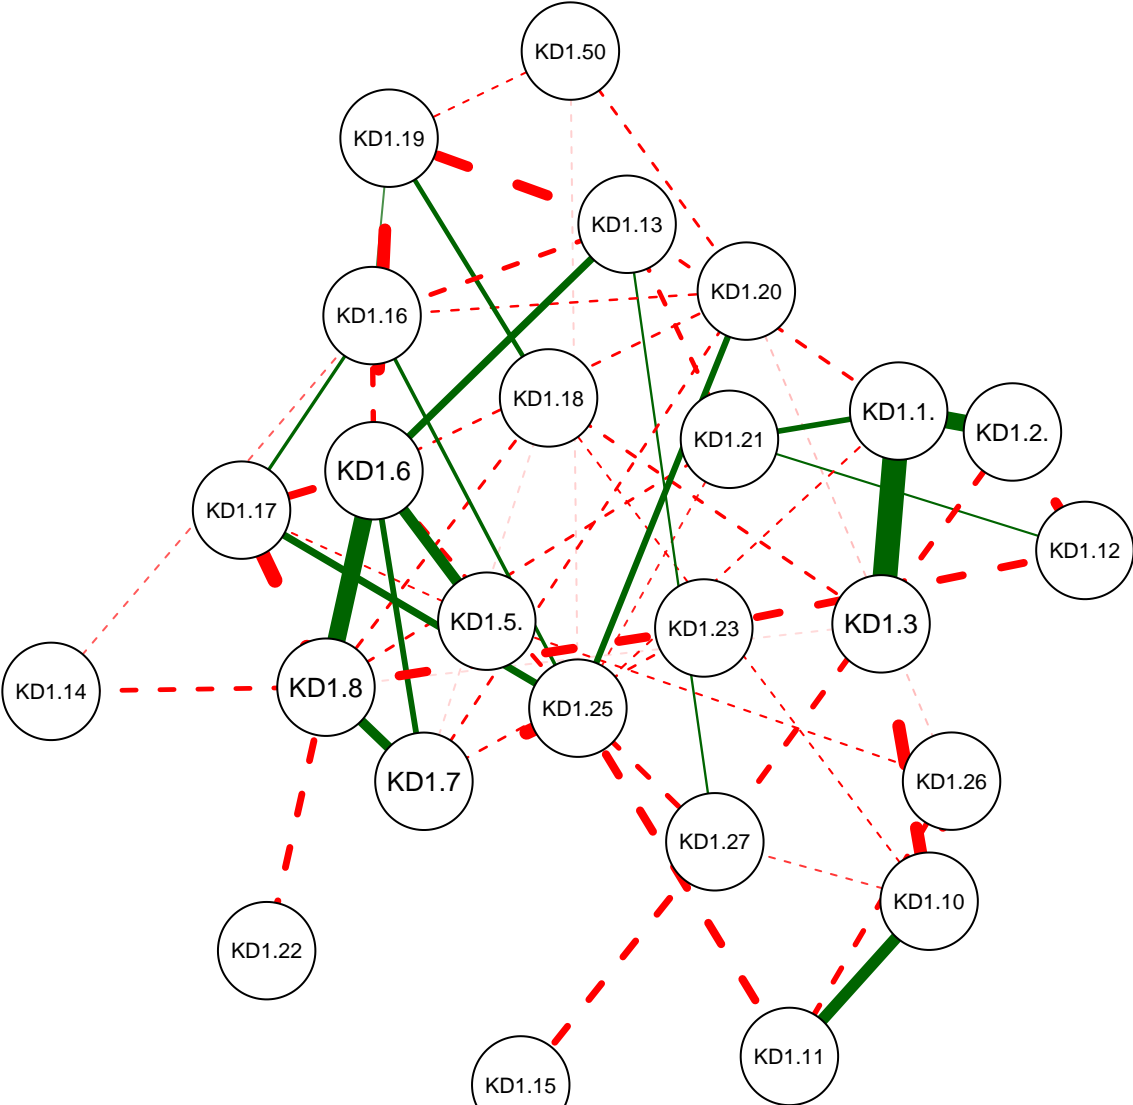

KD Partial Correlation Graph OSU 1250

KD Partial Correlation Graph OSU 1250

Minimum: 0.05

Cutoff: 0.21

Maximum: 0.63

KD Partial Correlation Graph OSU 1250

Minimum: 0.1

Cutoff: 0.21

Maximum: 0.63

KD Partial Correlation Graph OSU 1250

Minimum: 0.15

Cutoff: 0.21

Maximum: 0.63

KD Partial Correlation Graph OSU 1250

Minimum: 0.2

Cutoff: 0.21

Maximum: 0.63