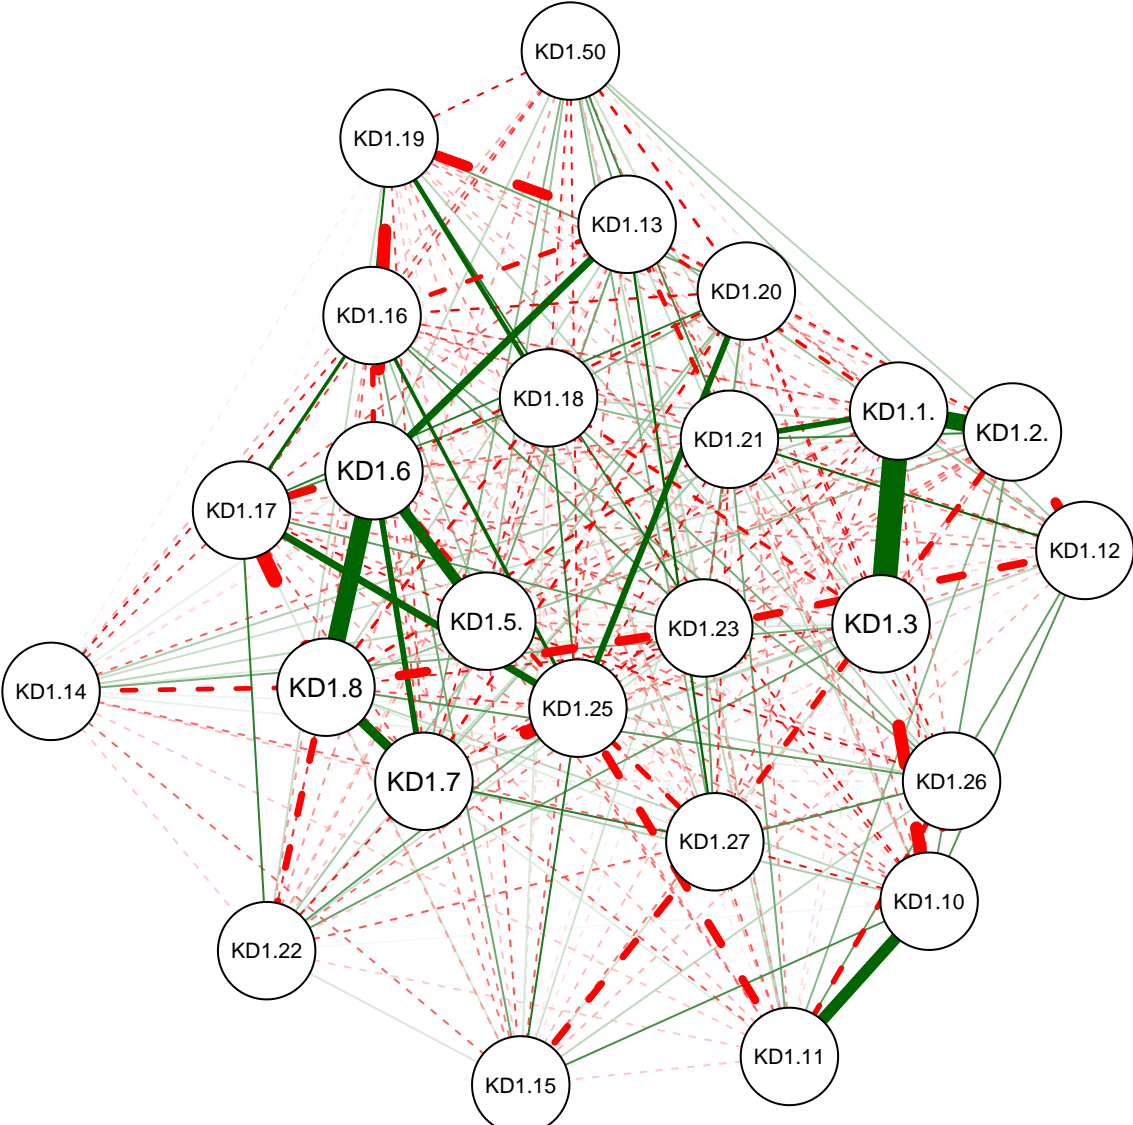

KD Partial Correlation Graph OSU 1250

KD Partial Correlation Graph OSU 1250

Minimum: 0.05

Cutoff: 0.21

Maximum: 0.63

KD Partial Correlation Graph OSU 1250

Minimum: 0.1

Cutoff: 0.21

Maximum: 0.63

KD Partial Correlation Graph OSU 1250

Minimum: 0.15

Cutoff: 0.21

Maximum: 0.63

KD Partial Correlation Graph OSU 1250

Minimum: 0.2

Cutoff: 0.21

Maximum: 0.63