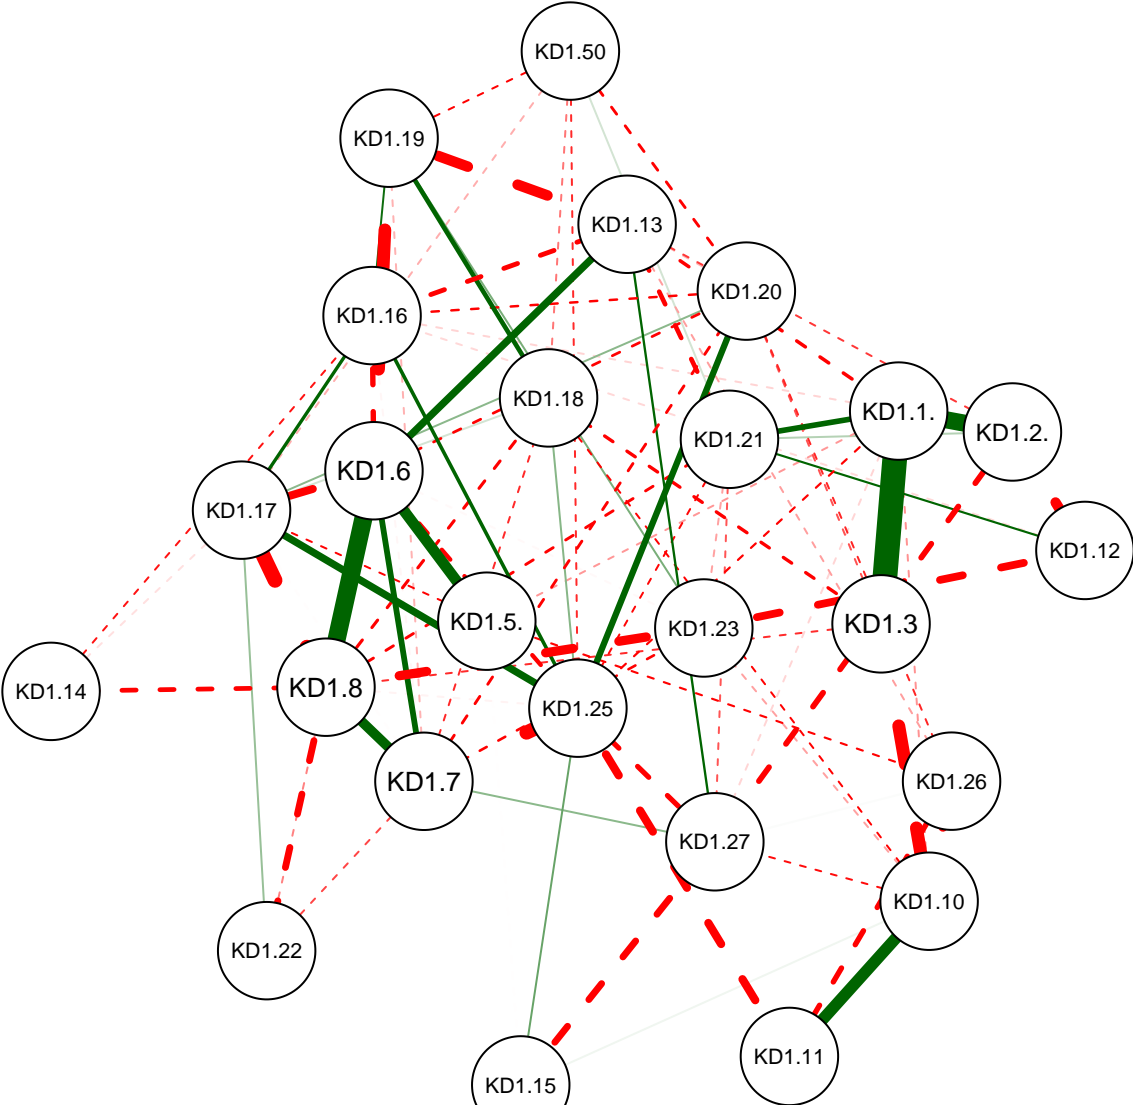

KD Partial Correlation Graph OSU 1250

KD Partial Correlation Graph OSU 1250

Minimum: 0.05

Cutoff: 0.21

Maximum: 0.63

KD Partial Correlation Graph OSU 1250

Minimum: 0.1

Cutoff: 0.21

Maximum: 0.63

KD Partial Correlation Graph OSU 1250

Minimum: 0.15

Cutoff: 0.21

Maximum: 0.63

KD Partial Correlation Graph OSU 1250

Minimum: 0.2

Cutoff: 0.21

Maximum: 0.63