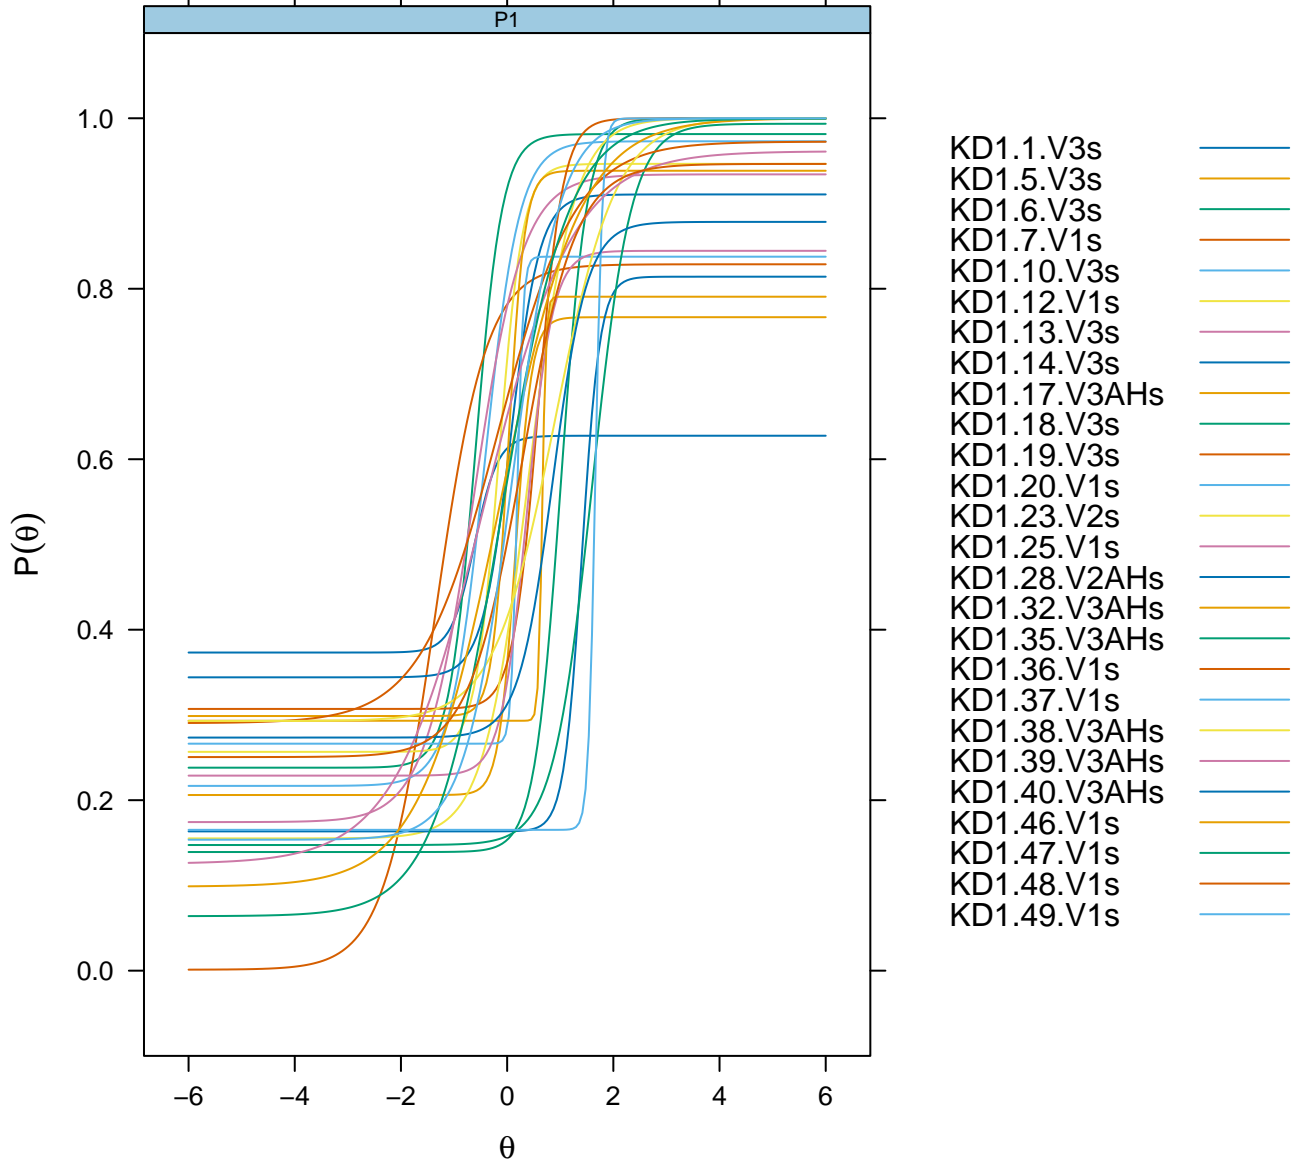

# Item Probability Functions

4PL IRT Model With All Items