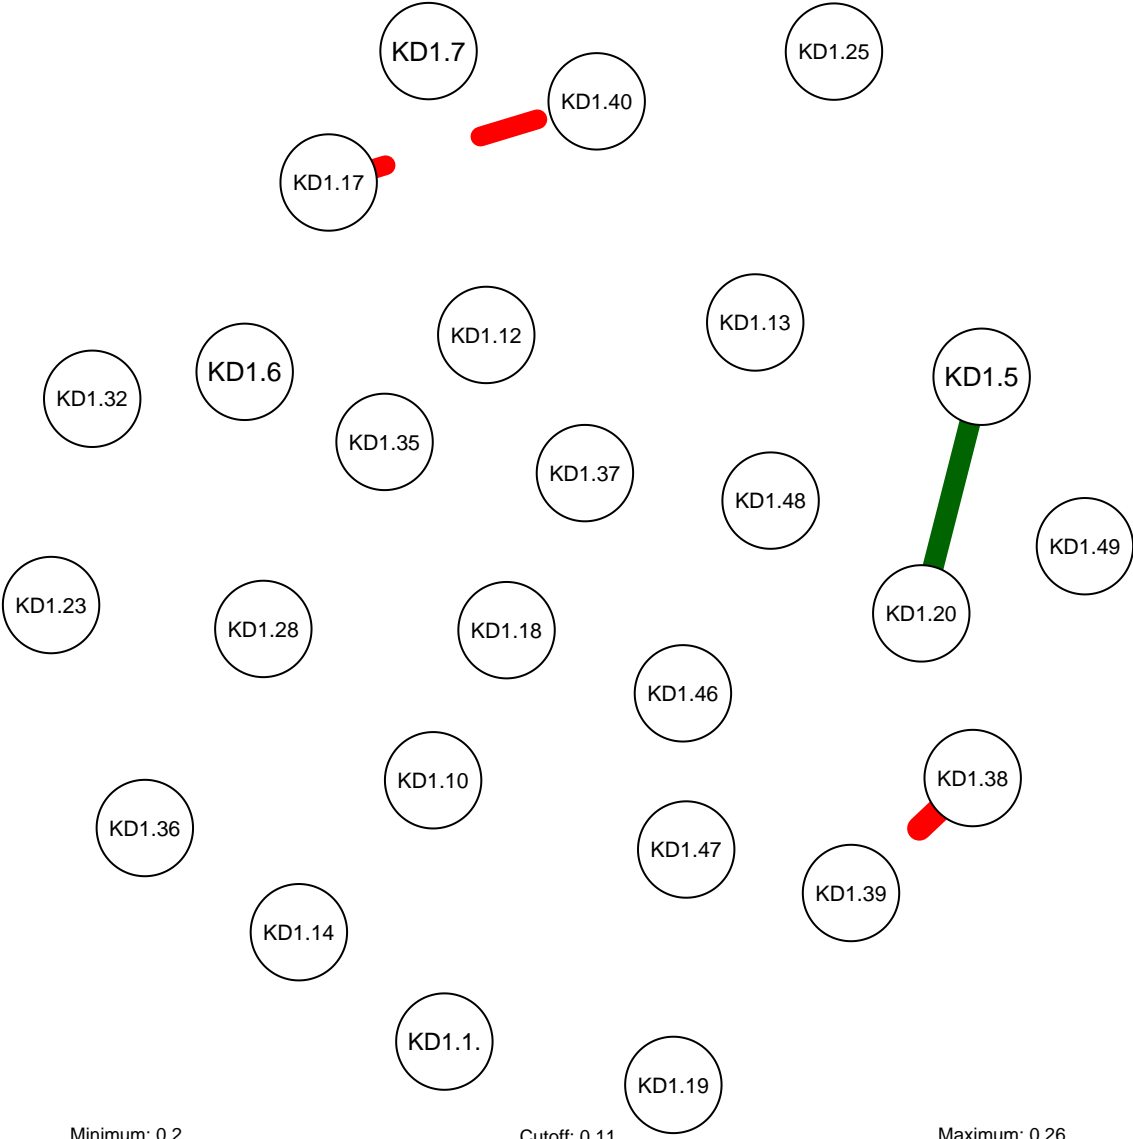

KD Partial Correlation Graph OSU 1200

Cutoff: 0.11

Maximum: 0.26

KD Partial Correlation Graph OSU 1200

Minimum: 0.05

Cutoff: 0.11

Maximum: 0.26

KD Partial Correlation Graph OSU 1200

Minimum: 0.1

Cutoff: 0.11

Maximum: 0.26

KD Partial Correlation Graph OSU 1200

Minimum: 0.15

Cutoff: 0.11

Maximum: 0.26

KD Partial Correlation Graph OSU 1200

KD1.7

KD1.25

KD1.40

KD1.17

KD1.12

KD1.13

KD1.32

KD1.6

KD1.35

KD1.37

KD1.5

KD1.48

KD1.49

KD1.23

KD1.28

KD1.18