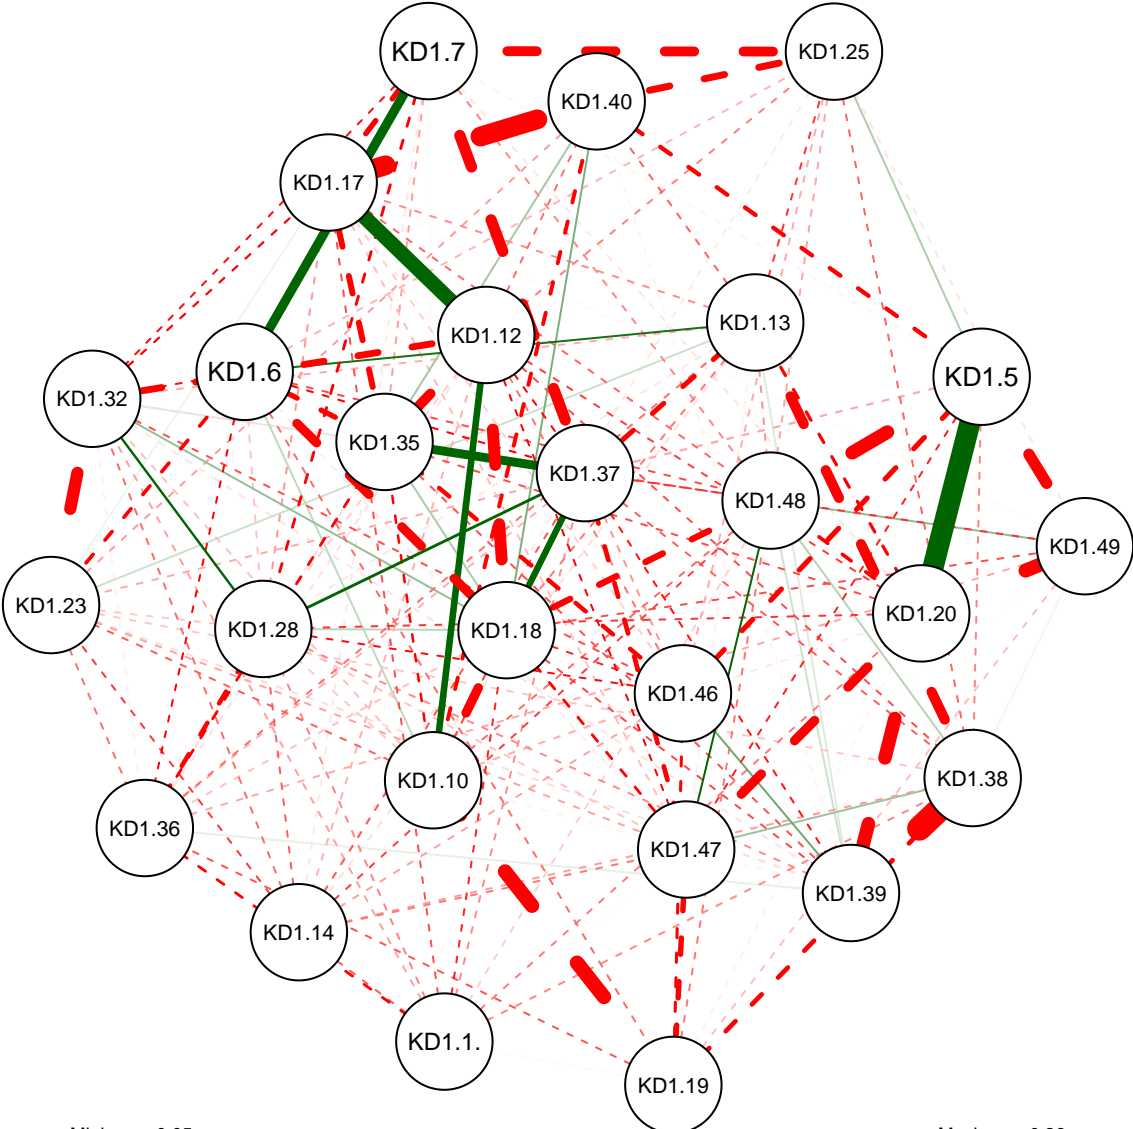

KD Partial Correlation Graph OSU 1200

Cutoff: 0.11

Maximum: 0.26

KD Partial Correlation Graph OSU 1200

Minimum: 0.05

Cutoff: 0.11

Maximum: 0.26

KD Partial Correlation Graph OSU 1200

Minimum: 0.1

Cutoff: 0.11

Maximum: 0.26

KD Partial Correlation Graph OSU 1200

Minimum: 0.15

Cutoff: 0.11

Maximum: 0.26

KD Partial Correlation Graph OSU 1200

KD1.7

KD1.25

KD1.40

KD1.17

KD1.12

KD1.13

KD1.32

KD1.6

KD1.20

KD1.46

KD1.10

KD1.38

KD1.36

KD1.47

KD1.39

KD1.14