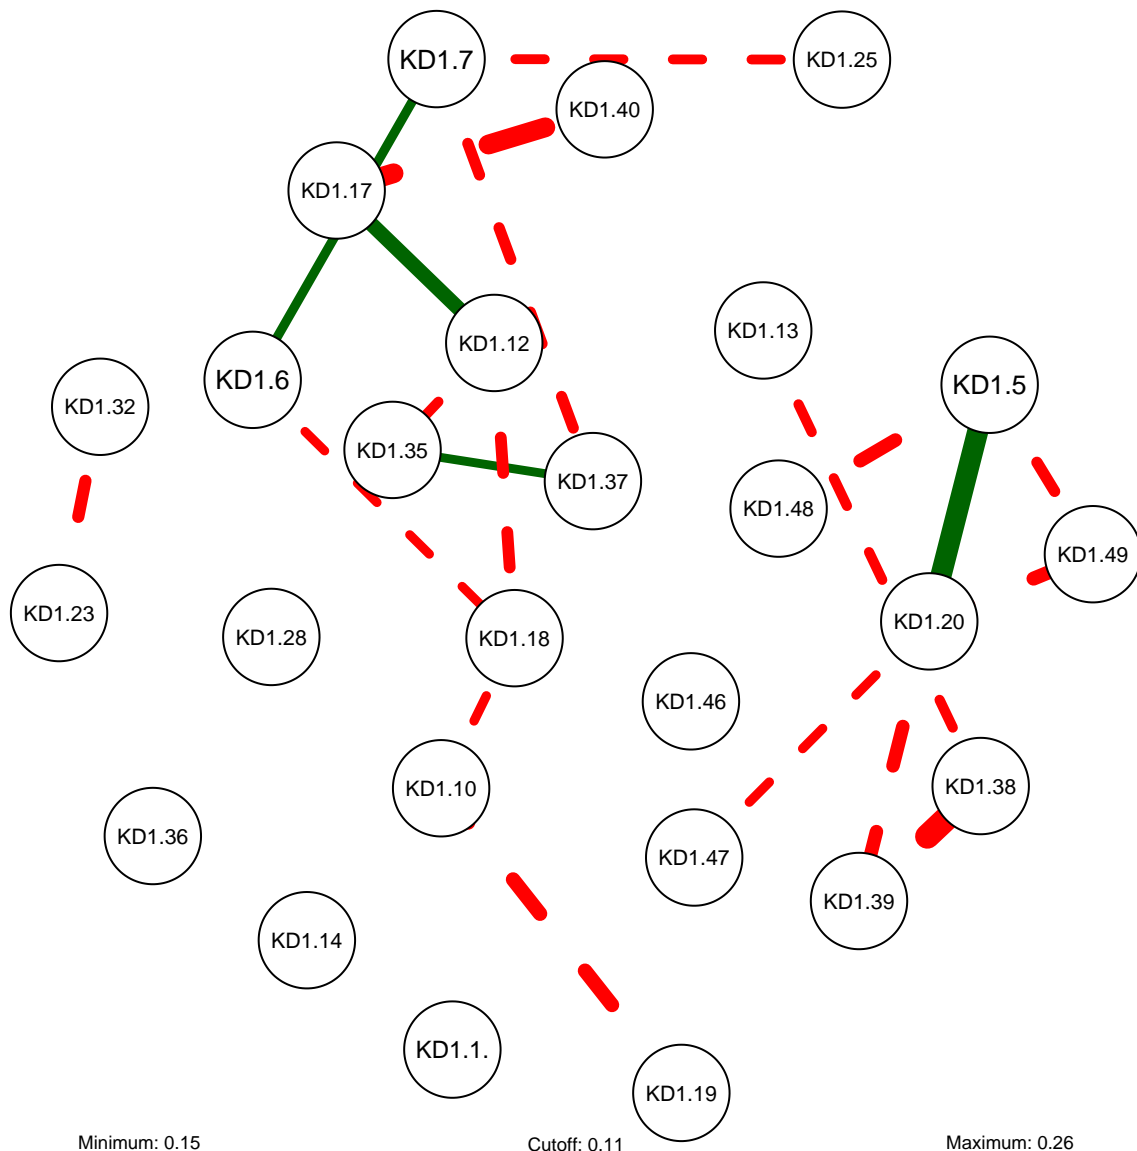

KD Partial Correlation Graph OSU 1200

Cutoff: 0.11

Maximum: 0.26

KD Partial Correlation Graph OSU 1200

Minimum: 0.05

Cutoff: 0.11

Maximum: 0.26

KD Partial Correlation Graph OSU 1200

Minimum: 0.1

Cutoff: 0.11

Maximum: 0.26

KD Partial Correlation Graph OSU 1200

Minimum: 0.15

Cutoff: 0.11

Maximum: 0.26

KD Partial Correlation Graph OSU 1200

KD1.7

KD1.25

KD1.40

KD1.17

KD1.12

KD1.13

KD1.32

KD1.6

KD1.20

KD1.46

KD1.10

KD1.38

KD1.36

KD1.47

KD1.39

KD1.14