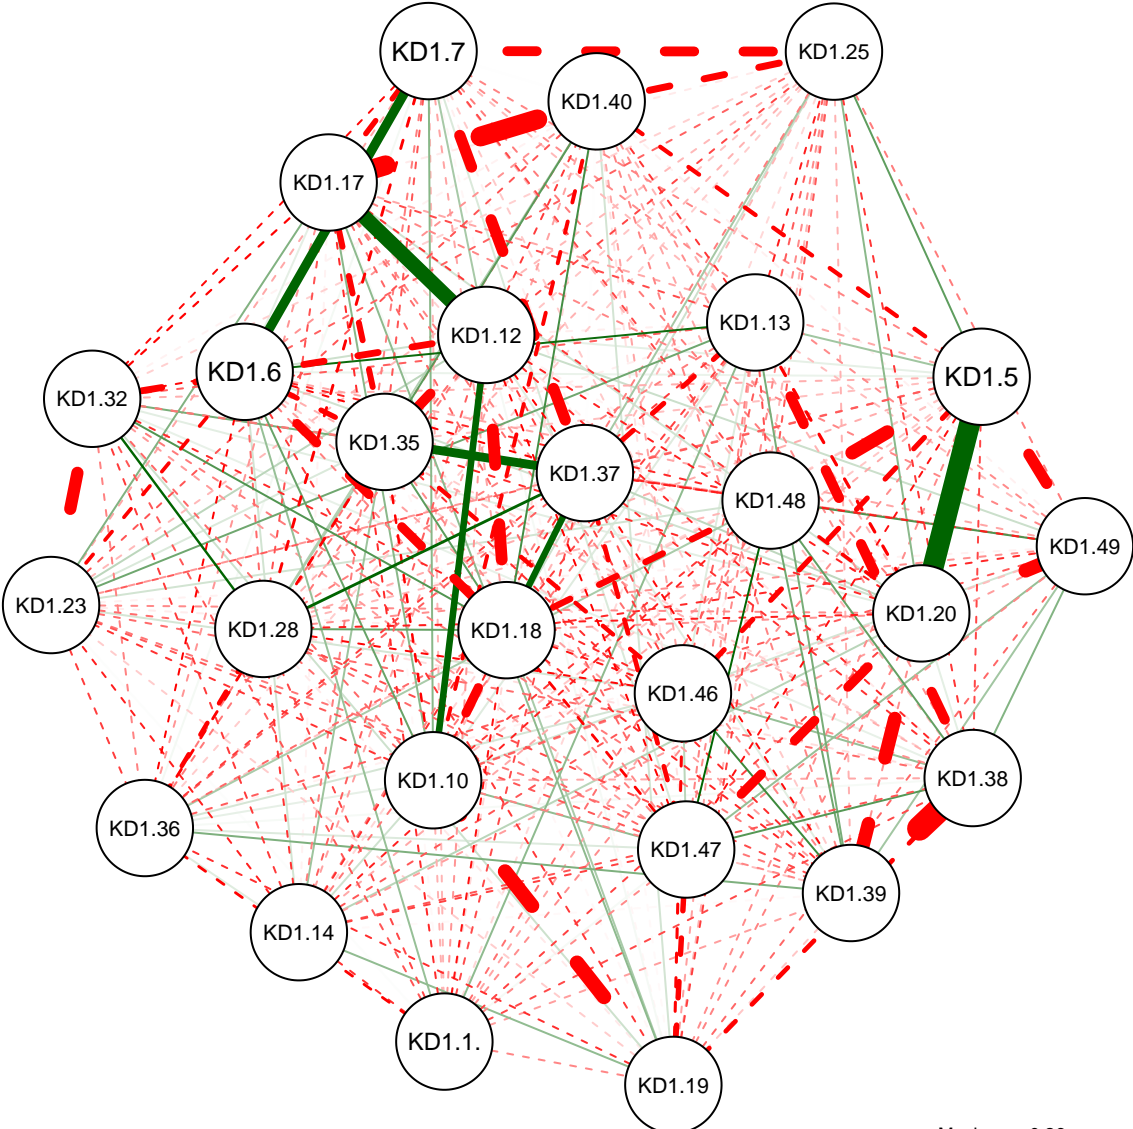

KD Partial Correlation Graph OSU 1200

Cutoff: 0.11

Maximum: 0.26

KD Partial Correlation Graph OSU 1200

Minimum: 0.05

Cutoff: 0.11

Maximum: 0.26

KD Partial Correlation Graph OSU 1200

Minimum: 0.1

Cutoff: 0.11

Maximum: 0.26

KD Partial Correlation Graph OSU 1200

Minimum: 0.15

Cutoff: 0.11

Maximum: 0.26

KD Partial Correlation Graph OSU 1200

KD1.7

KD1.25

KD1.40

KD1.17

KD1.12

KD1.13

KD1.32

KD1.6

KD1.20

KD1.46

KD1.10

KD1.38

KD1.36

KD1.47

KD1.39

KD1.14