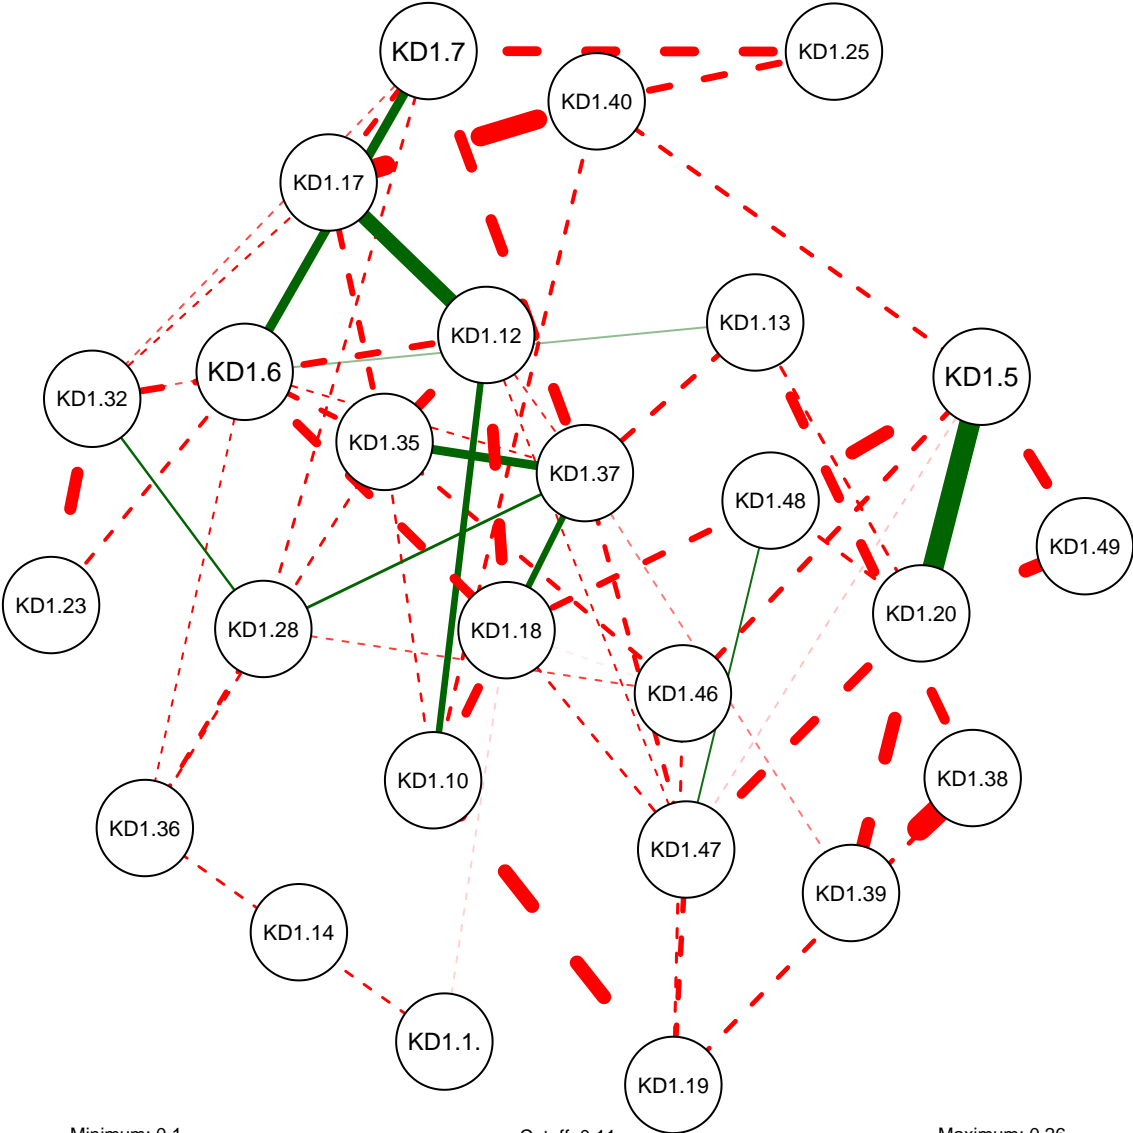

KD Partial Correlation Graph OSU 1200

Cutoff: 0.11

Maximum: 0.26

KD Partial Correlation Graph OSU 1200

Minimum: 0.05

Cutoff: 0.11

Maximum: 0.26

KD Partial Correlation Graph OSU 1200

Minimum: 0.1

Cutoff: 0.11

Maximum: 0.26

KD Partial Correlation Graph OSU 1200

Minimum: 0.15

Cutoff: 0.11

Maximum: 0.26

KD Partial Correlation Graph OSU 1200

KD1.7

KD1.25

KD1.40

KD1.17

KD1.12

KD1.13

KD1.32

KD1.6

KD1.20

KD1.46

KD1.10

KD1.38

KD1.36

KD1.47

KD1.39

KD1.14