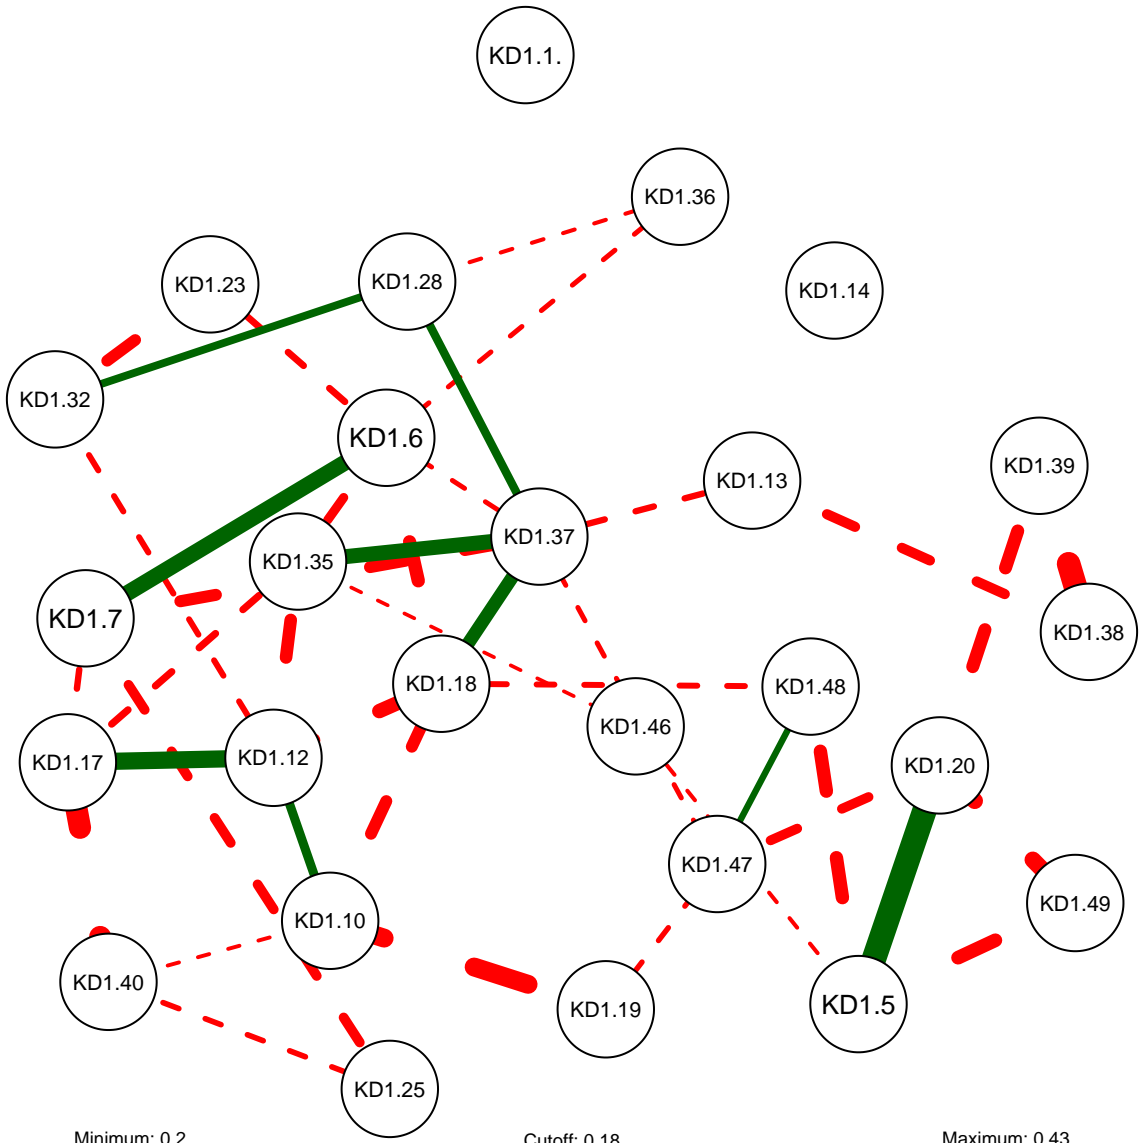

# KD Partial Correlation Graph OSU 1200

Cutoff: 0.18

Maximum: 0.43

# KD Partial Correlation Graph OSU 1200

Minimum: 0.1

Cutoff: 0.18

Maximum: 0.43

# KD Partial Correlation Graph OSU 1200

Minimum: 0.15

Cutoff: 0.18

Maximum: 0.43

# KD Partial Correlation Graph OSU 1200

Minimum: 0.2

Cutoff: 0.18

Maximum: 0.43