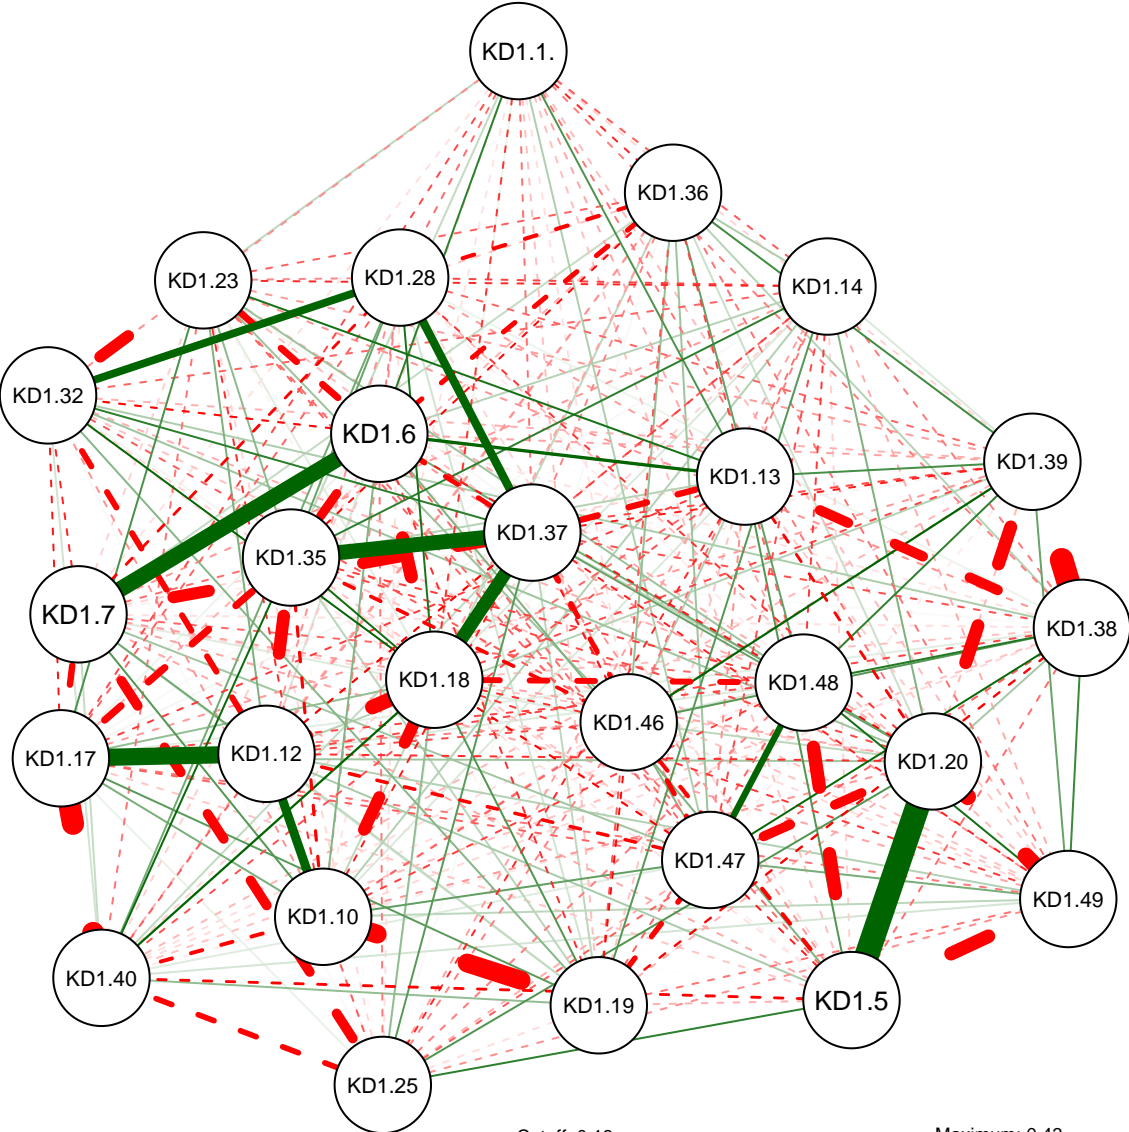

# KD Partial Correlation Graph OSU 1200

Cutoff: 0.18

Maximum: 0.43

# KD Partial Correlation Graph OSU 1200

Minimum: 0.05

Cutoff: 0.18

Maximum: 0.43

# KD Partial Correlation Graph OSU 1200

Minimum: 0.1

Cutoff: 0.18

Maximum: 0.43

# KD Partial Correlation Graph OSU 1200

Minimum: 0.15

Cutoff: 0.18

Maximum: 0.43