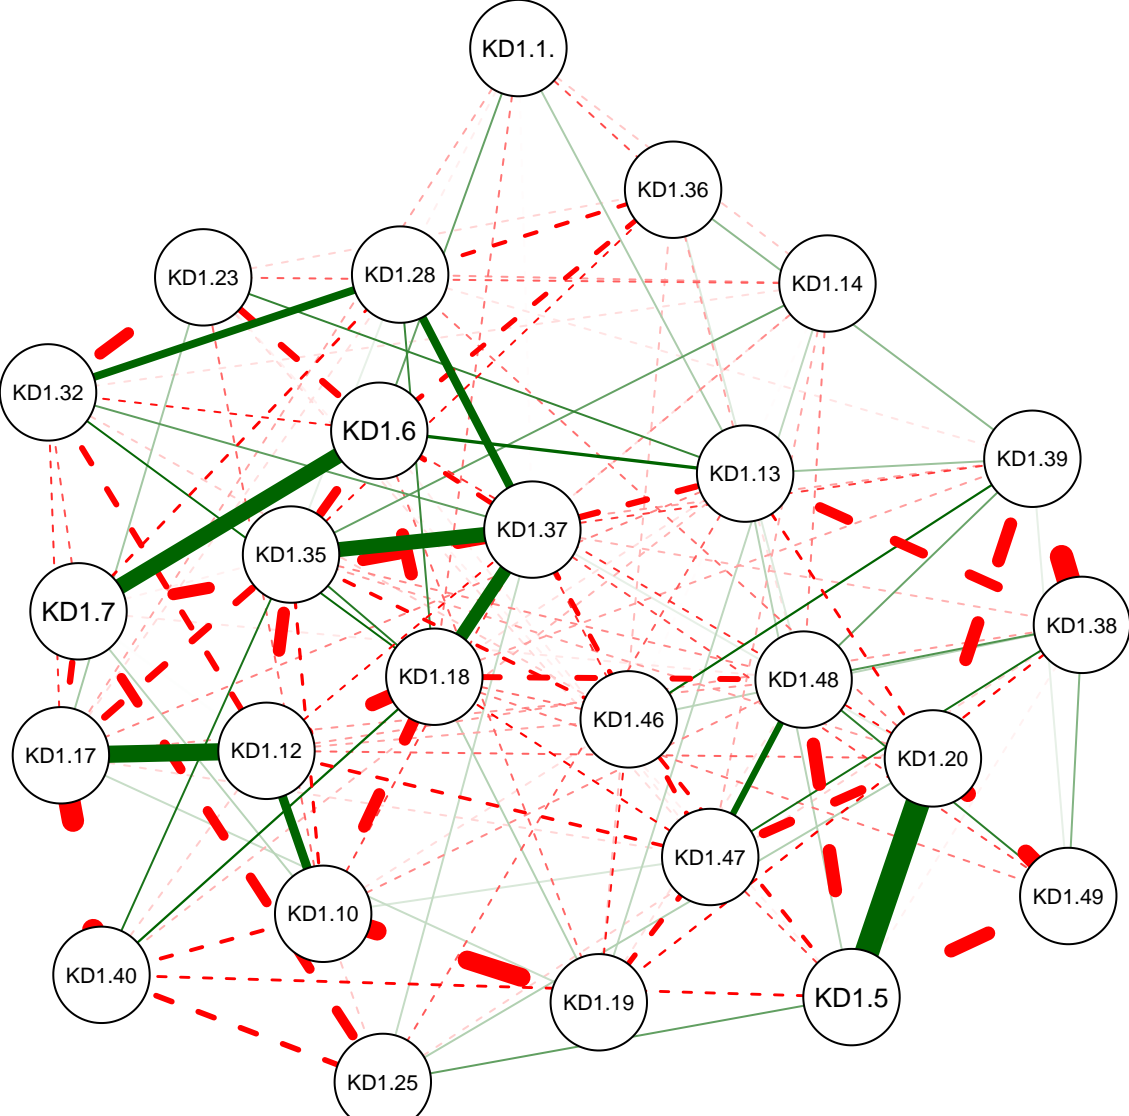

# KD Partial Correlation Graph OSU 1200

Cutoff: 0.18

Maximum: 0.43

# KD Partial Correlation Graph OSU 1200

Minimum: 0.05

Cutoff: 0.18

Maximum: 0.43

# KD Partial Correlation Graph OSU 1200

Minimum: 0.1

Cutoff: 0.18

Maximum: 0.43

# KD Partial Correlation Graph OSU 1200

Minimum: 0.15

Cutoff: 0.18

Maximum: 0.43