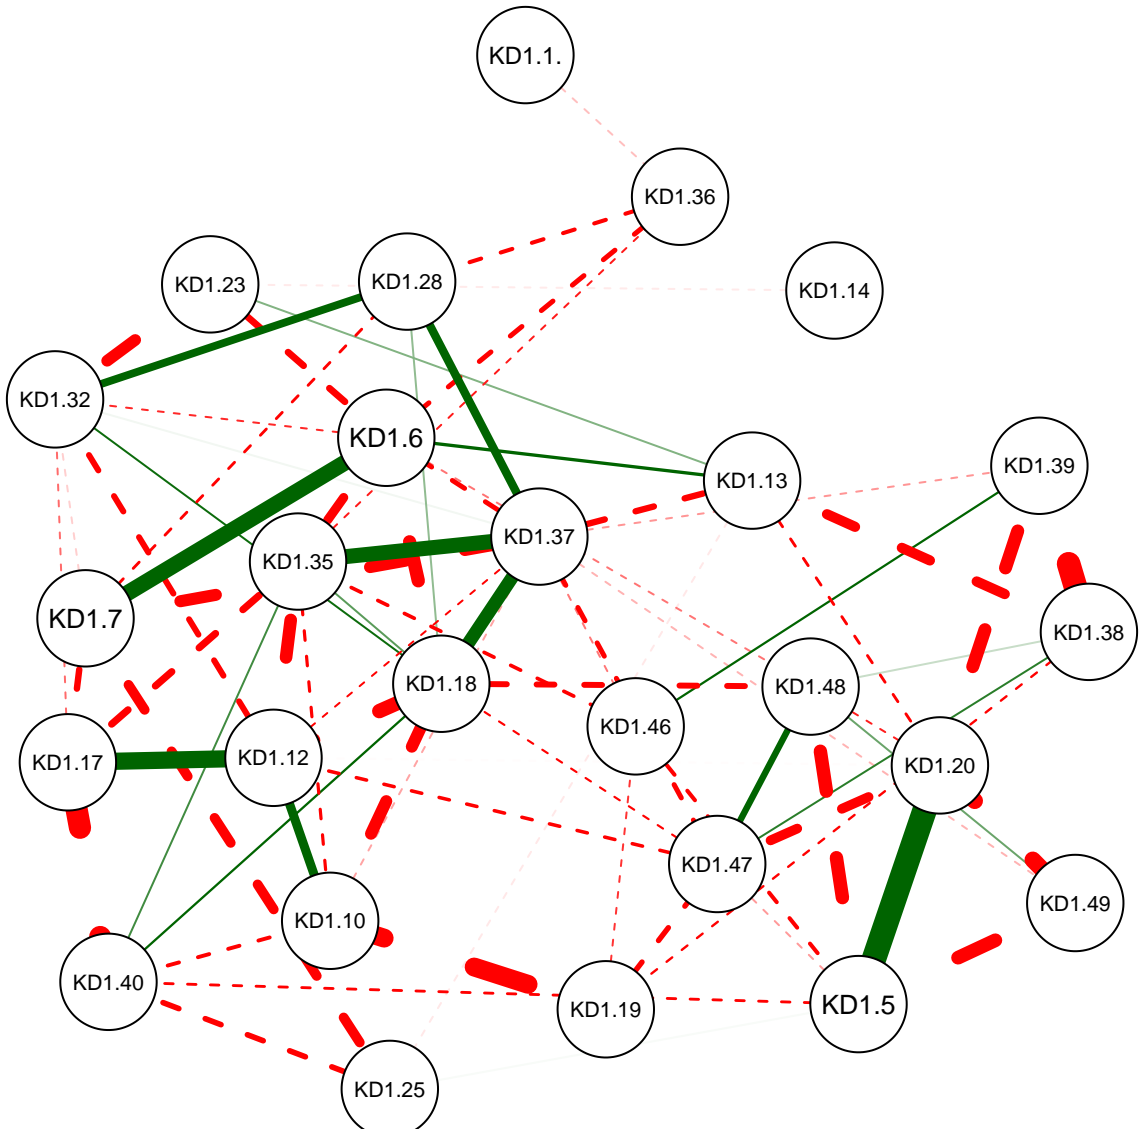

# KD Partial Correlation Graph OSU 1200

Cutoff: 0.18

Maximum: 0.43

# KD Partial Correlation Graph OSU 1200

Minimum: 0.05

Cutoff: 0.18

Maximum: 0.43

# KD Partial Correlation Graph OSU 1200

Minimum: 0.1

Cutoff: 0.18

Maximum: 0.43

# KD Partial Correlation Graph OSU 1200

Minimum: 0.15

Cutoff: 0.18

Maximum: 0.43