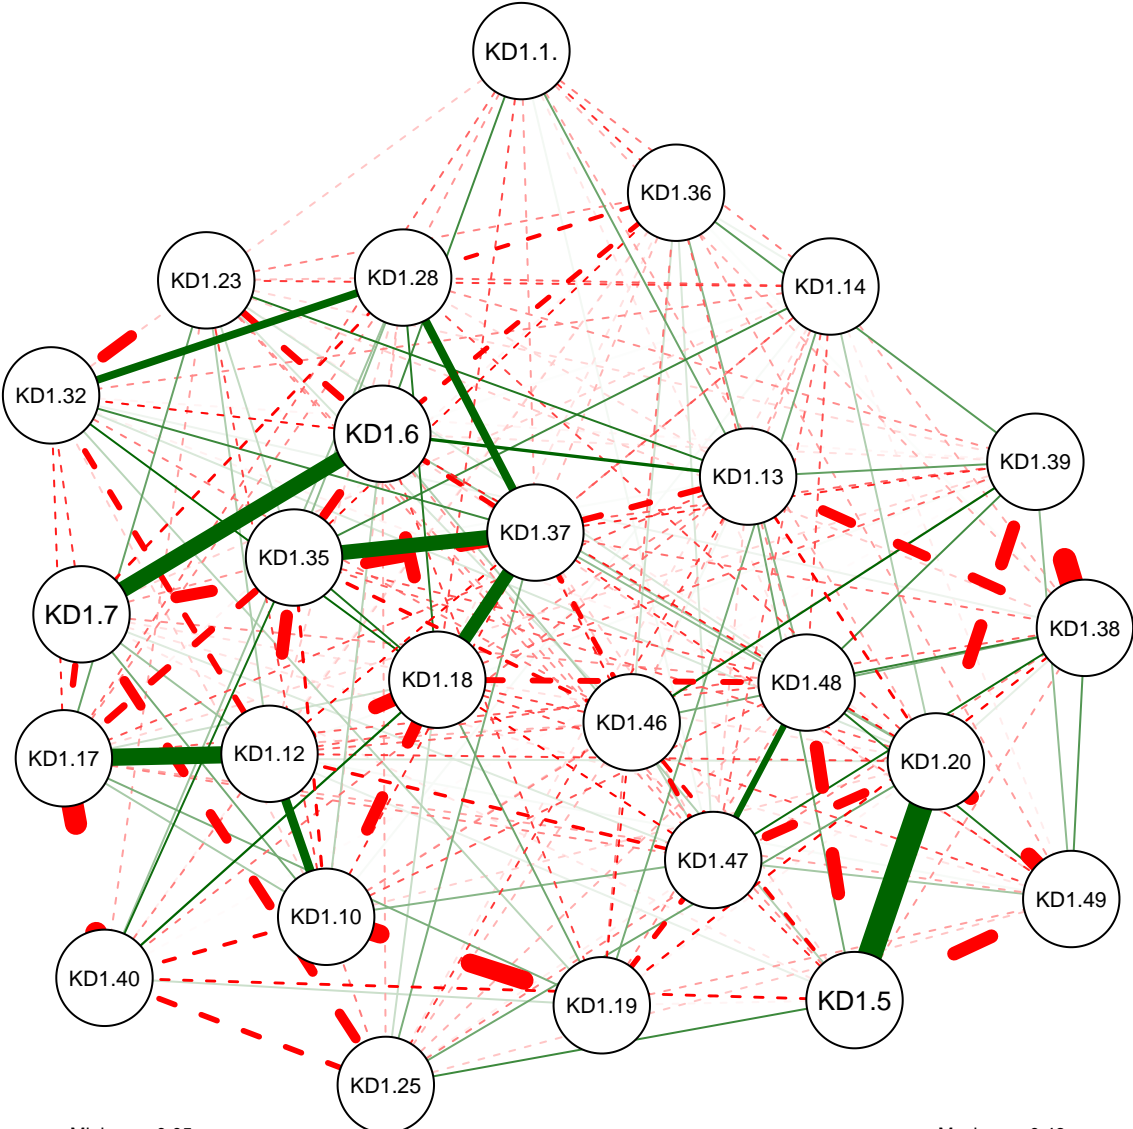

# KD Partial Correlation Graph OSU 1200

Cutoff: 0.18

Maximum: 0.43

# KD Partial Correlation Graph OSU 1200

Minimum: 0.05

Cutoff: 0.18

Maximum: 0.43

# KD Partial Correlation Graph OSU 1200

Minimum: 0.1

Cutoff: 0.18

Maximum: 0.43

# KD Partial Correlation Graph OSU 1200

Minimum: 0.15

Cutoff: 0.18

Maximum: 0.43