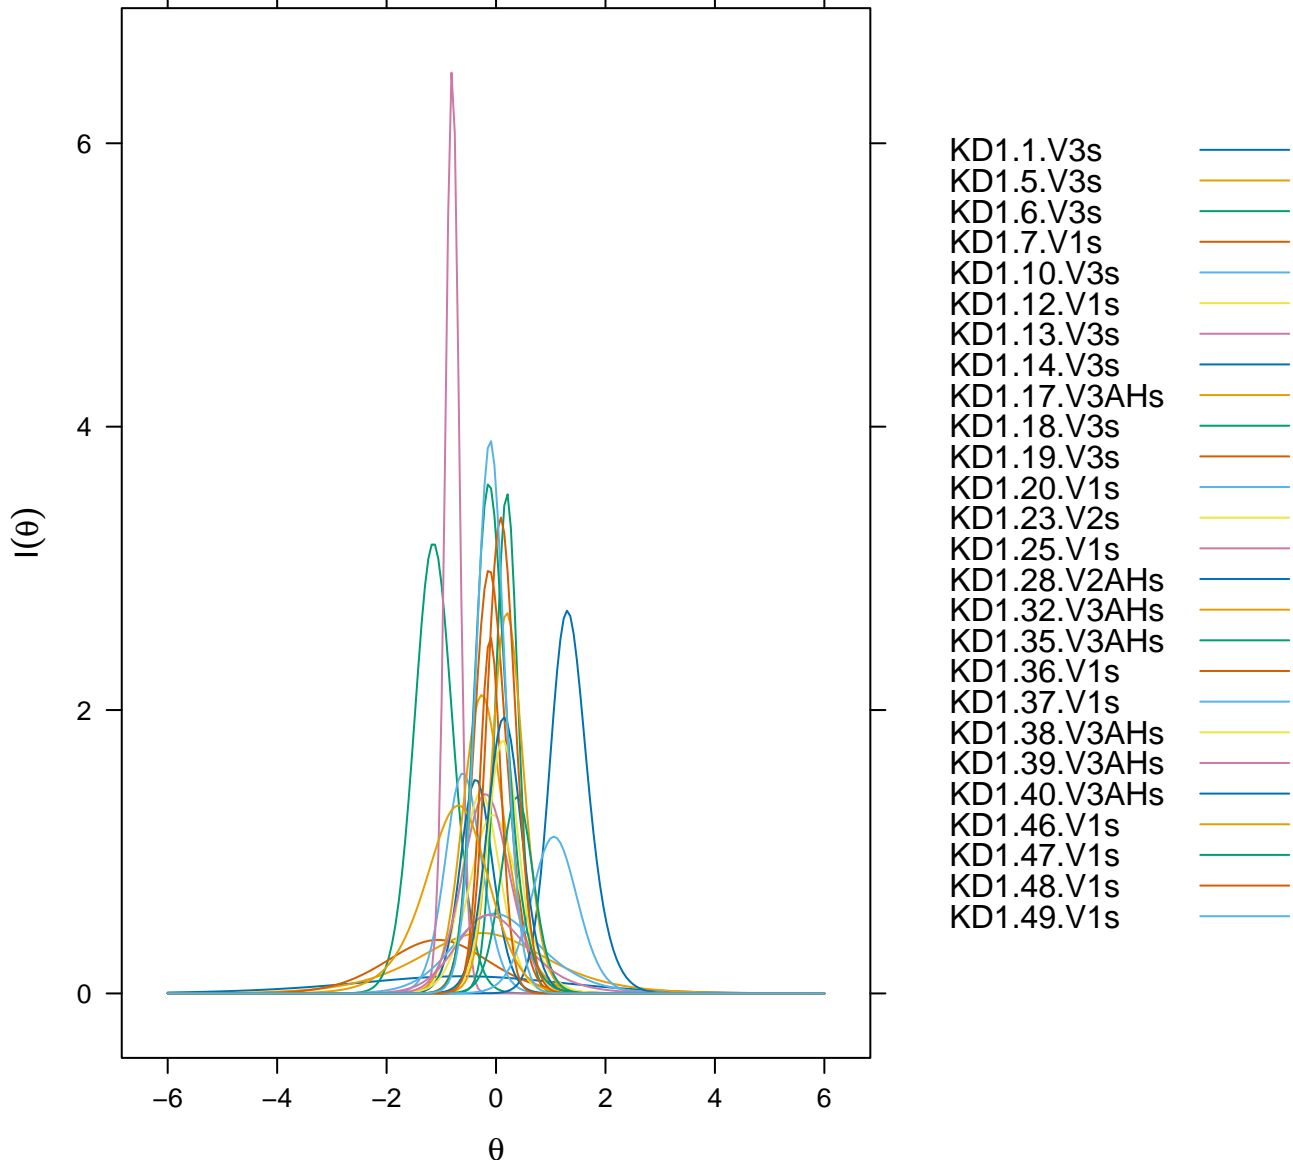

Item Information