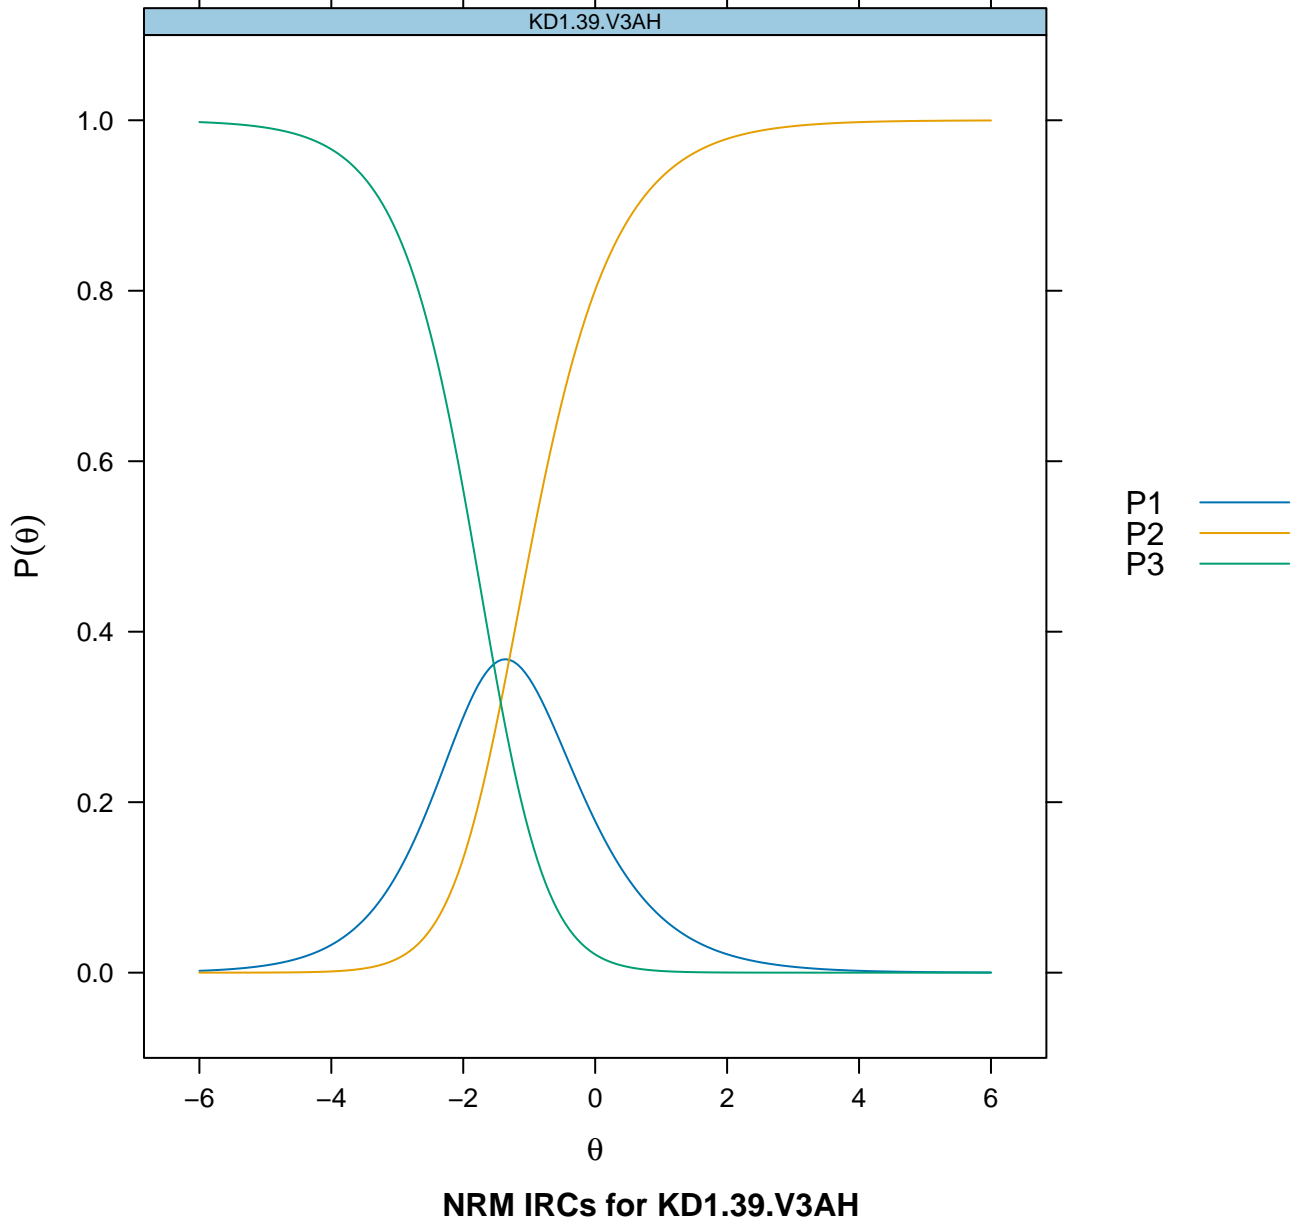

Item Probability Functions