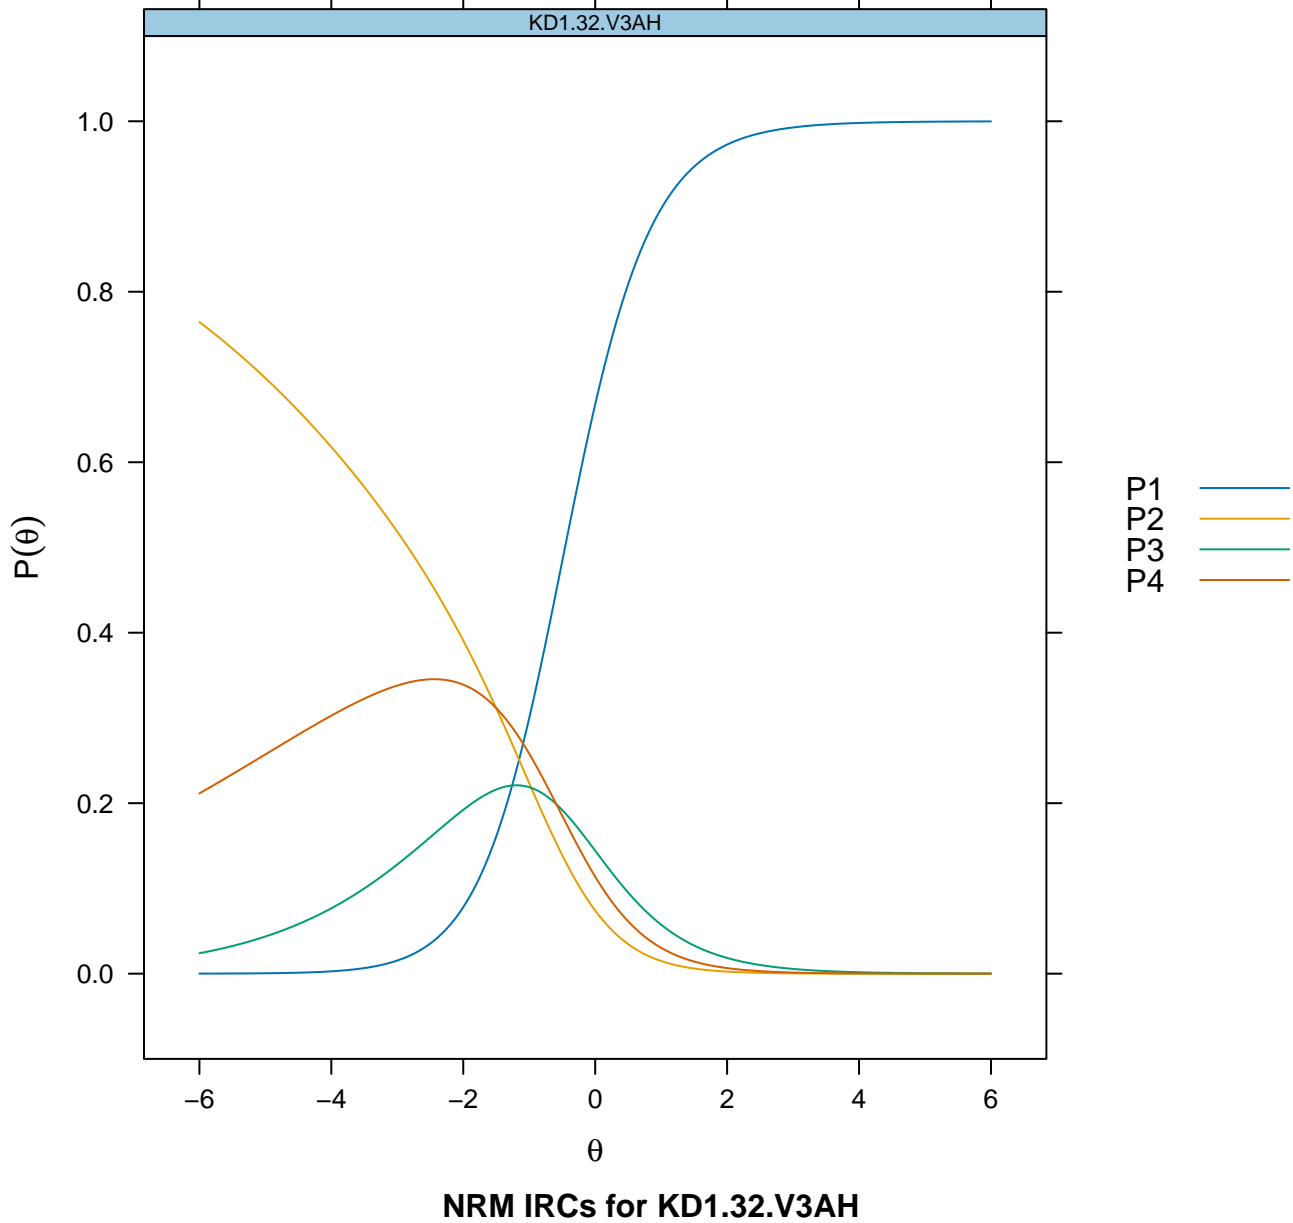

Item Probability Functions