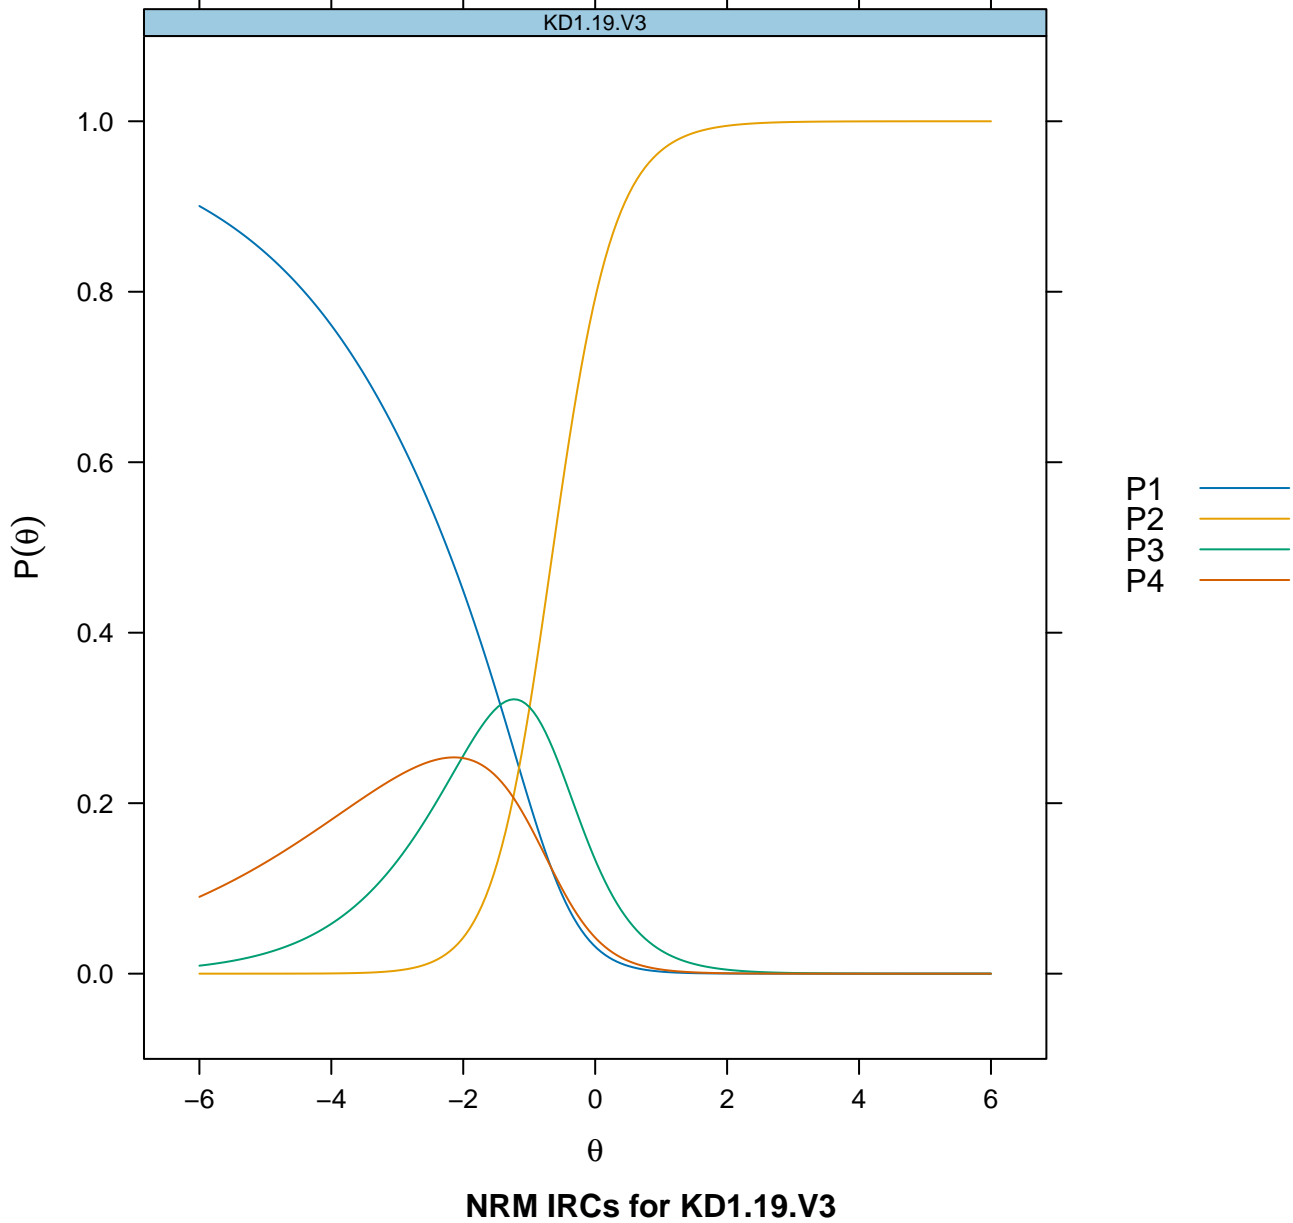

Item Probability Functions