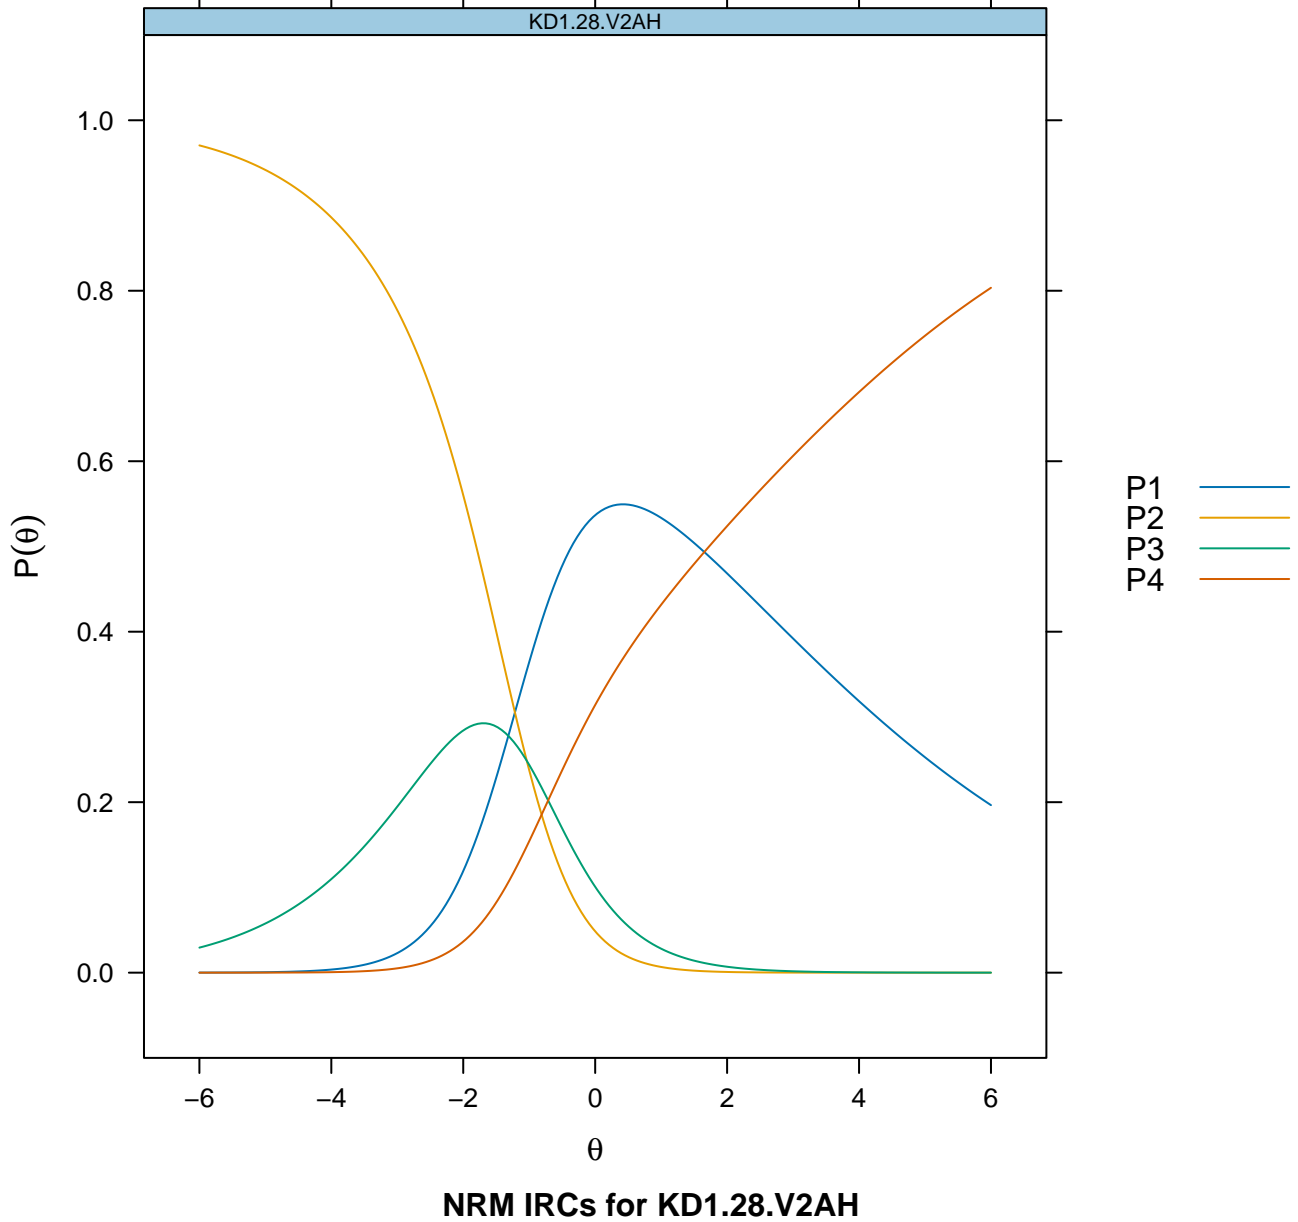

NRM IRCs for KD1.25.V1

Item Probability Functions