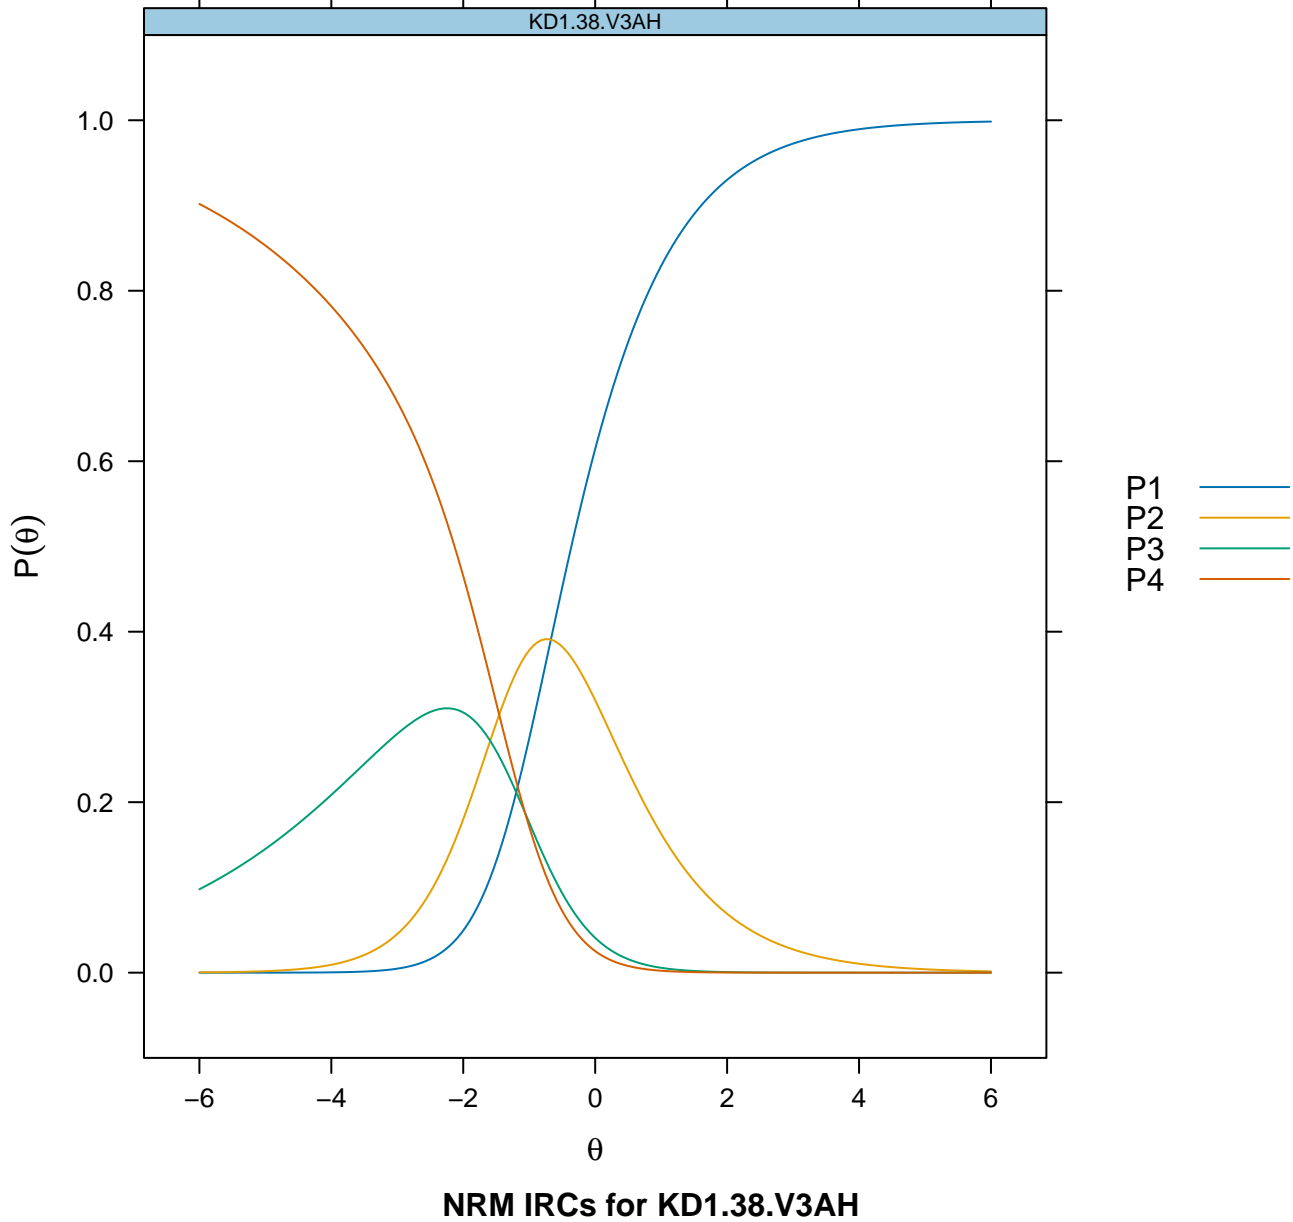

Item Probability Functions