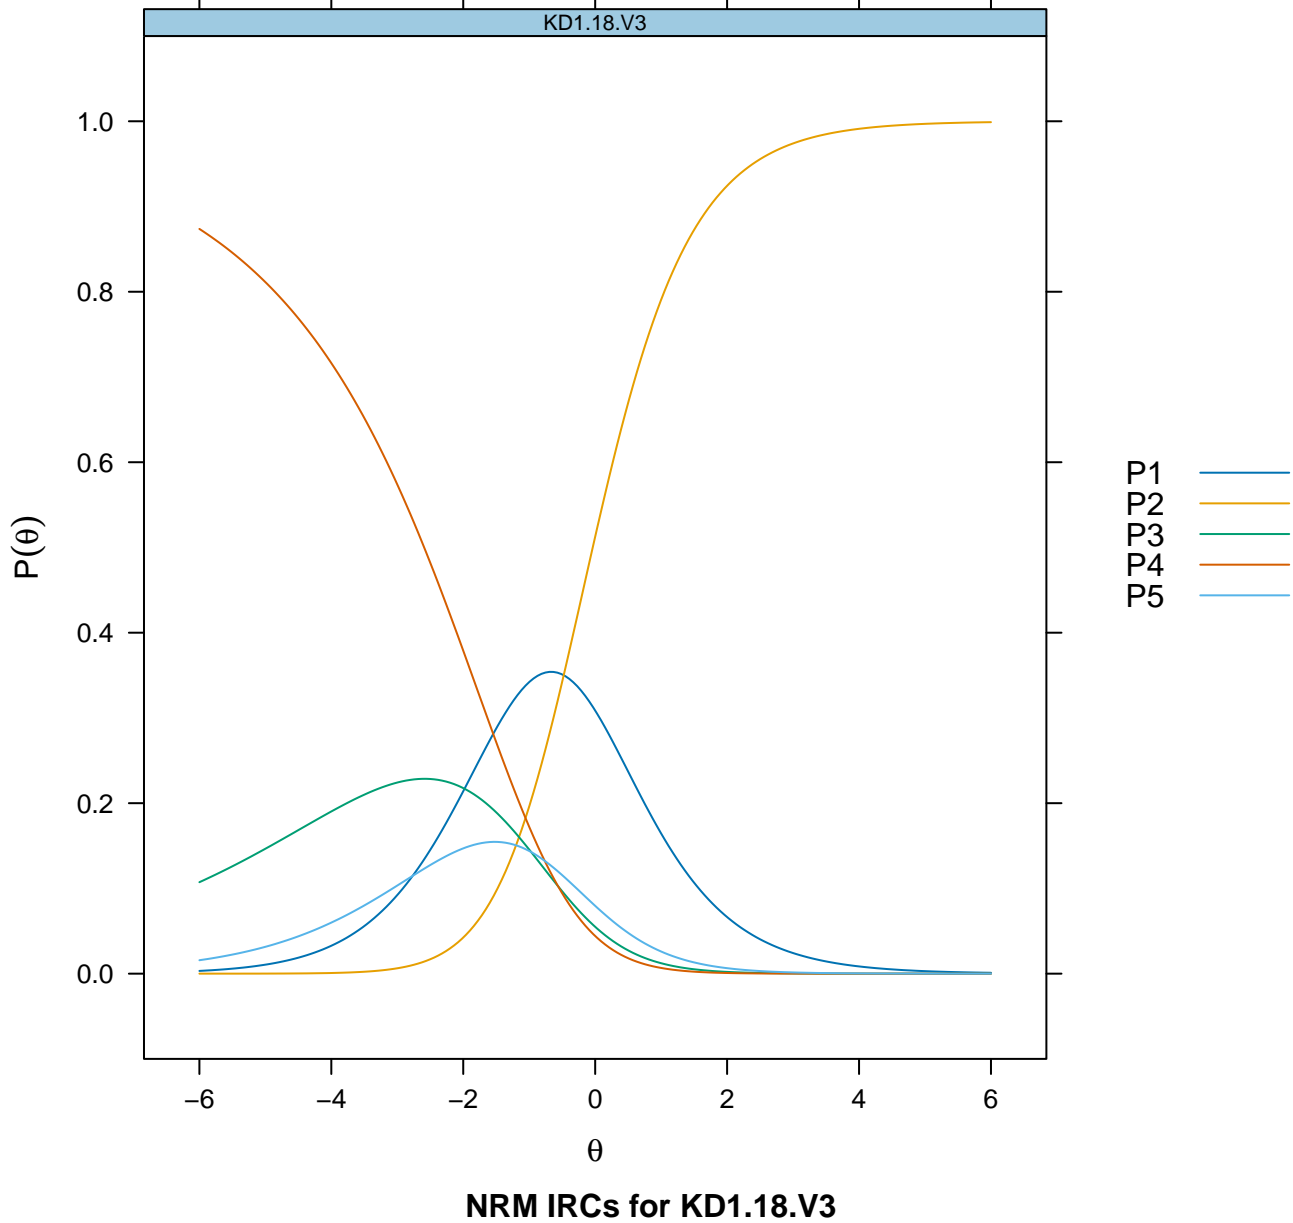

Item Probability Functions