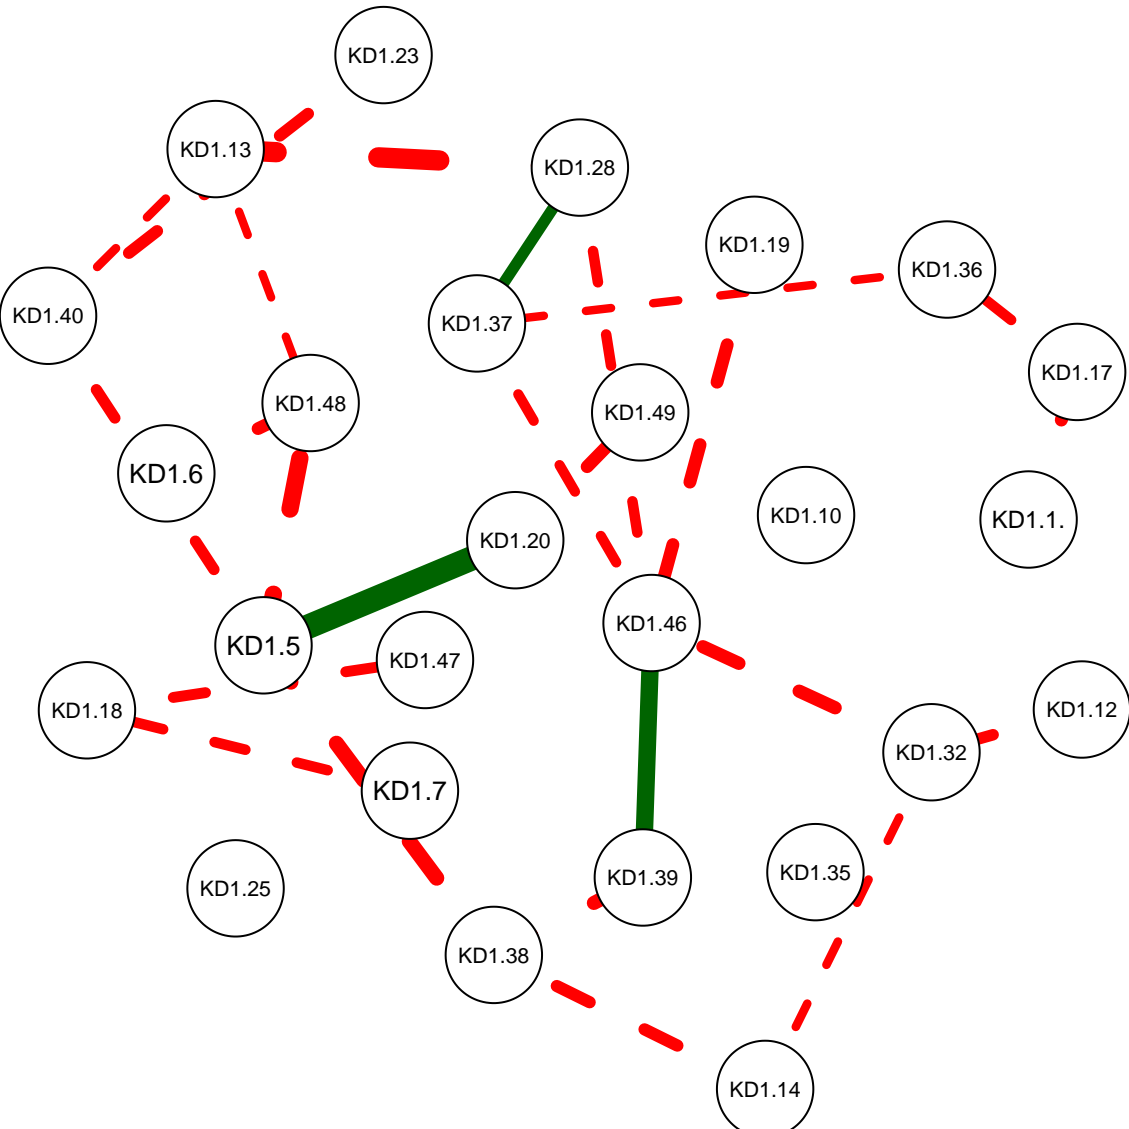

KD Partial Correlation Graph OSU 1250

Cutoff: 0.12

Maximum: 0.24

KD Partial Correlation Graph OSU 1250

KD Partial Correlation Graph OSU 1250

KD Partial Correlation Graph OSU 1250

Minimum: 0.15

Cutoff: 0.12

Maximum: 0.24

KD Partial Correlation Graph OSU 1250

Minimum: 0.2

Cutoff: 0.12

Maximum: 0.24