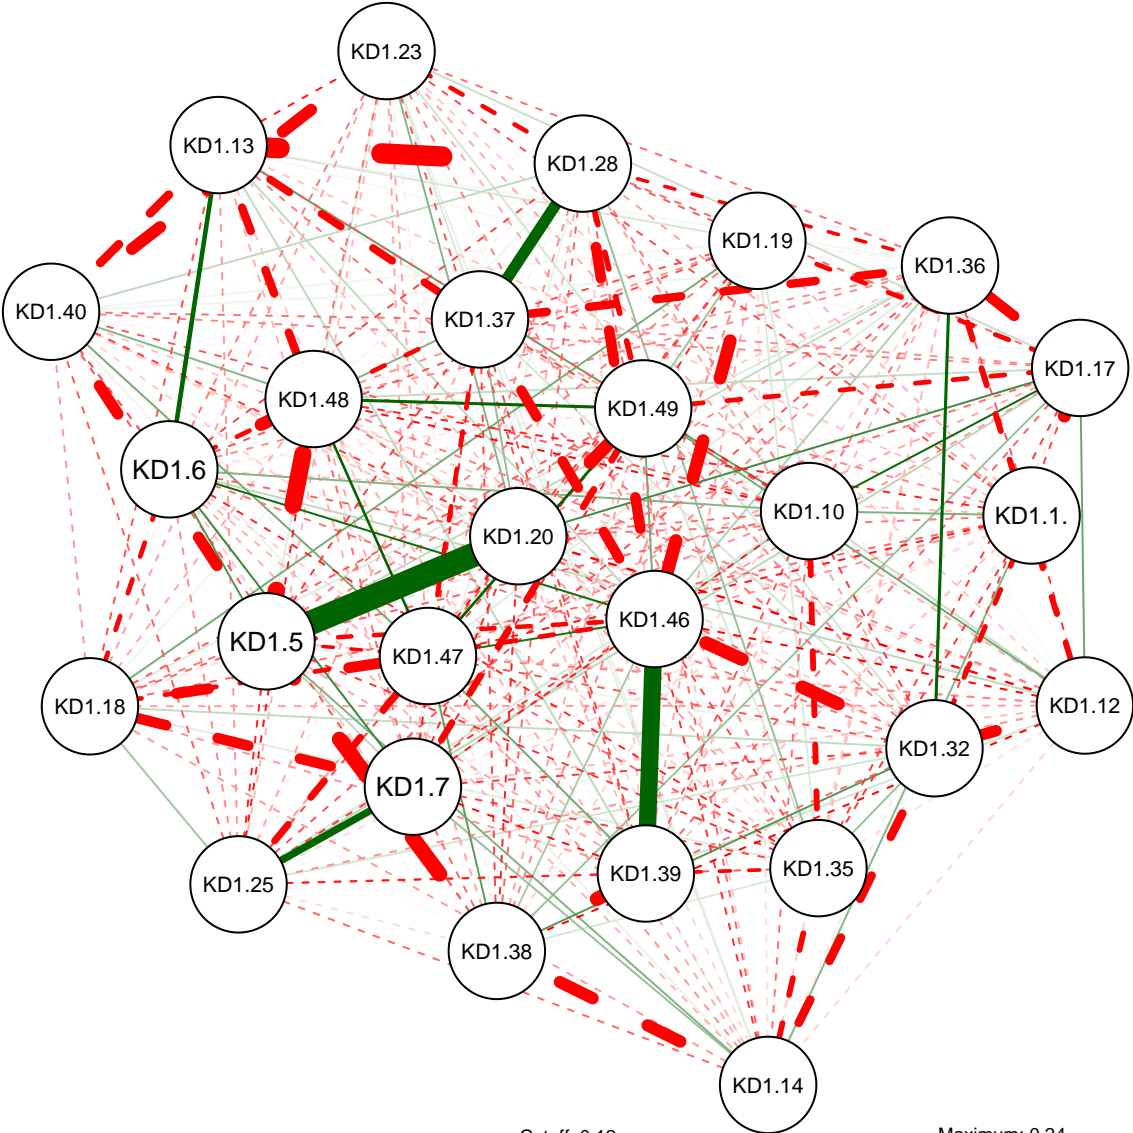

KD Partial Correlation Graph OSU 1250

Cutoff: 0.12

Maximum: 0.24

KD Partial Correlation Graph OSU 1250

KD Partial Correlation Graph OSU 1250

KD Partial Correlation Graph OSU 1250

Minimum: 0.15

Cutoff: 0.12

Maximum: 0.24

KD Partial Correlation Graph OSU 1250

Minimum: 0.2

Cutoff: 0.12

Maximum: 0.24