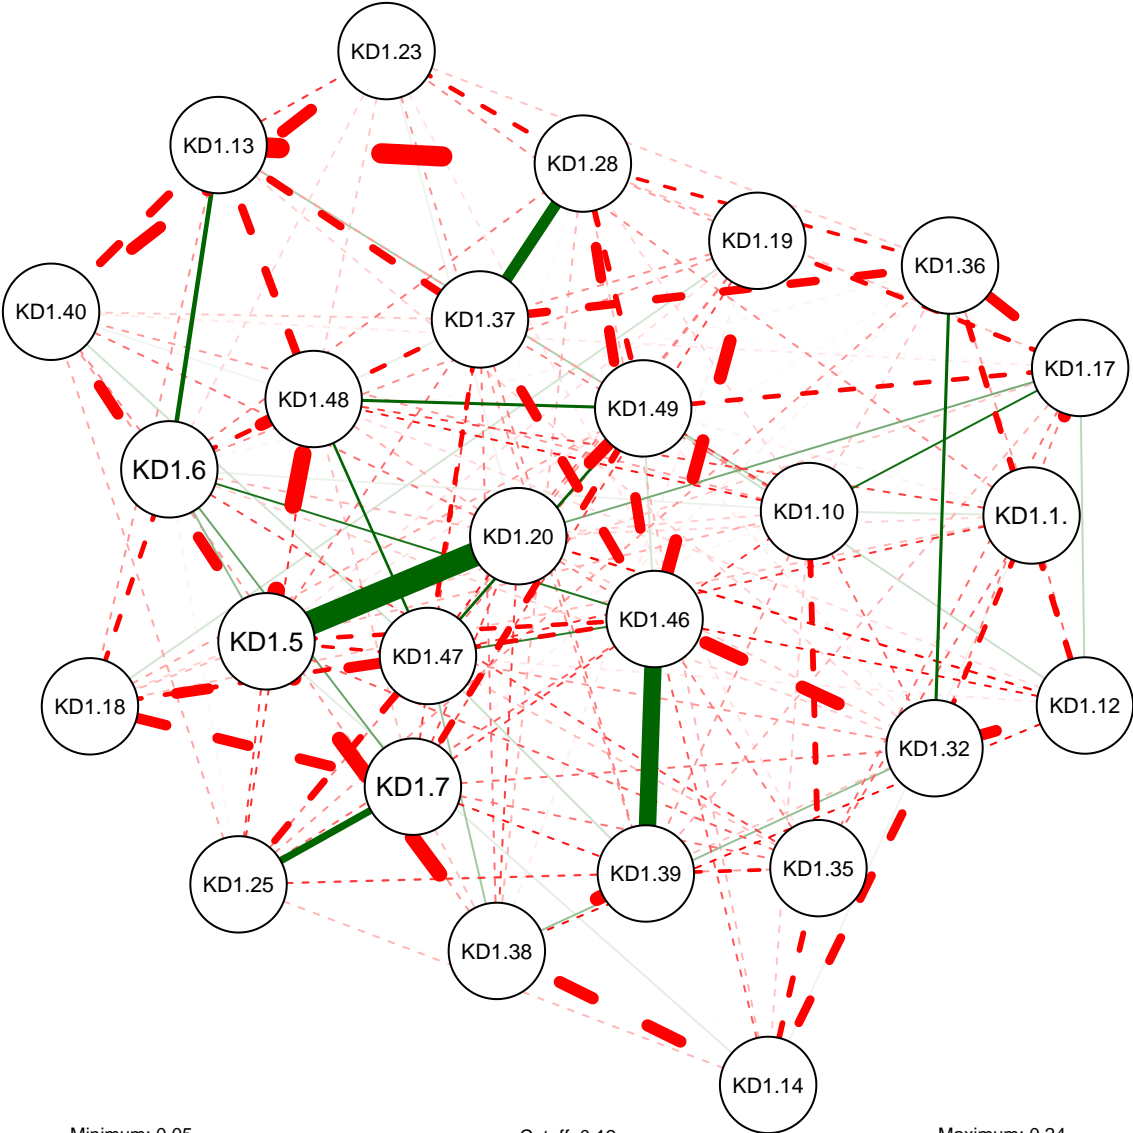

KD Partial Correlation Graph OSU 1250

Cutoff: 0.12

Maximum: 0.24

KD Partial Correlation Graph OSU 1250

KD Partial Correlation Graph OSU 1250

KD Partial Correlation Graph OSU 1250

Minimum: 0.15

Cutoff: 0.12

Maximum: 0.24

KD Partial Correlation Graph OSU 1250

Minimum: 0.2

Cutoff: 0.12

Maximum: 0.24