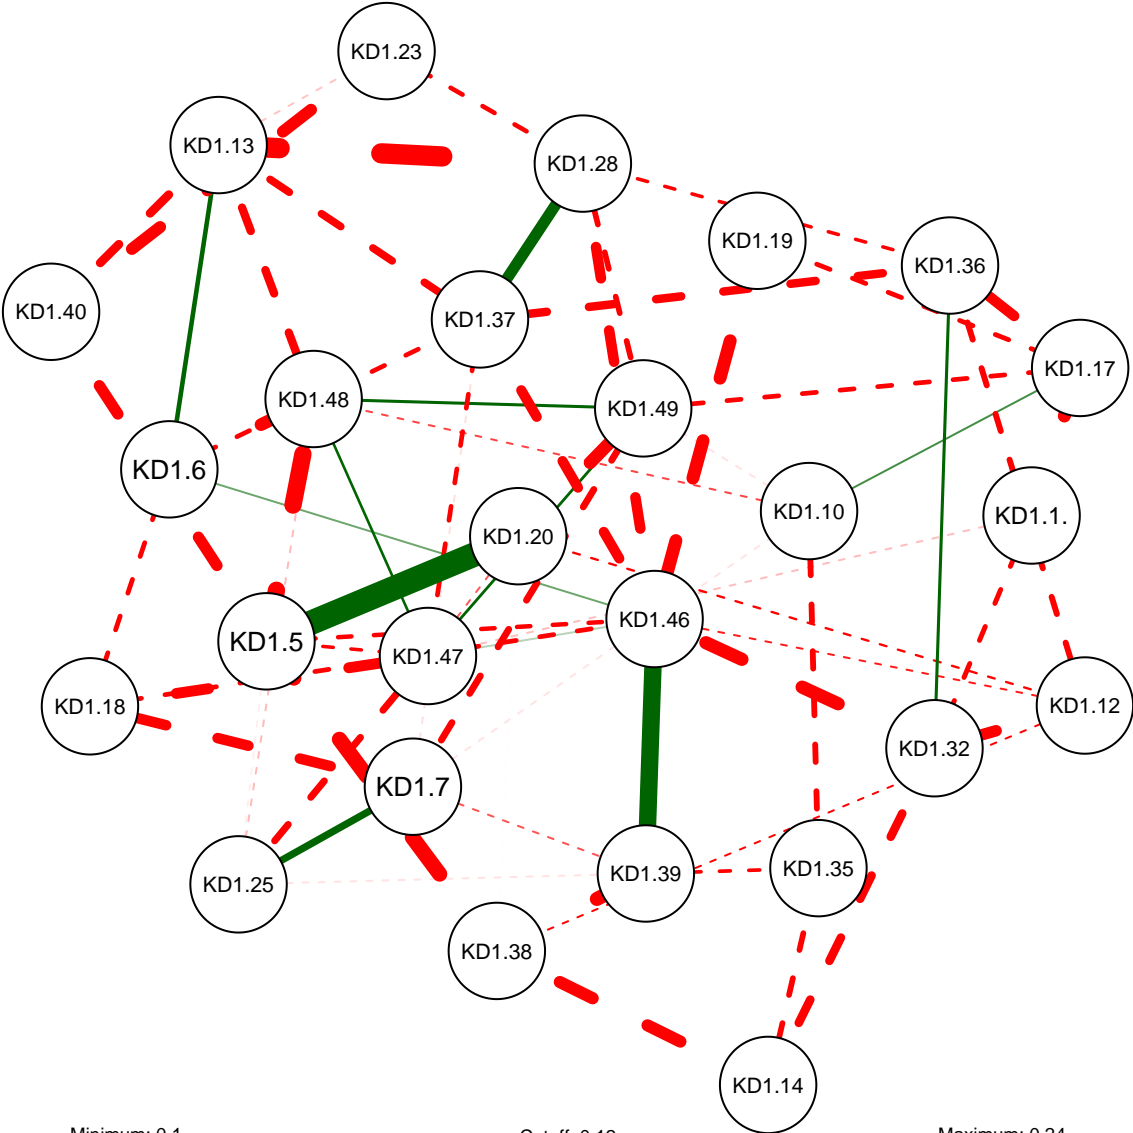

KD Partial Correlation Graph OSU 1250

Cutoff: 0.12

Maximum: 0.24

KD Partial Correlation Graph OSU 1250

KD Partial Correlation Graph OSU 1250

KD Partial Correlation Graph OSU 1250

Minimum: 0.15

Cutoff: 0.12

Maximum: 0.24

KD Partial Correlation Graph OSU 1250

Minimum: 0.2

Cutoff: 0.12

Maximum: 0.24