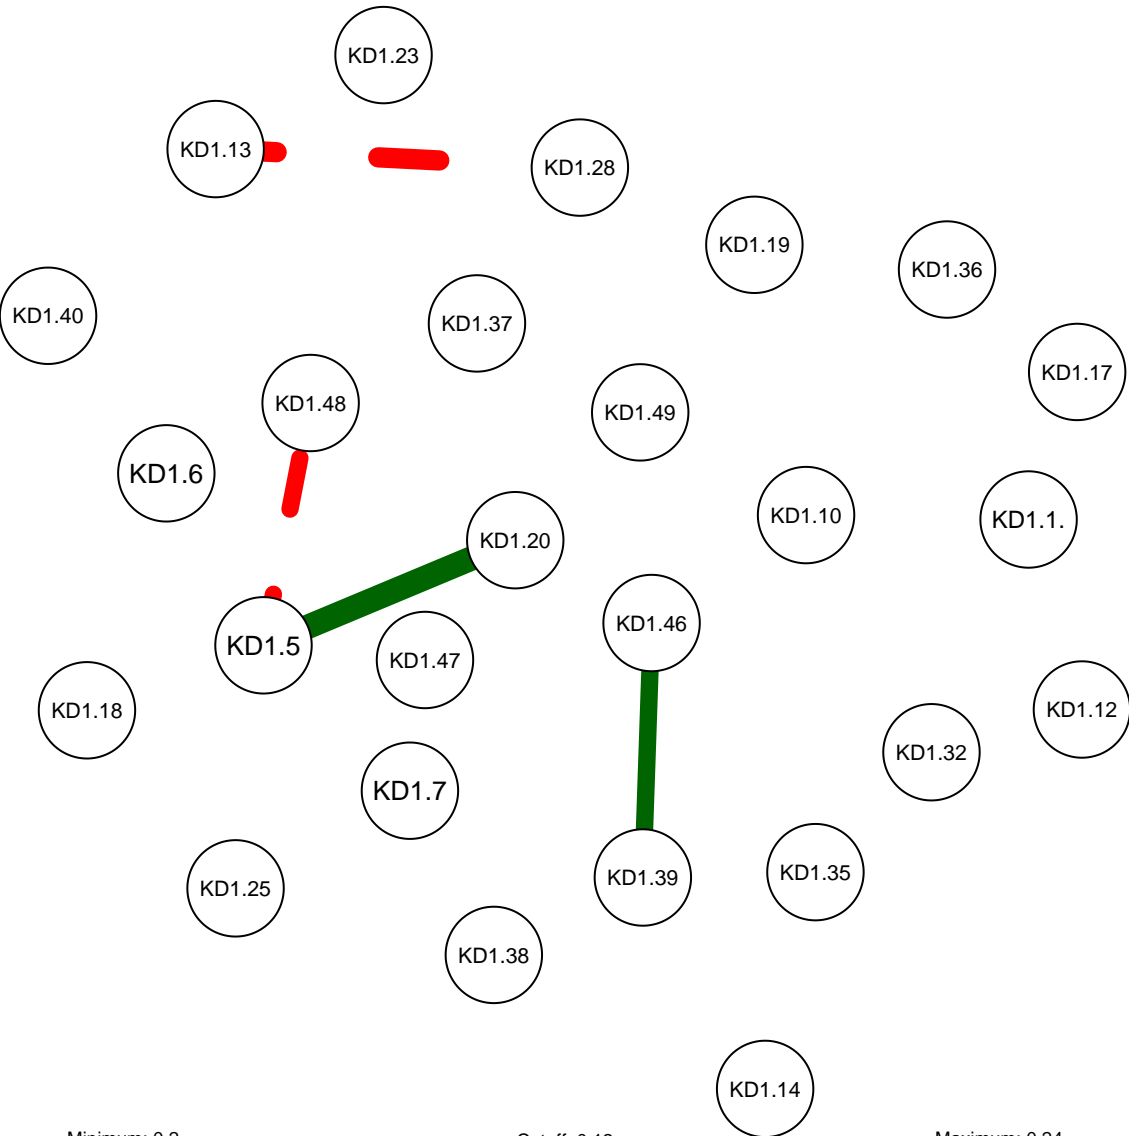

KD Partial Correlation Graph OSU 1250

Cutoff: 0.12

Maximum: 0.24

KD Partial Correlation Graph OSU 1250

KD Partial Correlation Graph OSU 1250

KD Partial Correlation Graph OSU 1250

Minimum: 0.15

Cutoff: 0.12

Maximum: 0.24

KD Partial Correlation Graph OSU 1250

Minimum: 0.2

Cutoff: 0.12

Maximum: 0.24