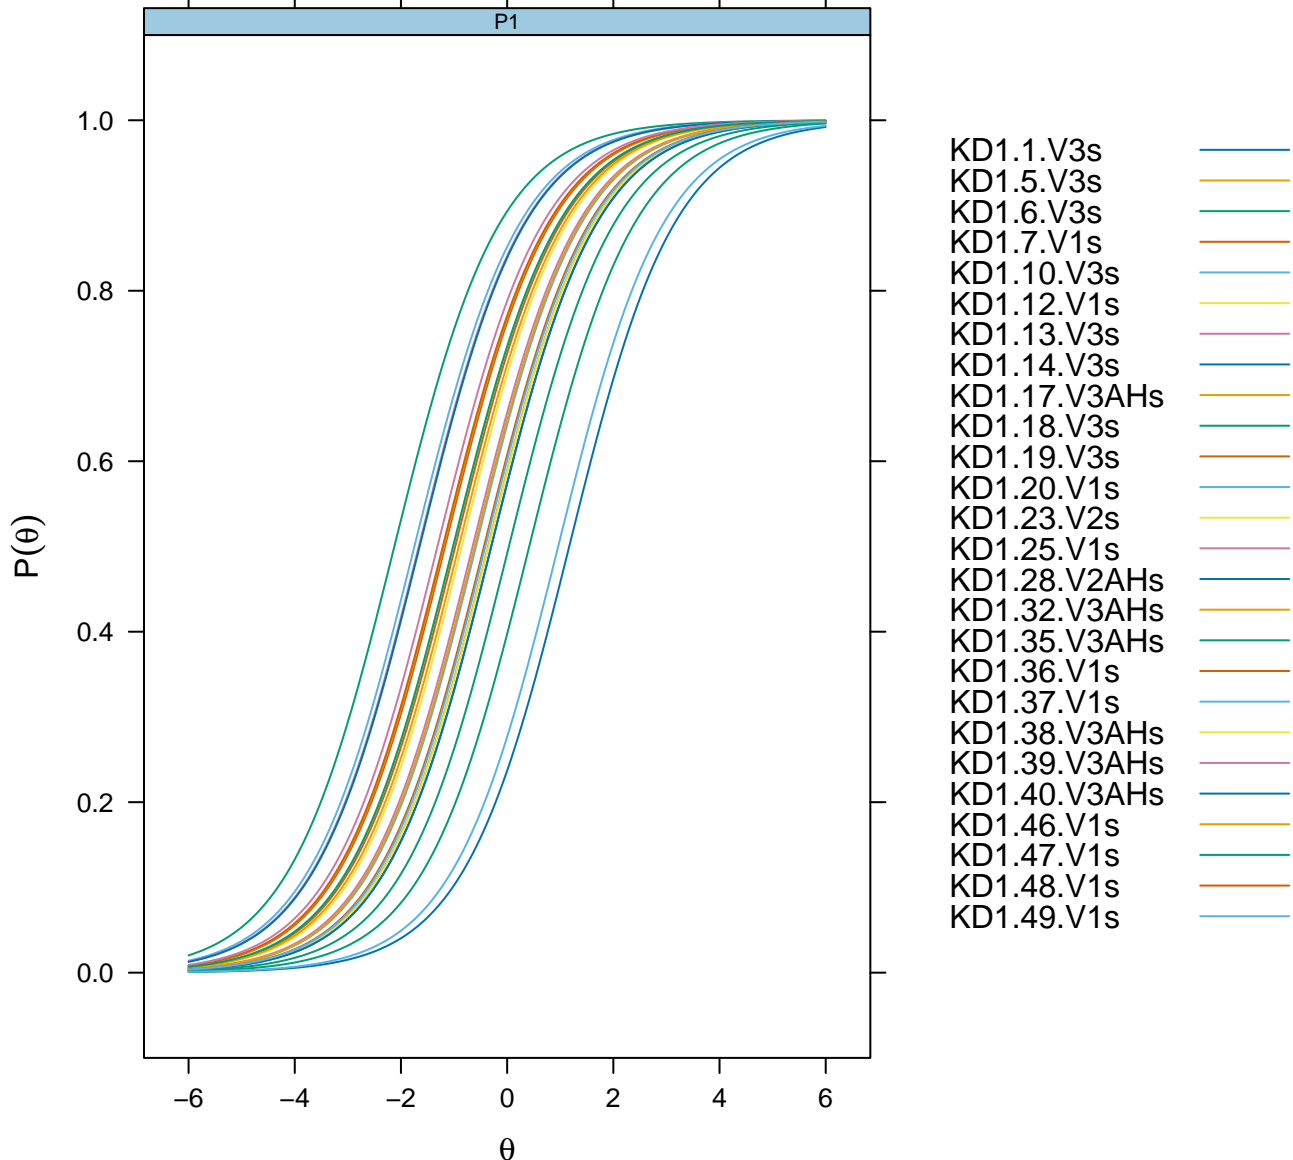

Expected Total Score

Rasch IRT Model

Item Probability Functions

Rasch IRT Model With All Items

Item Probability Functions

KD1.1.V3s —

Rasch IRT Model

Item Probability Functions