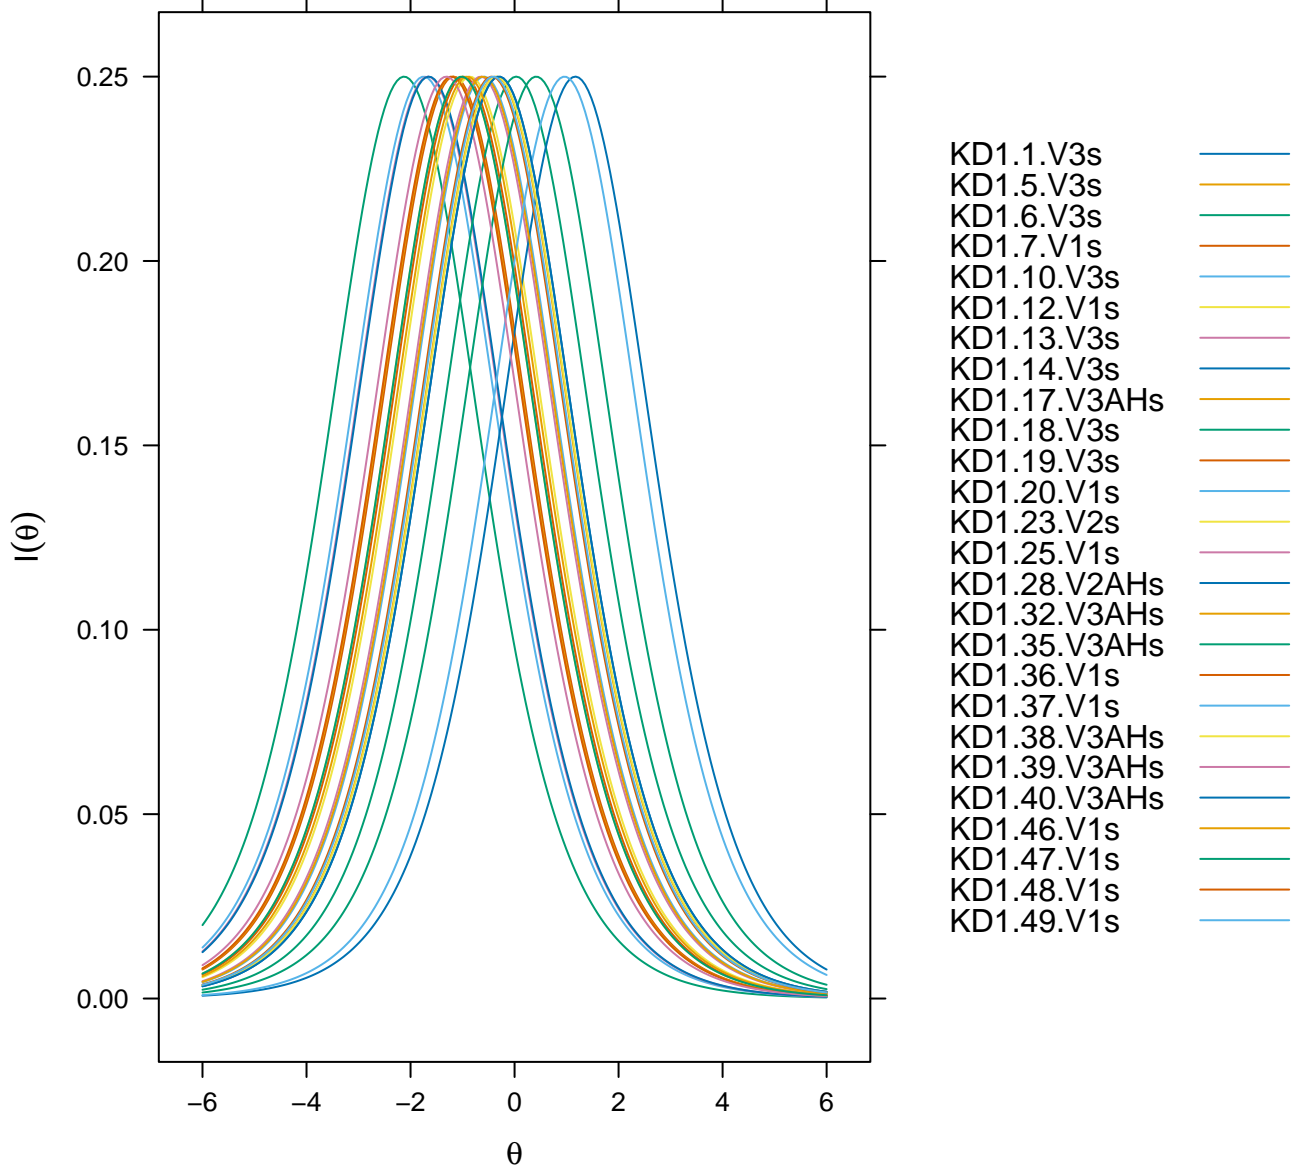

Item Information

Rasch IRT Model With All Items