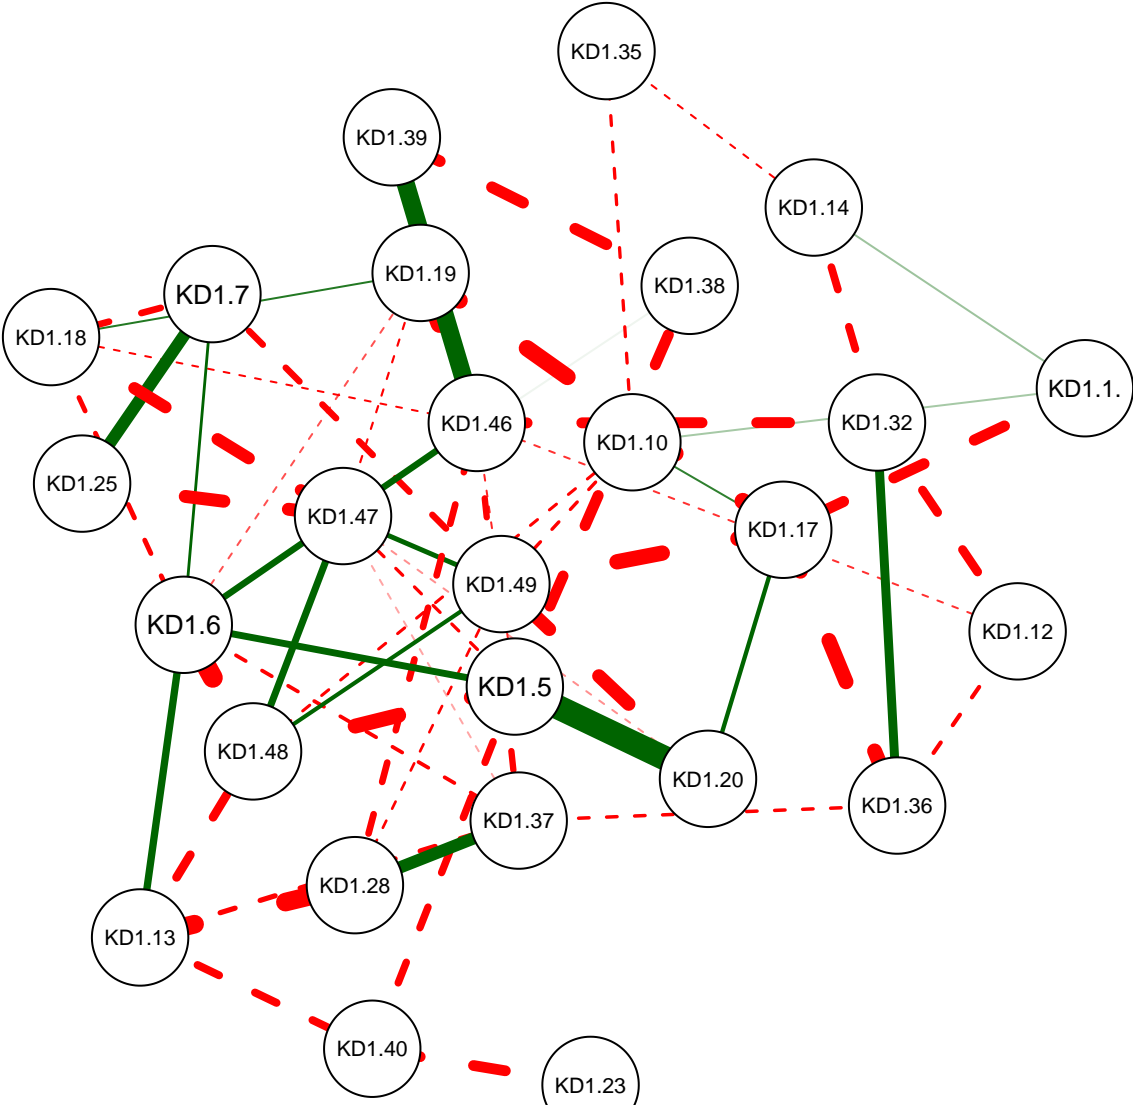

KD Partial Correlation Graph OSU 1250

Cutoff: 0.22

Maximum: 0.47

KD Partial Correlation Graph OSU 1250

Minimum: 0.05

Cutoff: 0.22

Maximum: 0.47

KD Partial Correlation Graph OSU 1250

Minimum: 0.1

Cutoff: 0.22

Maximum: 0.47

KD Partial Correlation Graph OSU 1250

Minimum: 0.15

Cutoff: 0.22

Maximum: 0.47

KD Partial Correlation Graph OSU 1250

Minimum: 0.2

Cutoff: 0.22

Maximum: 0.47