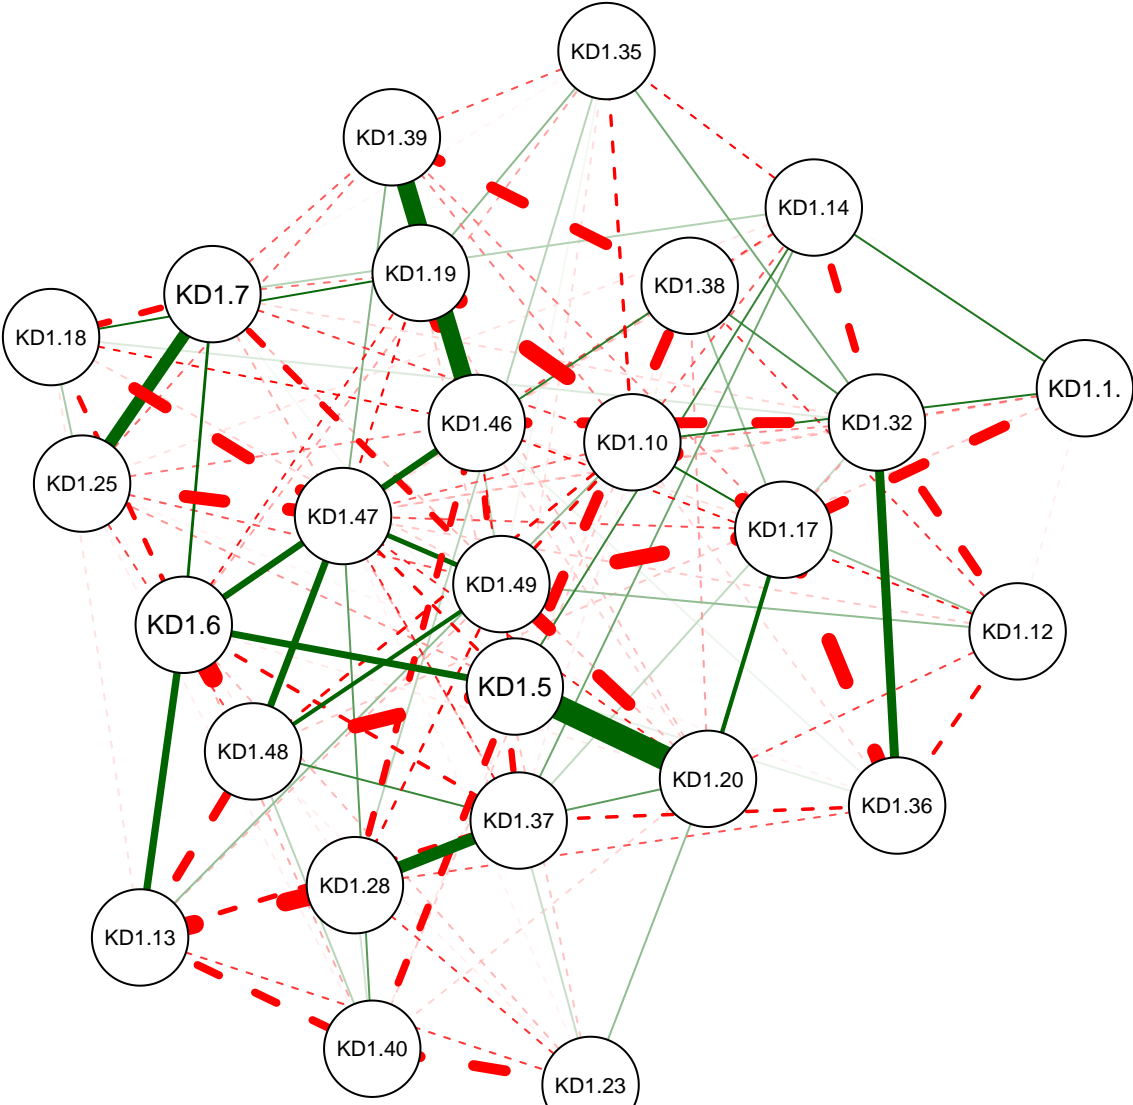

KD Partial Correlation Graph OSU 1250

Cutoff: 0.22

Maximum: 0.47

KD Partial Correlation Graph OSU 1250

Minimum: 0.05

Cutoff: 0.22

Maximum: 0.47

KD Partial Correlation Graph OSU 1250

Minimum: 0.1

Cutoff: 0.22

Maximum: 0.47

KD Partial Correlation Graph OSU 1250

Minimum: 0.15

Cutoff: 0.22

Maximum: 0.47

KD Partial Correlation Graph OSU 1250

Minimum: 0.2

Cutoff: 0.22

Maximum: 0.47