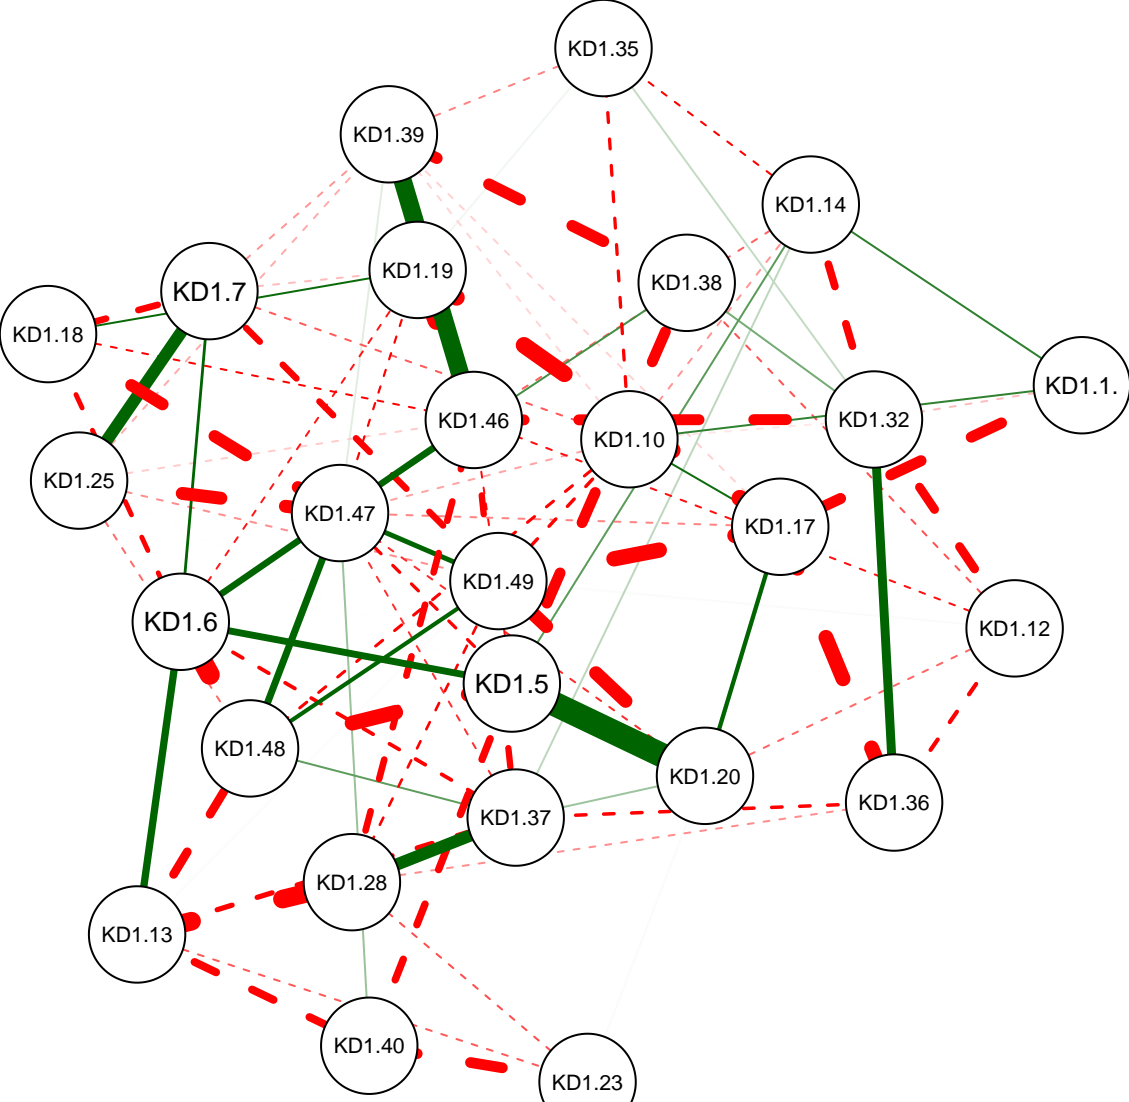

KD Partial Correlation Graph OSU 1250

Cutoff: 0.22

Maximum: 0.47

KD Partial Correlation Graph OSU 1250

Minimum: 0.05

Cutoff: 0.22

Maximum: 0.47

KD Partial Correlation Graph OSU 1250

Minimum: 0.1

Cutoff: 0.22

Maximum: 0.47

KD Partial Correlation Graph OSU 1250

Minimum: 0.15

Cutoff: 0.22

Maximum: 0.47

KD Partial Correlation Graph OSU 1250

Minimum: 0.2

Cutoff: 0.22

Maximum: 0.47