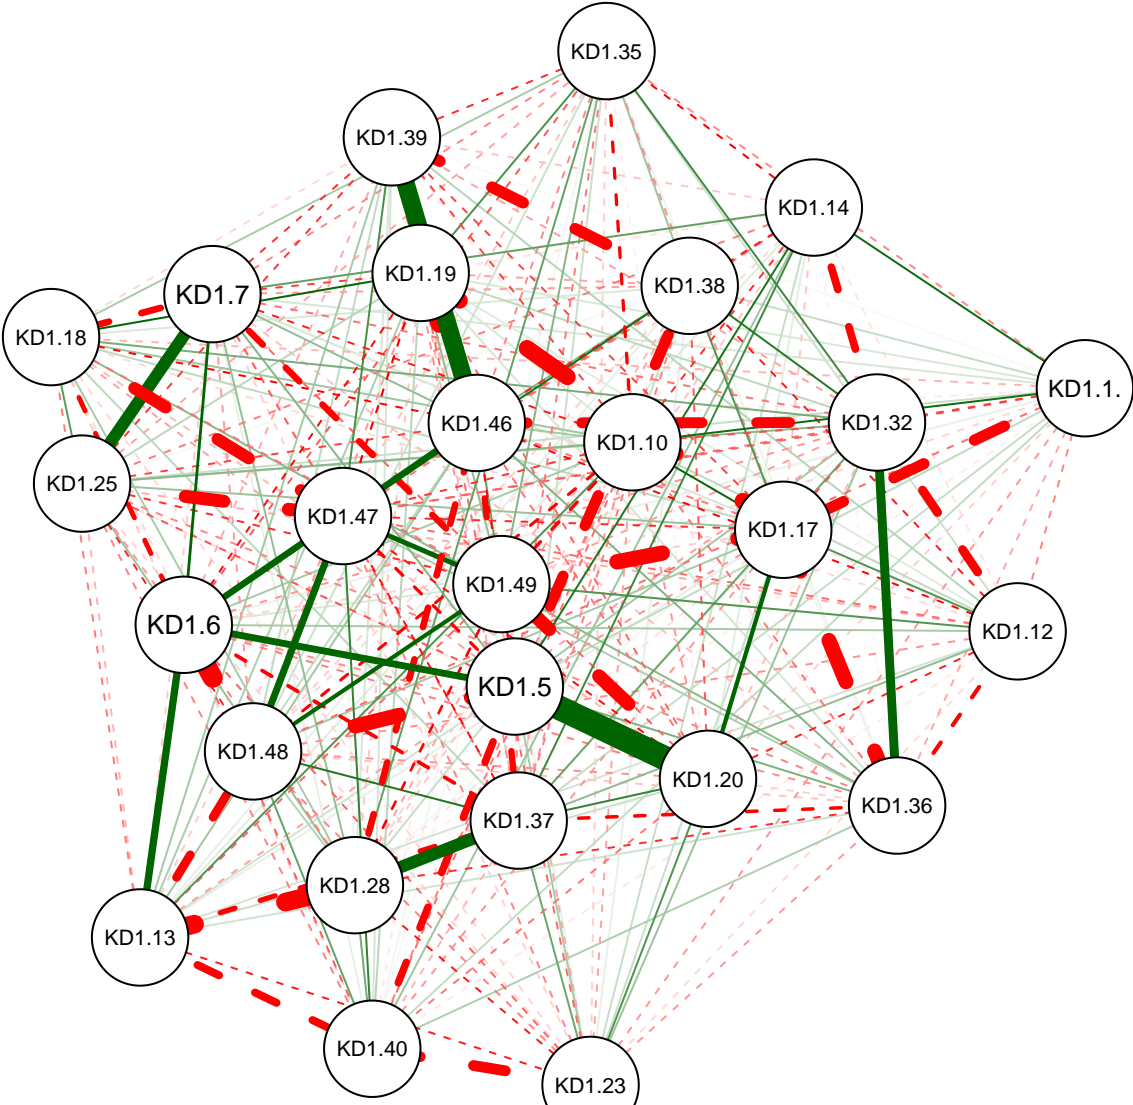

KD Partial Correlation Graph OSU 1250

Cutoff: 0.22

Maximum: 0.47

KD Partial Correlation Graph OSU 1250

Minimum: 0.05

Cutoff: 0.22

Maximum: 0.47

KD Partial Correlation Graph OSU 1250

Minimum: 0.1

Cutoff: 0.22

Maximum: 0.47

KD Partial Correlation Graph OSU 1250

Minimum: 0.15

Cutoff: 0.22

Maximum: 0.47

KD Partial Correlation Graph OSU 1250

Minimum: 0.2

Cutoff: 0.22

Maximum: 0.47