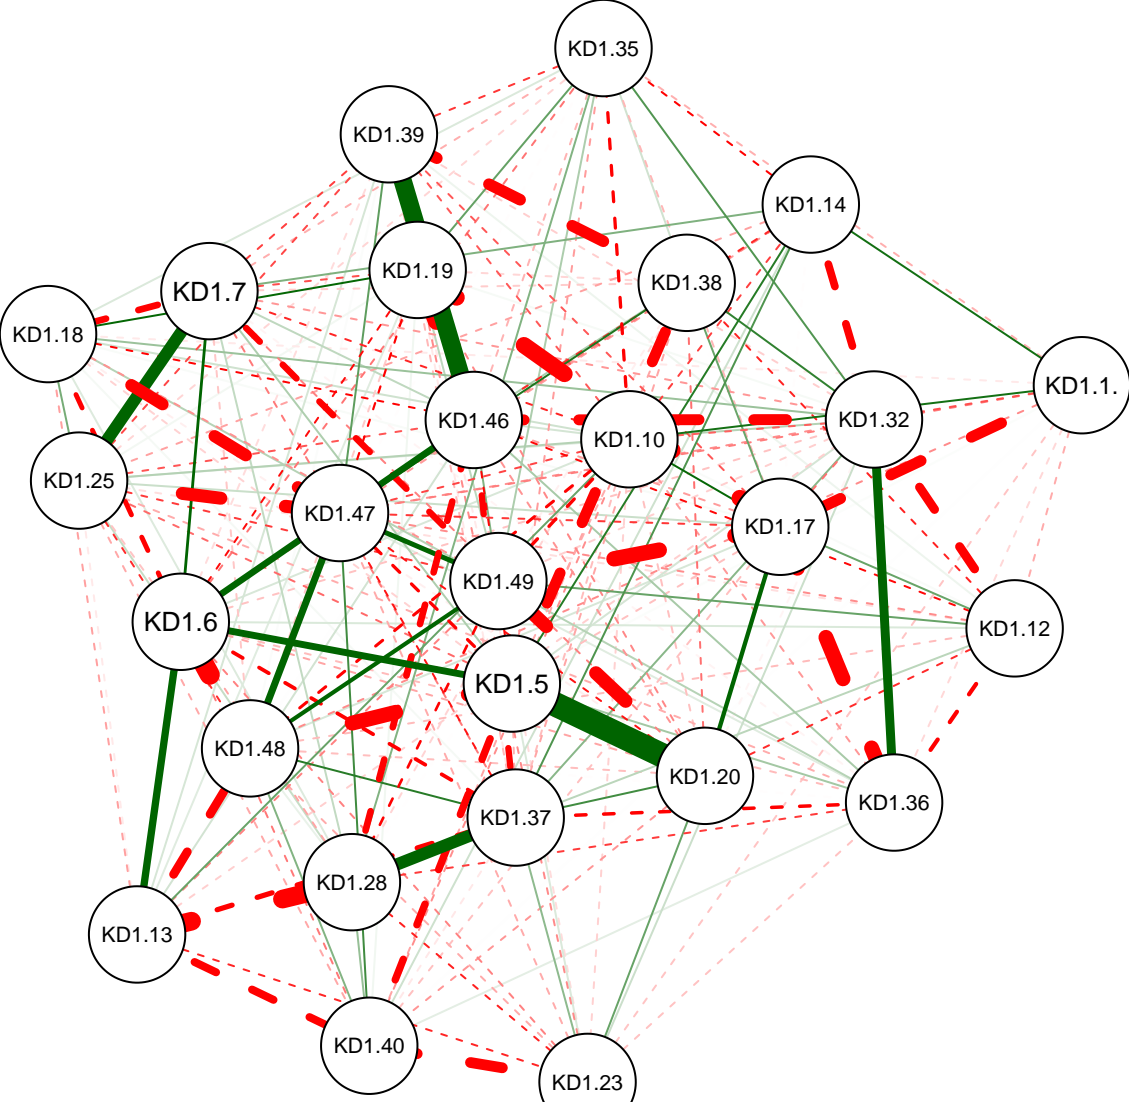

KD Partial Correlation Graph OSU 1250

Cutoff: 0.22

Maximum: 0.47

KD Partial Correlation Graph OSU 1250

Minimum: 0.05

Cutoff: 0.22

Maximum: 0.47

KD Partial Correlation Graph OSU 1250

Minimum: 0.1

Cutoff: 0.22

Maximum: 0.47

KD Partial Correlation Graph OSU 1250

Minimum: 0.15

Cutoff: 0.22

Maximum: 0.47

KD Partial Correlation Graph OSU 1250

Minimum: 0.2

Cutoff: 0.22

Maximum: 0.47