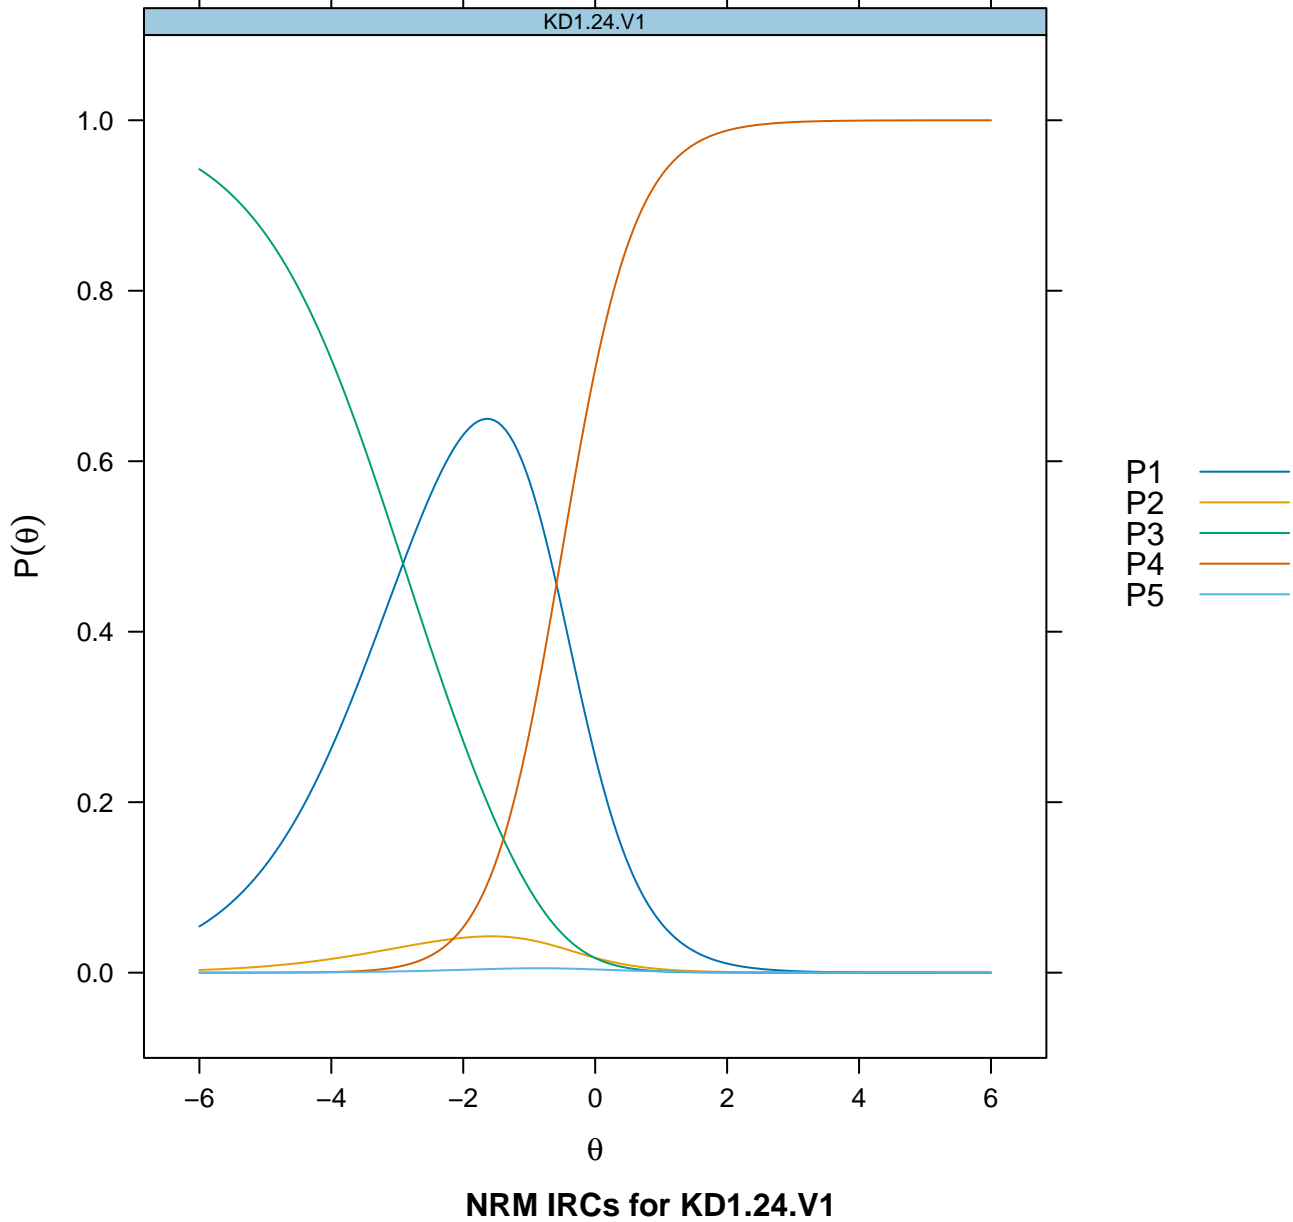

Item Probability Functions