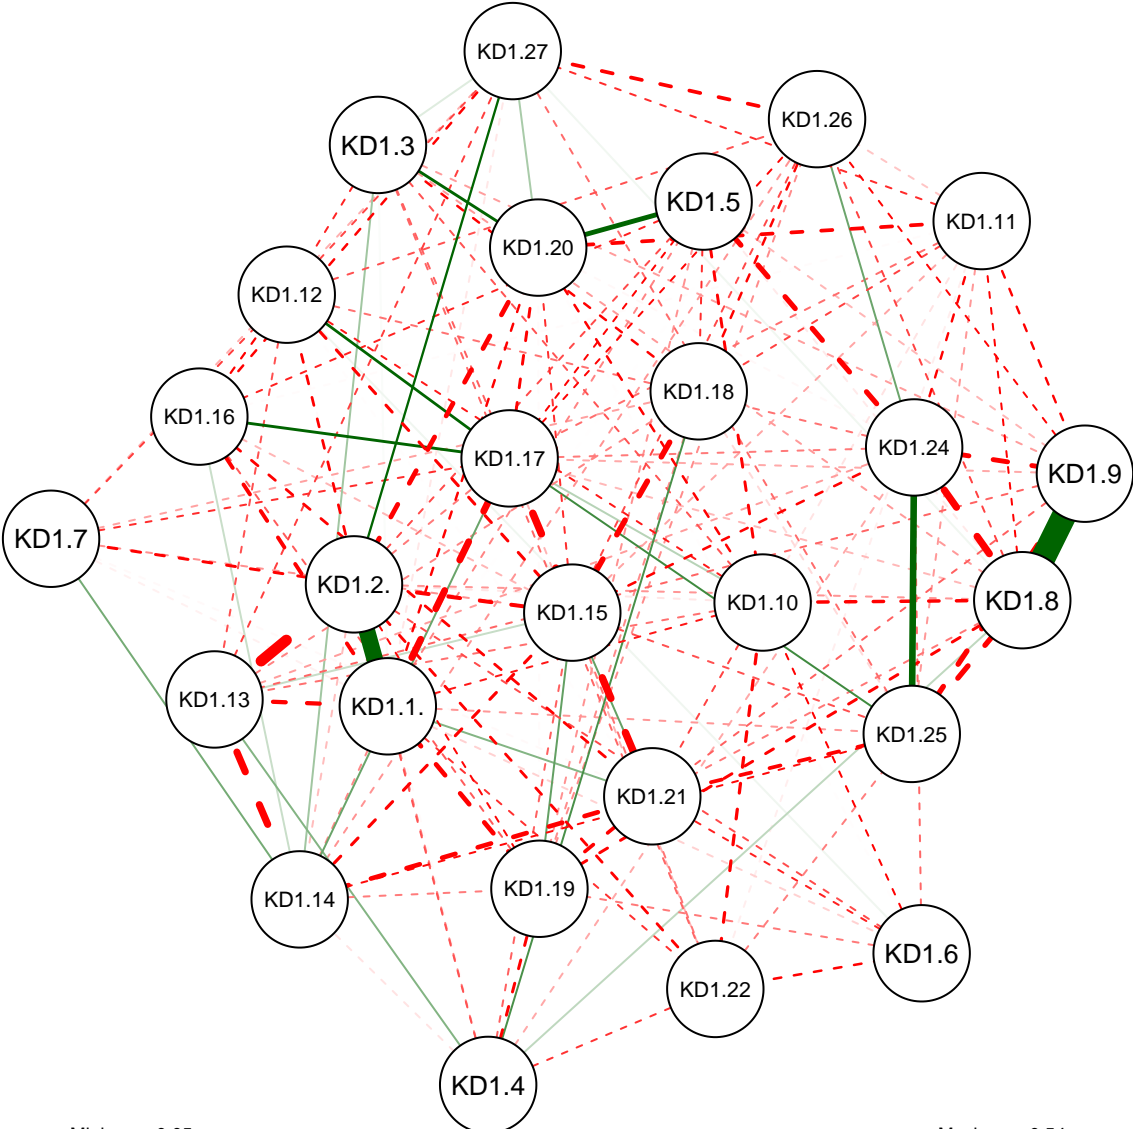

KD Partial Correlation Graph WVU 111

Cutoff: 0.11

Maximum: 0.54

KD Partial Correlation Graph WVU 111

Minimum: 0.05

Cutoff: 0.11

Maximum: 0.54

KD Partial Correlation Graph WVU 111

Minimum: 0.1

Cutoff: 0.11

Maximum: 0.54

KD Partial Correlation Graph WVU 111

Minimum: 0.15

Cutoff: 0.11

Maximum: 0.54

KD Partial Correlation Graph WVU 111