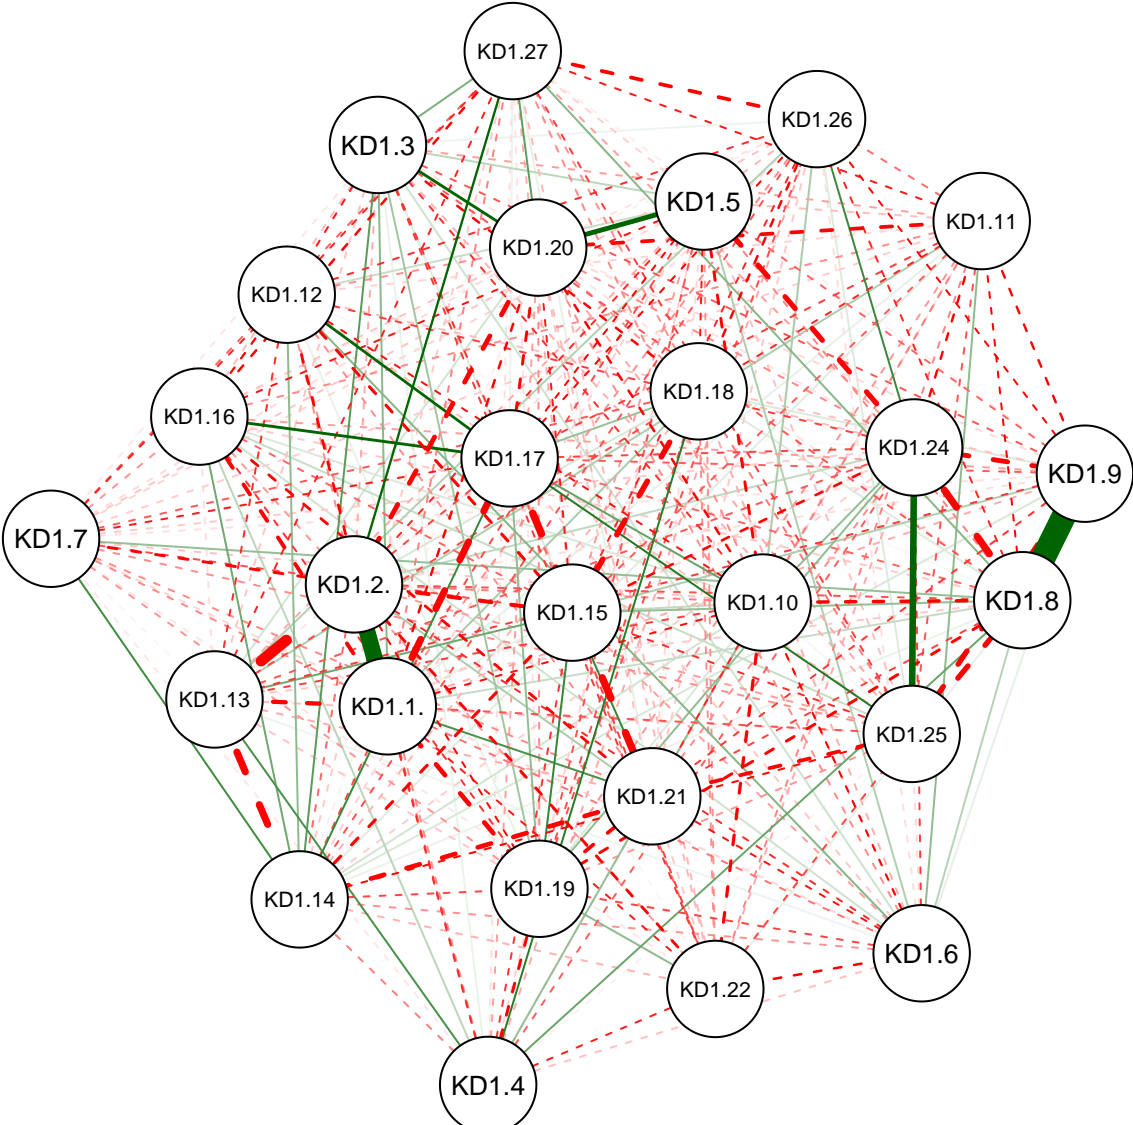

KD Partial Correlation Graph WVU 111

Cutoff: 0.11

Maximum: 0.54

KD Partial Correlation Graph WVU 111

Minimum: 0.05

Cutoff: 0.11

Maximum: 0.54

KD Partial Correlation Graph WVU 111

Minimum: 0.1

Cutoff: 0.11

Maximum: 0.54

KD Partial Correlation Graph WVU 111

Minimum: 0.15

Cutoff: 0.11

Maximum: 0.54

KD Partial Correlation Graph WVU 111