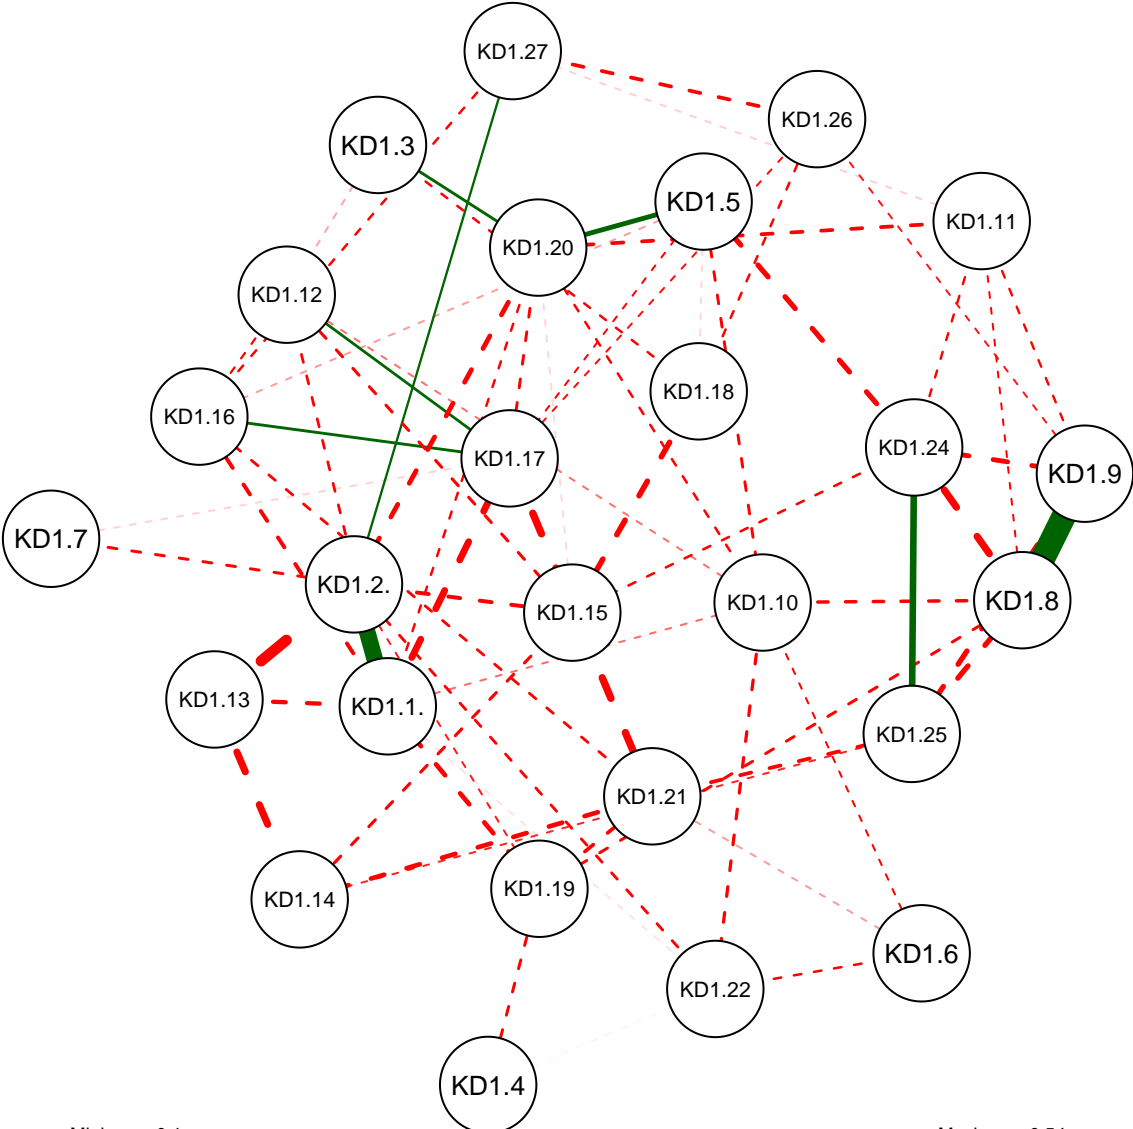

KD Partial Correlation Graph WVU 111

Cutoff: 0.11

Maximum: 0.54

KD Partial Correlation Graph WVU 111

Minimum: 0.05

Cutoff: 0.11

Maximum: 0.54

KD Partial Correlation Graph WVU 111

Minimum: 0.1

Cutoff: 0.11

Maximum: 0.54

KD Partial Correlation Graph WVU 111

Minimum: 0.15

Cutoff: 0.11

Maximum: 0.54

KD Partial Correlation Graph WVU 111