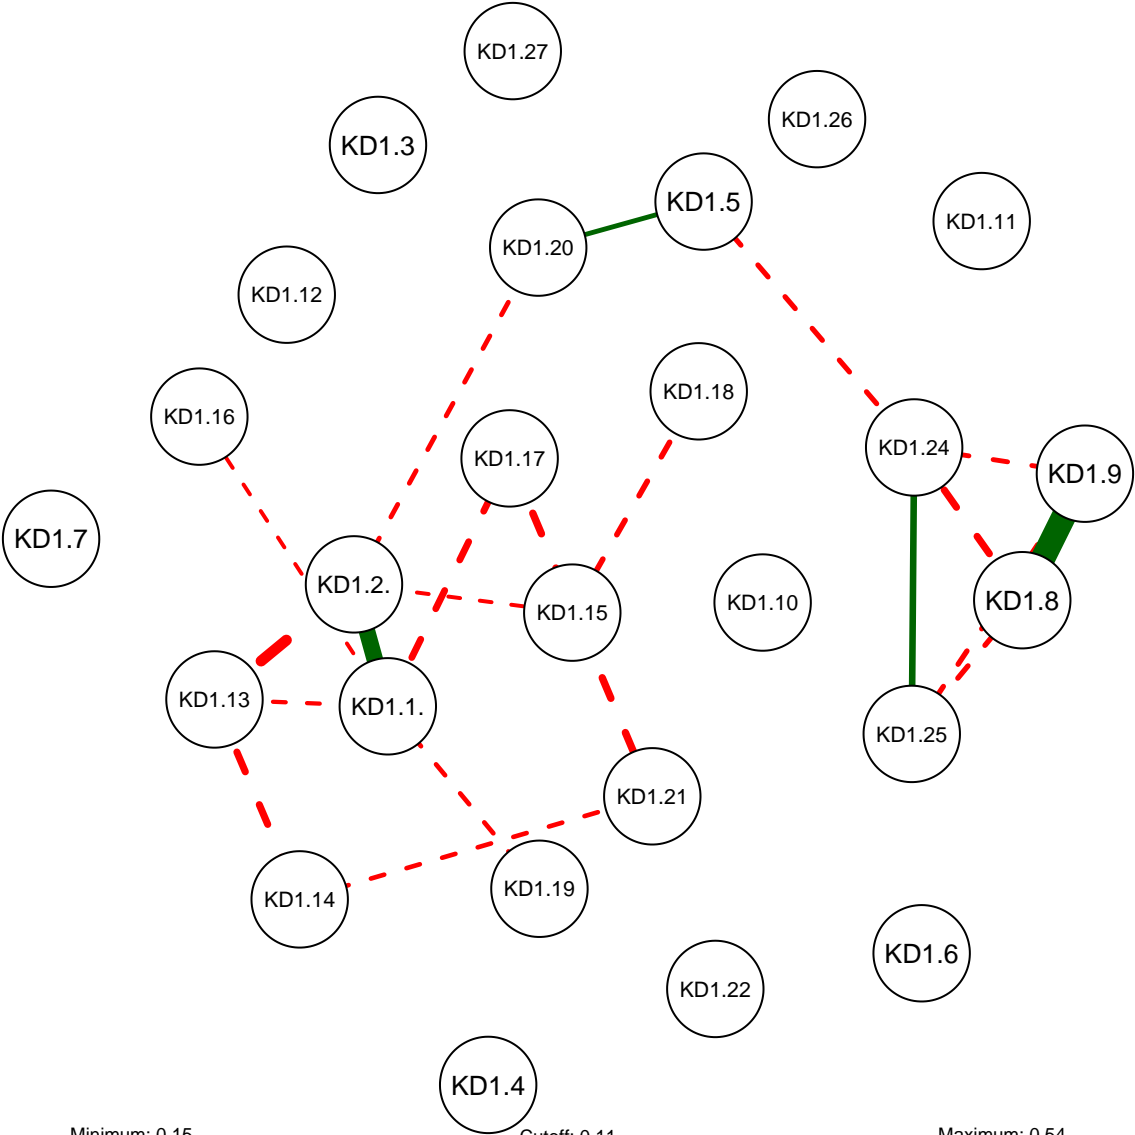

KD Partial Correlation Graph WVU 111

Cutoff: 0.11

Maximum: 0.54

KD Partial Correlation Graph WVU 111

Minimum: 0.05

Cutoff: 0.11

Maximum: 0.54

KD Partial Correlation Graph WVU 111

Minimum: 0.1

Cutoff: 0.11

Maximum: 0.54

KD Partial Correlation Graph WVU 111

Minimum: 0.15

Cutoff: 0.11

Maximum: 0.54

KD Partial Correlation Graph WVU 111