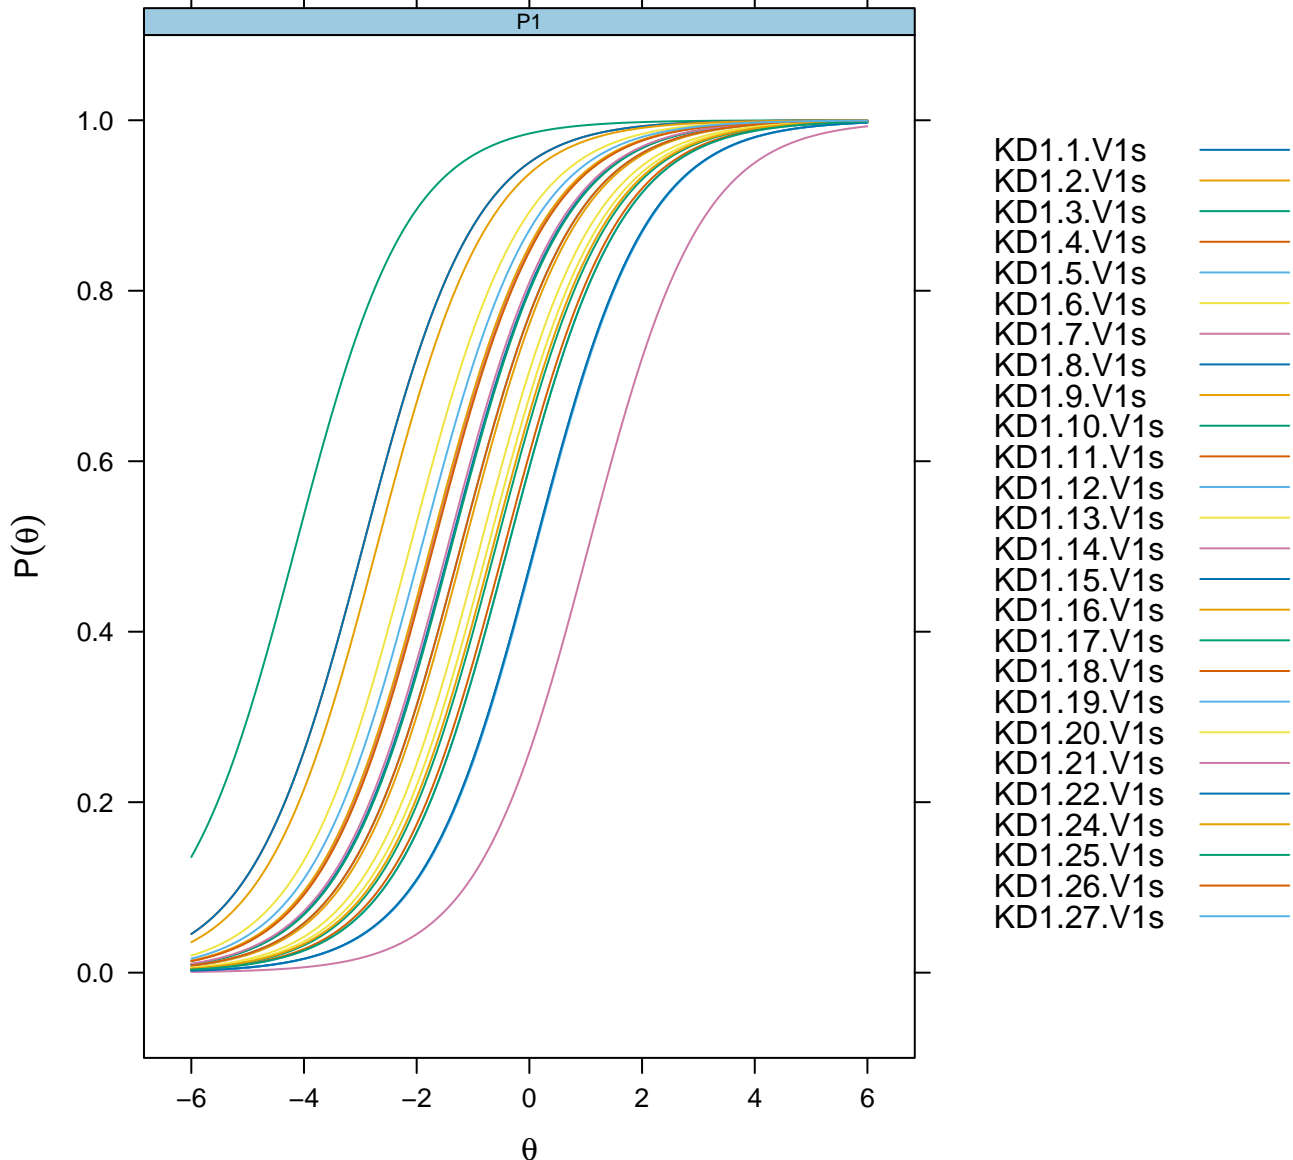

Expected Total Score

Rasch IRT Model

Item Probability Functions

Rasch IRT Model With All Items

Item Probability Functions

P1

KD1.1.V1s

Rasch IRT Model