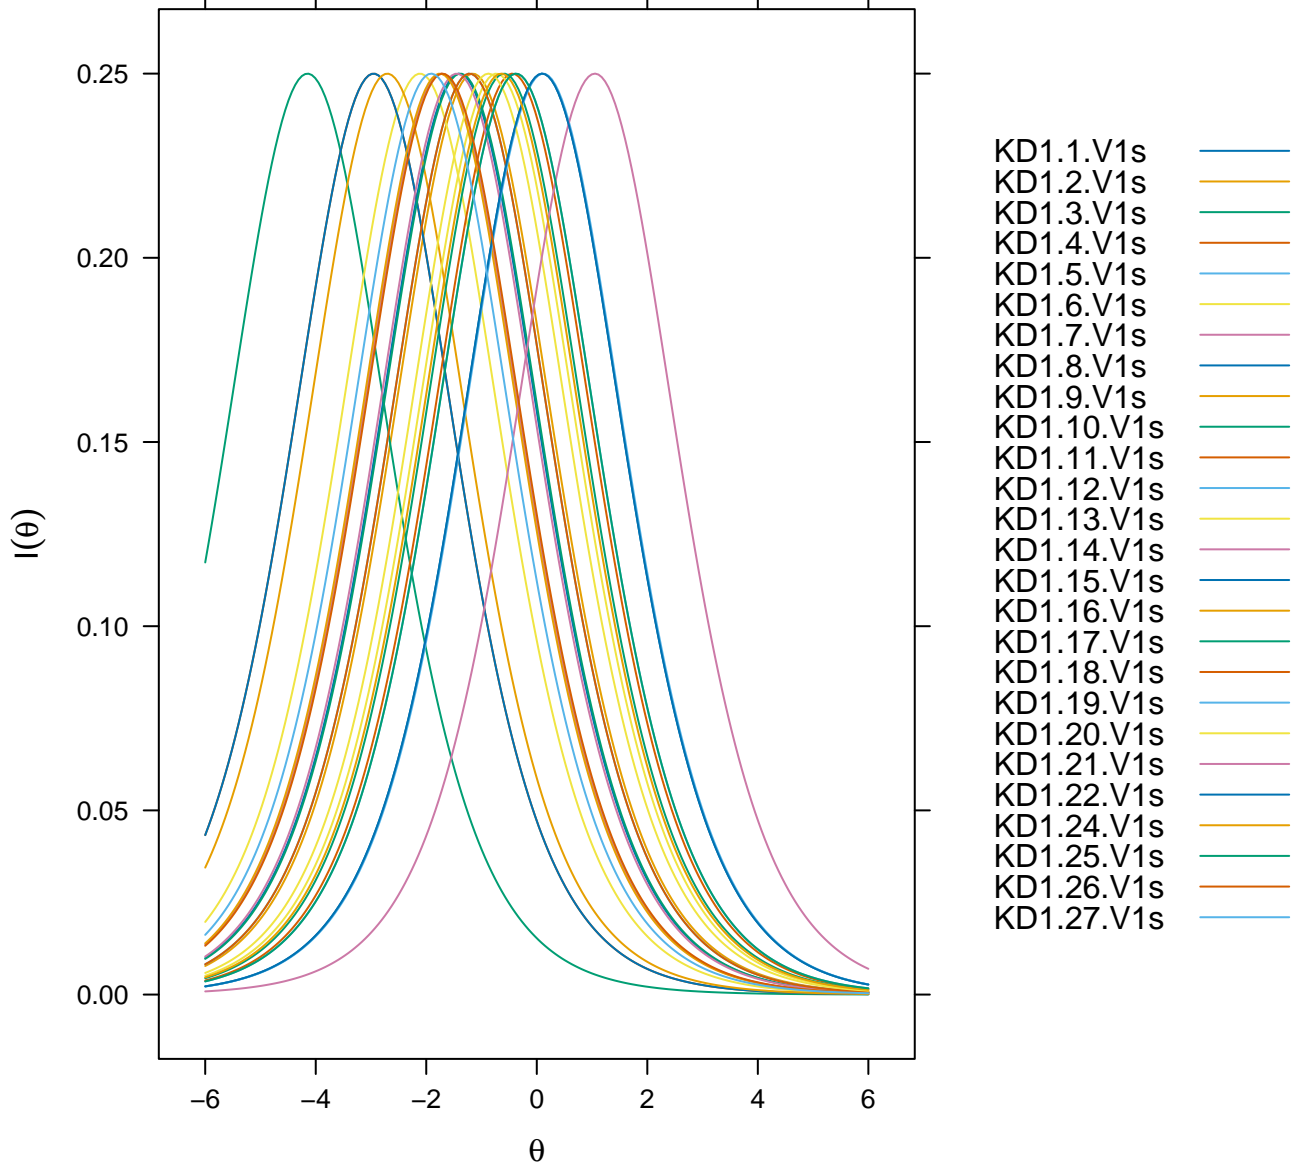

Item Information

Rasch IRT Model With All Items