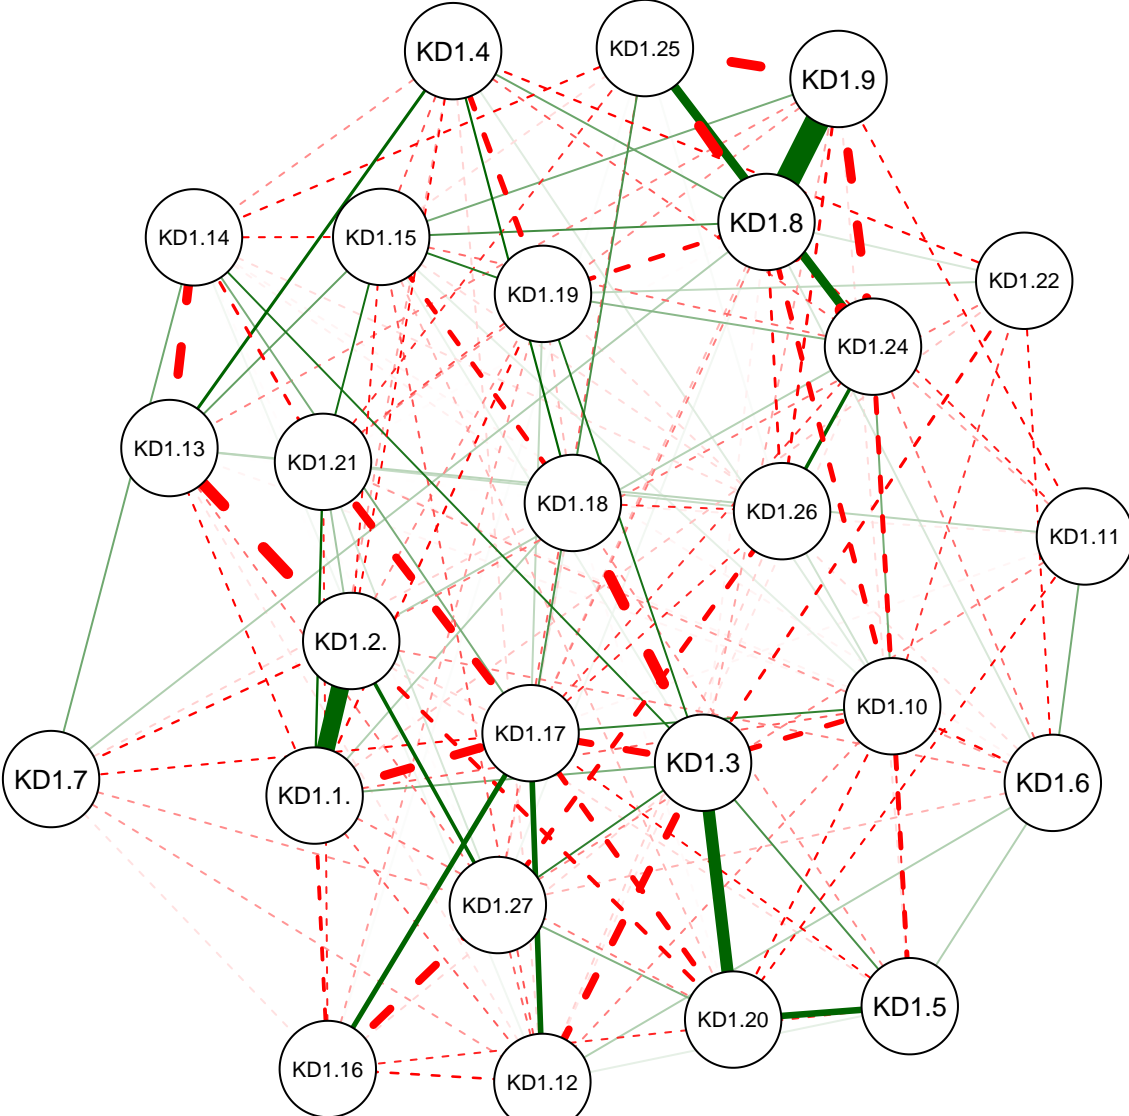

# KD Partial Correlation Graph WVU 111

Cutoff: 0.23

Maximum: 0.82

# KD Partial Correlation Graph WVU 111

Minimum: 0.05

Cutoff: 0.23

Maximum: 0.82

# KD Partial Correlation Graph WVU 111

Minimum: 0.1

Cutoff: 0.23

Maximum: 0.82

# KD Partial Correlation Graph WVU 111

Minimum: 0.15

Cutoff: 0.23

Maximum: 0.82