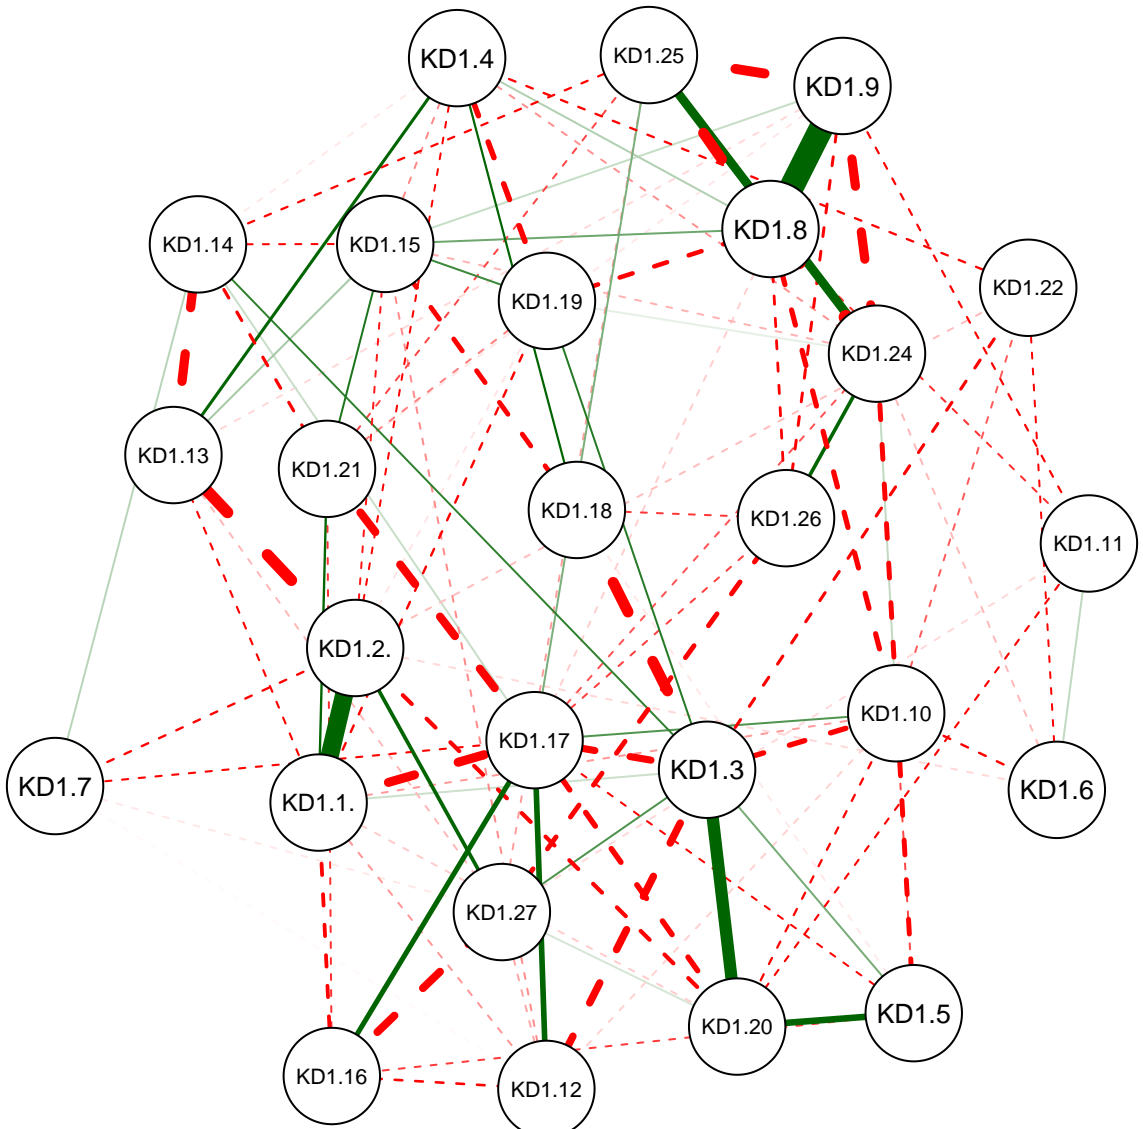

# KD Partial Correlation Graph WVU 111

Cutoff: 0.23

Maximum: 0.82

# KD Partial Correlation Graph WVU 111

Minimum: 0.05

Cutoff: 0.23

Maximum: 0.82

# KD Partial Correlation Graph WVU 111

Minimum: 0.1

Cutoff: 0.23

Maximum: 0.82

# KD Partial Correlation Graph WVU 111

Minimum: 0.15

Cutoff: 0.23

Maximum: 0.82