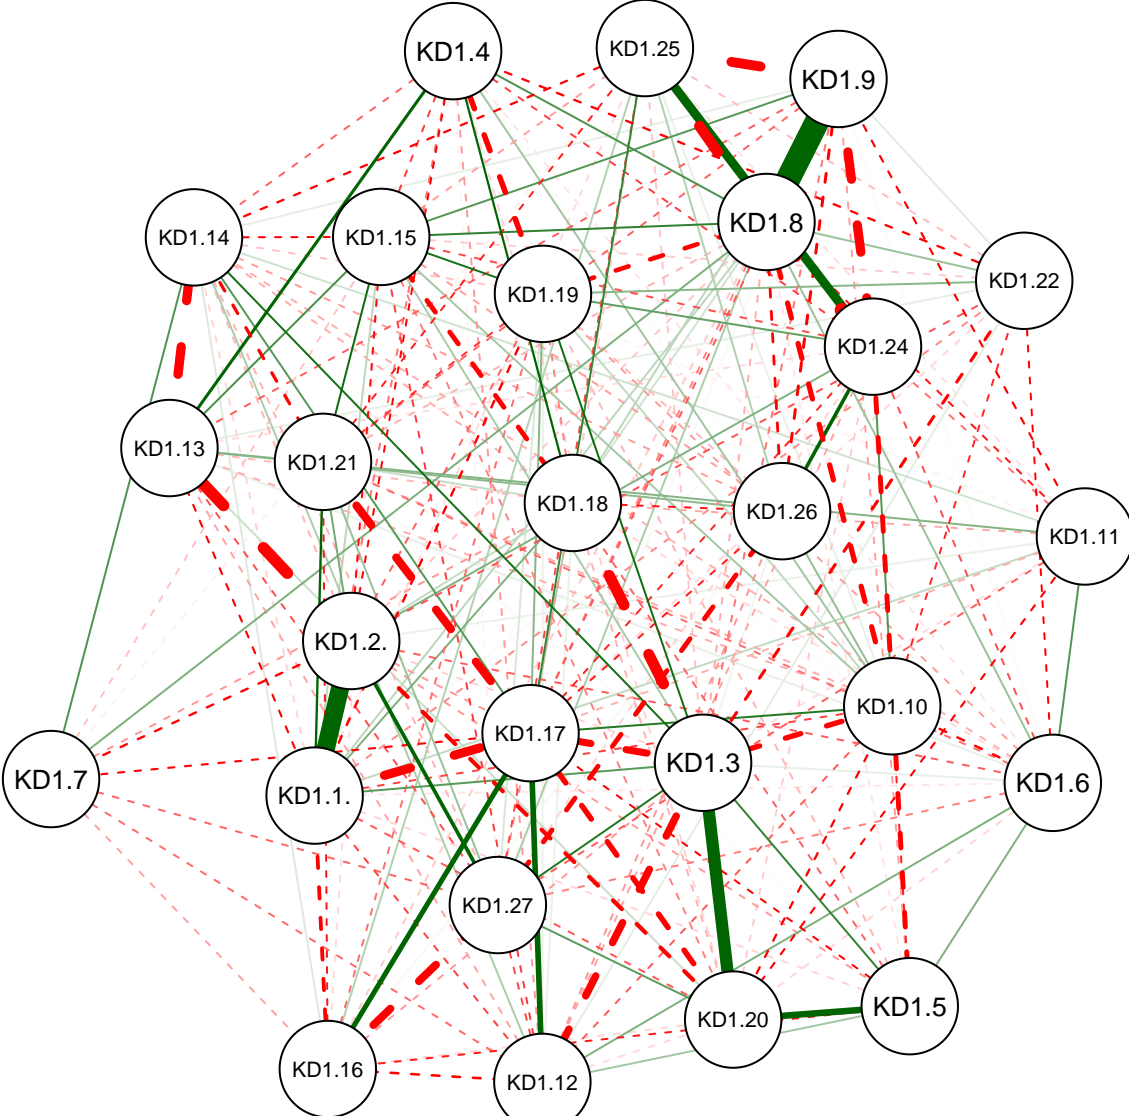

# KD Partial Correlation Graph WVU 111

Cutoff: 0.23

Maximum: 0.82

# KD Partial Correlation Graph WVU 111

Minimum: 0.05

Cutoff: 0.23

Maximum: 0.82

# KD Partial Correlation Graph WVU 111

Minimum: 0.1

Cutoff: 0.23

Maximum: 0.82

# KD Partial Correlation Graph WVU 111

Minimum: 0.15

Cutoff: 0.23

Maximum: 0.82