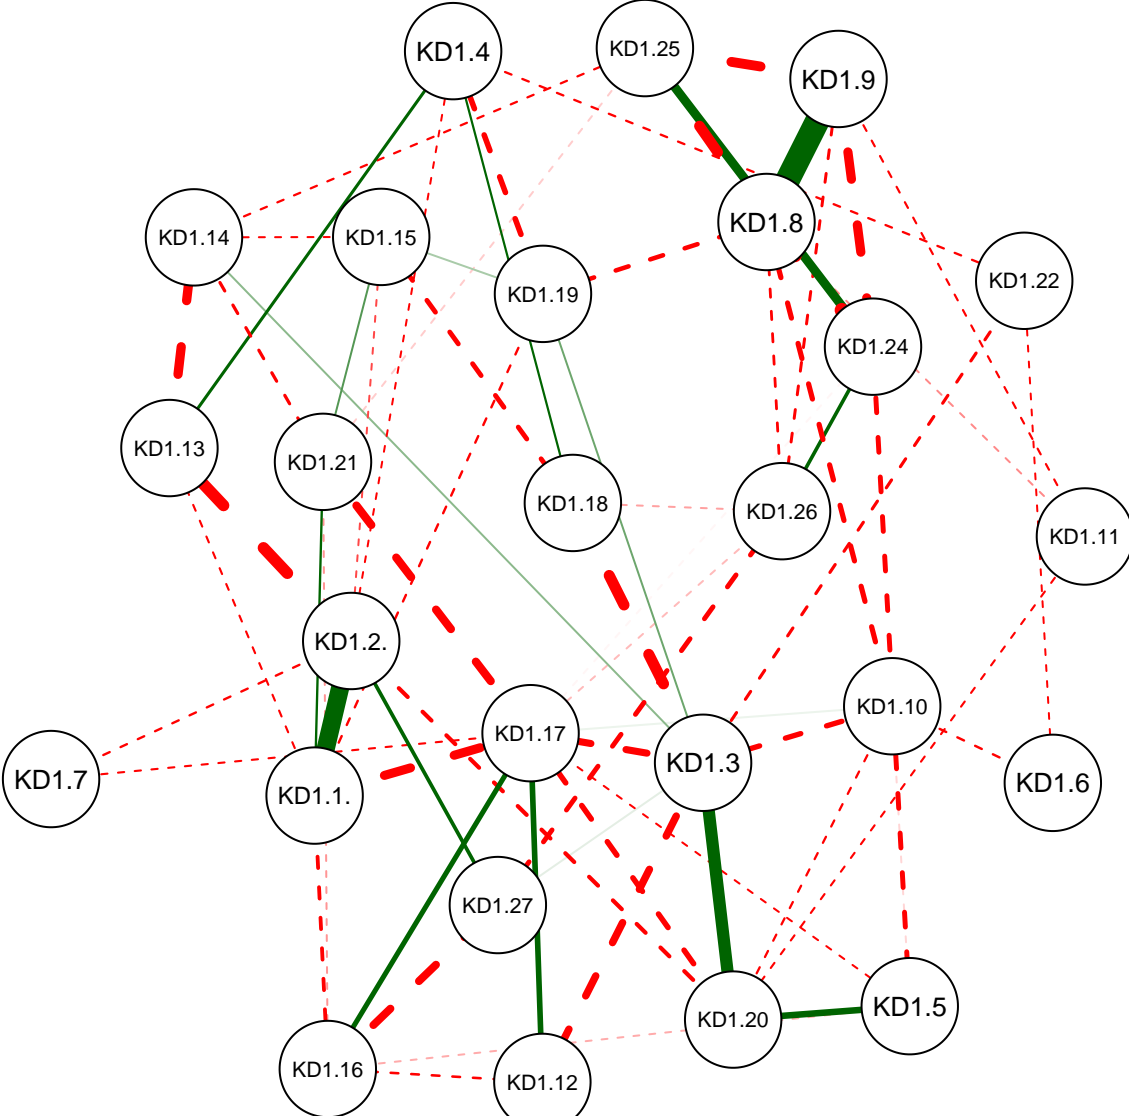

# KD Partial Correlation Graph WVU 111

Cutoff: 0.23

Maximum: 0.82

# KD Partial Correlation Graph WVU 111

Minimum: 0.05

Cutoff: 0.23

Maximum: 0.82

# KD Partial Correlation Graph WVU 111

Minimum: 0.15

Cutoff: 0.23

Maximum: 0.82

# KD Partial Correlation Graph WVU 111

Minimum: 0.2

Cutoff: 0.23

Maximum: 0.82