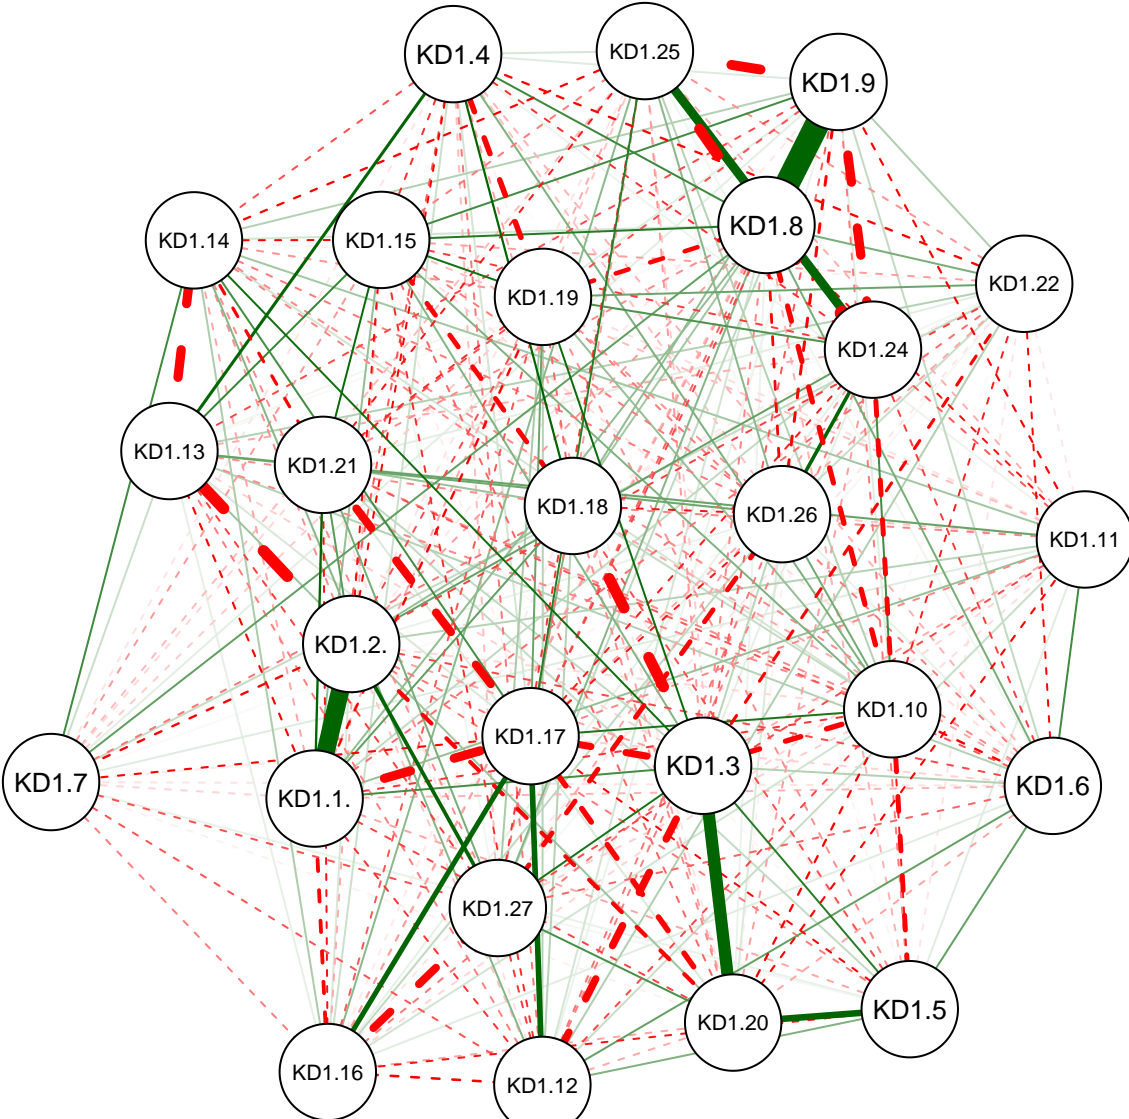

# KD Partial Correlation Graph WVU 111

Cutoff: 0.23

Maximum: 0.82

# KD Partial Correlation Graph WVU 111

Minimum: 0.05

Cutoff: 0.23

Maximum: 0.82

# KD Partial Correlation Graph WVU 111

Minimum: 0.1

Cutoff: 0.23

Maximum: 0.82

# KD Partial Correlation Graph WVU 111

Minimum: 0.15

Cutoff: 0.23

Maximum: 0.82