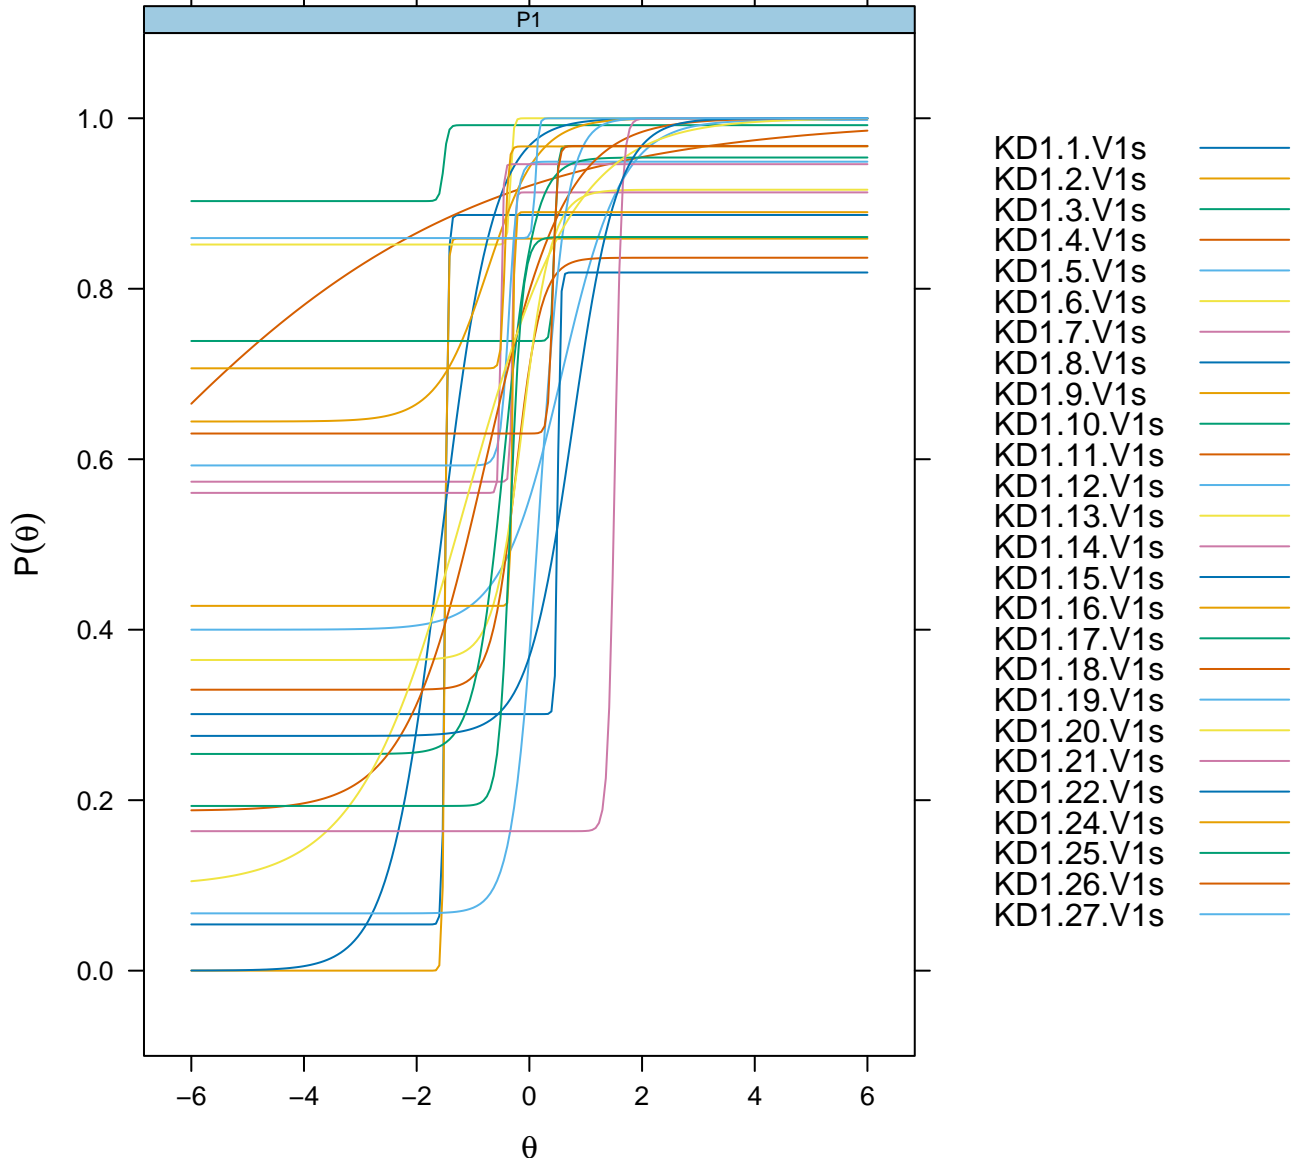

Item Probability Functions

4PL IRT Model With All Items