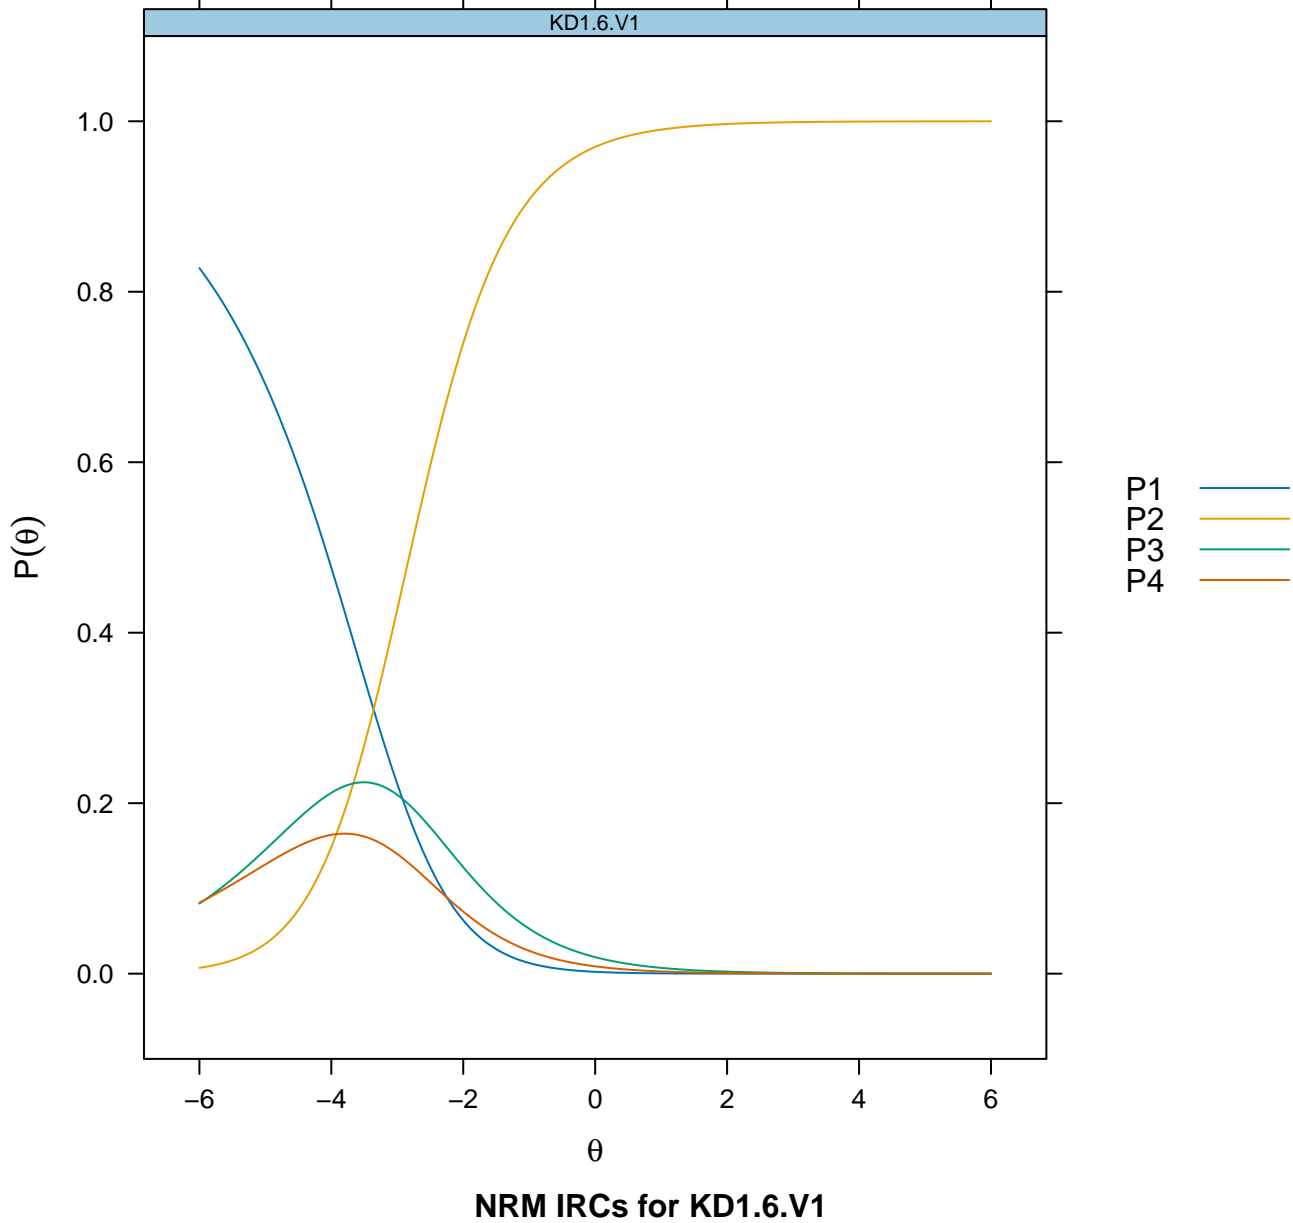

Item Probability Functions