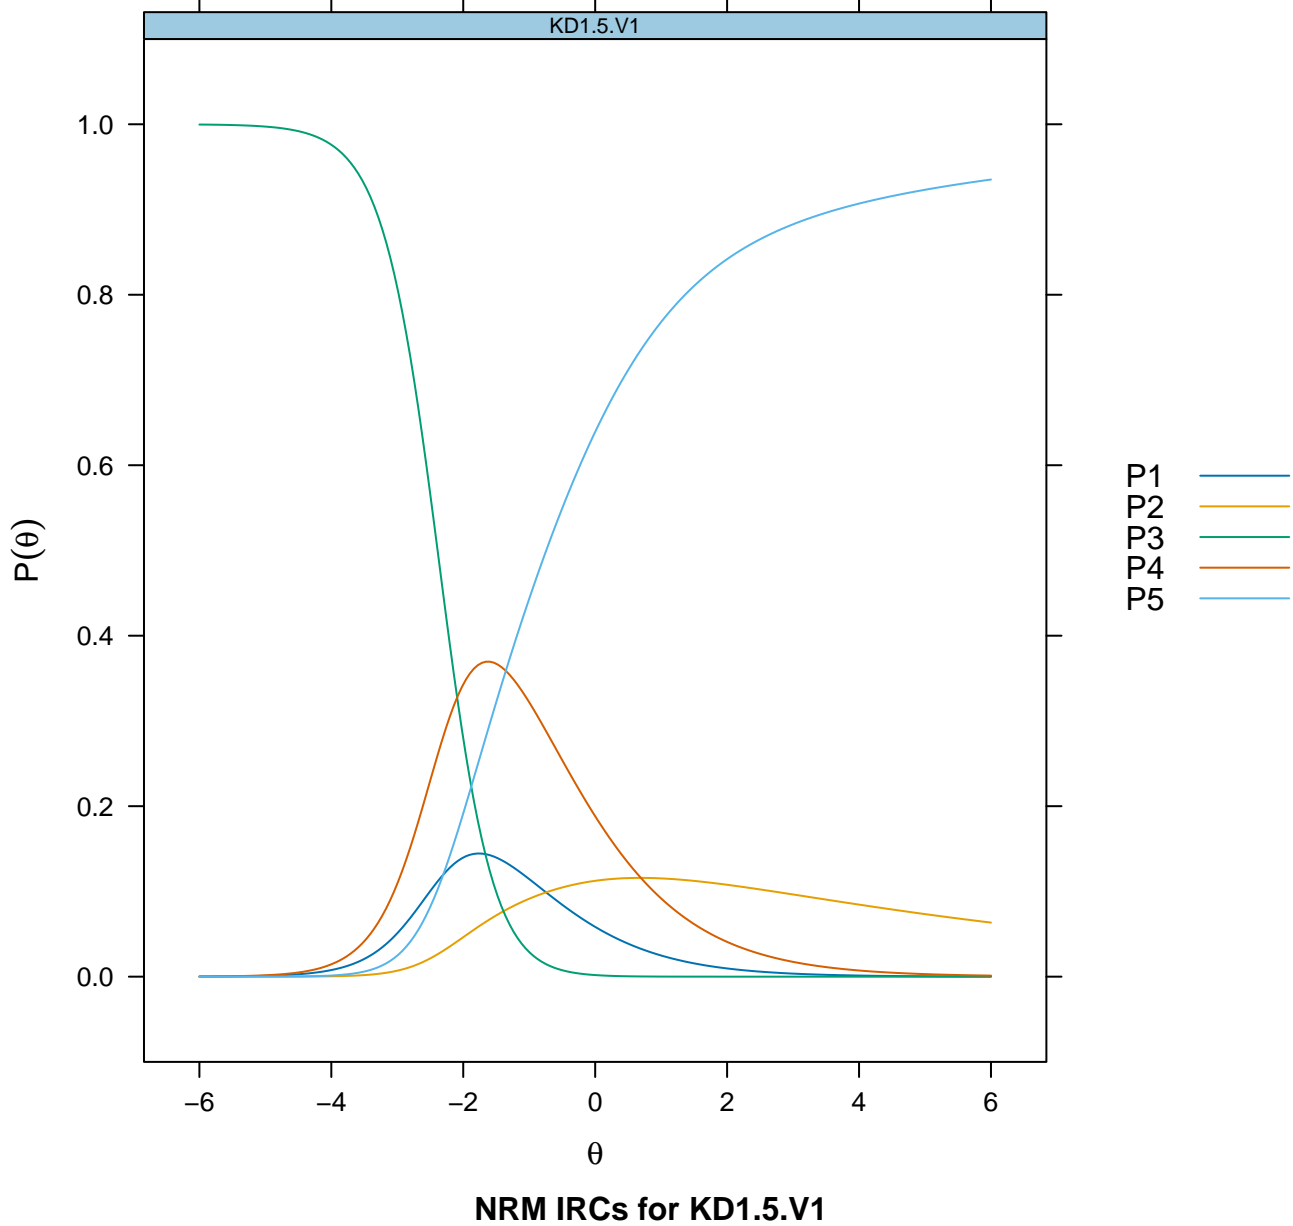

Item Probability Functions