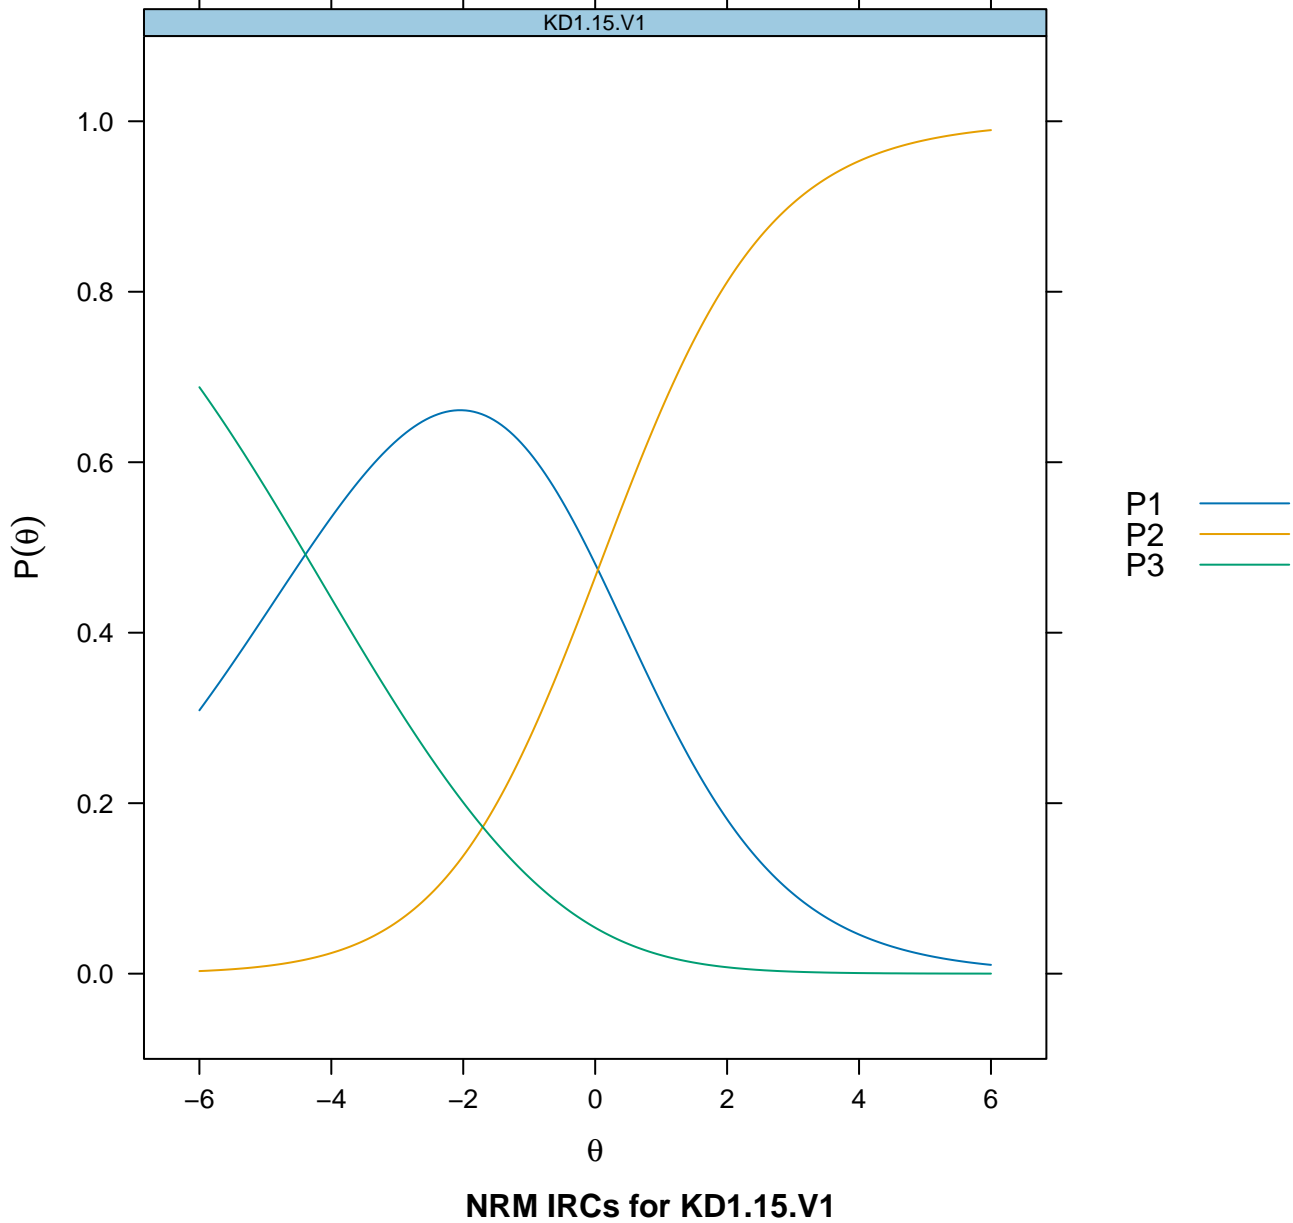

Item Probability Functions