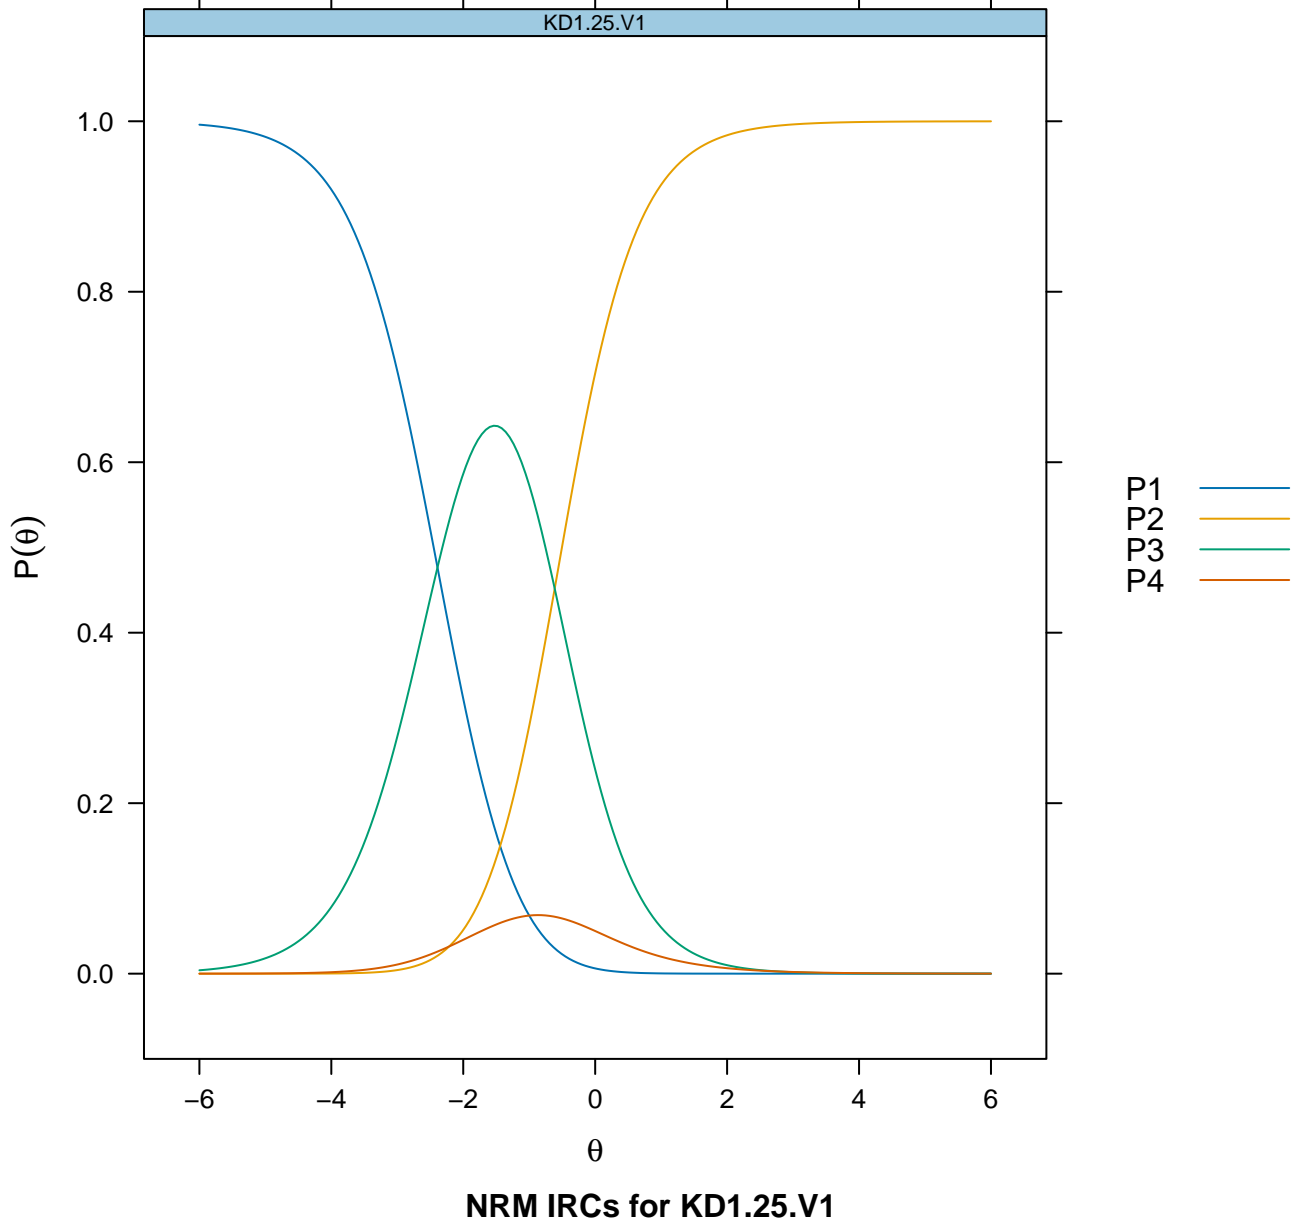

Item Probability Functions