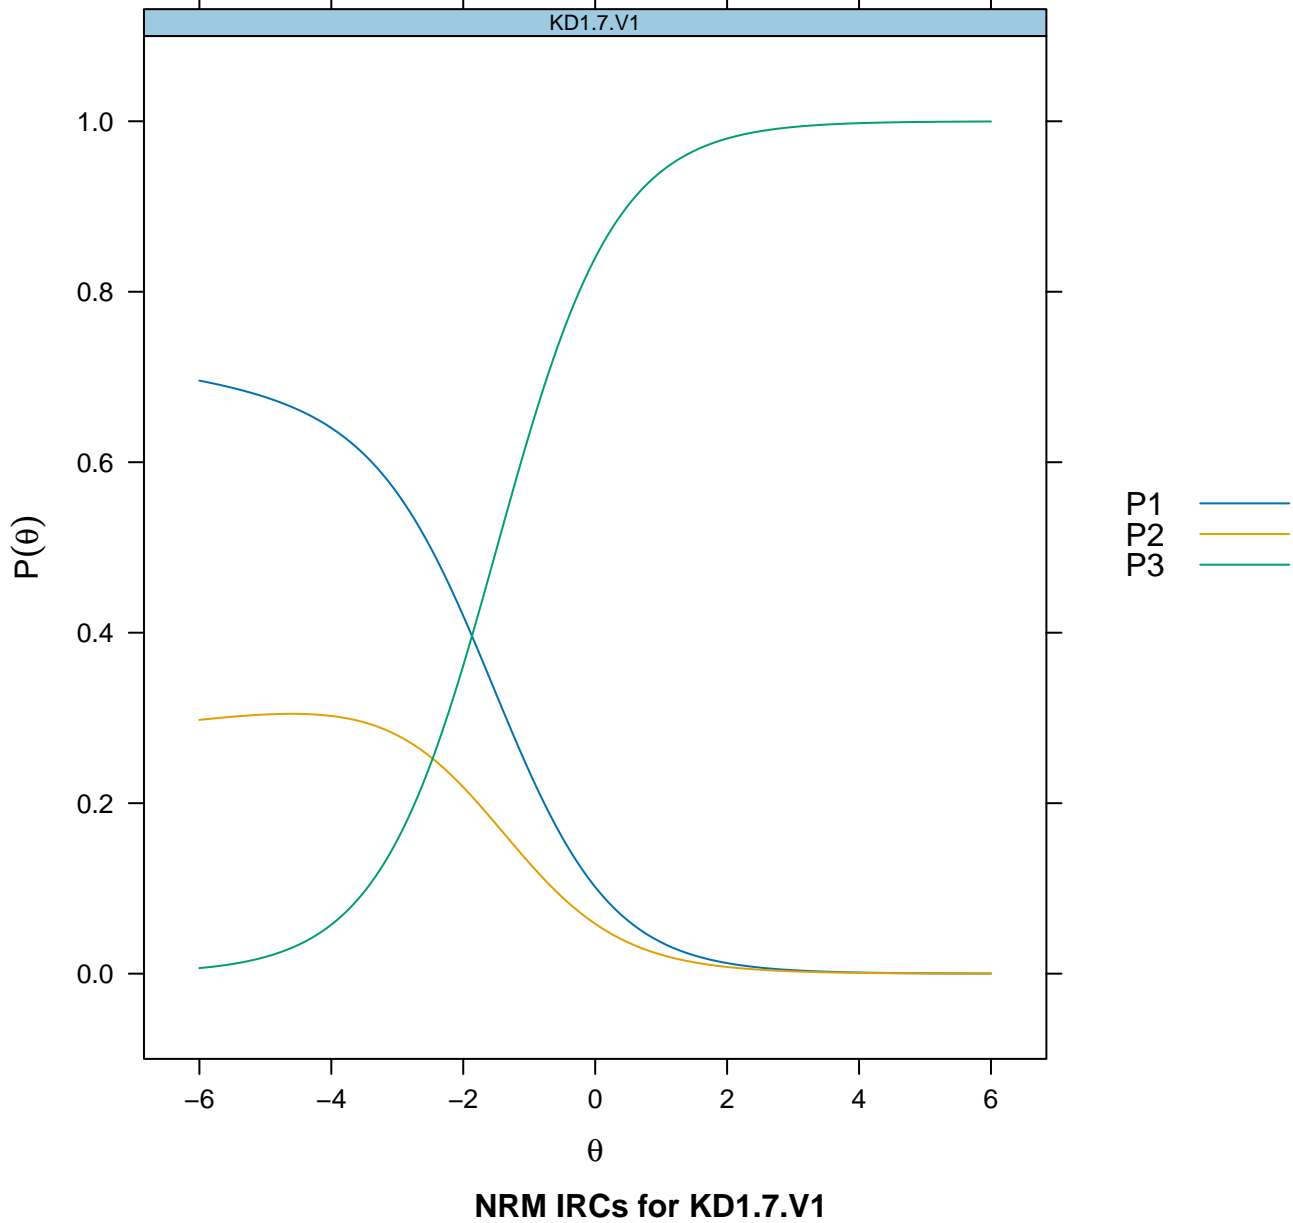

Item Probability Functions