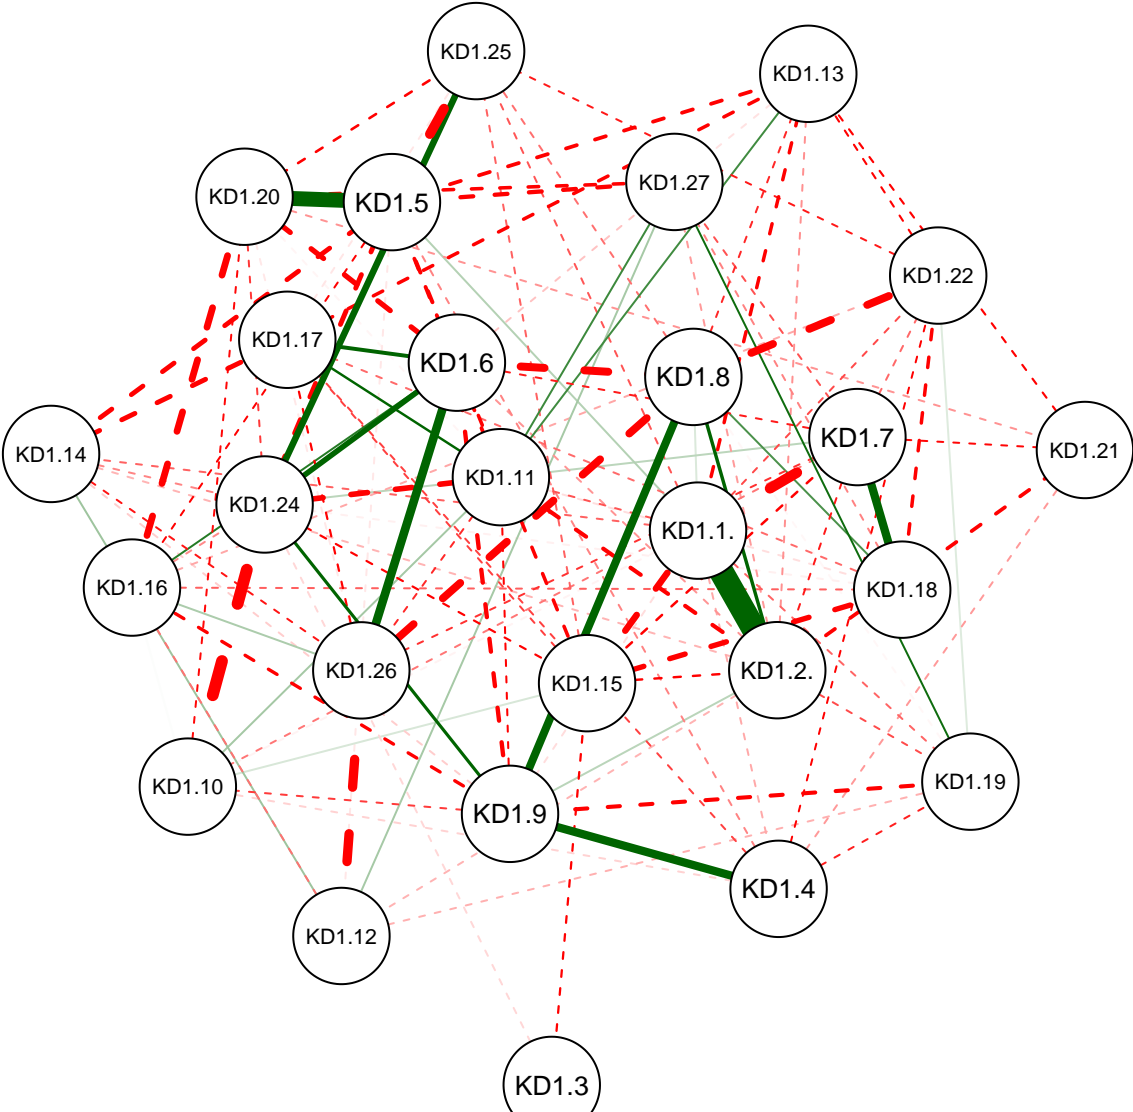

# KD Partial Correlation Graph WVU 112

Cutoff: 0.16

Maximum: 0.47

# KD Partial Correlation Graph WVU 112

Minimum: 0.05

Cutoff: 0.16

Maximum: 0.47

# KD Partial Correlation Graph WVU 112

Minimum: 0.1

Cutoff: 0.16

Maximum: 0.47

# KD Partial Correlation Graph WVU 112

Minimum: 0.15

Cutoff: 0.16

Maximum: 0.47