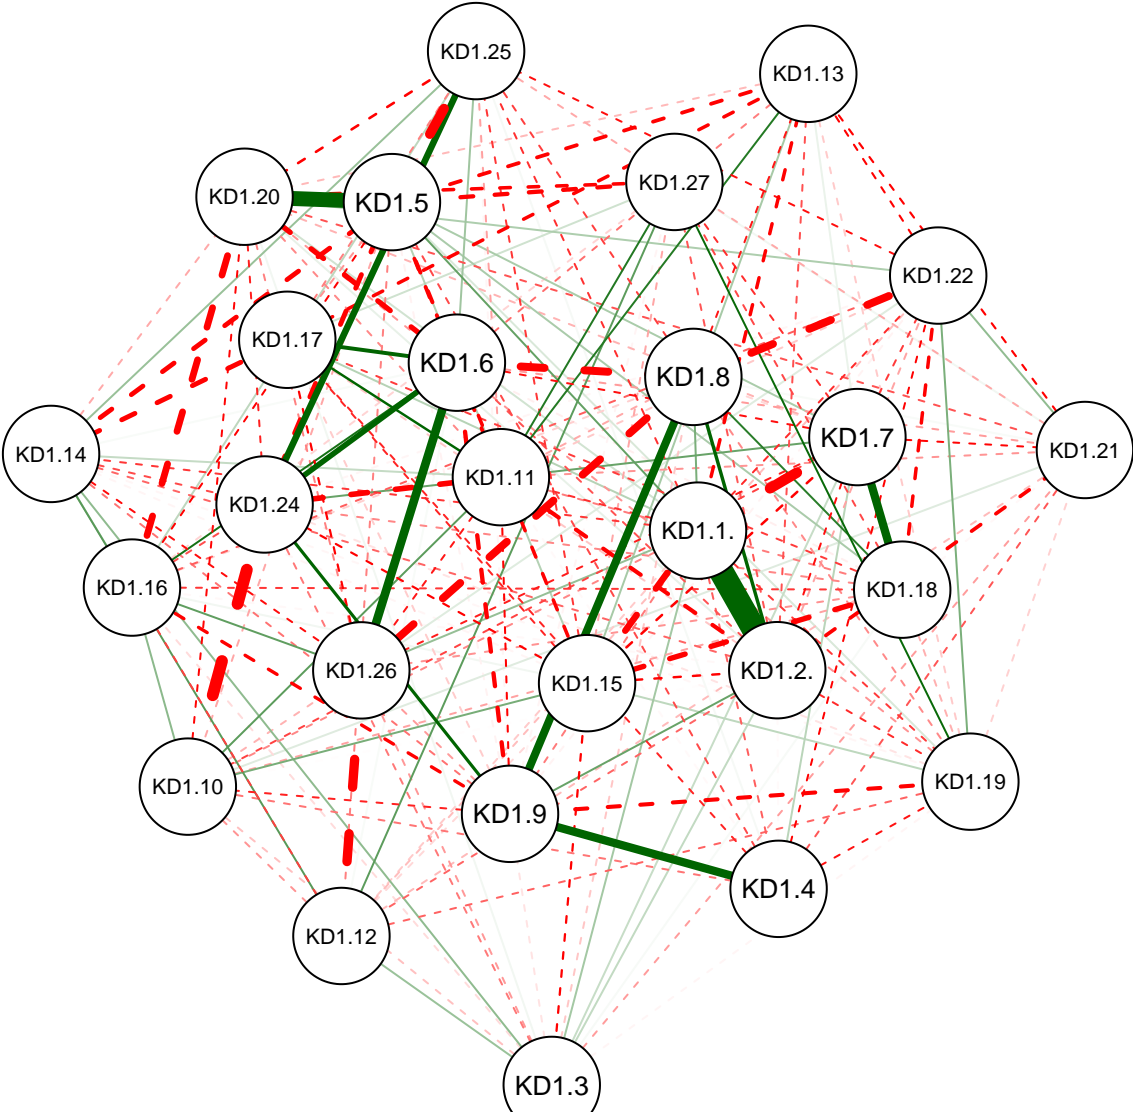

# KD Partial Correlation Graph WVU 112

Cutoff: 0.16

Maximum: 0.47

# KD Partial Correlation Graph WVU 112

Minimum: 0.05

Cutoff: 0.16

Maximum: 0.47

# KD Partial Correlation Graph WVU 112

Minimum: 0.1

Cutoff: 0.16

Maximum: 0.47

# KD Partial Correlation Graph WVU 112

Minimum: 0.15

Cutoff: 0.16

Maximum: 0.47