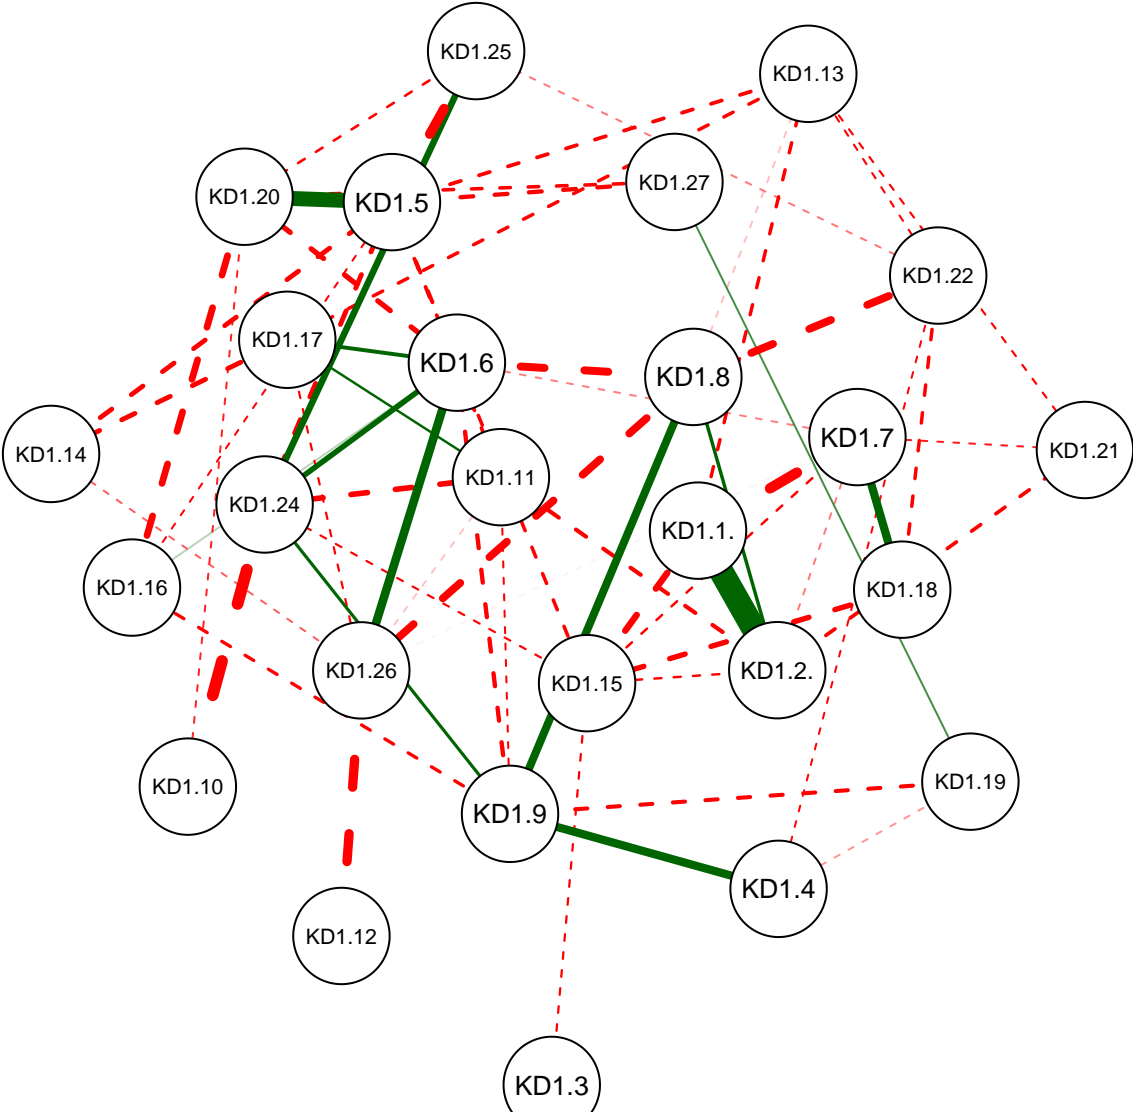

# KD Partial Correlation Graph WVU 112

Cutoff: 0.16

Maximum: 0.47

# KD Partial Correlation Graph WVU 112

Minimum: 0.05

Cutoff: 0.16

Maximum: 0.47

# KD Partial Correlation Graph WVU 112

Minimum: 0.1

Cutoff: 0.16

Maximum: 0.47

# KD Partial Correlation Graph WVU 112

Minimum: 0.15

Cutoff: 0.16

Maximum: 0.47