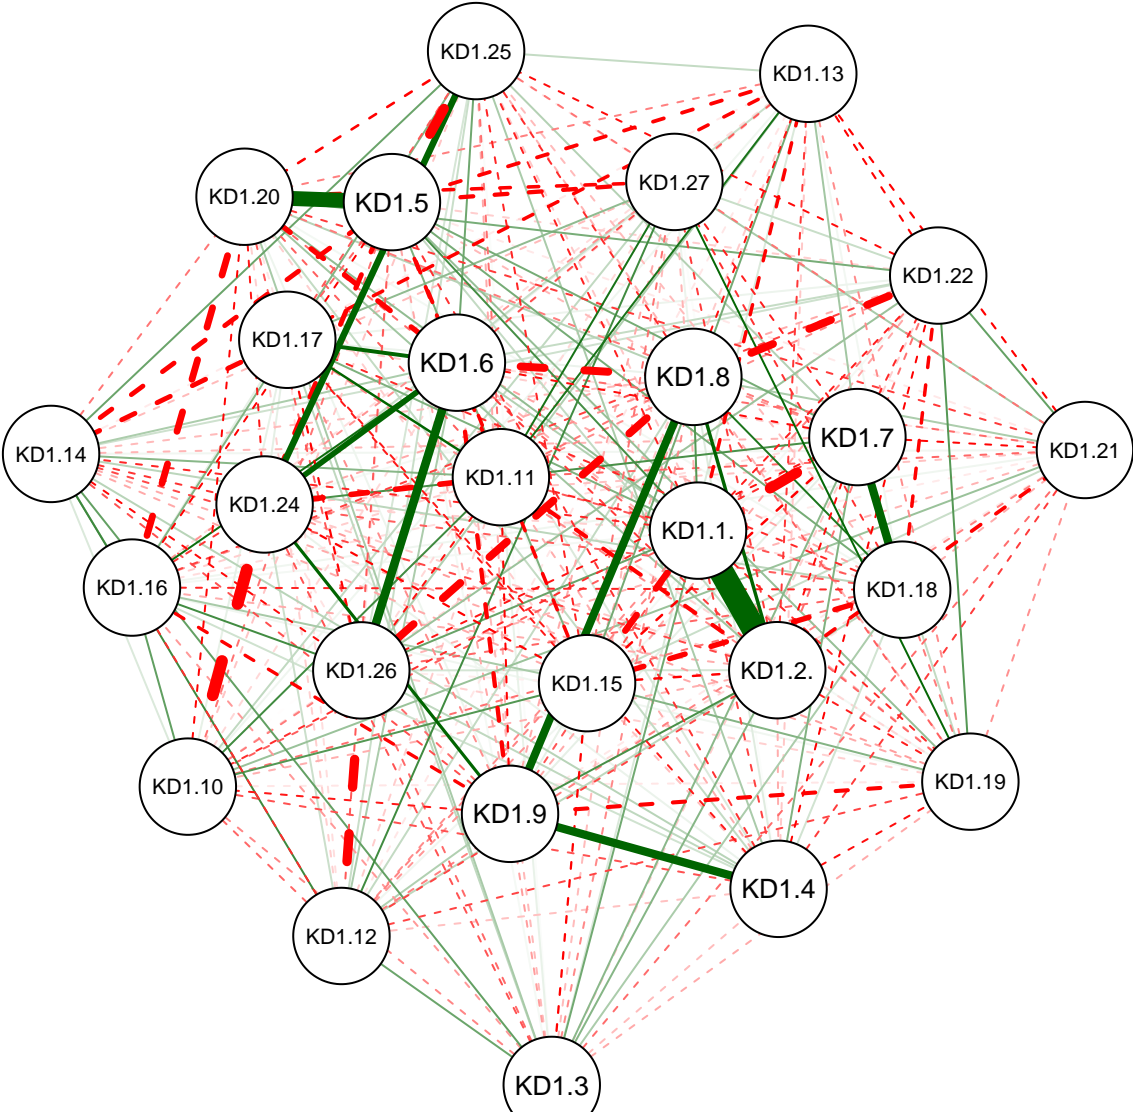

# KD Partial Correlation Graph WVU 112

Cutoff: 0.16

Maximum: 0.47

# KD Partial Correlation Graph WVU 112

Minimum: 0.05

Cutoff: 0.16

Maximum: 0.47

# KD Partial Correlation Graph WVU 112

Minimum: 0.1

Cutoff: 0.16

Maximum: 0.47

# KD Partial Correlation Graph WVU 112

Minimum: 0.15

Cutoff: 0.16

Maximum: 0.47