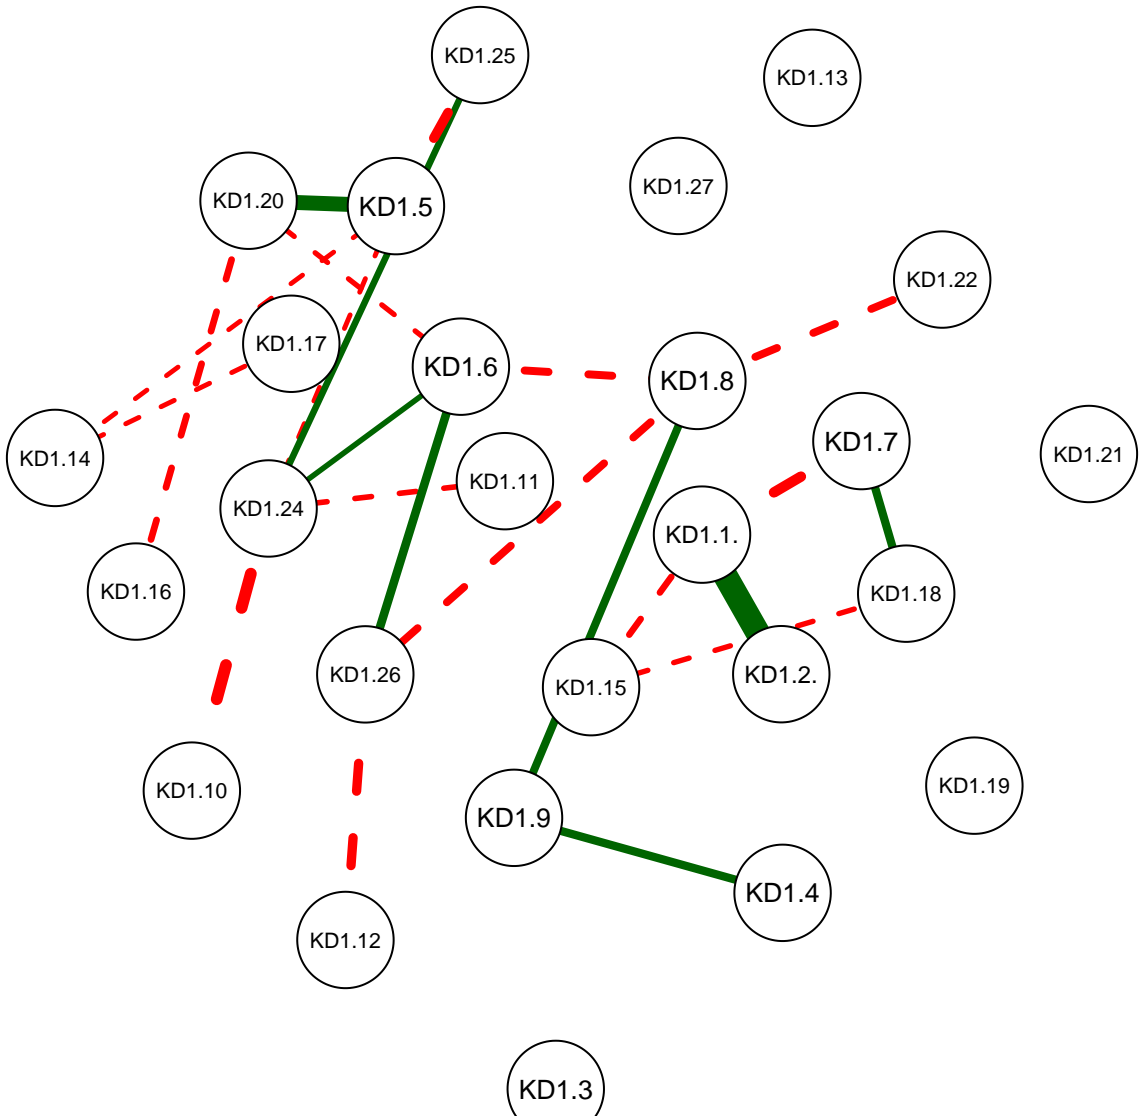

# KD Partial Correlation Graph WVU 112

Cutoff: 0.16

Maximum: 0.47

# KD Partial Correlation Graph WVU 112

Minimum: 0.05

Cutoff: 0.16

Maximum: 0.47

# KD Partial Correlation Graph WVU 112

Minimum: 0.15

Cutoff: 0.16

Maximum: 0.47

# KD Partial Correlation Graph WVU 112

Minimum: 0.2

Cutoff: 0.16

Maximum: 0.47