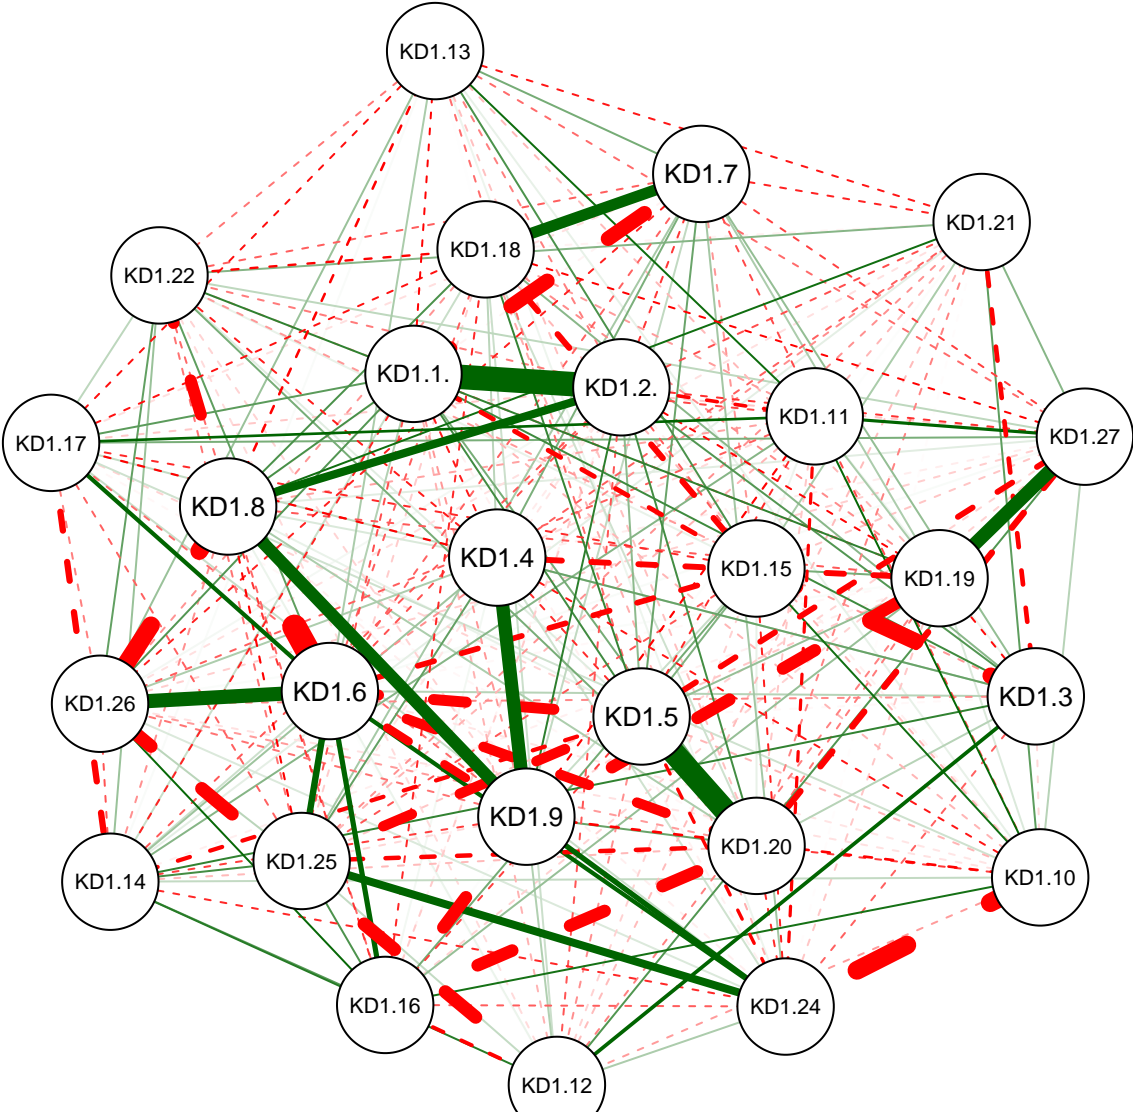

KD Partial Correlation Graph WVU 112

Cutoff: 0.32

Maximum: 0.7

KD Partial Correlation Graph WVU 112

Minimum: 0.05

Cutoff: 0.32

Maximum: 0.7

KD Partial Correlation Graph WVU 112

KD Partial Correlation Graph WVU 112

Minimum: 0.15

Cutoff: 0.32

Maximum: 0.7

KD Partial Correlation Graph WVU 112

Minimum: 0.2

Cutoff: 0.32

Maximum: 0.7