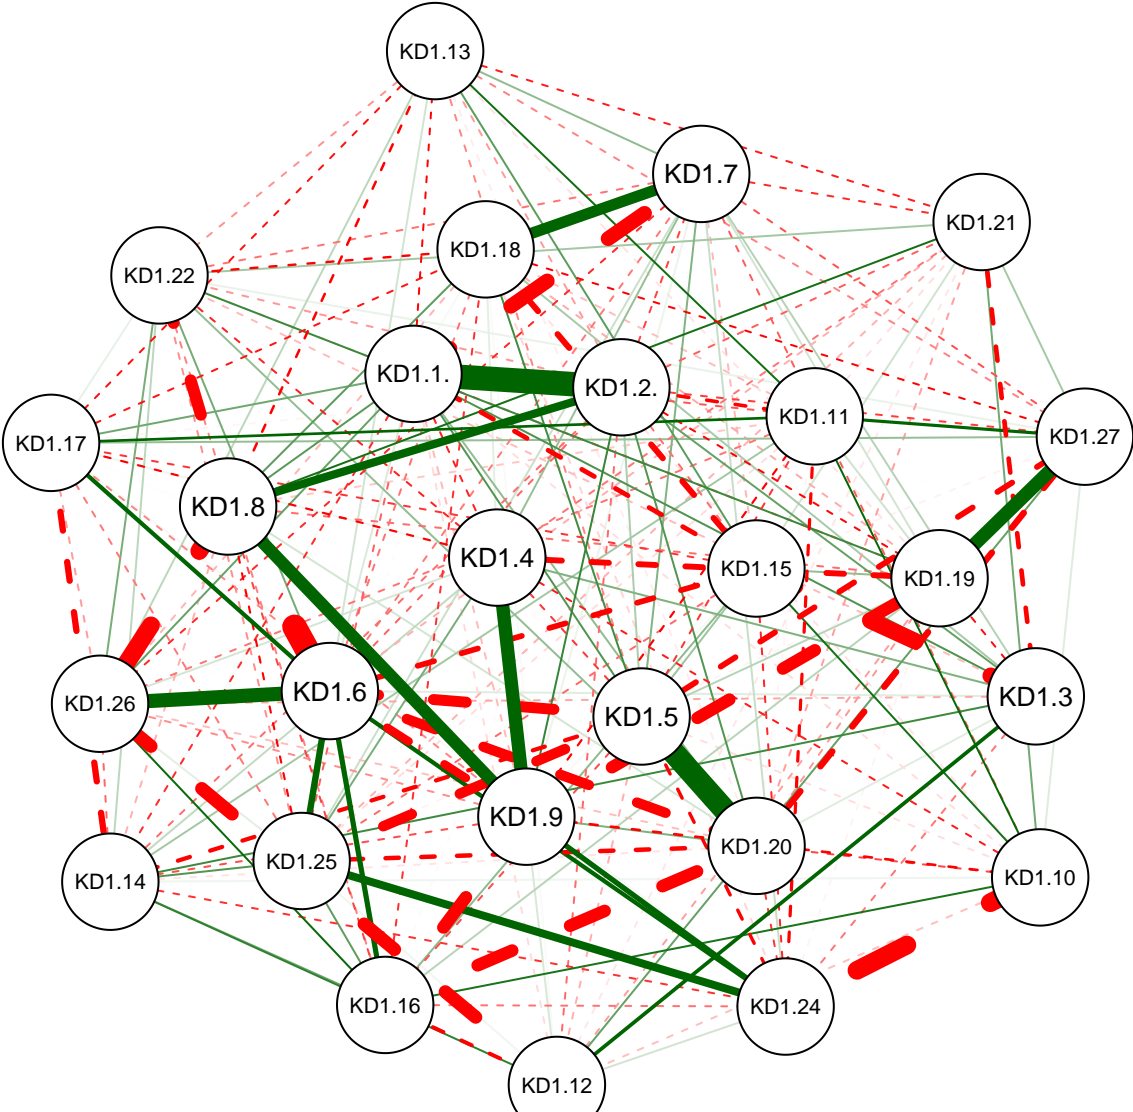

KD Partial Correlation Graph WVU 112

Cutoff: 0.32

Maximum: 0.7

KD Partial Correlation Graph WVU 112

Minimum: 0.05

Cutoff: 0.32

Maximum: 0.7

KD Partial Correlation Graph WVU 112

KD Partial Correlation Graph WVU 112

Minimum: 0.15

Cutoff: 0.32

Maximum: 0.7

KD Partial Correlation Graph WVU 112

Minimum: 0.2

Cutoff: 0.32

Maximum: 0.7