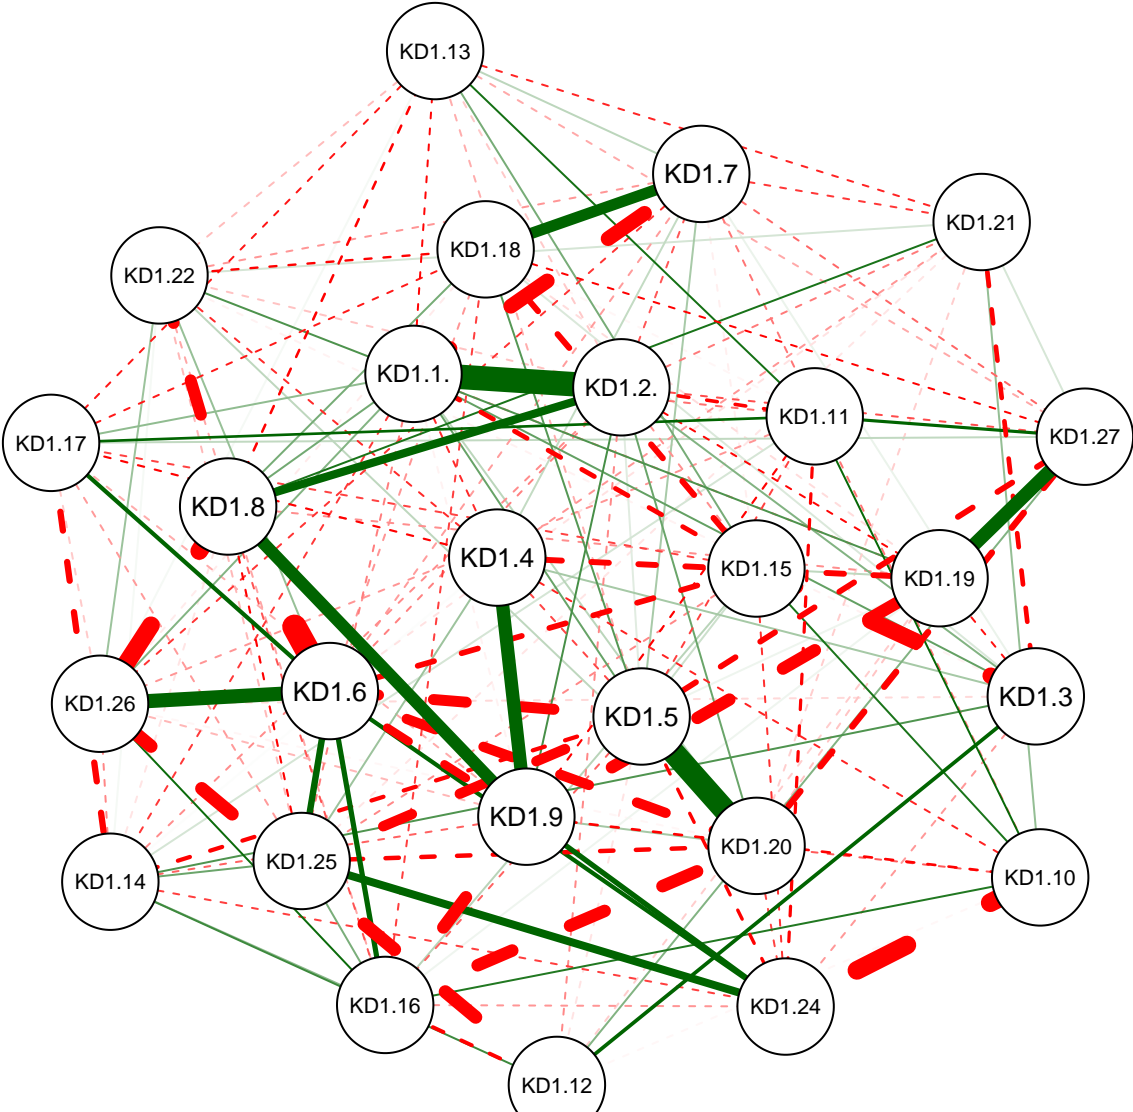

KD Partial Correlation Graph WVU 112

Cutoff: 0.32

Maximum: 0.7

KD Partial Correlation Graph WVU 112

Minimum: 0.05

Cutoff: 0.32

Maximum: 0.7

KD Partial Correlation Graph WVU 112

KD Partial Correlation Graph WVU 112

Minimum: 0.15

Cutoff: 0.32

Maximum: 0.7

KD Partial Correlation Graph WVU 112

Minimum: 0.2

Cutoff: 0.32

Maximum: 0.7