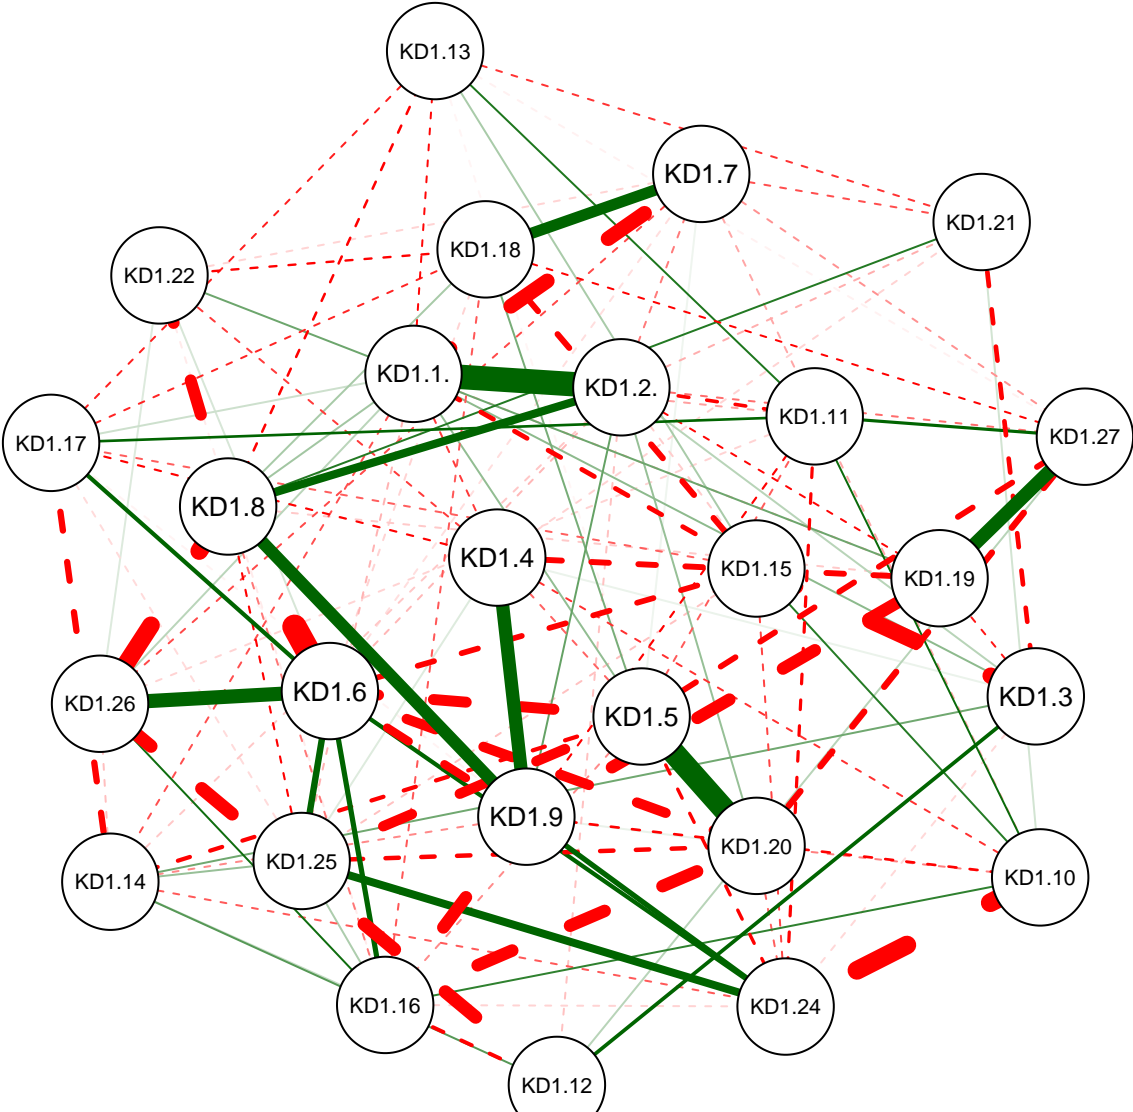

KD Partial Correlation Graph WVU 112

Cutoff: 0.32

Maximum: 0.7

KD Partial Correlation Graph WVU 112

Minimum: 0.05

Cutoff: 0.32

Maximum: 0.7

KD Partial Correlation Graph WVU 112

KD Partial Correlation Graph WVU 112

Minimum: 0.15

Cutoff: 0.32

Maximum: 0.7

KD Partial Correlation Graph WVU 112

Minimum: 0.2

Cutoff: 0.32

Maximum: 0.7