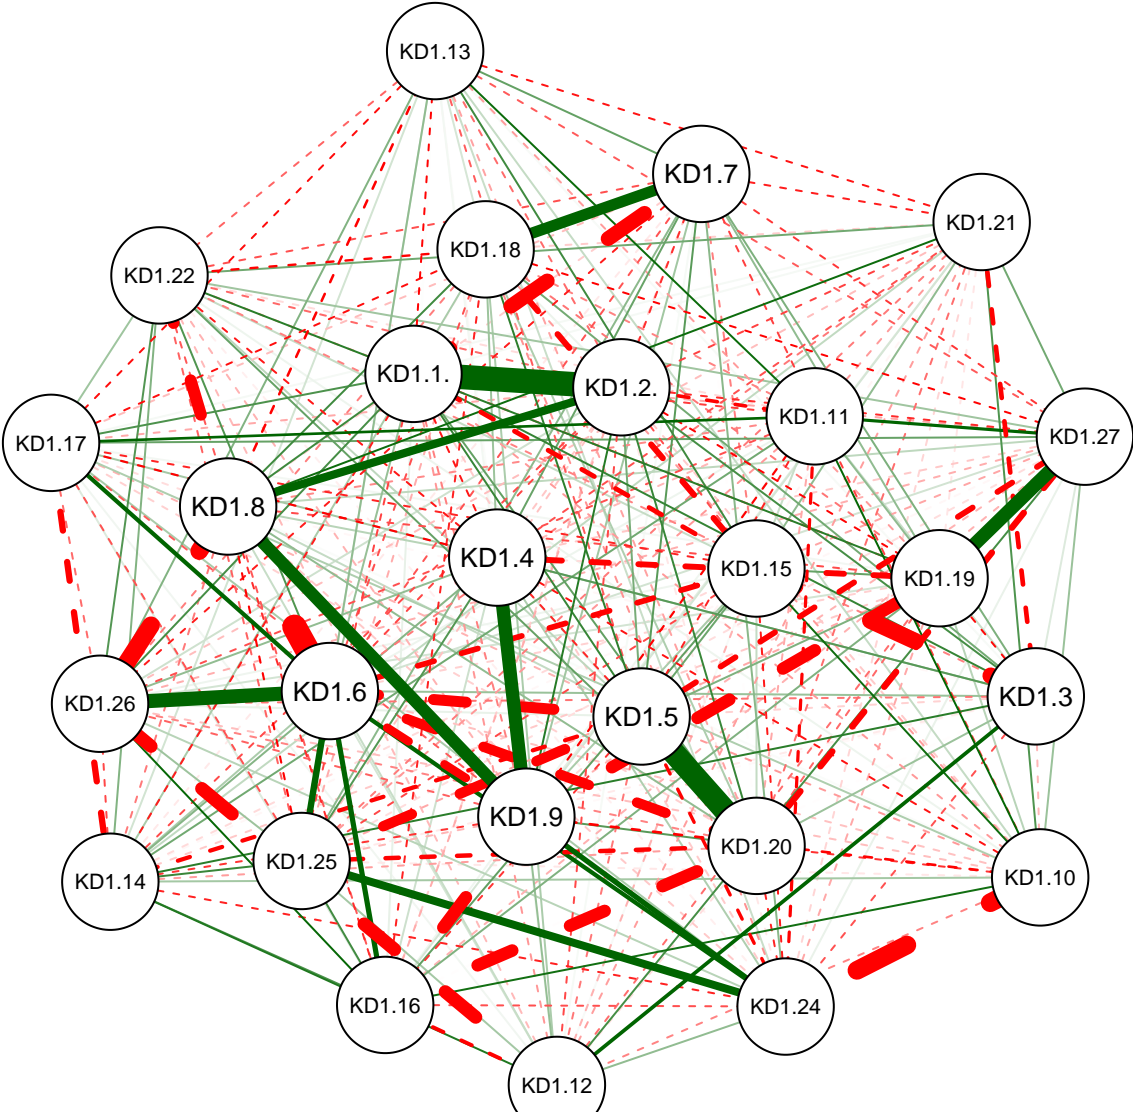

KD Partial Correlation Graph WVU 112

Cutoff: 0.32

Maximum: 0.7

KD Partial Correlation Graph WVU 112

Minimum: 0.05

Cutoff: 0.32

Maximum: 0.7

KD Partial Correlation Graph WVU 112

KD Partial Correlation Graph WVU 112

Minimum: 0.15

Cutoff: 0.32

Maximum: 0.7

KD Partial Correlation Graph WVU 112

Minimum: 0.2

Cutoff: 0.32

Maximum: 0.7