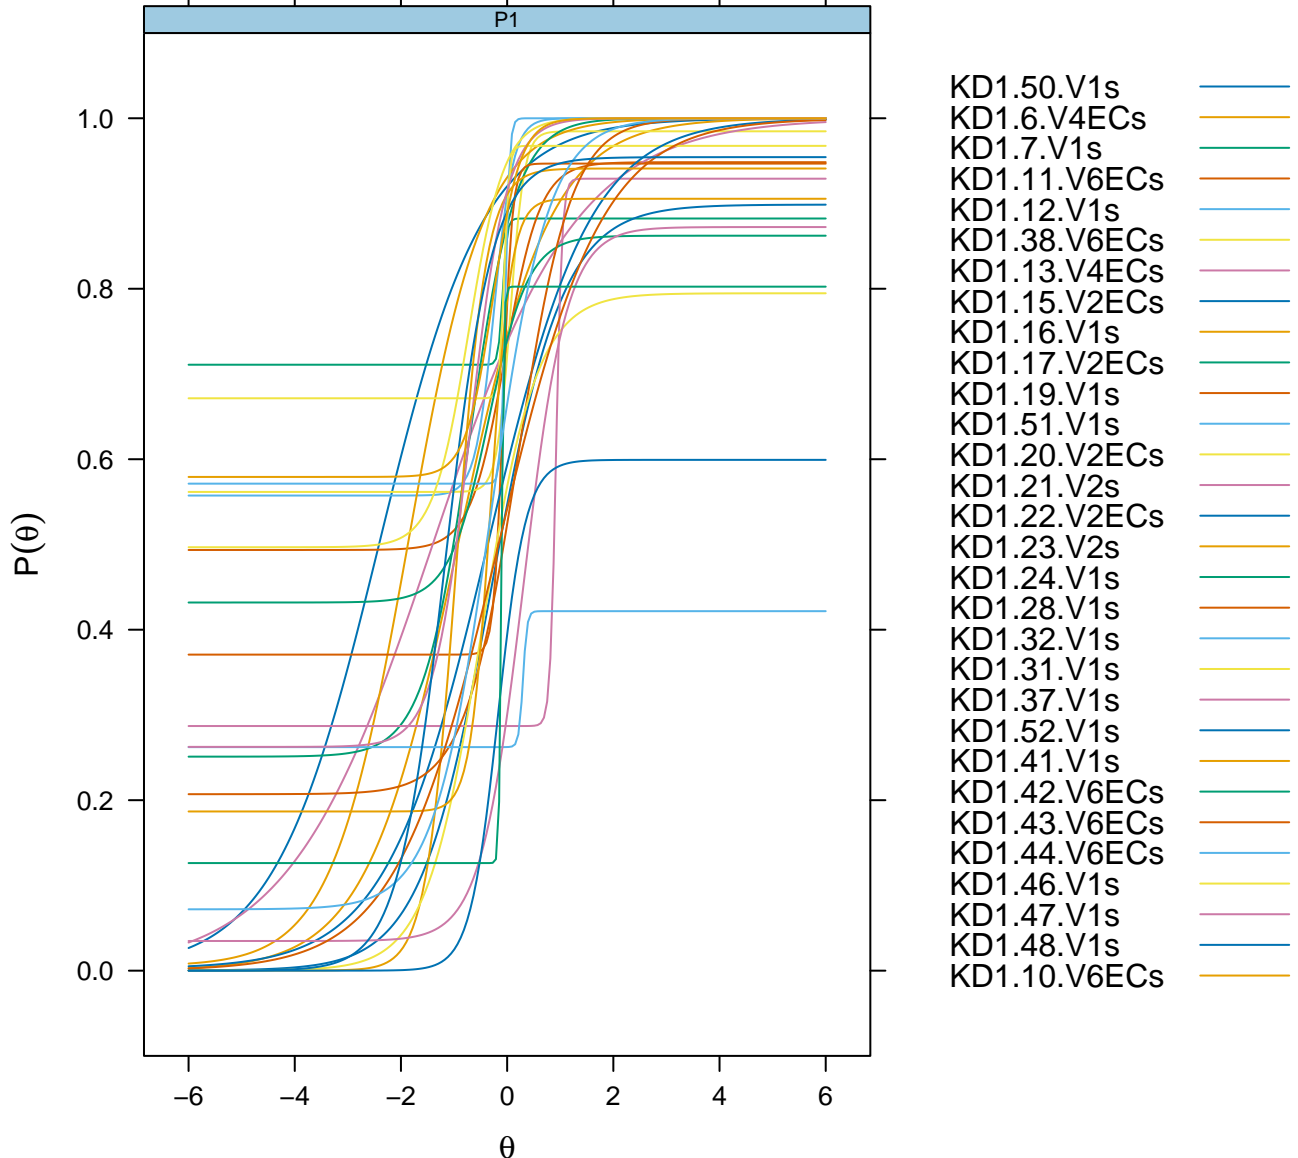

Expected Total Score

4PL IRT Model

Item Probability Functions

4PL IRT Model With All Items

Item Probability Functions

Item Probability Functions

P1

KD1.6.V4ECs

$P(\theta)$

θ

4PL IRT Model

Item Probability Functions

Item Probability Functions

4PL IRT Model

Item Probability Functions

Item Probability Functions