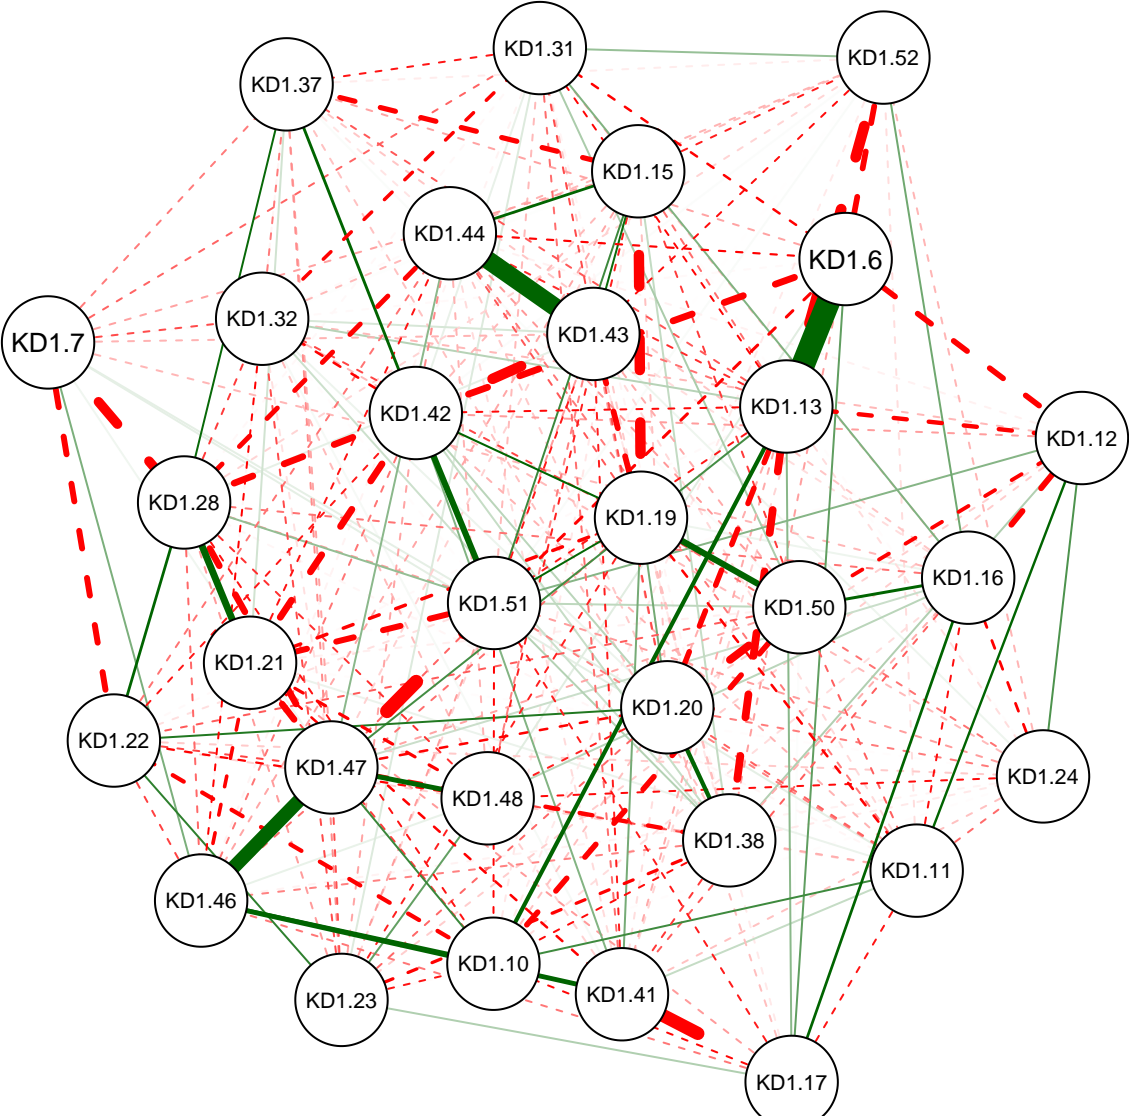

KD Partial Correlation Graph WVU 111

Cutoff: 0.14

Maximum: 0.41

KD Partial Correlation Graph WVU 111

Minimum: 0.05

Cutoff: 0.14

Maximum: 0.41

KD Partial Correlation Graph WVU 111

Minimum: 0.1

Cutoff: 0.14

Maximum: 0.41

KD Partial Correlation Graph WVU 111

Minimum: 0.15

Cutoff: 0.14

Maximum: 0.41

KD Partial Correlation Graph WVU 111

Minimum: 0.2

Cutoff: 0.14

Maximum: 0.41