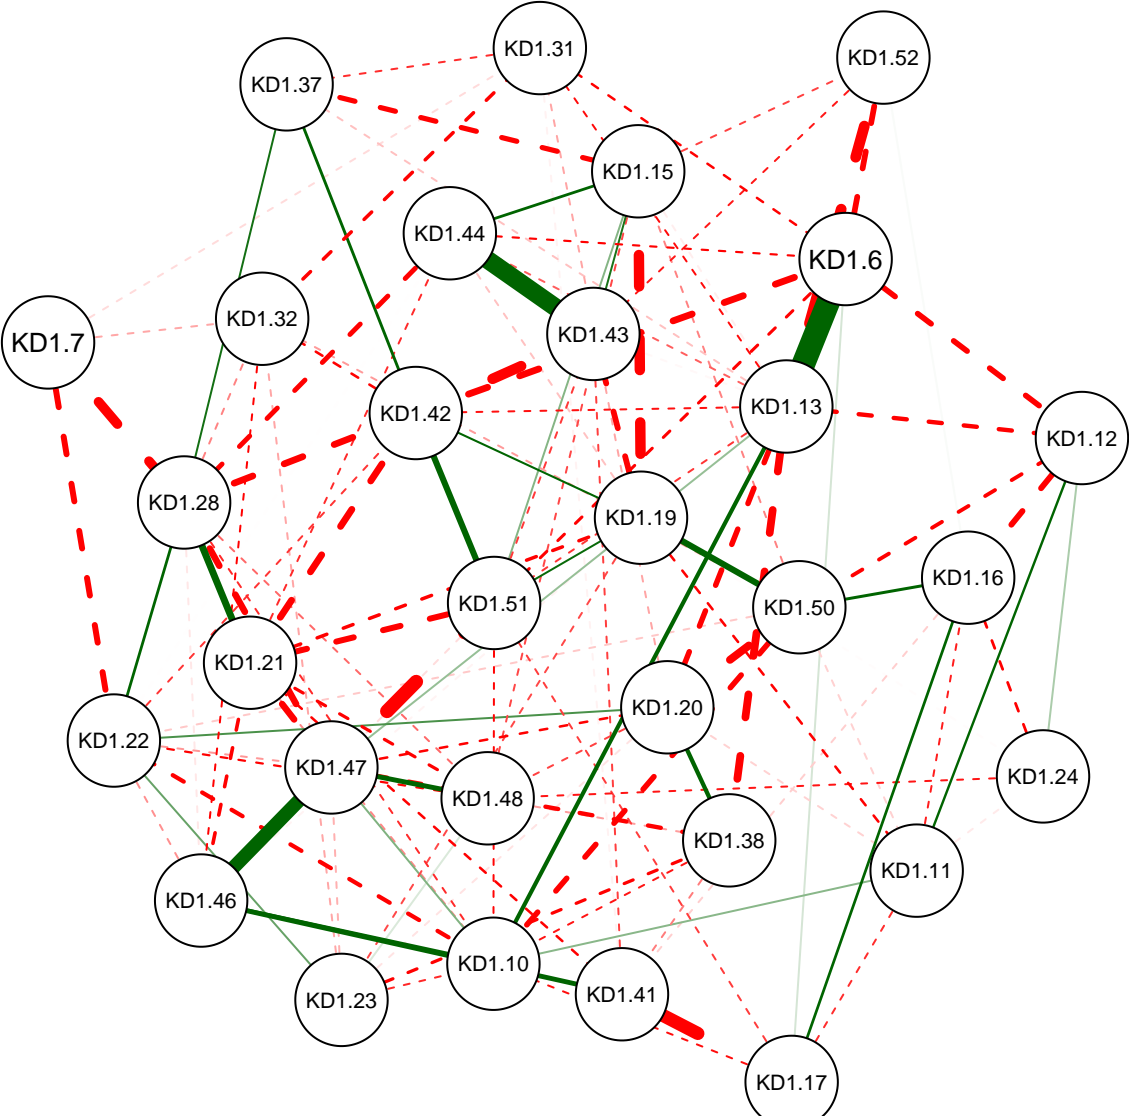

KD Partial Correlation Graph WVU 111

Cutoff: 0.14

Maximum: 0.41

KD Partial Correlation Graph WVU 111

Minimum: 0.05

Cutoff: 0.14

Maximum: 0.41

KD Partial Correlation Graph WVU 111

Minimum: 0.1

Cutoff: 0.14

Maximum: 0.41

KD Partial Correlation Graph WVU 111

Minimum: 0.15

Cutoff: 0.14

Maximum: 0.41

KD Partial Correlation Graph WVU 111

Minimum: 0.2

Cutoff: 0.14

Maximum: 0.41