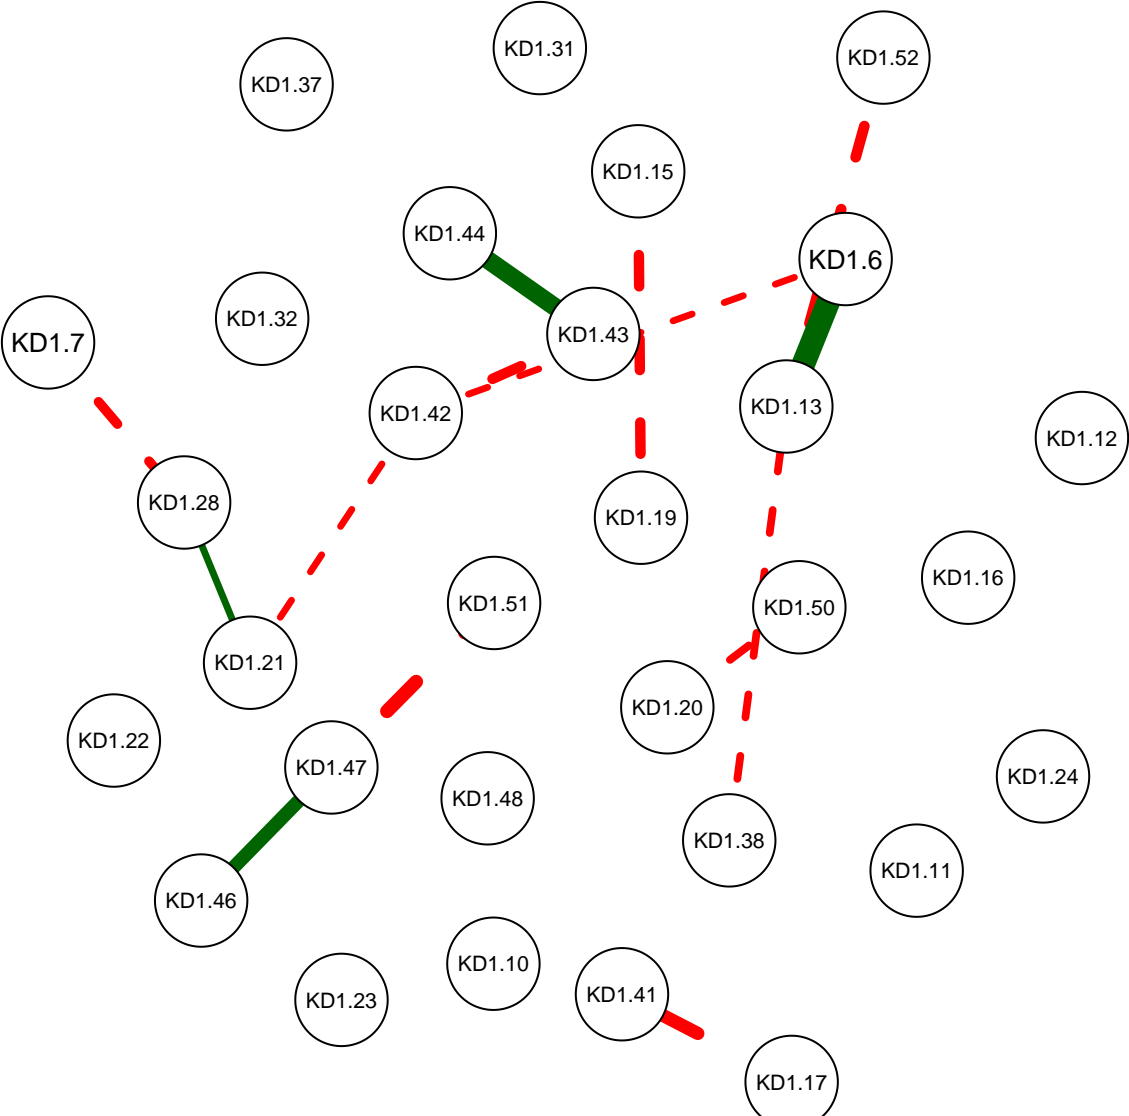

KD Partial Correlation Graph WVU 111

Cutoff: 0.14

Maximum: 0.41

KD Partial Correlation Graph WVU 111

Minimum: 0.05

Cutoff: 0.14

Maximum: 0.41

KD Partial Correlation Graph WVU 111

Minimum: 0.1

Cutoff: 0.14

Maximum: 0.41

KD Partial Correlation Graph WVU 111

Minimum: 0.15

Cutoff: 0.14

Maximum: 0.41

KD Partial Correlation Graph WVU 111

Minimum: 0.2

Cutoff: 0.14

Maximum: 0.41