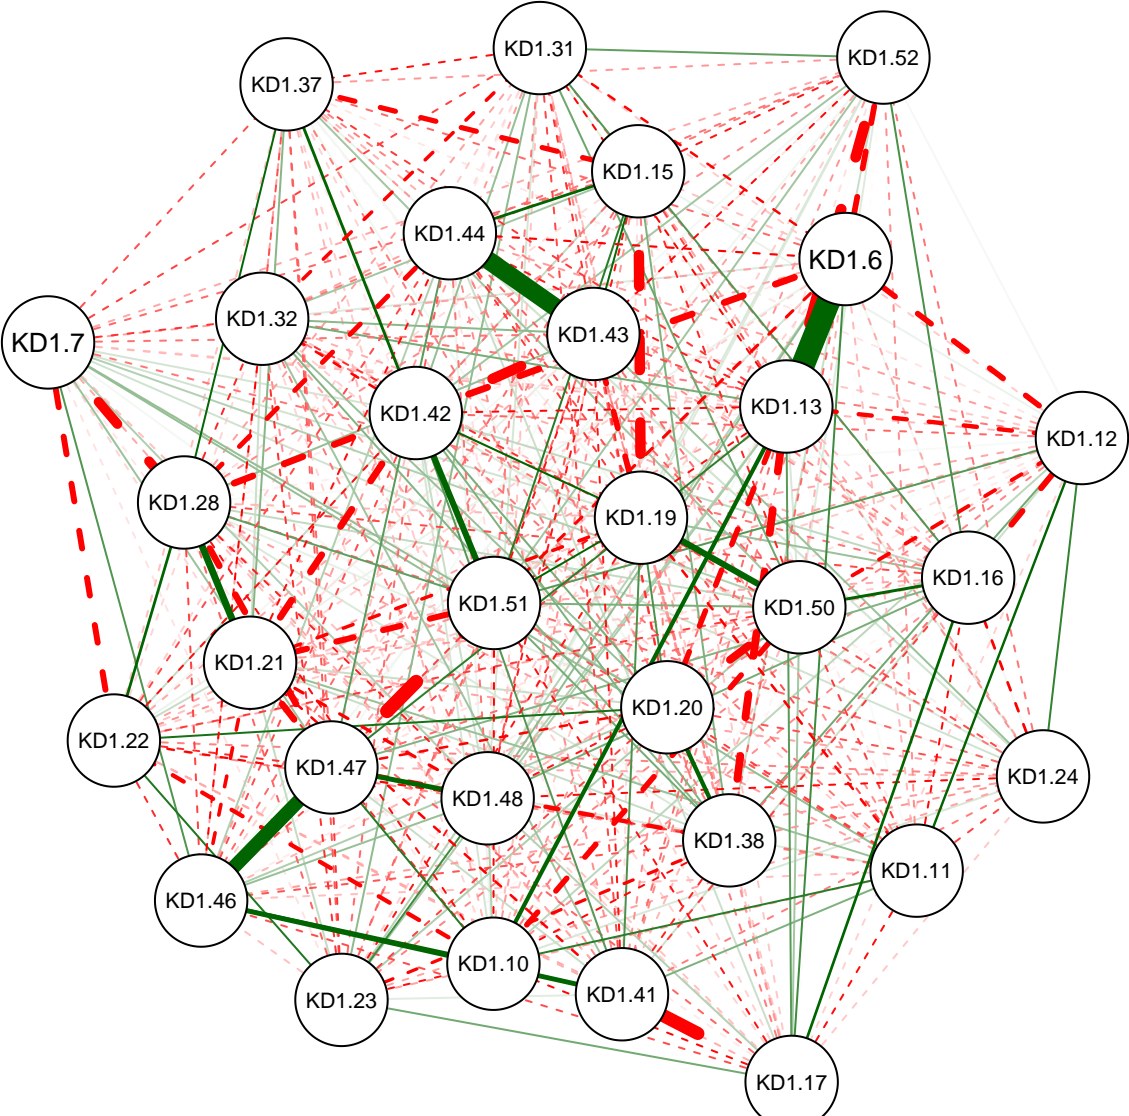

KD Partial Correlation Graph WVU 111

Cutoff: 0.14

Maximum: 0.41

KD Partial Correlation Graph WVU 111

Minimum: 0.05

Cutoff: 0.14

Maximum: 0.41

KD Partial Correlation Graph WVU 111

Minimum: 0.1

Cutoff: 0.14

Maximum: 0.41

KD Partial Correlation Graph WVU 111

Minimum: 0.15

Cutoff: 0.14

Maximum: 0.41

KD Partial Correlation Graph WVU 111

Minimum: 0.2

Cutoff: 0.14

Maximum: 0.41