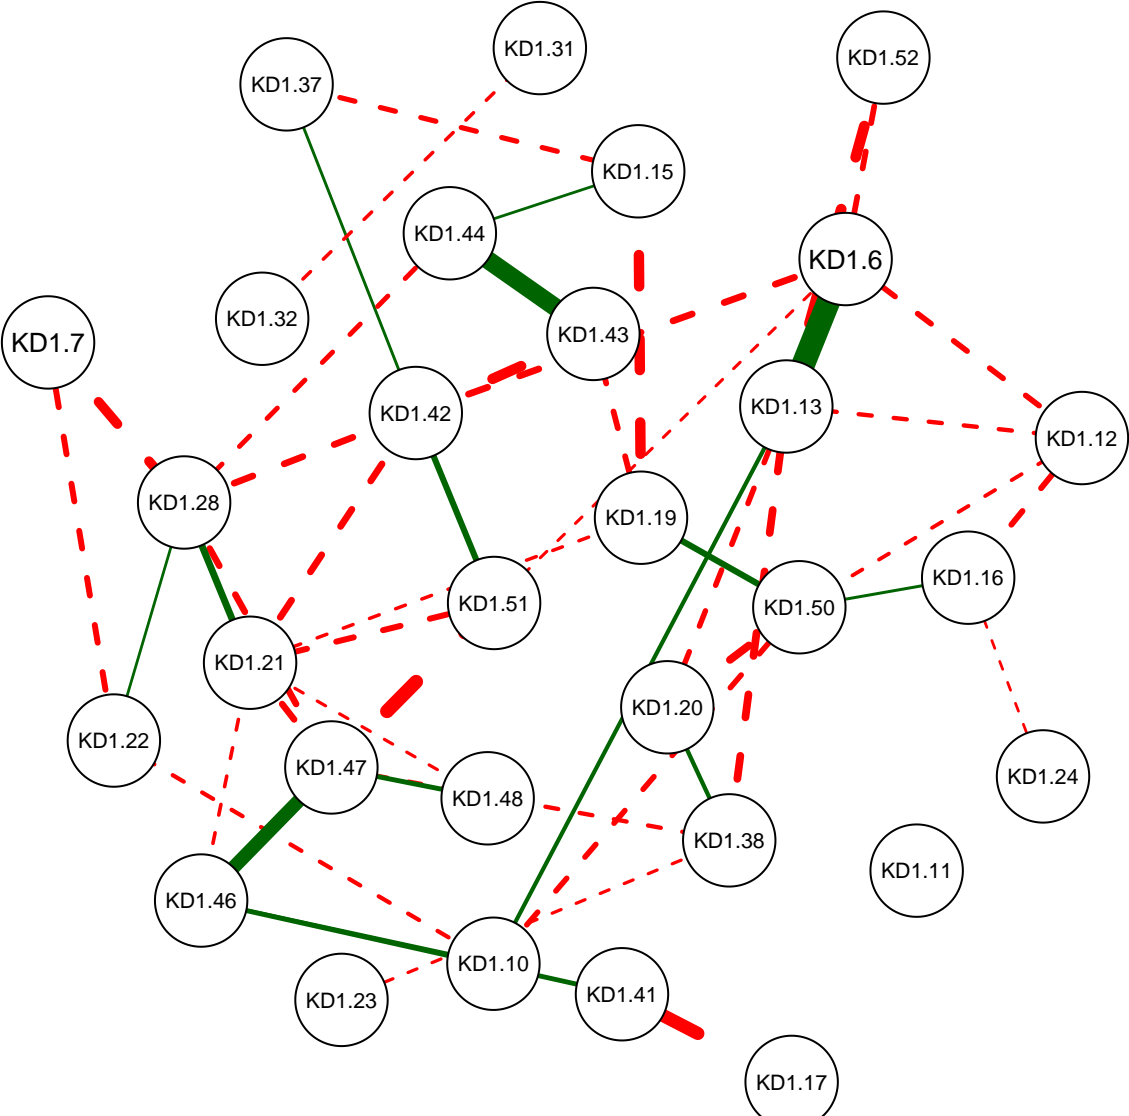

KD Partial Correlation Graph WVU 111

Cutoff: 0.14

Maximum: 0.41

KD Partial Correlation Graph WVU 111

Minimum: 0.05

Cutoff: 0.14

Maximum: 0.41

KD Partial Correlation Graph WVU 111

Minimum: 0.1

Cutoff: 0.14

Maximum: 0.41

KD Partial Correlation Graph WVU 111

Minimum: 0.15

Cutoff: 0.14

Maximum: 0.41

KD Partial Correlation Graph WVU 111

Minimum: 0.2

Cutoff: 0.14

Maximum: 0.41