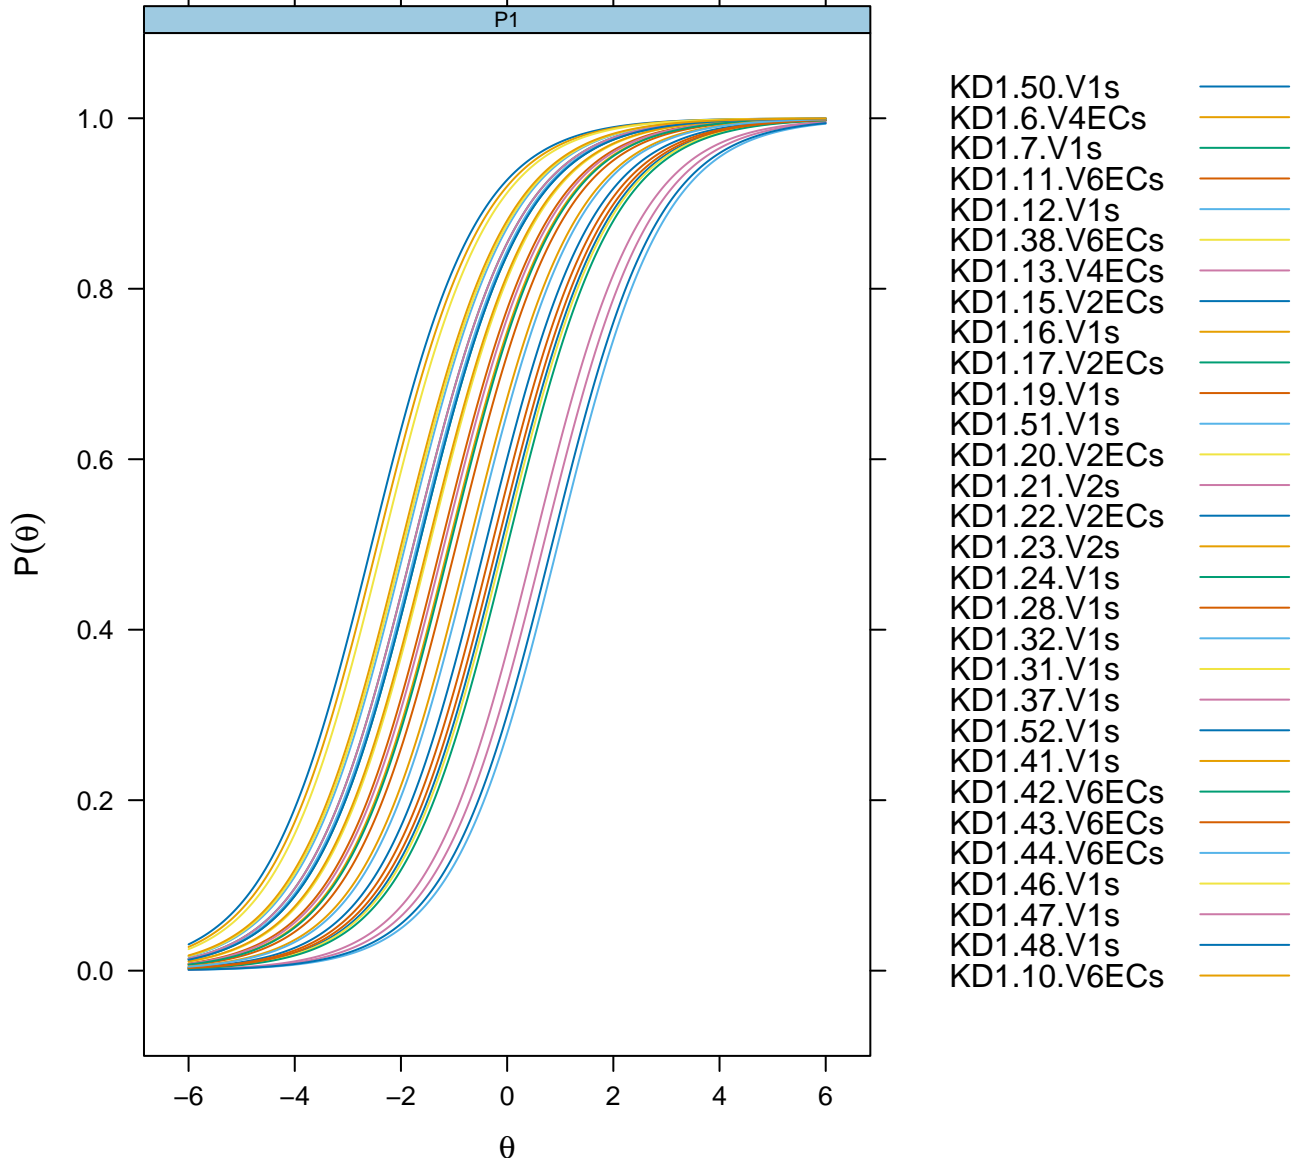

Expected Total Score

Rasch IRT Model

Item Probability Functions

Rasch IRT Model With All Items

Item Probability Functions

Item Probability Functions

KD1.6.V4ECs —

Rasch IRT Model

Item Probability Functions

Item Probability Functions

Rasch IRT Model

Item Probability Functions

Item Probability Functions

Item Probability Functions

Rasch IRT Model

Item Probability Functions