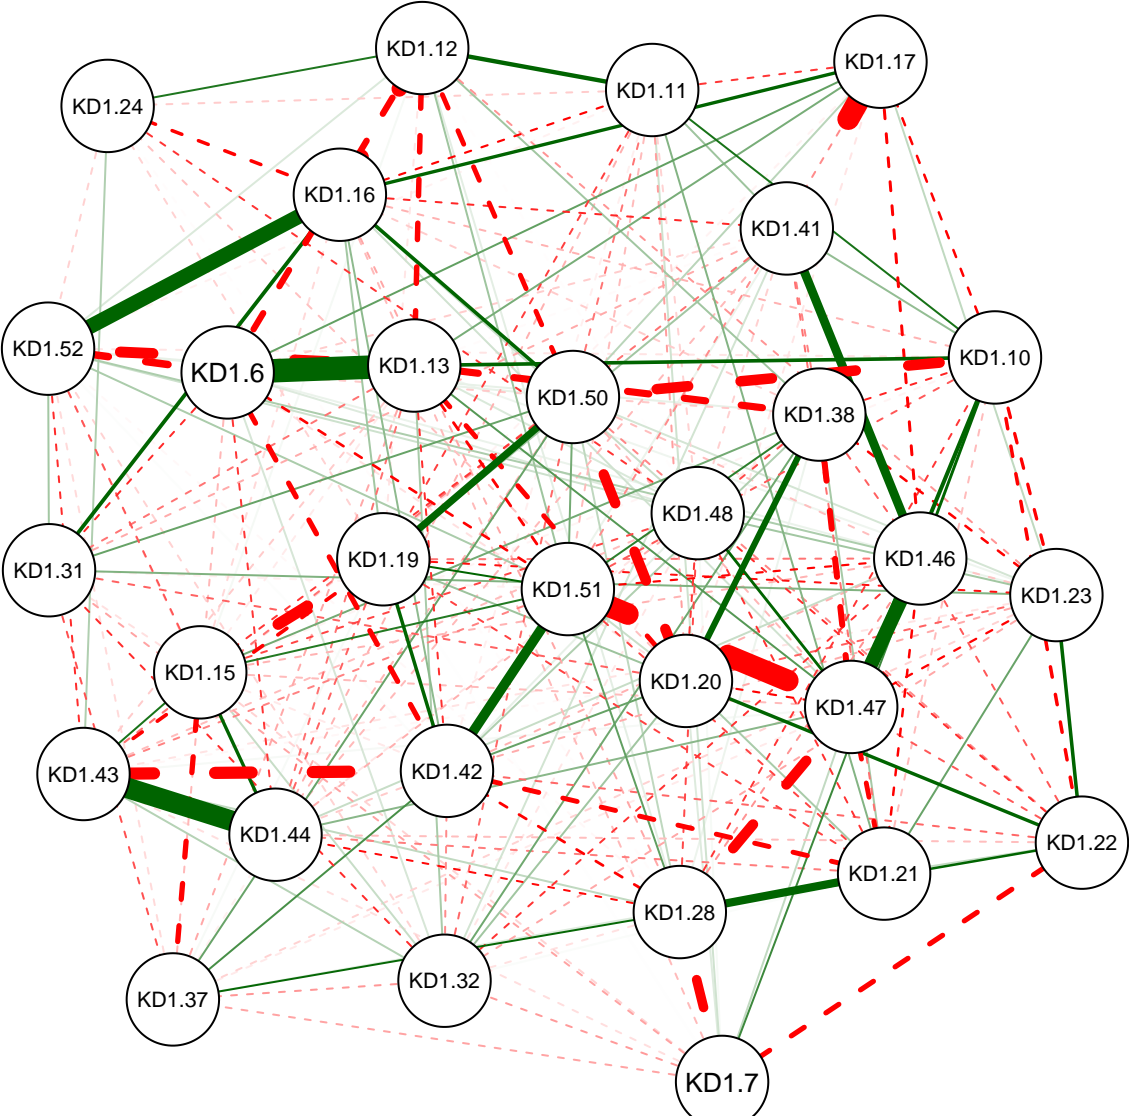

# KD Partial Correlation Graph WVU 111

Cutoff: 0.3

Maximum: 0.67

# KD Partial Correlation Graph WVU 111

Minimum: 0.05

Cutoff: 0.3

Maximum: 0.67

# KD Partial Correlation Graph WVU 111

Minimum: 0.1

Cutoff: 0.3

Maximum: 0.67

# KD Partial Correlation Graph WVU 111

Minimum: 0.15

Cutoff: 0.3

Maximum: 0.67