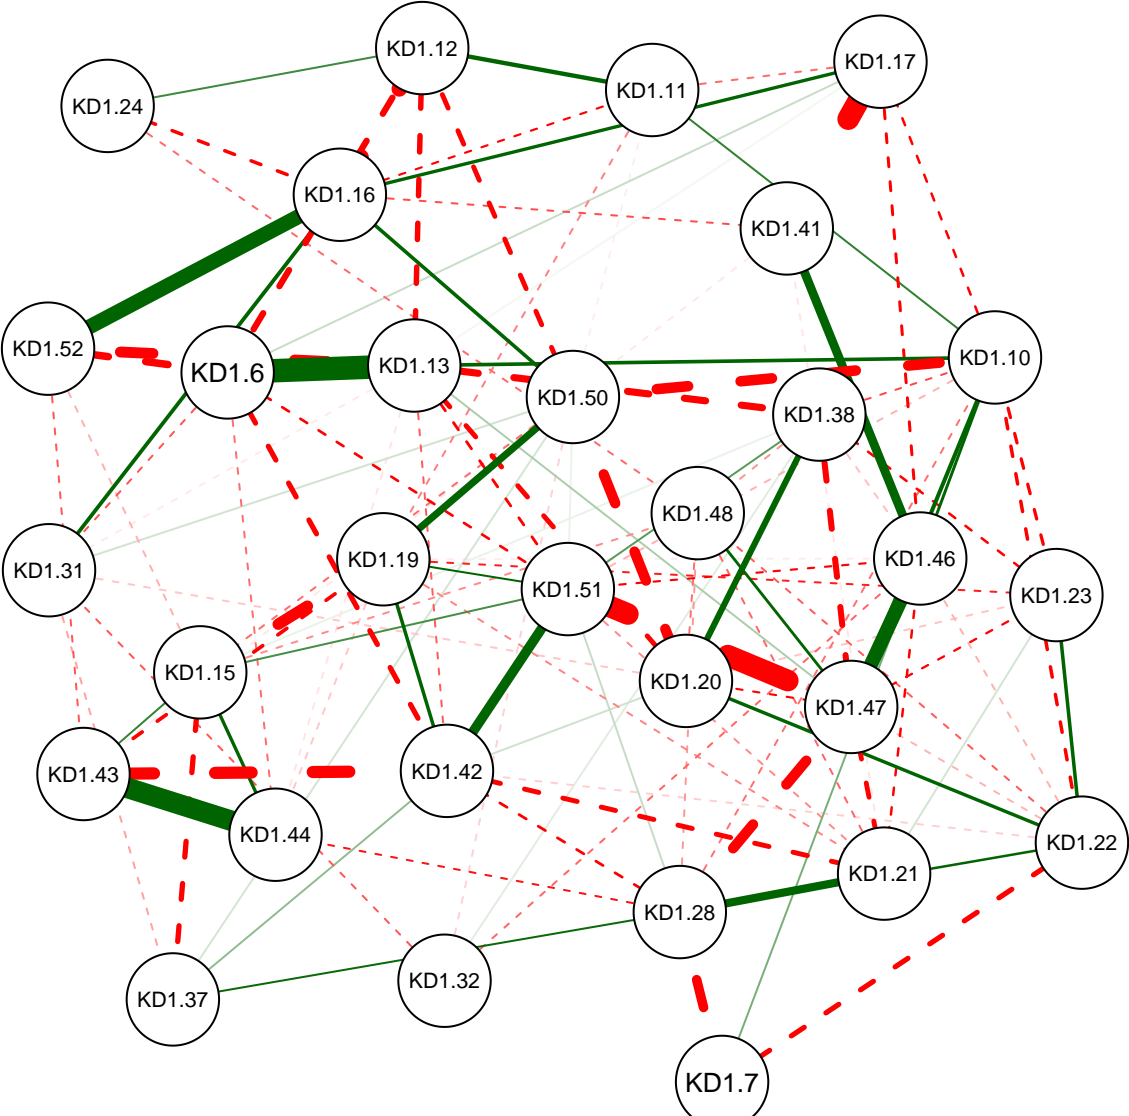

# KD Partial Correlation Graph WVU 111

Cutoff: 0.3

Maximum: 0.67

# KD Partial Correlation Graph WVU 111

Minimum: 0.05

Cutoff: 0.3

Maximum: 0.67

# KD Partial Correlation Graph WVU 111

Minimum: 0.15

Cutoff: 0.3

Maximum: 0.67

# KD Partial Correlation Graph WVU 111

Minimum: 0.2

Cutoff: 0.3

Maximum: 0.67