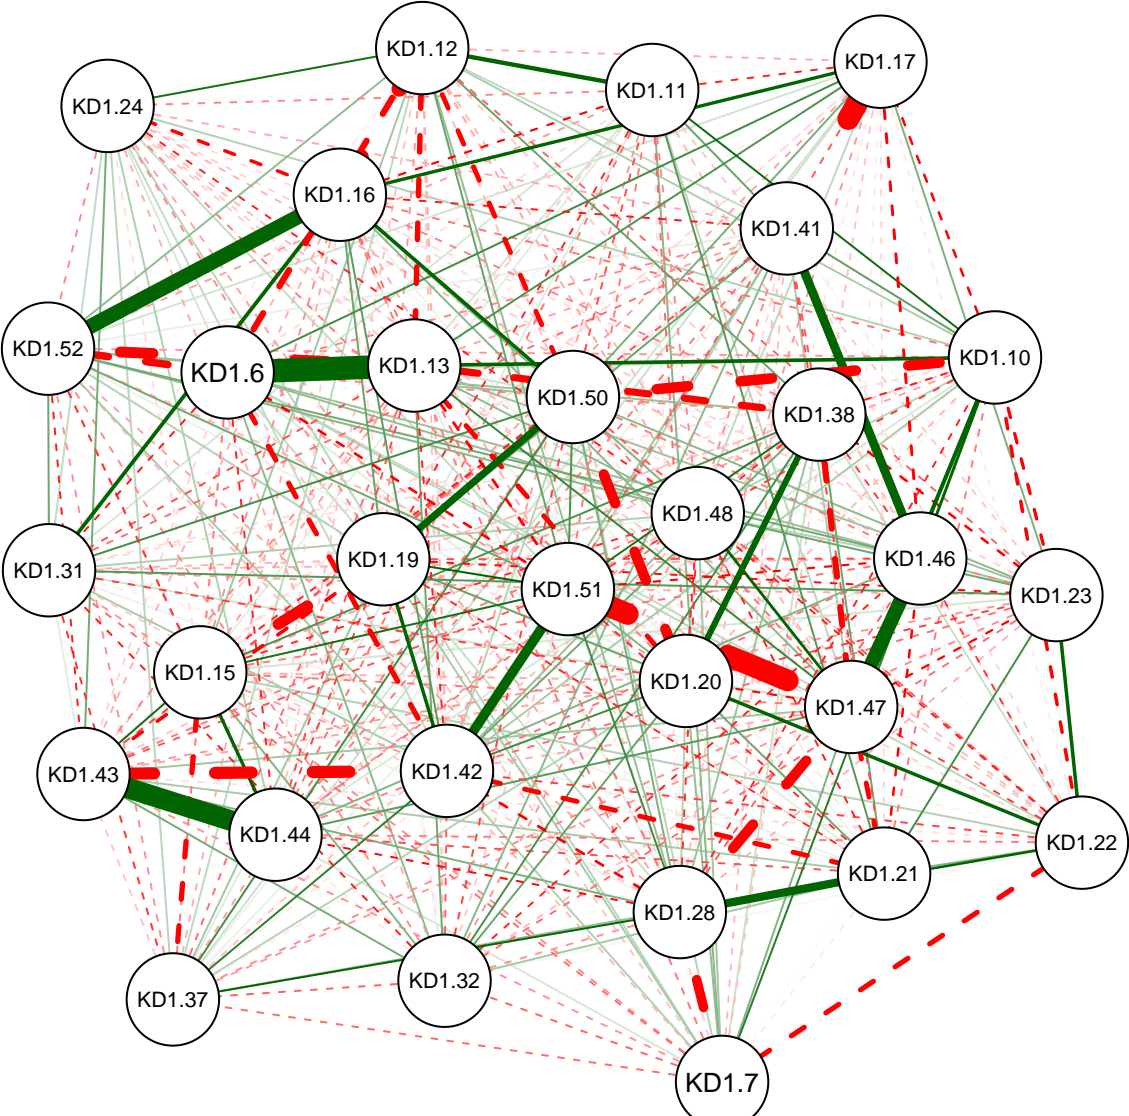

# KD Partial Correlation Graph WVU 111

Cutoff: 0.3

Maximum: 0.67

# KD Partial Correlation Graph WVU 111

Minimum: 0.05

Cutoff: 0.3

Maximum: 0.67

# KD Partial Correlation Graph WVU 111

Minimum: 0.1

Cutoff: 0.3

Maximum: 0.67

# KD Partial Correlation Graph WVU 111

Minimum: 0.15

Cutoff: 0.3

Maximum: 0.67