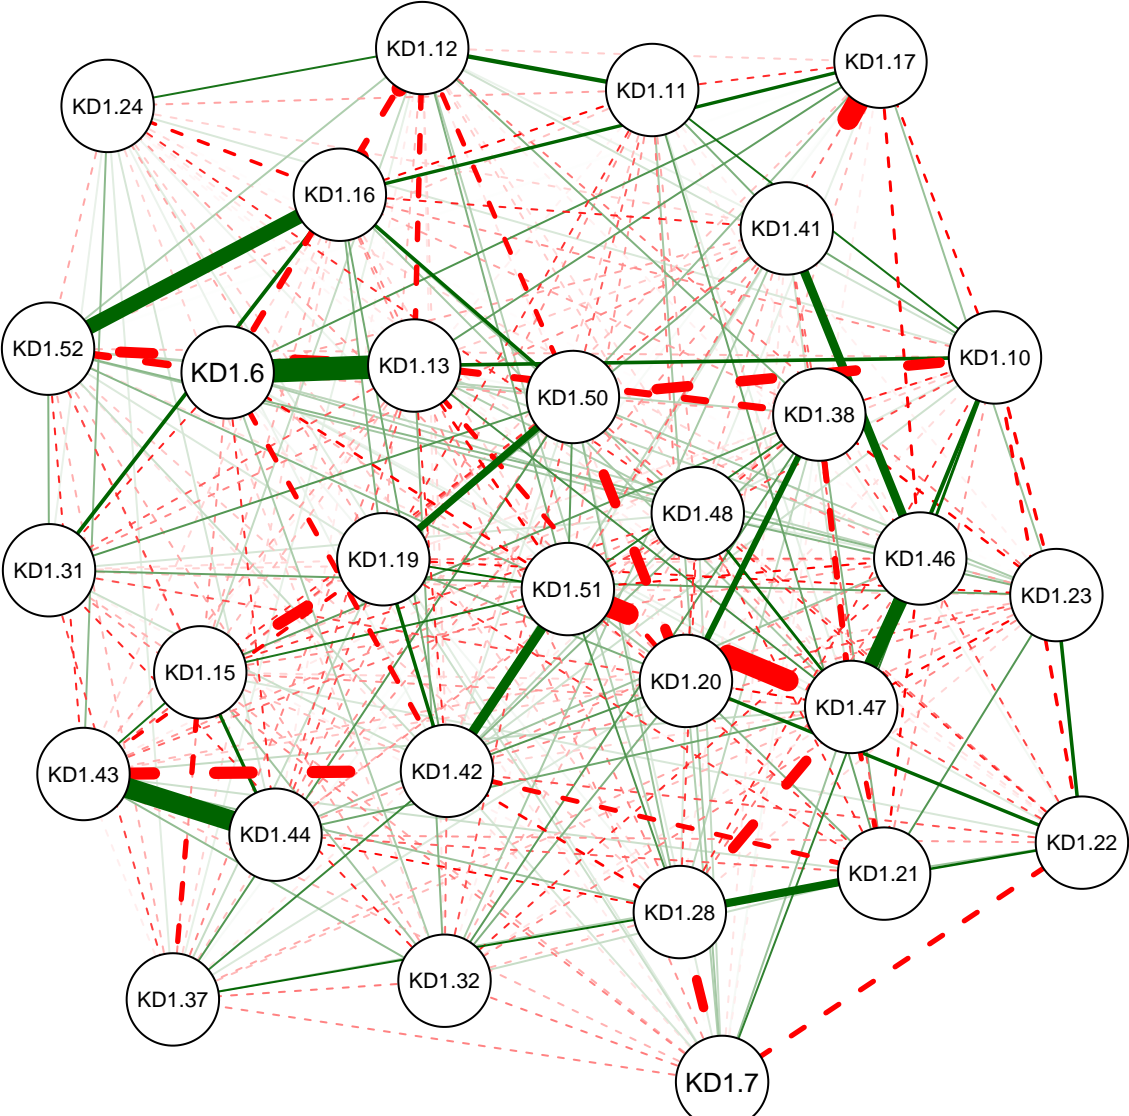

# KD Partial Correlation Graph WVU 111

Cutoff: 0.3

Maximum: 0.67

# KD Partial Correlation Graph WVU 111

Minimum: 0.05

Cutoff: 0.3

Maximum: 0.67

# KD Partial Correlation Graph WVU 111

Minimum: 0.1

Cutoff: 0.3

Maximum: 0.67

# KD Partial Correlation Graph WVU 111

Minimum: 0.15

Cutoff: 0.3

Maximum: 0.67