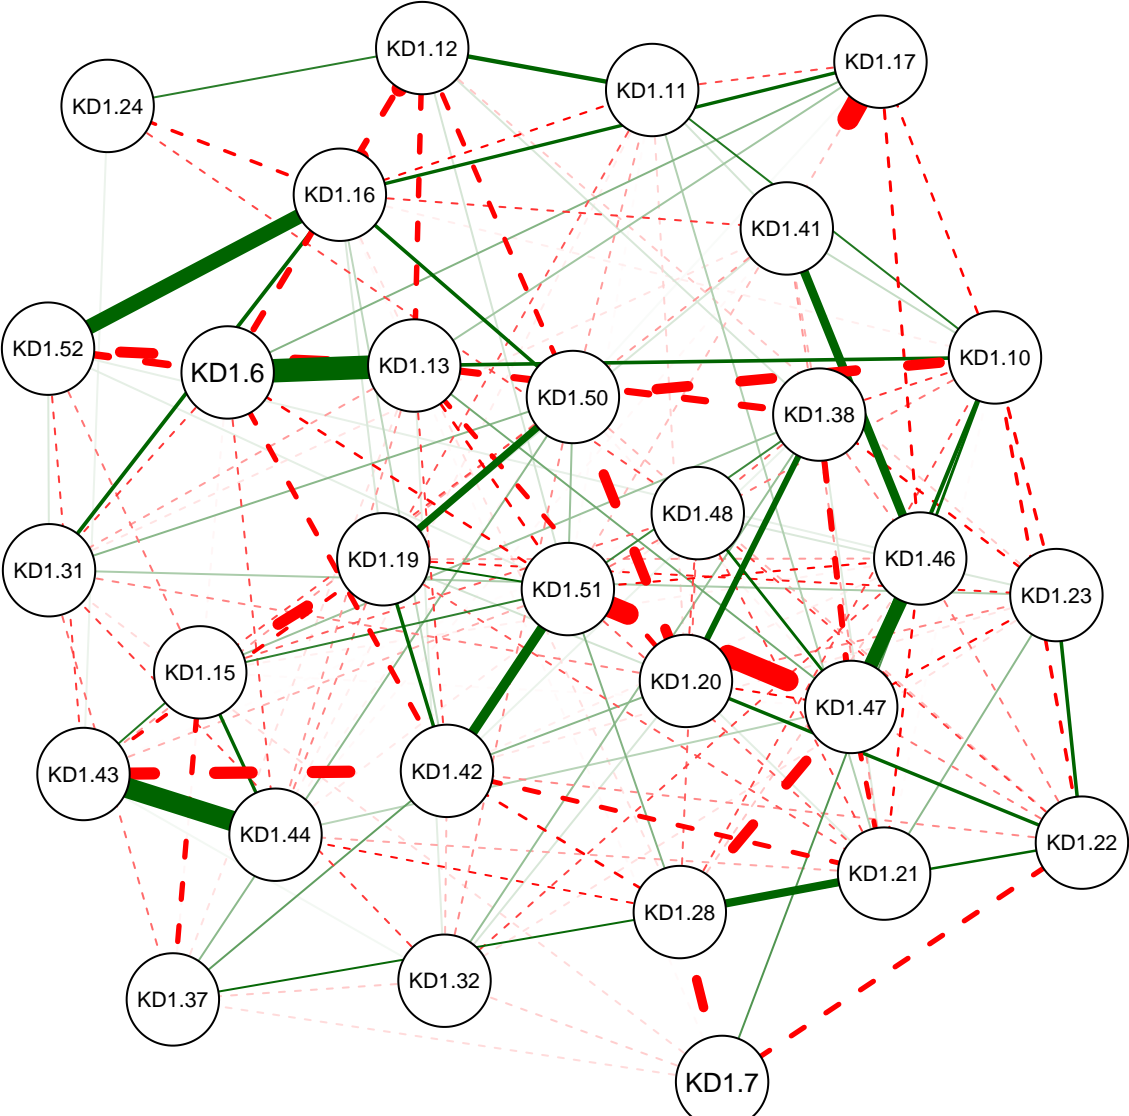

# KD Partial Correlation Graph WVU 111

Cutoff: 0.3

Maximum: 0.67

# KD Partial Correlation Graph WVU 111

Minimum: 0.05

Cutoff: 0.3

Maximum: 0.67

# KD Partial Correlation Graph WVU 111

Minimum: 0.1

Cutoff: 0.3

Maximum: 0.67

# KD Partial Correlation Graph WVU 111

Minimum: 0.15

Cutoff: 0.3

Maximum: 0.67