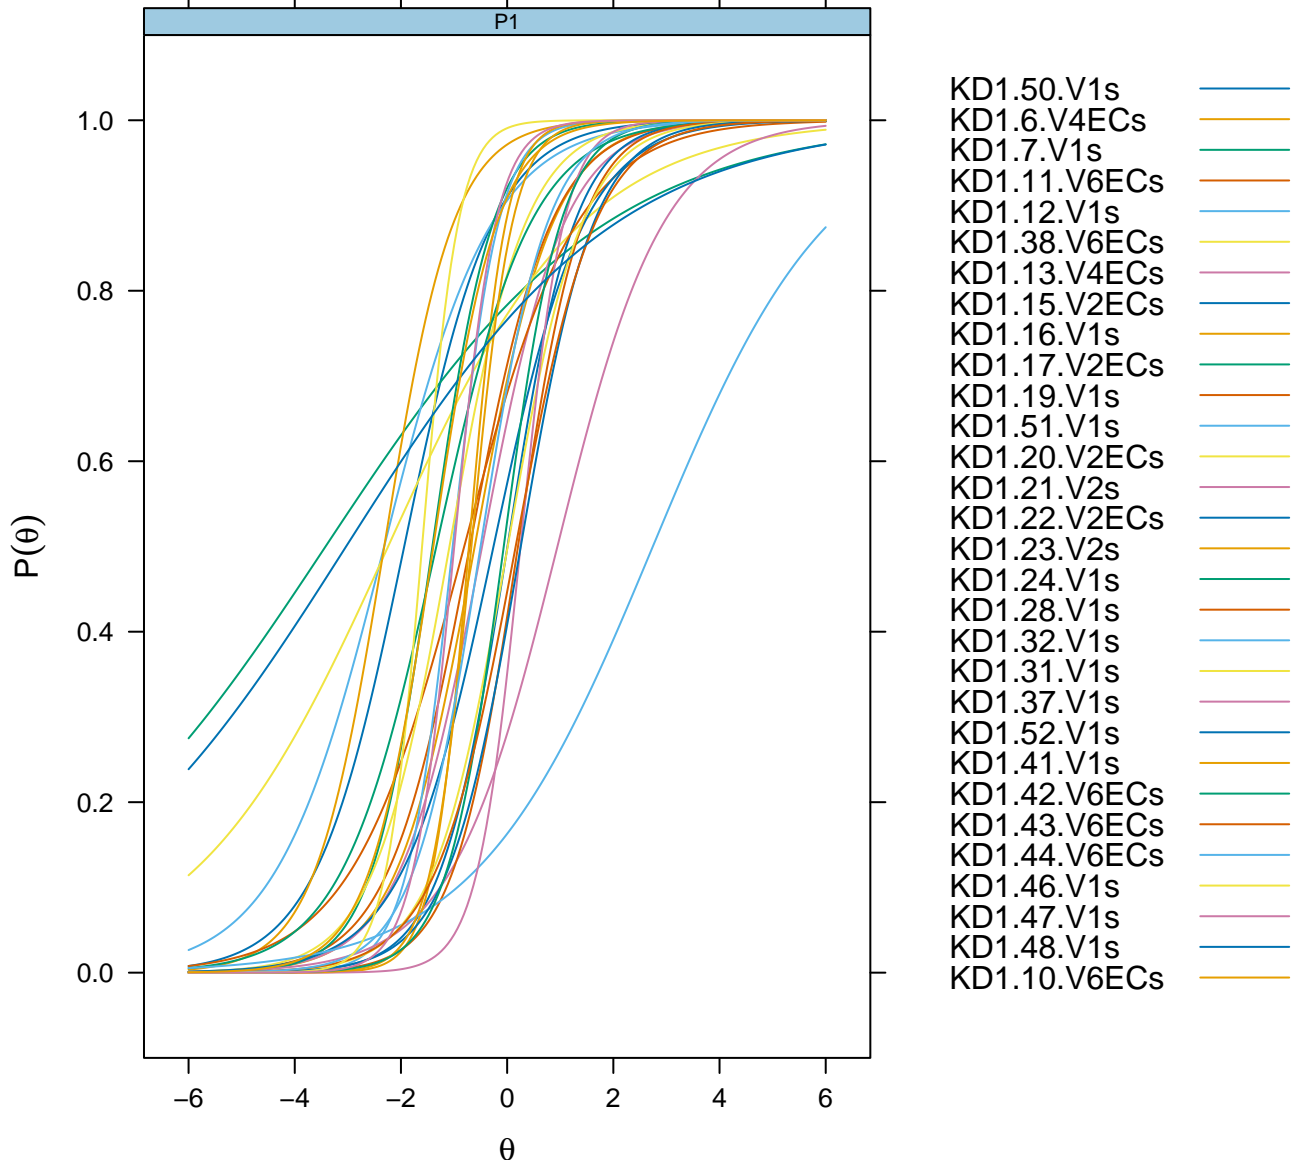

Expected Total Score

2PL IRT Model

Item Probability Functions

2PL IRT Model With All Items

Item Probability Functions

Item Probability Functions

Item Probability Functions

Item Probability Functions

Item Probability Functions

Item Probability Functions

Item Probability Functions

Item Probability Functions

Item Probability Functions

Item Probability Functions

P1

KD1.17.V2ECs

2PL IRT Model

Item Probability Functions

Item Probability Functions

Item Probability Functions

Item Probability Functions

Item Probability Functions

Item Probability Functions

Item Probability Functions