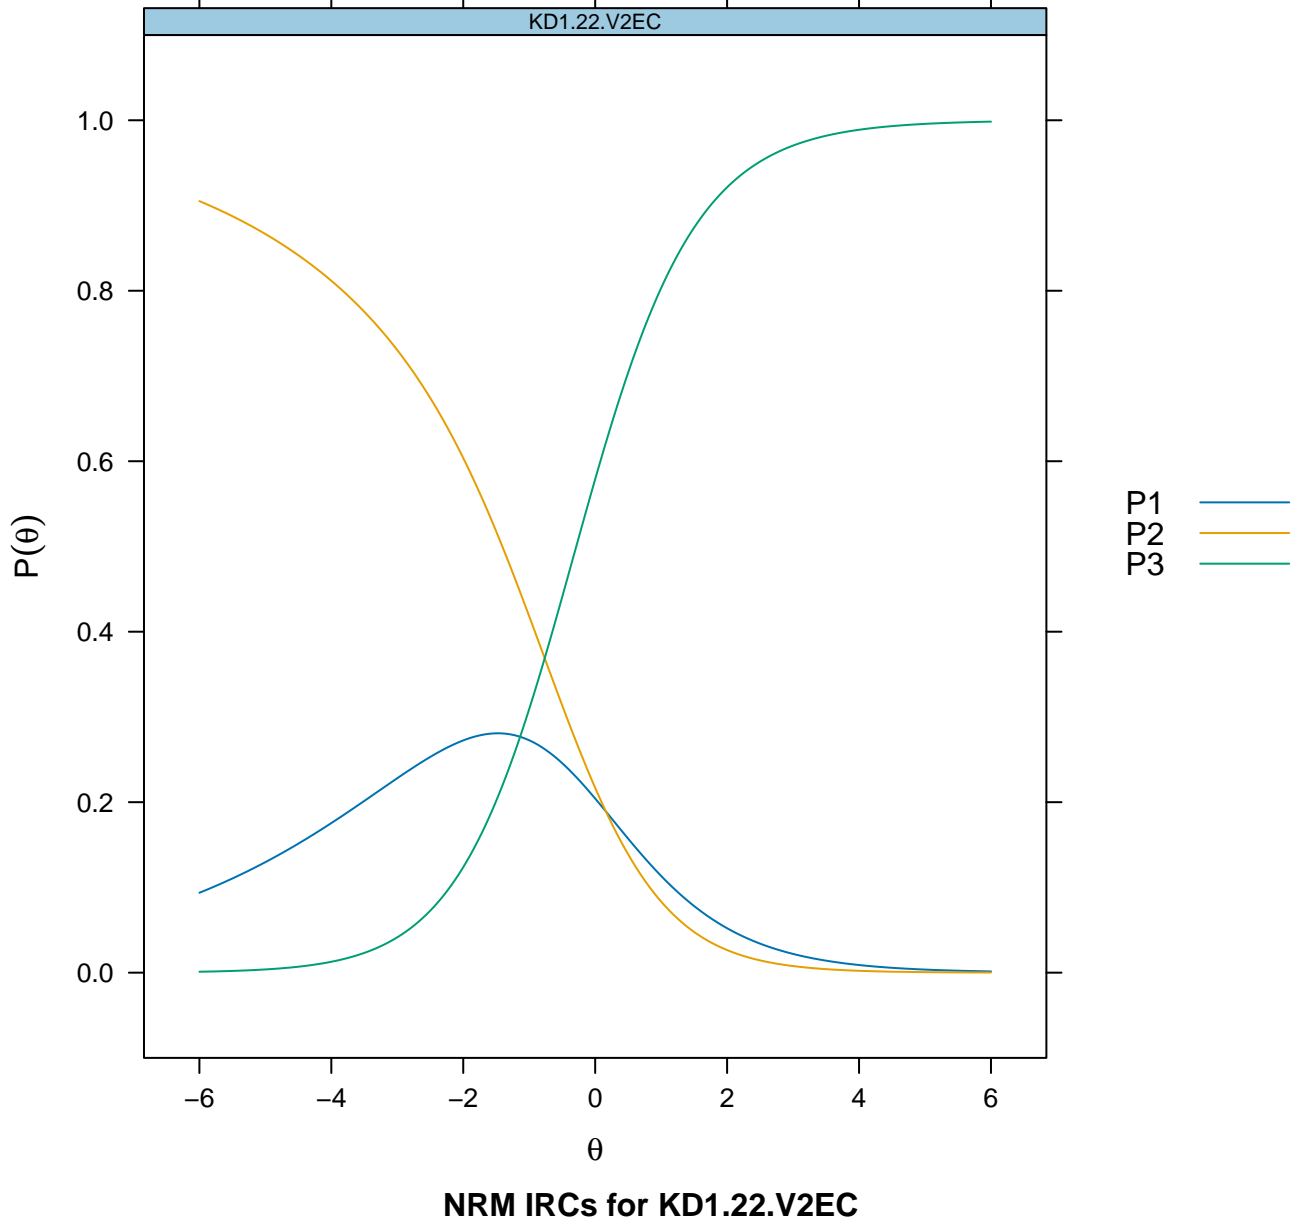

Item Probability Functions