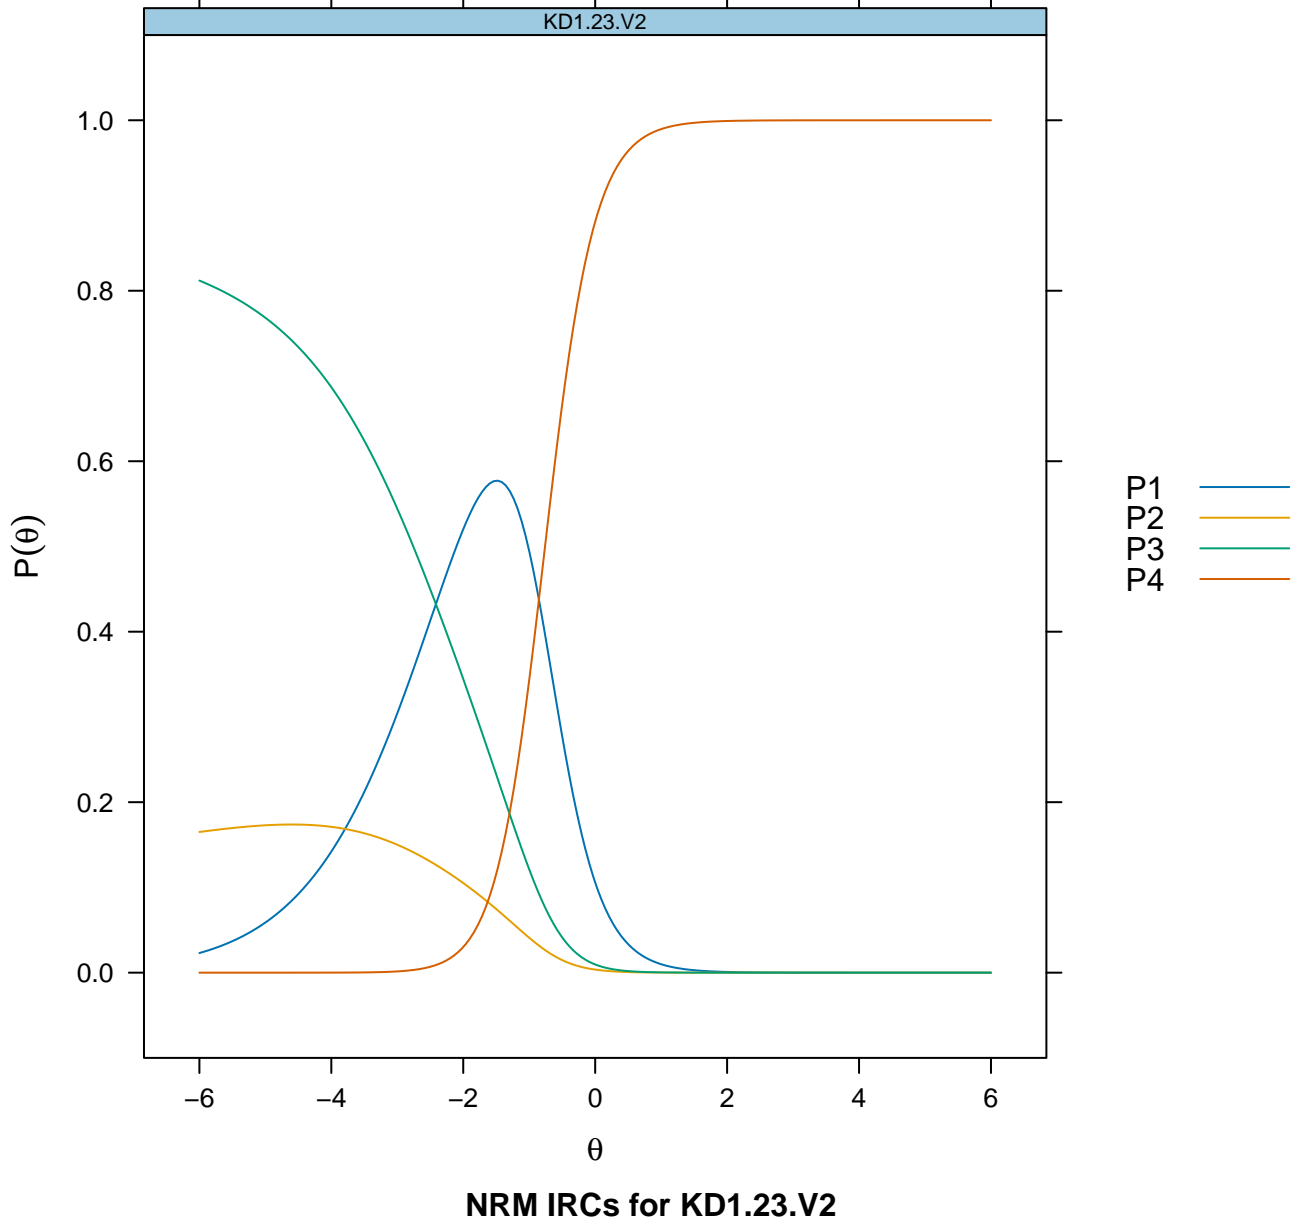

Item Probability Functions