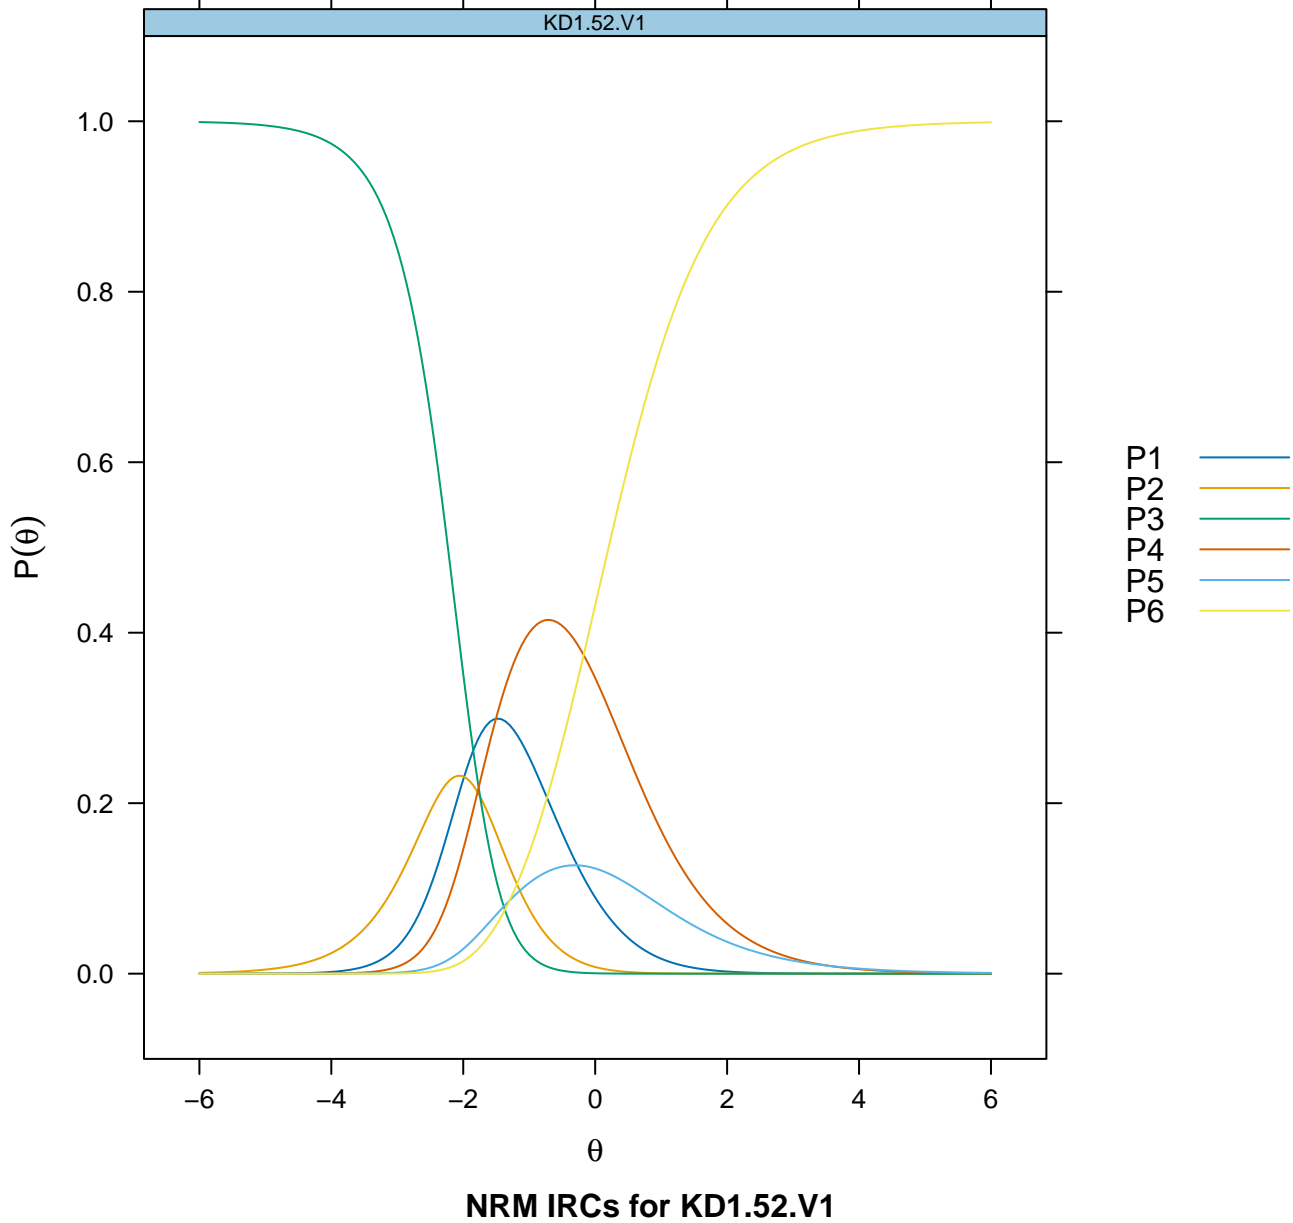

Item Probability Functions