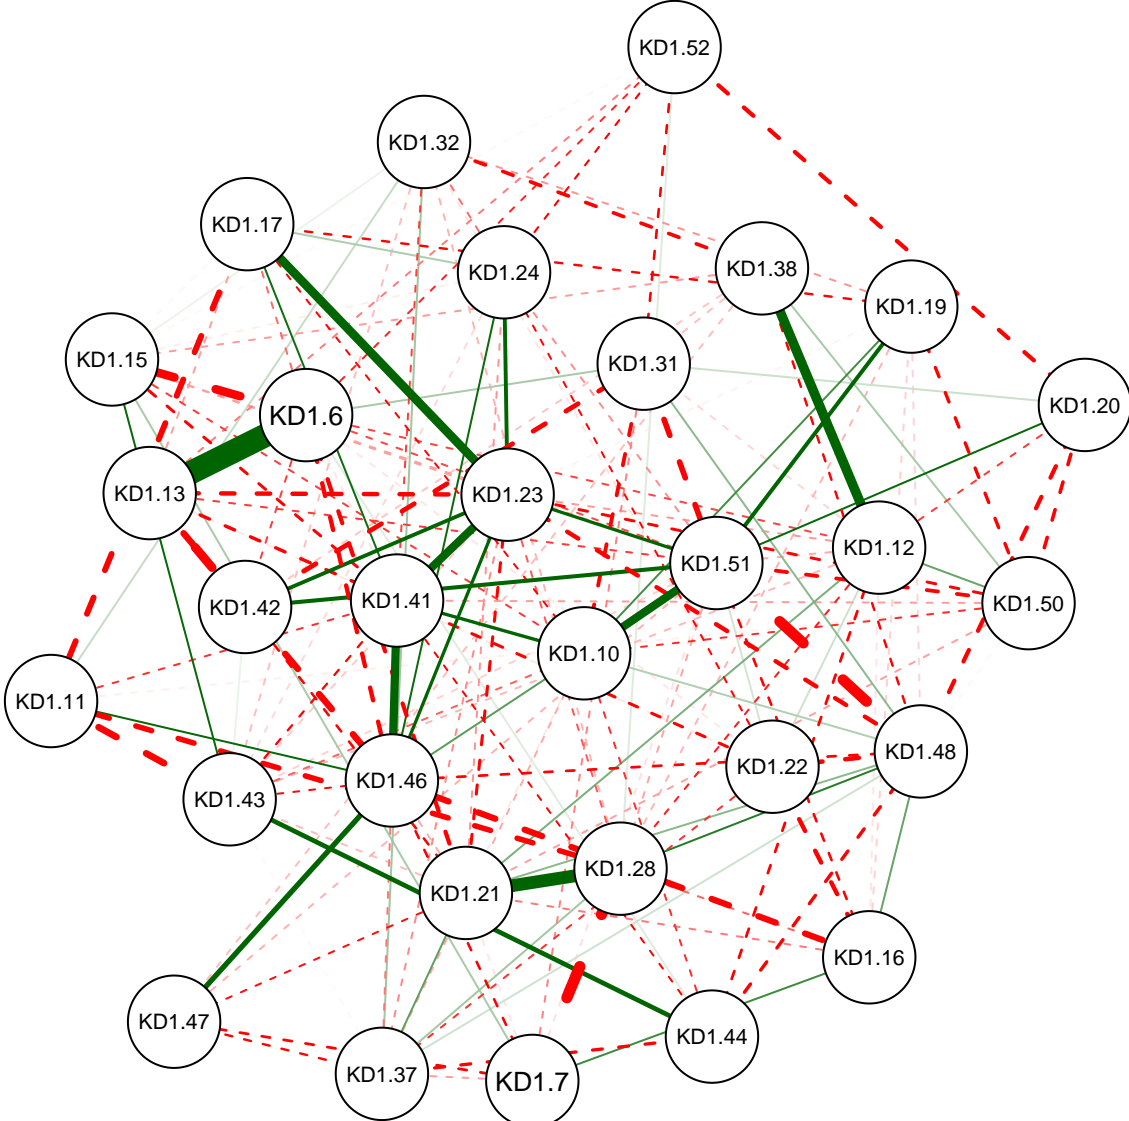

# KD Partial Correlation Graph WVU 112

Cutoff: 0.18

Maximum: 0.51

# KD Partial Correlation Graph WVU 112

Minimum: 0.05

Cutoff: 0.18

Maximum: 0.51

# KD Partial Correlation Graph WVU 112

Minimum: 0.1

Cutoff: 0.18

Maximum: 0.51

# KD Partial Correlation Graph WVU 112

Minimum: 0.15

Cutoff: 0.18

Maximum: 0.51