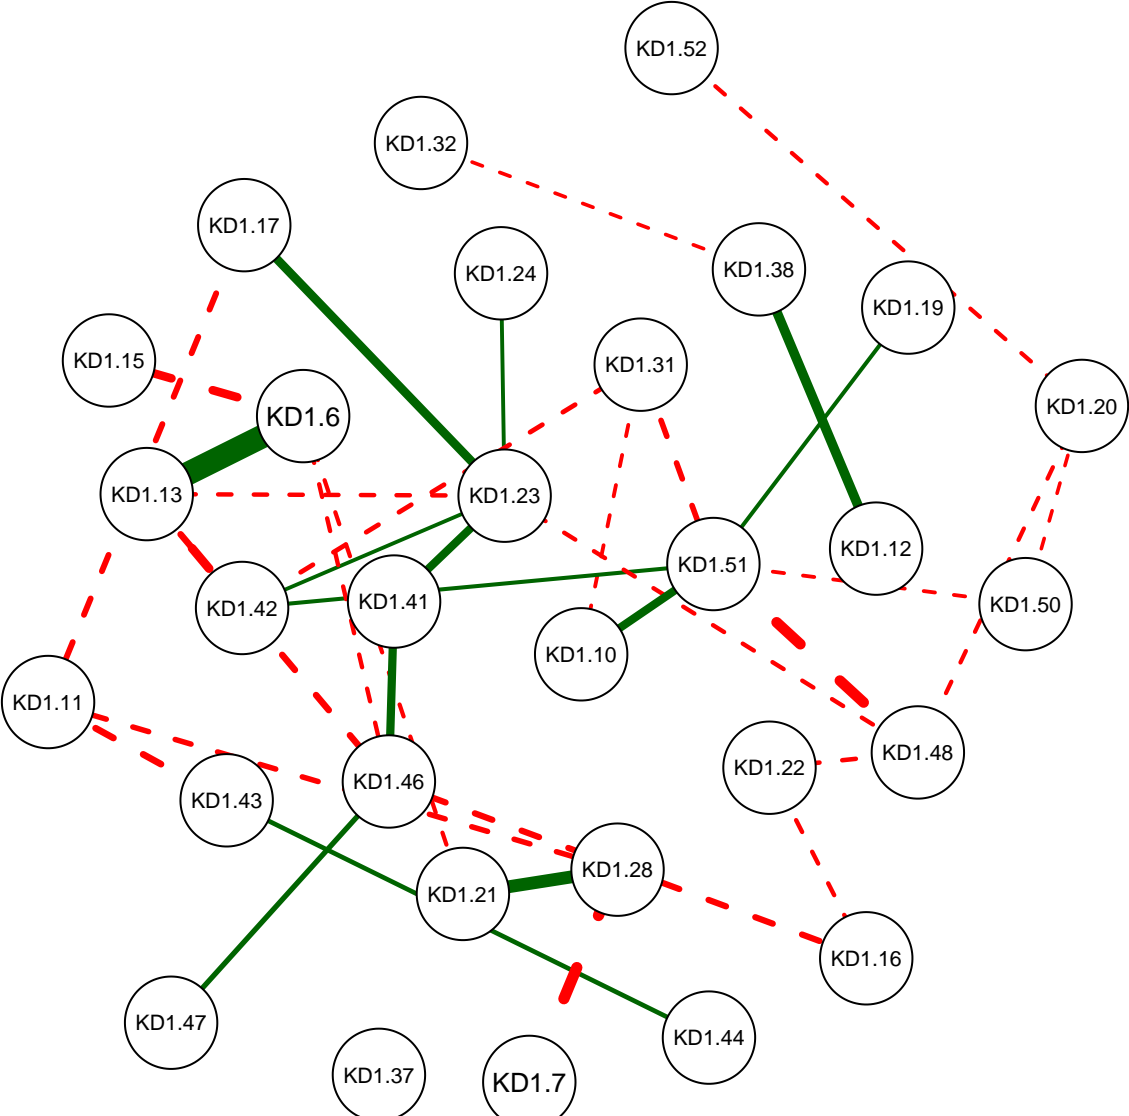

# KD Partial Correlation Graph WVU 112

Cutoff: 0.18

Maximum: 0.51

# KD Partial Correlation Graph WVU 112

Minimum: 0.05

Cutoff: 0.18

Maximum: 0.51

# KD Partial Correlation Graph WVU 112

Minimum: 0.15

Cutoff: 0.18

Maximum: 0.51

# KD Partial Correlation Graph WVU 112

Minimum: 0.2

Cutoff: 0.18

Maximum: 0.51