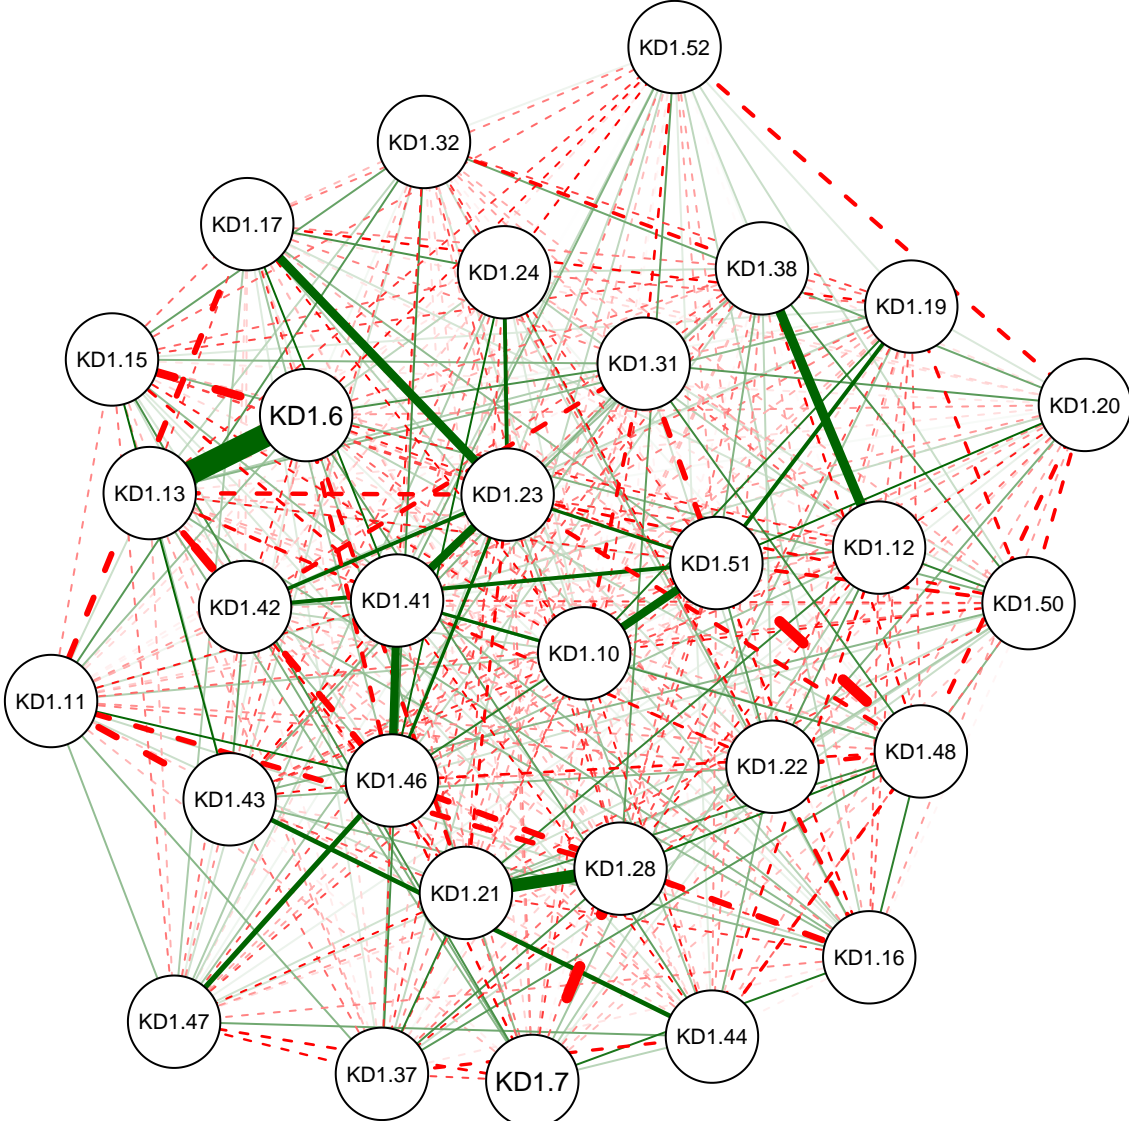

# KD Partial Correlation Graph WVU 112

Cutoff: 0.18

Maximum: 0.51

# KD Partial Correlation Graph WVU 112

Minimum: 0.05

Cutoff: 0.18

Maximum: 0.51

# KD Partial Correlation Graph WVU 112

Minimum: 0.1

Cutoff: 0.18

Maximum: 0.51

# KD Partial Correlation Graph WVU 112

Minimum: 0.15

Cutoff: 0.18

Maximum: 0.51