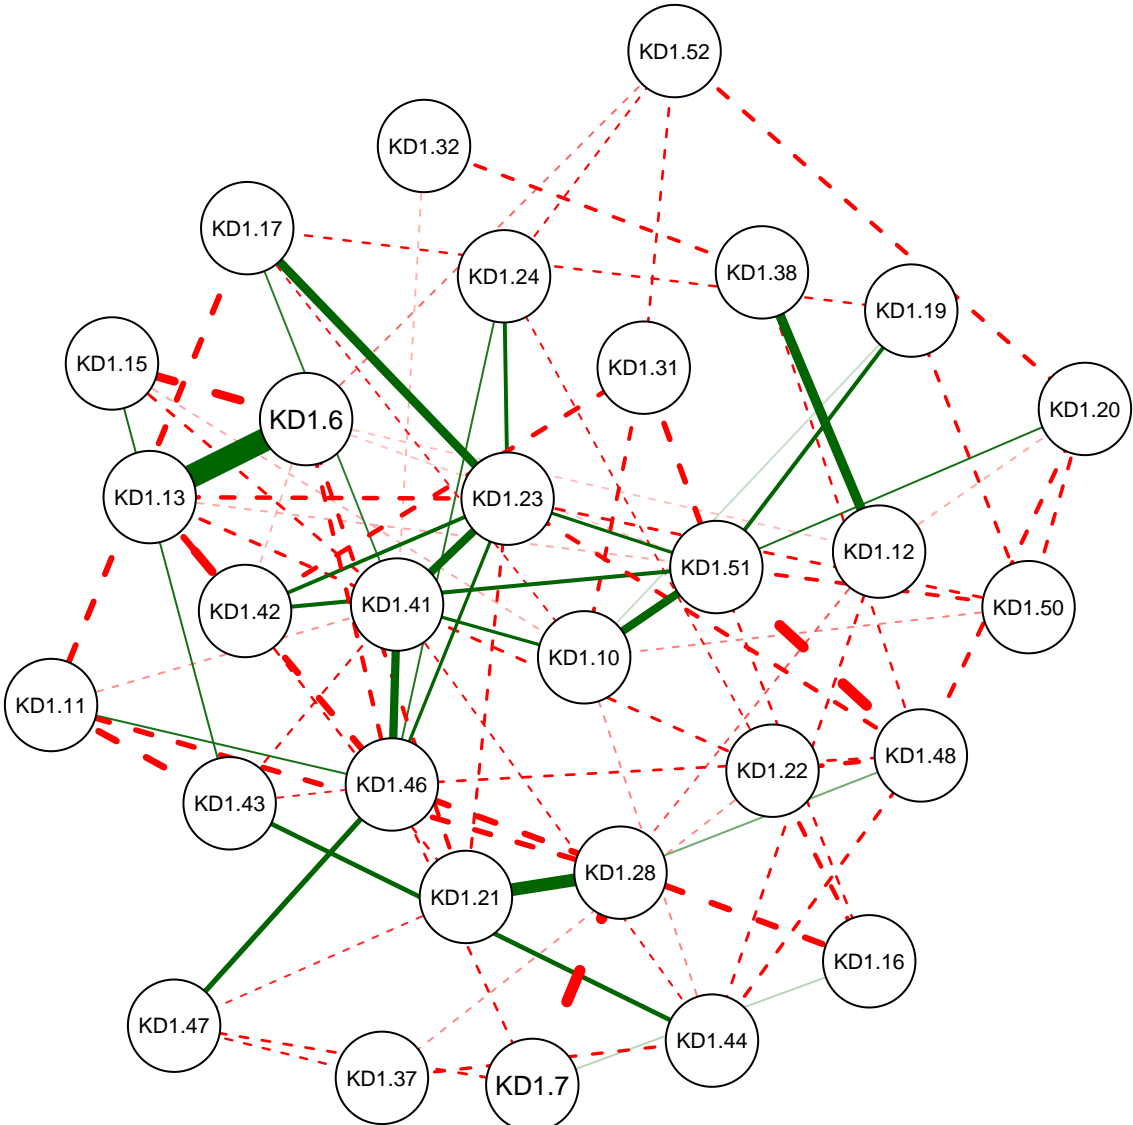

# KD Partial Correlation Graph WVU 112

Cutoff: 0.18

Maximum: 0.51

# KD Partial Correlation Graph WVU 112

Minimum: 0.05

Cutoff: 0.18

Maximum: 0.51

# KD Partial Correlation Graph WVU 112

Minimum: 0.1

Cutoff: 0.18

Maximum: 0.51

# KD Partial Correlation Graph WVU 112

Minimum: 0.15

Cutoff: 0.18

Maximum: 0.51