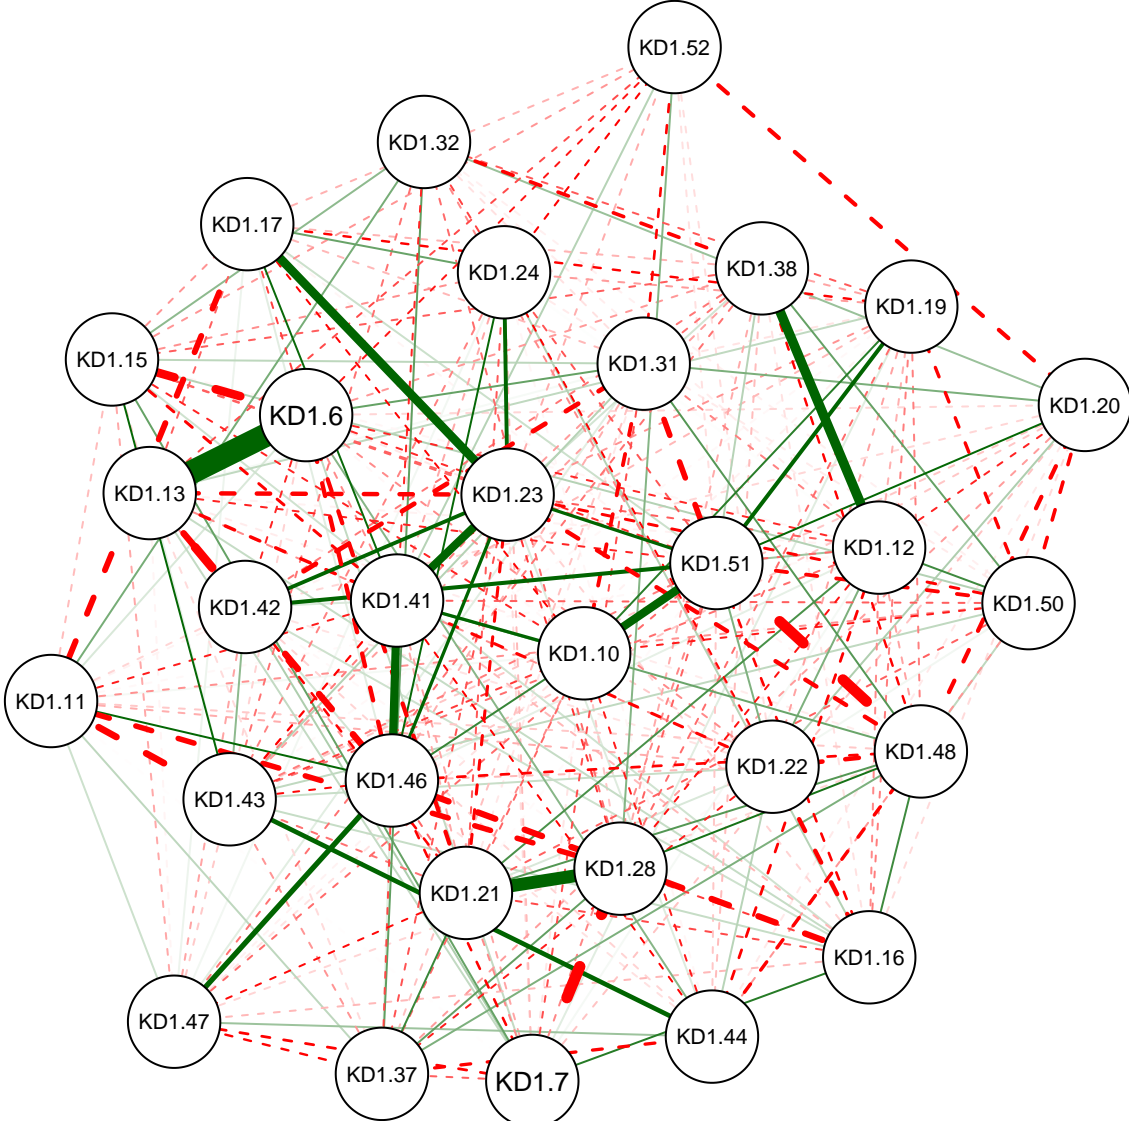

# KD Partial Correlation Graph WVU 112

Cutoff: 0.18

Maximum: 0.51

# KD Partial Correlation Graph WVU 112

Minimum: 0.05

Cutoff: 0.18

Maximum: 0.51

# KD Partial Correlation Graph WVU 112

Minimum: 0.1

Cutoff: 0.18

Maximum: 0.51

# KD Partial Correlation Graph WVU 112

Minimum: 0.15

Cutoff: 0.18

Maximum: 0.51